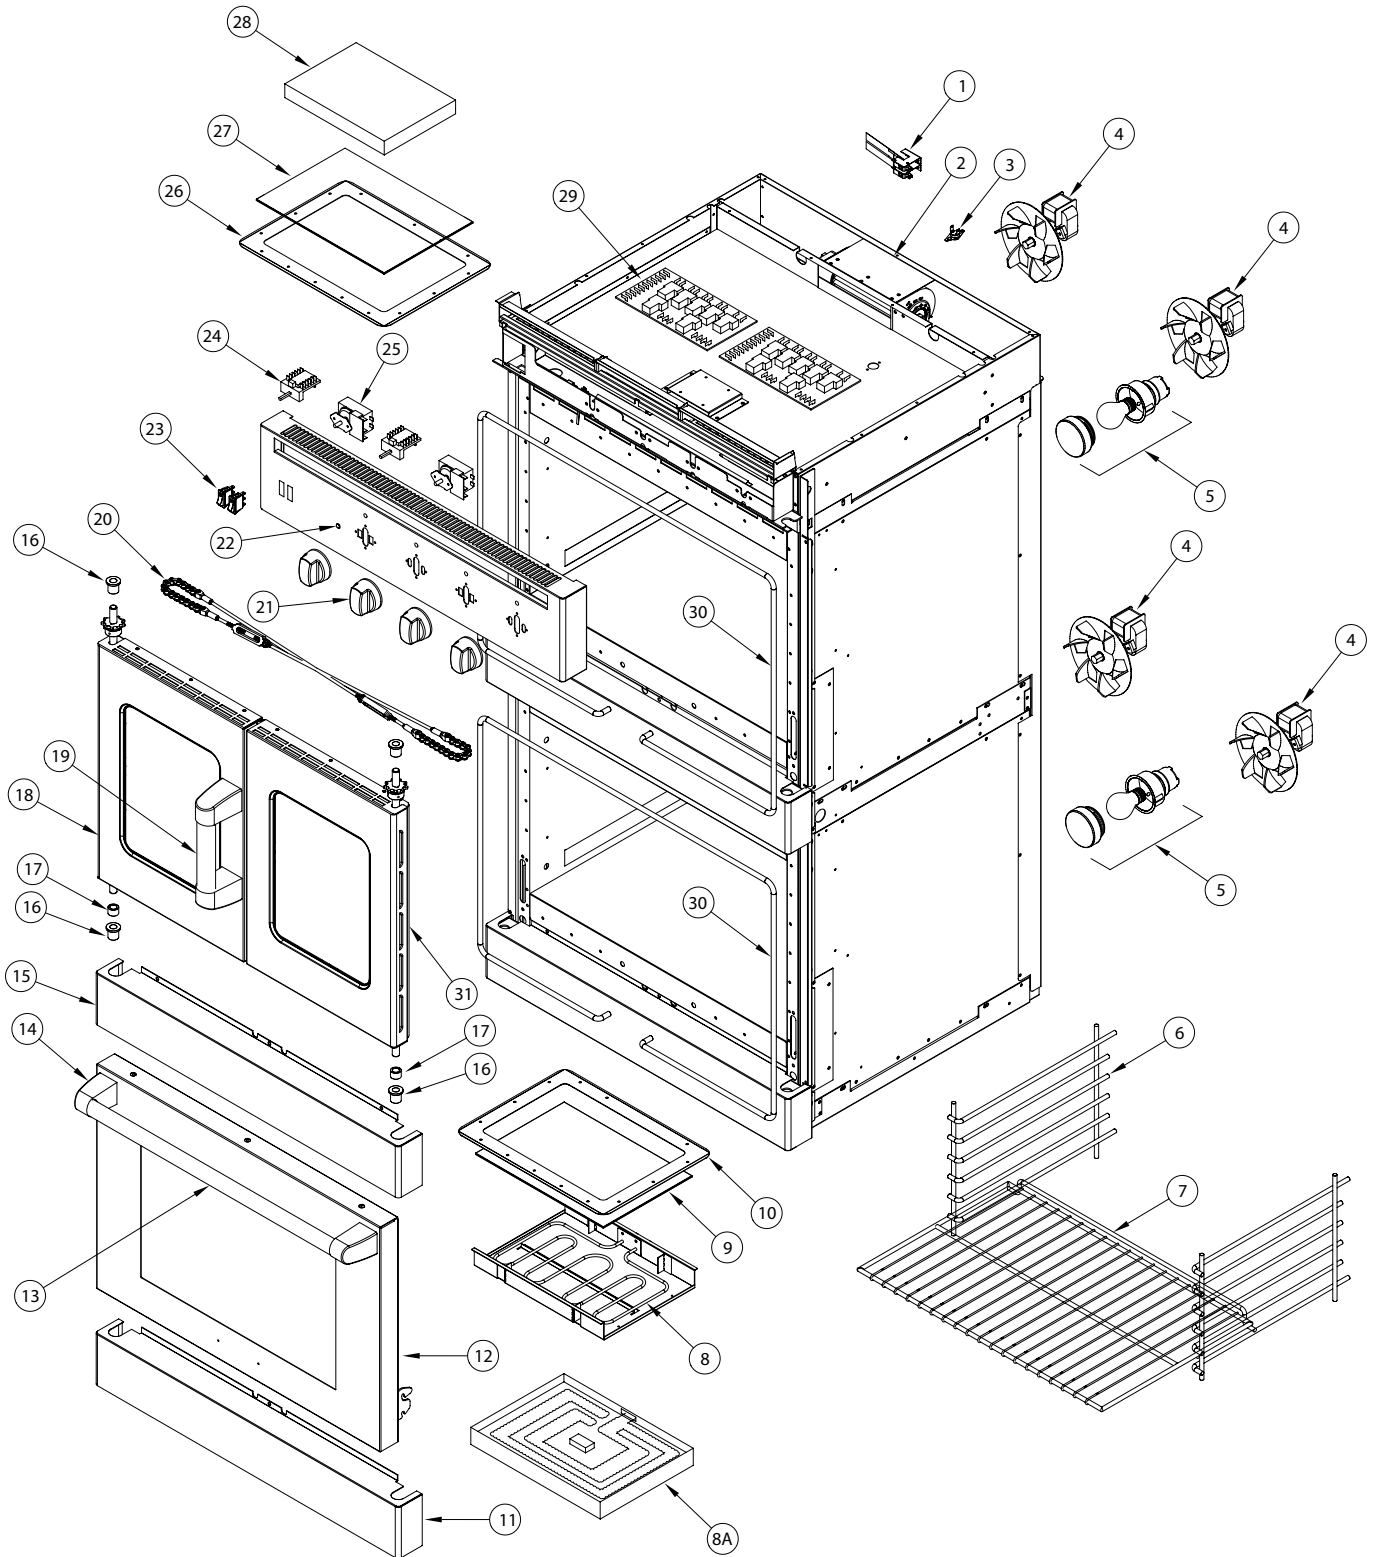

DOUBLE ELECTRIC WALL OVEN (AROFSE-230)

DOUBLE ELECTRIC WALL OVEN (AROFSE-230)

ITEM NO.	PART NO.	DESCRIPTION
1	R10017	Switch, Air Paddle ARFO/AFWO
2	R10050	Blower Fan, Cooling 115V EBMPAST ARWO/ARFO
3	R10018	Switch, Bi-Metal Sensor AROFG AROFE Ovens
4	A91100	Motor, Innovection Fan Assembly ARR / AROF / NV
	A91104	Motor, Innovection Fan Assembly Lt ARR / AROF Reverse Rotation Blade
5	R10002	Lamp Assembly, Lens Bulb 40W 120V ARR-Series
6	R31009	Rack, Guide Heritage & Legacy Chrome Plated NSF
7	R31015	Rack, Oven AROFG/AROSG Legacy Series Chrome Plated NSF
8	R10031	Element, Electric Convection Oven Cell Dual Fuel (130614- XXX and prior)
8A	R10061	Element, Electric hidden Bake Oven Cell Dual Fuel Wall Oven
9	R27010	Glass, Broiler/Bake Shield Oven Cell Dual Fuel Range
10	R99026	Frame, Broiler Oven Cell ARDF Black Porcelain AROF/SE
12	R99262	Skin, ARWO-Door 30" New Style
	R99718	Door Assembly, Standard (Chef) Legacy Ovens
16	R43052	Bushing, Flanged Sleeve Bronze 1/2" ID x .875" ARR-Wall Oven
17	R43059	Spacer, 3/8"OD x 1/4" #10 Screw Hole AROFG230
18	R99281	Skin, AROFF Door LT New Style 71029 18ga 430 36" x 120" 6pcs
	R99710	Door Assembly, French Door Left Side With Glass New Style
20	R43007	Chain Assembly, ARFO French Door Closing Mechanism Thick Eyelt
21	R32015	Knob, Selector Wall Oven Black AROF- Series New Style
	R32014	Knob, Thermostat Wall Oven Black ARO-Series New Style
22	R10003	Light, Indicator, Blue 115V W/ Insulation Terminals QD ARR/AROF
23	R10001	Switch, Rocker 115V Blue Lamp ARR-Series
24	R10032	Switch, Selector 6 Channel 115V ARR Series Range
25	R10005	Thermostat, Oven ARR-Series
	R10016	Thermostat, Oven AROF Bottom Oven 72" Cap 277 VAC 30amp MT-585F
26	R99026	Frame, Broiler Oven Cell ARDF Black Porcelain AROF/SE
27	R27010	Glass, Broiler/Bake Shield Oven Cell Dual Fuel Range
28	R10030	Element, Electric Broiler/Bake 10475 Medallion 3500 Watts
29	R10064	Relay, Cluster Board AROFE Oven
	R10019	Relay, Cube DPDT
	R10057	Relay, Cube SPDT
	R13033	Harness, Wire assembly AROFFHGE Hybrid Gas Electric Wall Oven
30	R34005	Gasket, Oven ARRWO-30"
31	R99282	Skin, AROFF Door RT New Style 71030 18ga 430 36" 120" 6 pcs
	R99709	Door Assembly, French Door Right Side With Glass New Style