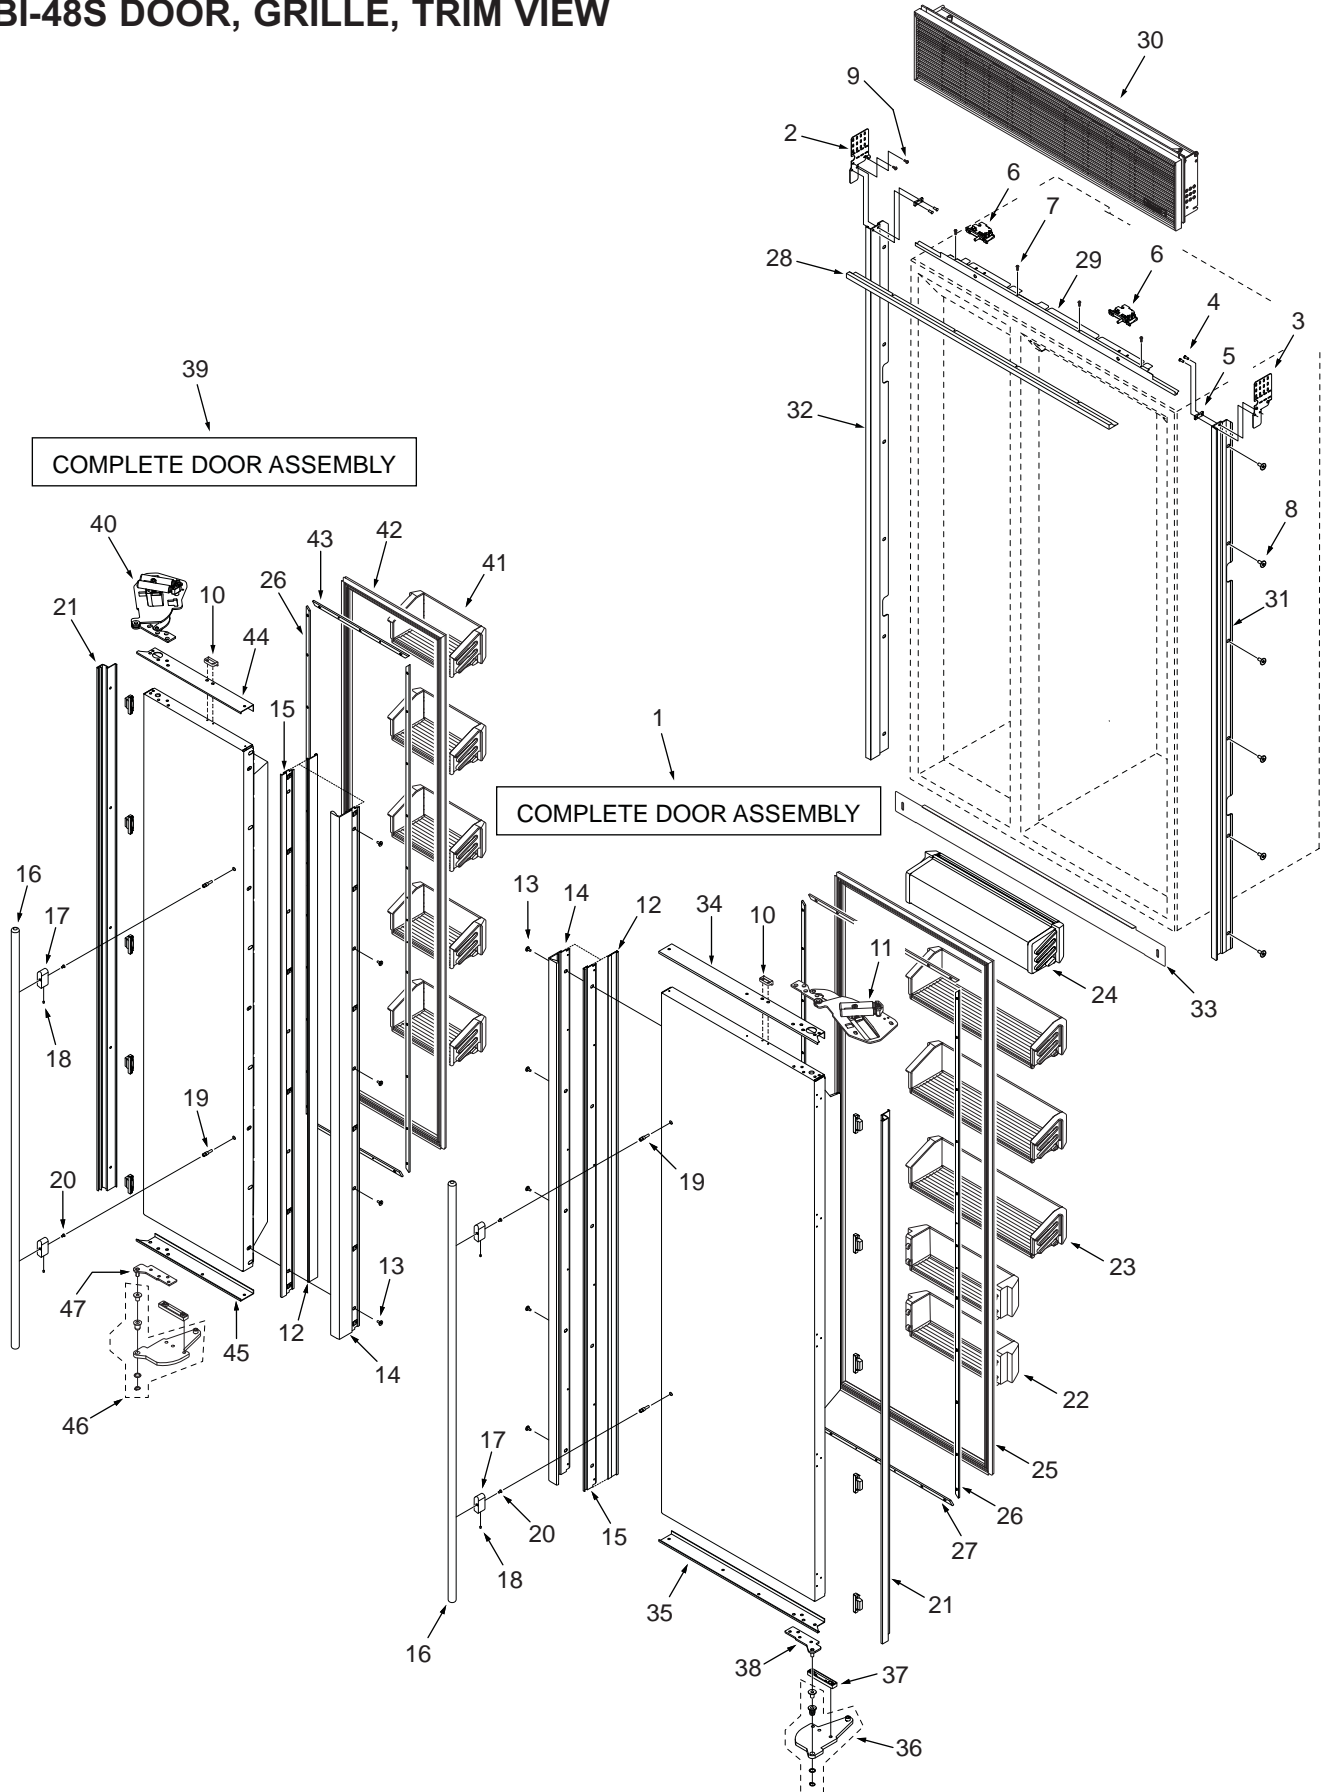

BI-48S DOOR, GRILLE, TRIM PARTS LIST

Ref #	Part #	Description	Ref #	Part #	Description
1	7005418	Door, Ref -S 48S Svce	22	7010673	Shelf Assy, Door Shallow Svce
	7005422	Door, Ref -F/O 48S Svce	23	7010665	Shelf Assy, Door Standard Svce
NOTE: Door Assemblies do NOT incl. hinges / handles.			24	7010677	Shelf Assy, Door Dairy Svce
2	7007261	Bracket, Grille LH Svce (Includes Support & Rivets)	25	7011051	Gasket, Door Svce
3	7007260	Bracket, Grille RH Svce (Includes Support & Rivets)	26	7007269	Retainer, Door Gasket Svce (~ 67")
4	7005254	Rivet, Semi-Tubular .180 X .280	27	7011005	Retainer, Door Gasket Svce (~ 27")
5	7001150	Bracket, Frame Support	28	7011046	Trim, Cabinet Top 48 Svce
6	7007259	Switch Assy, Svce	29	7011045	Frame, Cabinet Top 48 Svce
7	7001277	Screw, Machine #10-24X1/4	30	7007130	Grille, Framed 48 Svce
8	6201550	Screw, #8-18 X 1/2 Low Profile		7007134	Grille, Stainless 48 Svce
9	6201890	Screw, #8-15X3/8 6-Lobe Trhd		7007138	Grille, Overlay 48 Svce
10	7010943	Depressor,Door Switch Svce(SS Door)	31	7007262	Mainframe Assy, Right Side Svce
	7011201	Depressor,Door Switch Svce(F/O Door)	32	7007263	Mainframe Assy, Left Side Svce
11	7010285	Hinge Assy, Top RH Low Svce	33	7011048	Kickplate, Solid Black 48 Svce
12	7010187	Door, Screw Cover 70 Svce		7011049	Kickplate, Stainless 48 Svce
13	6201550	Screw, #8-18 X 1/2 Low Profile	34	7011053	Trim, Door Top Svce
14	7010195	Handle, Framed Door 70 Svde	35	7011052	Trim, Door Bottom Svce
15	7010205	Trim, Door Handle 70 Svce (Overlay)	36	7009852	Hinge,Cabinet Bot RH Svce
16	7010952	Handle Assy, Tubular 63.875 Svce	37	7000405	Standoff, .312 Plate
	7010954	Handle Assy, PRO 42.125 Svce	38	7010940	Hinge, Door Bottoom RH Svce
	7010956	Handle Assy, Curved 57.625 Svce	39	7005420	Door, Fre -S 48S/SD Svce
17	NA	For Tubular, See 7010952		7005424	Door, Fre -F/O 48S/SD Svce
	NA	For PRO, See 7010954	NOTE: Door Assemblies do NOT incl. hinges / handles.		
	NA	For Curved, See 7010956	40	7010286	Hinge Assy, Top LH Low Svce
18	6110730	Screw, Set #10-32X1/4 SS, Cone	41	7010670	Shelf Assy, Door Standard Svce
19	3511520	Stud, Mounting	42	7011054	Gasket, Door Svce
20	6111090	Bolt, #10-24X1/2 (Tubular & Pro)	43	7010984	Retainer, Gasket Door Svce (~ 17")
	6111020	Screw, #10-24X3/8 FI Hd (Curved)	44	7011055	Trim, Door Top Svce
21	7010946	Trim, Door Hinge Side Svce	45	7011056	Trim, Door Bottom Svce
			46	7009851	Hinge,Cabinet Bot LH Svce
			47	7010941	Hinge, Door Bottoom LH Svce

BI-48S DOOR, GRILLE, TRIM VIEW