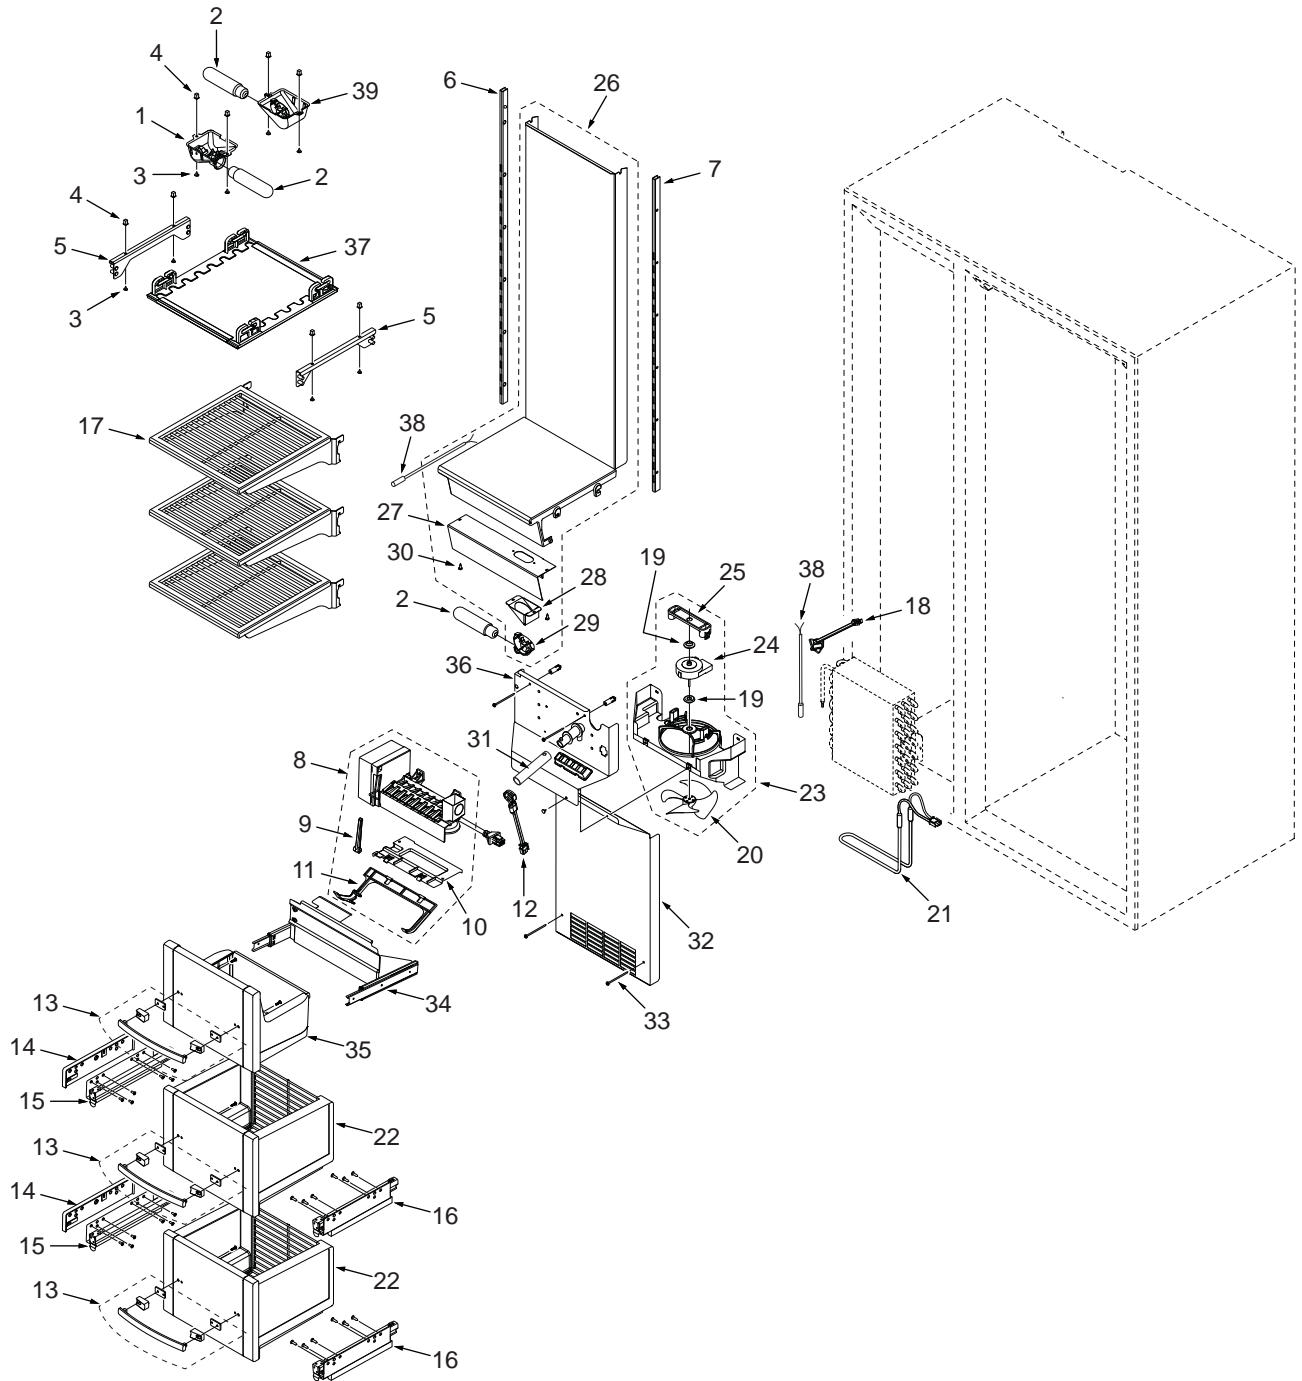

BI-48S FREEZER INTERIOR VIEW

BI-48S SYSTEMS PARTS LIST

Ref #	Part #	Description	Ref #	Part #	Description
1	7002076	Screw, Comp Mounting	30	7011251	Foam, Condenser Svce
2	3150010	Mount, Rubber #70456-1	31	7006964	Drier, High Side Svce
3	6201580	Screw,#8-36 X 1/2 Nylon Patch	32	7006965	Bracket, Drier Svce
4	7011248	Bracket, Cond Fan Motor Svce	33	7009447	Compressor Assy, EM2OHSC Svce
5	7011250	Motor, Condenser Svce	34	7010827	Electricals, EM20HSC Svce
6	3220360	Grommet, Mtg Brkt	35	7009448	Capacitor, 5 Mf Svce
7	7006971	Fan Blade, Condenser Svce	36	7011276	Clip, Ref Electricals Svce
8	7006984	Enclosure, Control Board Svce	37	7007859	Shroud Assy, Condenser Svce
9	7006953	Control Assy, Board Svce	38	7007864	Switch, Filter Reset Svce
10	7006976	Cover, Control Housing Svce	39	7005017	Water Filter Assy, Replacement
11	7006955	Support, Control Board Svce		7007863	Filter,Water Svce (Needs Special Auth)
12	7006956	Grille, Control Area Svce		7005018	Plug, Water Filter Bypass (Sales Acc.)
13	7006979	Drain Pan, Svce	40	7007862	Manifold, Water Filter Svce
14	7006990	Heater, Drain Pan Svce	41	7011297	Cover, Power Cord DOM Svce
15	7006982	Base Assy, Cabinet Svce	42	7011296	Shroud Assy, Unit Svce
16	7006980	Support, Drain Pan Svce	43	7010424	Unit Tray, Svce
17	7006969	Divider, Air Svce	44	NA	
18	7003021	Plug, 7/8 Nyl hole Black	45	7011299	Shroud Assy, Compressor Svce
19	7006985	Bracket Assy, Cabinet Roller Svce	46	7009442	Condenser, Assy Svce
20	3550560	Straight Pin, Base Assy - .312" x 2.88"	47	7009446	Compressor Assy, EGX60HLC Svce
21	3450620	Clip, Canoe	48	7011254	Electricals, EGX60HLC TSD Svce
22	3570050	Leg, Leveling	49	7005578	Capacitor, 12Mf SVCE
23	3421240	Cabinet Roller	50	7011277	Clip, TSD ElectricalsSvce
24	6111000	Screw, Adjusting 1/4-20 X 20.5	51	7010515	Evap, Ref Svce
25	7009311	Bracket, Anti-Tip Pkg Svce (2 Brackets)		7010514	Evap Assy, Ref Svce (Incl Heat Exch)
26	7006977	Cord, Power DOM Svce	52	7010505	Evap, Fre Svce
27	7006952	Duct, Shell Back Svce	53	7010505	Evap Assy, Fre Svce (Evap & Heat Ex)
28	7006951	Duct, Shell Upper Back Svce	54	7011293	Bar, Anti-Tip Svce
29	6150410	Nut, 1/4-20	55	7007866	Bracket, Water Valve Svce
			56	7007865	Valve, Water Single Svce