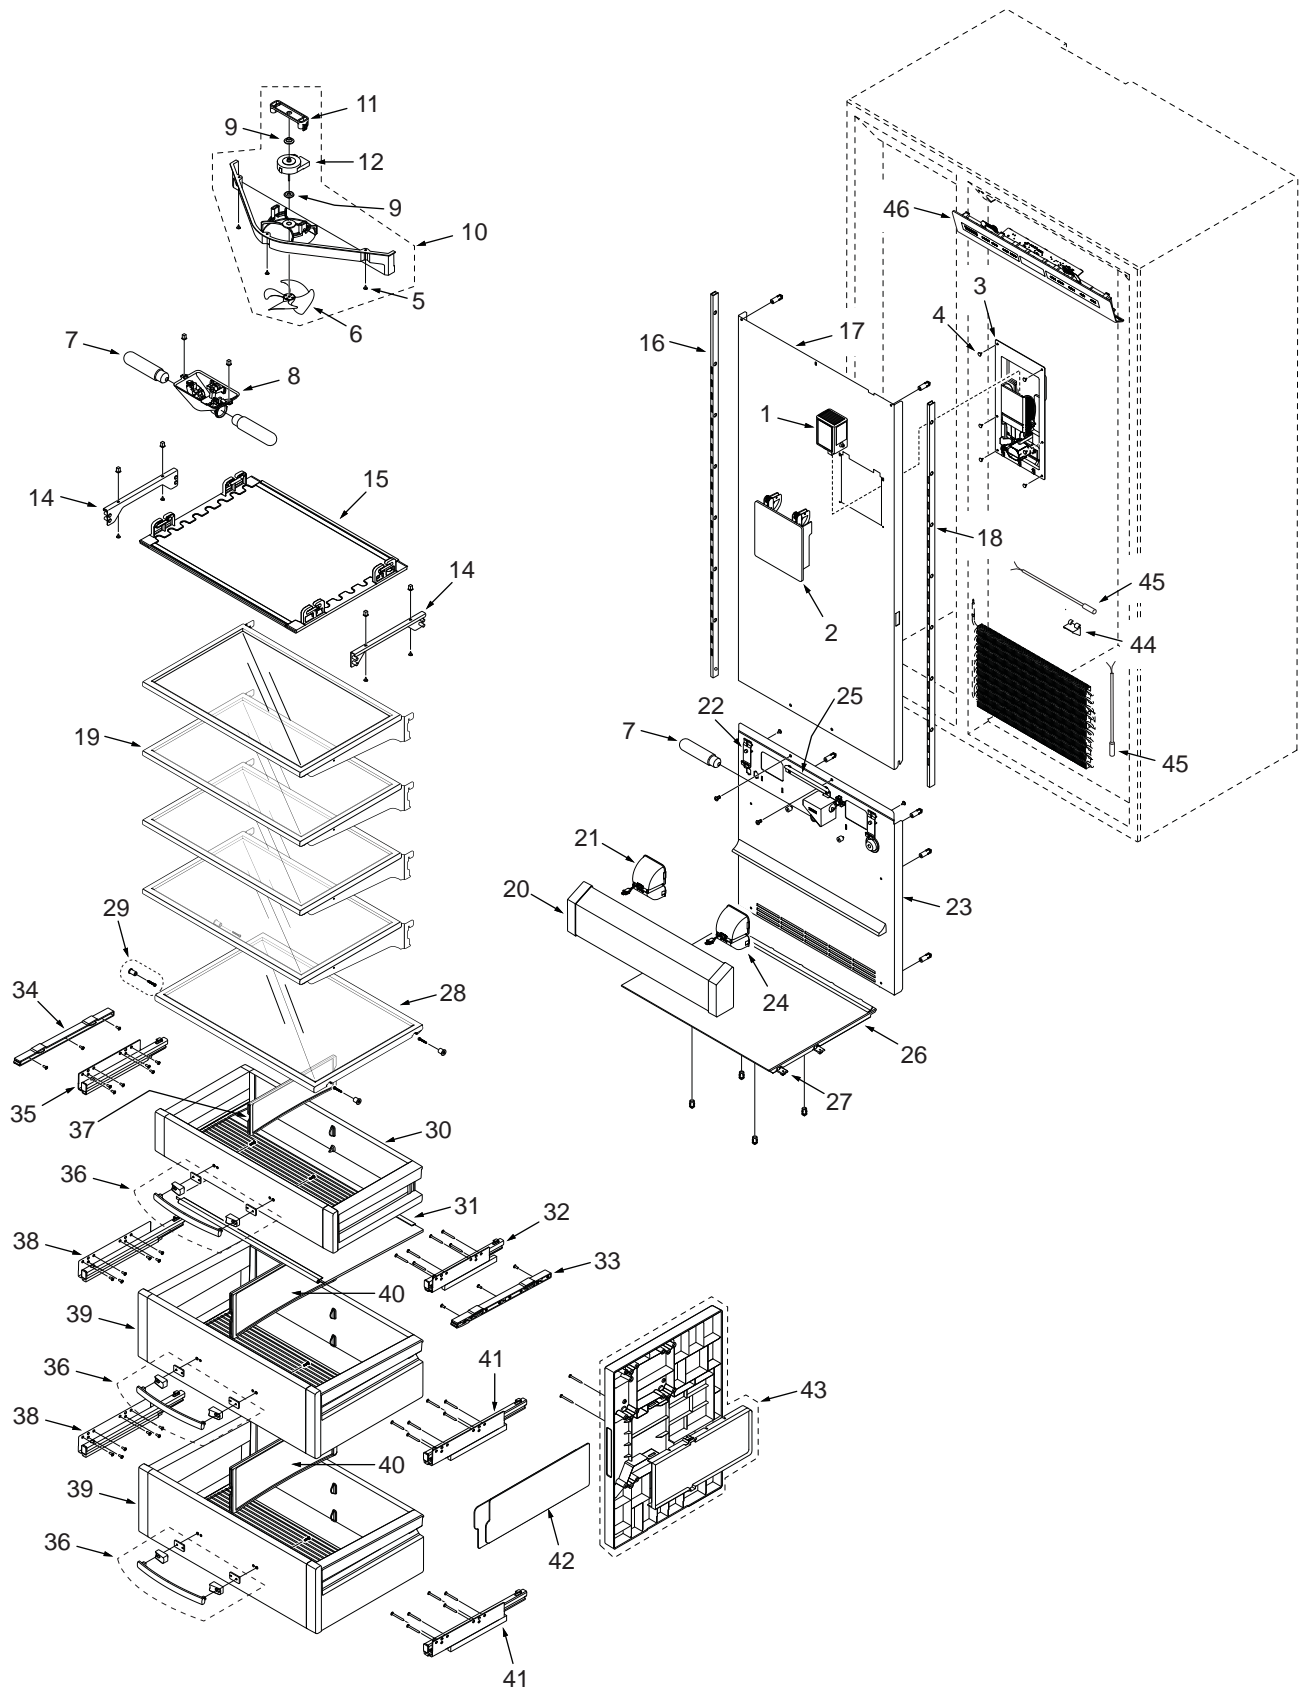

BI-48S REFRIGERATOR INTERIOR PARTS LIST

<u>Ref #</u>	<u>Part #</u>	<u>Description</u>	<u>Ref #</u>	<u>Part #</u>	<u>Description</u>
1	7007023	Cartridge, Air Purifier Svce	24	7007036	Duct, Fan Right Svce
2	7007021	Door Assy, Air Purifier Svce	25	7007033	Retainer, Wire Raceway Svce
3	7007022	Pocket Assy, Air Purifier Svce	26	7010306	Duct Assy, Ref Bottom Svce
4	6201890	Screw, #8-15X3/8 6 Lobe TR HD	27	7004161	Clip, Crisper Duct
5	6201890	Screw, #8-15X3/8 6 Lobe Tr Hd	28	7011093	Shelf, Crisper Svce
6	7011058	Fan Blade, White Svce	29	7003167	Standoff, Fixed Shelf Ref
7	7006999	Lamp, Blue Glass Svce	30	7010440	Deli Assy, Svce
8	7006997	Light Assy, Dual w/T Dom Svce	31	7010439	Glass, Crisper Cover Svce
	7007044	Lampholder, Angle Dom Svce		7011091	Seal, Crisper Front Svce
9	7005046	Grommet, Motor Fan		7011092	Seal, Crisper Rear Svce
10	7010508	Fan Assy, Eavp Svce	32	7007056	Slide, Drawer RH Svce
11	NA	See 7010508	33	7006975	Support, Crisper Cover RH Svce
12	NA	See 7010508	34	7007053	Support, Crisper Cover LH Svce
13	NA		35	7007057	Slide, Drawer LH Svce
14	7007048	Bracket, Light Diffuser Svce	36	7011094	Handle Assy, Drawer Svce
15	7009600	Diffuser Assy, Light Svce	37	7011081	Divider, Deli Svce
16	7007029	Shelf Ladder, LH Svce	38	7007055	Slide, Drawer LH Svce
17	7010510	Duct Assy, Ref Upper Svce	39	7010441	Crisper Assy, Svce
18	7007028	Shelf Ladder, RH Svce	40	7011080	Divider, Crisper Svce
19	7010437	Shelf, Cantilever Svce	41	7007054	Slide, Drawer LH Svce
20	7010431	Cover, Crisper Light Svce	42	7007060	Card, Consumer Use & Care Svce
21	7007034	Duct, Fan Left Svce	43	7007062	Crisper Assy, Spacer RH Svce
22	7007040	Support, Crisper Cover Svce	44	7007030	Bracket, Thermistor Svce
23	7010512	Duct Assy, Ref Lower Svce	45	4204740	Therm Assy, Svce
			46	7009859	Panel, CL 30U;48S,D Svce

BI-48S REFRIGERATOR INTERIOR VIEW