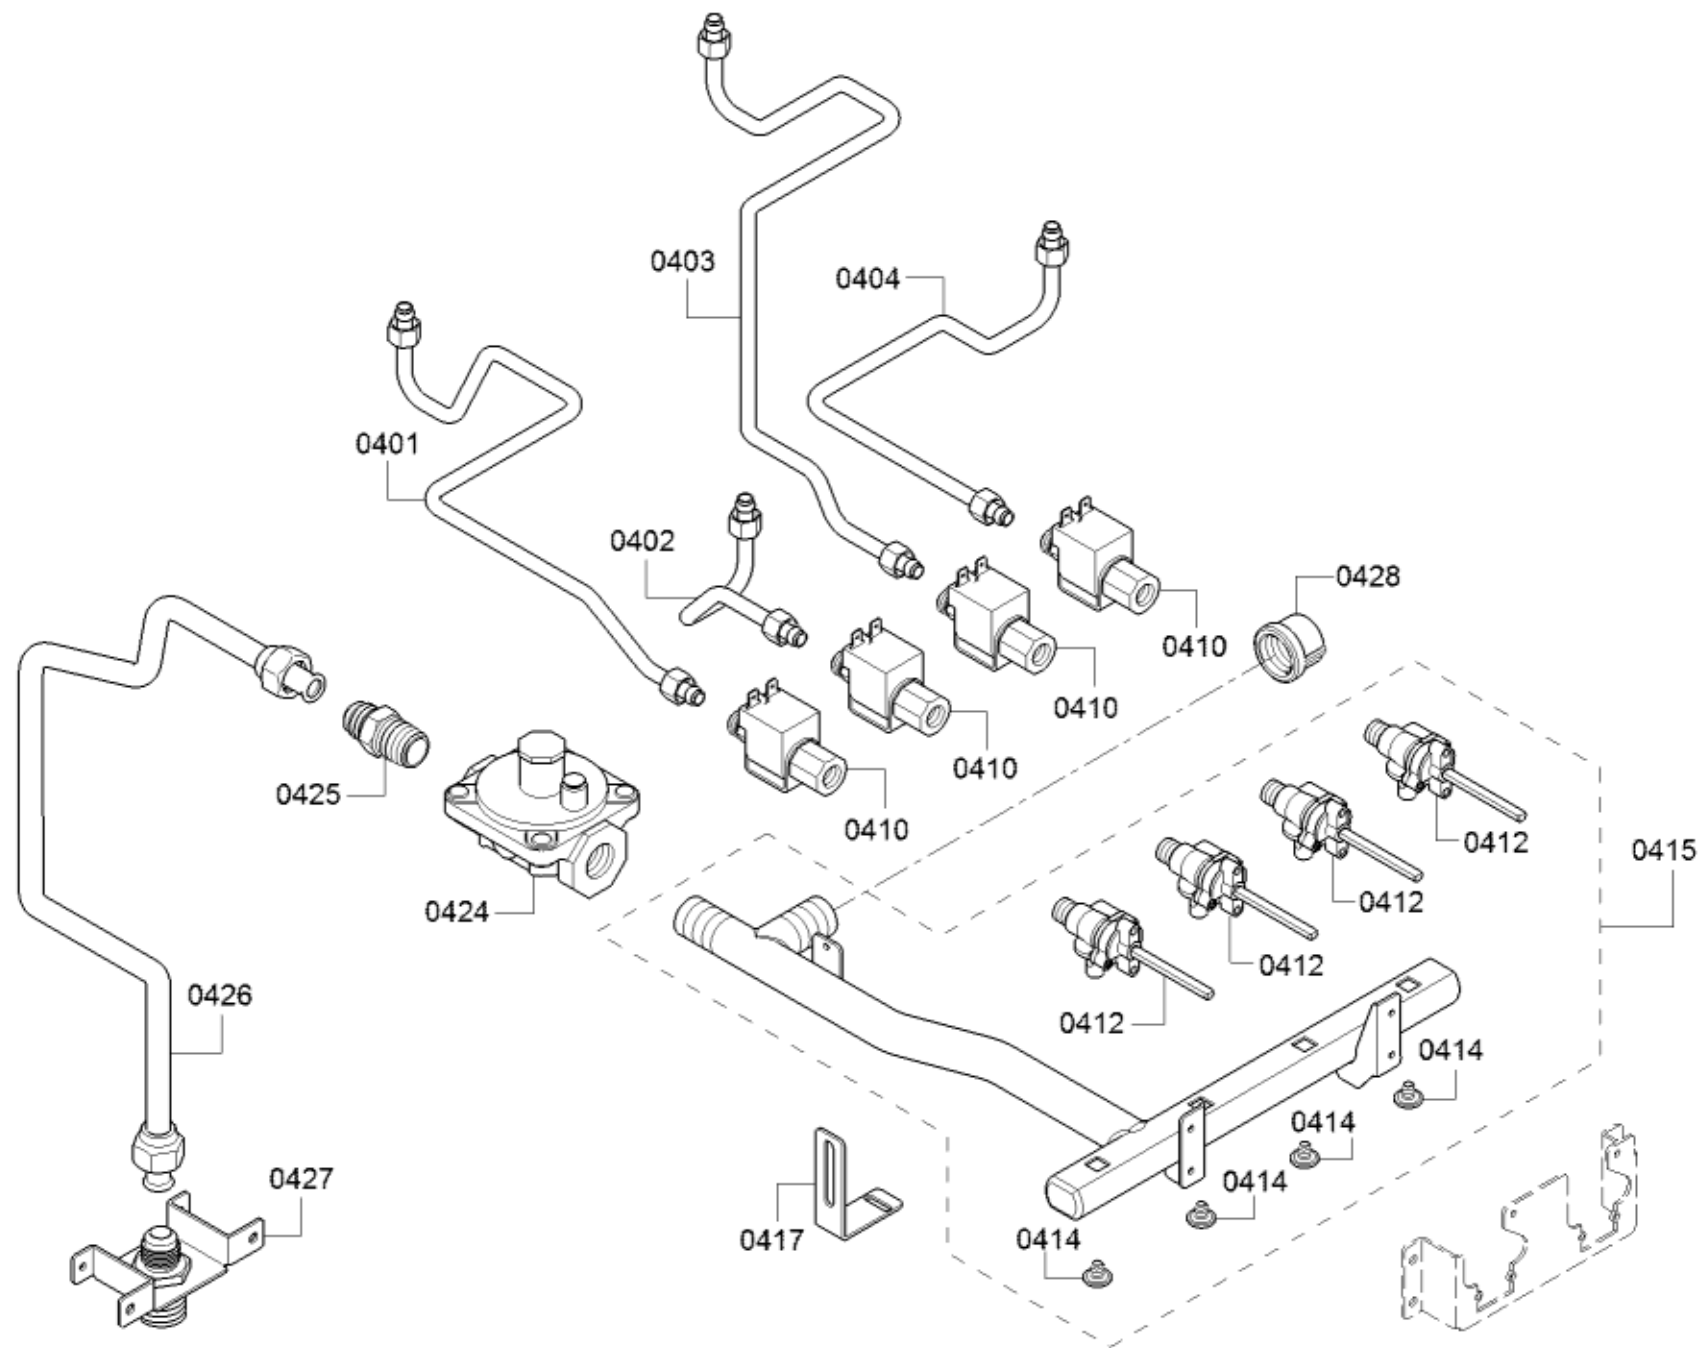

Position ID	Part number.	Replaces:	Description
0901	20000155		Door-outer
0902	20000156		Door-inner
0903	10011927		Bolt
0905	10011397		Handle-cap shaped
0906	11032802		Handle-door
0907	10011397		Handle-cap shaped
0908	10010271		Plate
0909	10010274		Screw
0912	10011608		Screw
0910	10008228		Screw
8010	00466148		Microfiber E-Cloths
8011	00311945		Care product
8012	00312007		Care product
8013	00460770		Cleaning Cloth
8014	00311896		Hob detergent
8015	00311897		Hob detergent
8016	00311898		Hob detergent
8017	00311899		Hob detergent
8018	00311900		Ceramic glass care
8019	00311901		Ceramic glass care
8020	00311902		Ceramic glass care
8021	00311903		Ceramic glass care
8022	15000432		Auxiliary tool
8023	00311908	00312207	Degreaser
8024	00311946		Stainless Steel Cleaning Powder
8025	00311964		Care product

Position ID	Part number.	Replaces:	Description
0401	11032438		Gas tap
0402	11032439		Gas tap
0403	11032972		Gas tap
0404	11032973		Gas tap
0410	00423093		Valve
0412	10003806		Valve
0414	00420807		Screw
0415	20000371		Manifold
0417	10009569		Bracket
0424	00754658		Regulator-pressure
0425	10010200		Adapter
0426	11032865		Gas tap
0427	10011592		Extension for inlet
0428	10011926		Cap
8010	00466148		Microfiber E-Cloths
8011	00311945		Care product
8012	00312007		Care product
8013	00460770		Cleaning Cloth
8014	00311896		Hob detergent
8015	00311897		Hob detergent
8016	00311898		Hob detergent
8017	00311899		Hob detergent
8018	00311900		Ceramic glass care
8019	00311901		Ceramic glass care
8020	00311902		Ceramic glass care
8021	00311903		Ceramic glass care
8022	15000432		Auxiliary tool