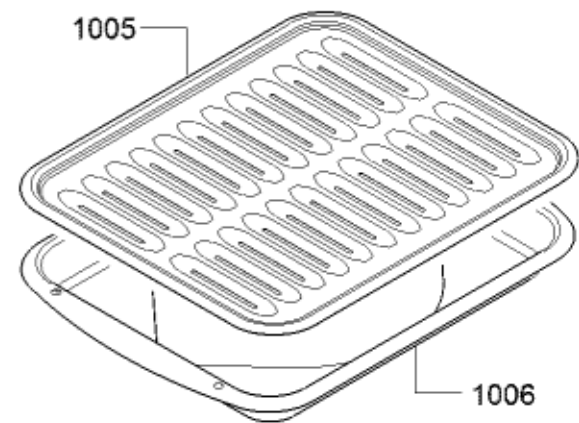

Position ID	Part number.	Replaces:	Description
0901	20000155		Door-outer
0902	20000156		Door-inner
0903	10011927		Bolt
0905	10011397		Handle-cap shaped
0906	11032802		Handle-door
0907	10011397		Handle-cap shaped
0908	10010271		Plate
0909	10010274		Screw
0910	10008228		Screw
0912	10011608		Screw
8010	00466148		Microfiber E-Cloths
8011	00311945		Care product
8012	00312007		Care product
8013	00460770		Cleaning Cloth
8014	00311896		Hob detergent
8015	00311897		Hob detergent
8016	00311898		Hob detergent
8017	00311899		Hob detergent
8018	00311900		Ceramic glass care
8019	00311901		Ceramic glass care
8020	00311902		Ceramic glass care
8021	00311903		Ceramic glass care
8022	15000432		Auxiliary tool
8023	00311908	00312207	Degreaser
8024	00311946		Stainless Steel Cleaning Powder
8025	00311964		Care product

Position ID	Part number.	Replaces:	Description
1001	00145306		Grill grid
1002	00637940		Grate Foot Replacement Kit
1004	00774617		36" Telescopic Rack
1005	00484628	00449757	Tray for Broiler Pan
1006	11013689		Grill tray
1007	10010207		Bracket
1008	12022200		Sensor
8010	00466148		Microfiber E-Cloths
8011	00311945		Care product
8012	00312007		Care product
8013	00460770		Cleaning Cloth
8014	00311896		Hob detergent
8015	00311897		Hob detergent
8016	00311898		Hob detergent
8017	00311899		Hob detergent
8018	00311900		Ceramic glass care
8019	00311901		Ceramic glass care
8020	00311902		Ceramic glass care
8021	00311903		Ceramic glass care
8022	15000432		Auxiliary tool
8023	00311908	00312207	Degreaser
8024	00311946		Stainless Steel Cleaning Powder
8025	00311964		Care product