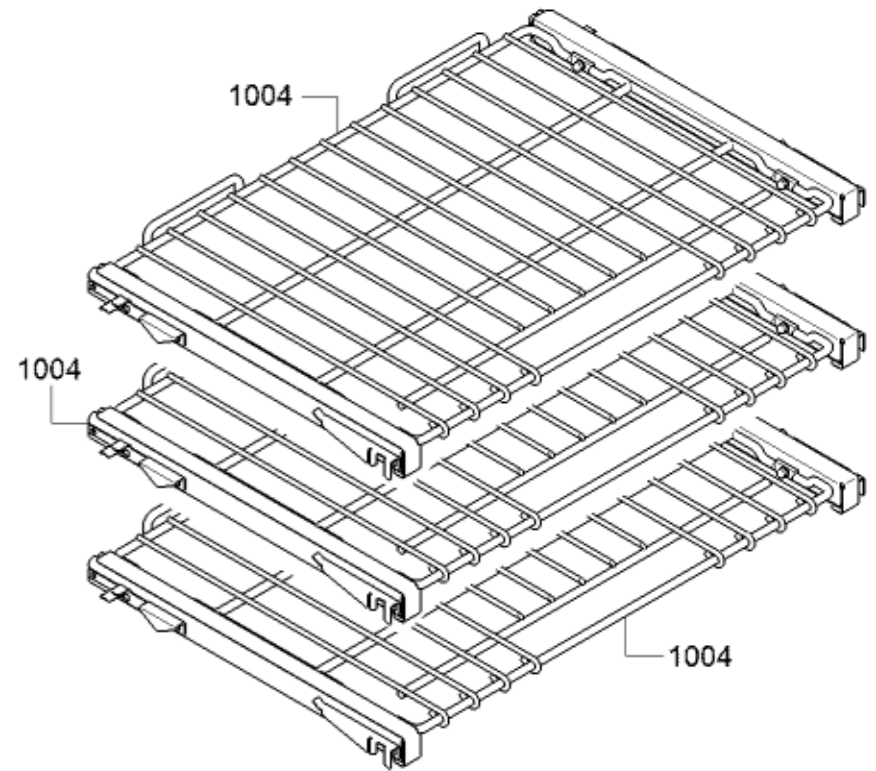

Position ID	Part number.	Replaces:	Description
0901	20000155		Door-outer
0902	20000156		Door-inner
0903	10011927		Bolt
0905	10011397		Handle-cap shaped
0906	11032802		Handle-door
0907	10011397		Handle-cap shaped
0908	10010271		Plate
0909	10010274		Screw
0910	10008228		Screw
0912	10011608		Screw
8010	00466148		Microfiber E-Cloths
8011	00311945		Care product
8012	00312007		Care product
8013	00460770		Cleaning Cloth
8014	00311896		Hob detergent
8015	00311897		Hob detergent
8016	00311898		Hob detergent
8017	00311899		Hob detergent
8018	00311900		Ceramic glass care
8019	00311901		Ceramic glass care
8020	00311902		Ceramic glass care
8021	00311903		Ceramic glass care
8022	15000432		Auxiliary tool
8023	00311908	00312207	Degreaser
8024	00311946		Stainless Steel Cleaning Powder
8025	00311964		Care product

Position ID	Part number.	Replaces:	Description
1001	00145306		Grill grid
1002	00637940		Grate Foot Replacement Kit
1004	00774617		36" Telescopic Rack
1005	00484628	00449757	Tray for Broiler Pan
1006	11013689		Grill tray
1007	10010207		Bracket
1008	12022200		Sensor
8010	00466148		Microfiber E-Cloths
8011	00311945		Care product
8012	00312007		Care product
8013	00460770		Cleaning Cloth
8014	00311896		Hob detergent
8015	00311897		Hob detergent
8016	00311898		Hob detergent
8017	00311899		Hob detergent
8018	00311900		Ceramic glass care
8019	00311901		Ceramic glass care
8020	00311902		Ceramic glass care
8021	00311903		Ceramic glass care
8022	15000432		Auxiliary tool
8023	00311908	00312207	Degreaser
8024	00311946		Stainless Steel Cleaning Powder
8025	00311964		Care product