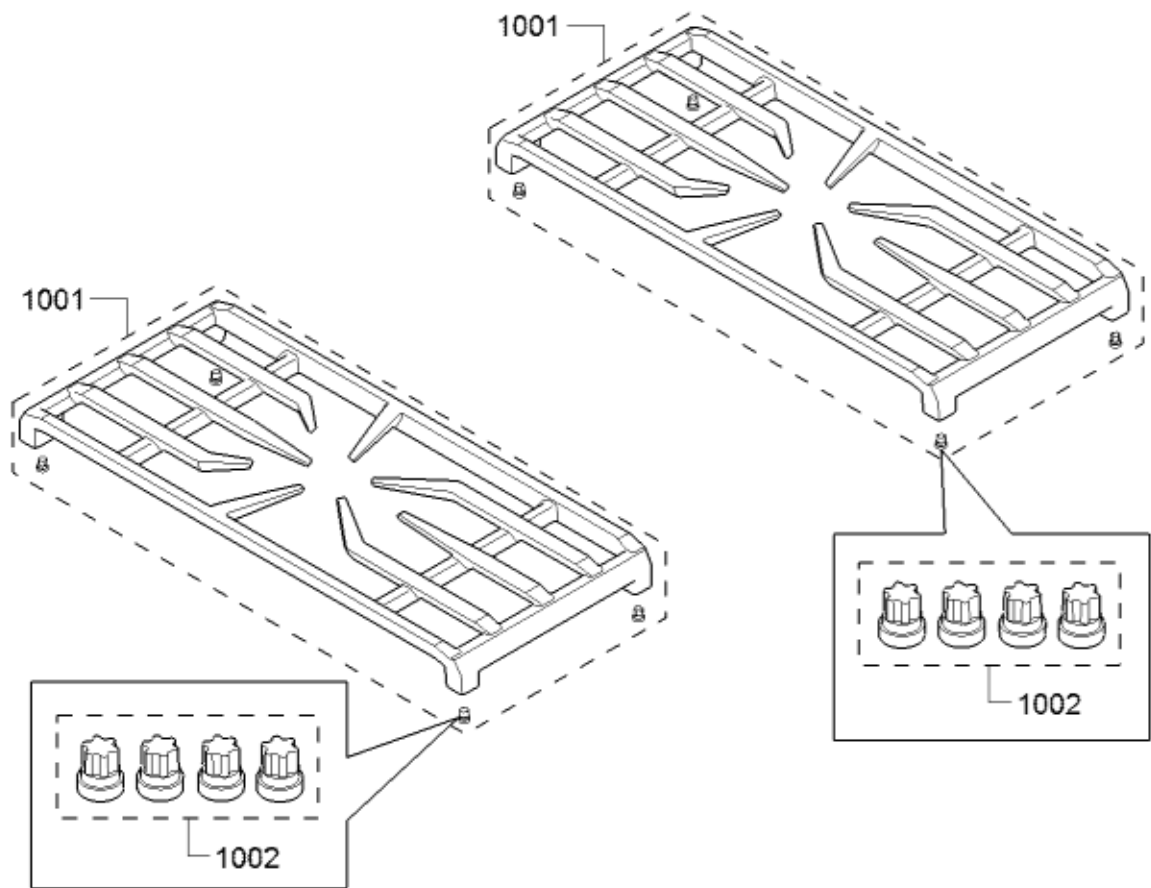

Position ID	Part number.	Replaces:	Description
0901	20000155		Door-outer
0902	20000156		Door-inner
0903	10011927		Bolt
0905	10011397		Handle-cap shaped
0906	11032802		Handle-door
0907	10011397		Handle-cap shaped
0908	10010271		Plate
0909	10010274		Screw
0910	10008228		Screw
0912	10011608		Screw
8010	00466148		Microfiber E-Cloths
8011	00311945		Care product
8012	00312007		Care product
8013	00460770		Cleaning Cloth
8014	00311896		Hob detergent
8015	00311897		Hob detergent
8016	00311898		Hob detergent
8017	00311899		Hob detergent
8018	00311900		Ceramic glass care
8019	00311901		Ceramic glass care
8020	00311902		Ceramic glass care
8021	00311903		Ceramic glass care
8022	15000432		Auxiliary tool
8023	00311908	00312207	Degreaser
8024	00311946		Stainless Steel Cleaning Powder
8025	00311964		Care product

Position ID	Part number.	Replaces:	Description
1001	00145306		Grill grid
1002	00637940		Grate Foot Replacement Kit
1004	00774617		36" Telescopic Rack
1005	00484628	00449757	Tray for Broiler Pan
1006	11013689		Grill tray
1007	10010207		Bracket
1008	12022200		Sensor
8010	00466148		Microfiber E-Cloths
8011	00311945		Care product
8012	00312007		Care product
8013	00460770		Cleaning Cloth
8014	00311896		Hob detergent
8015	00311897		Hob detergent
8016	00311898		Hob detergent
8017	00311899		Hob detergent
8018	00311900		Ceramic glass care
8019	00311901		Ceramic glass care
8020	00311902		Ceramic glass care
8021	00311903		Ceramic glass care
8022	15000432		Auxiliary tool
8023	00311908	00312207	Degreaser
8024	00311946		Stainless Steel Cleaning Powder
8025	00311964		Care product