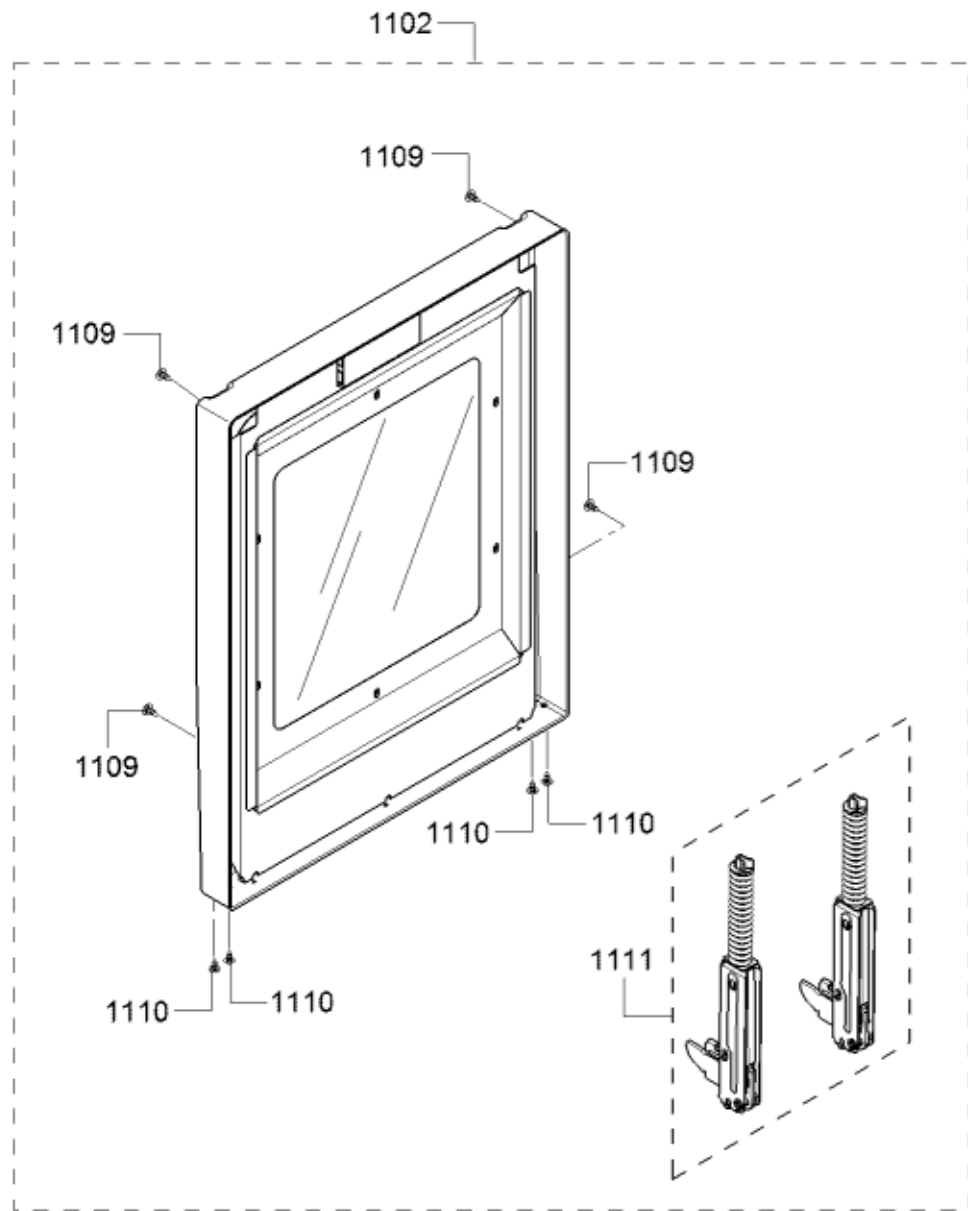

Position ID	Part number.	Replaces:	Description
0901	00497756		Motor
0902	00447402		Cover
0903	00494383		Pipe connection piece
0904	10007424		Lamp
0905	00709468		Heating element
0906	10010225		Nut
0908	10008183		Socket
0909	00627375		Temperature sensor
0910	00640401		Heating element
0911	11030909		Cover
0912	00146140		Support
0913	10011396		Bolt
0915	00706444		Cover
0916	00479238		Cover
0918	00688243		Reflector
0919	00497632		Heating element
0920	12028136		Adapter
0921	10020313		Cover

Position ID	Part number.	Replaces:	Description
1101	20000091		Door-outer
1102	20000092		Door-inner
1103	10010275		Screw
1104	10011398		Bracket
1105	10011397		Handle-cap shaped
1106	11033705		Handle-door
1107	10011397		Handle-cap shaped
1109	10010274		Screw
1110	10010274		Screw
1111	11032539		Hinge