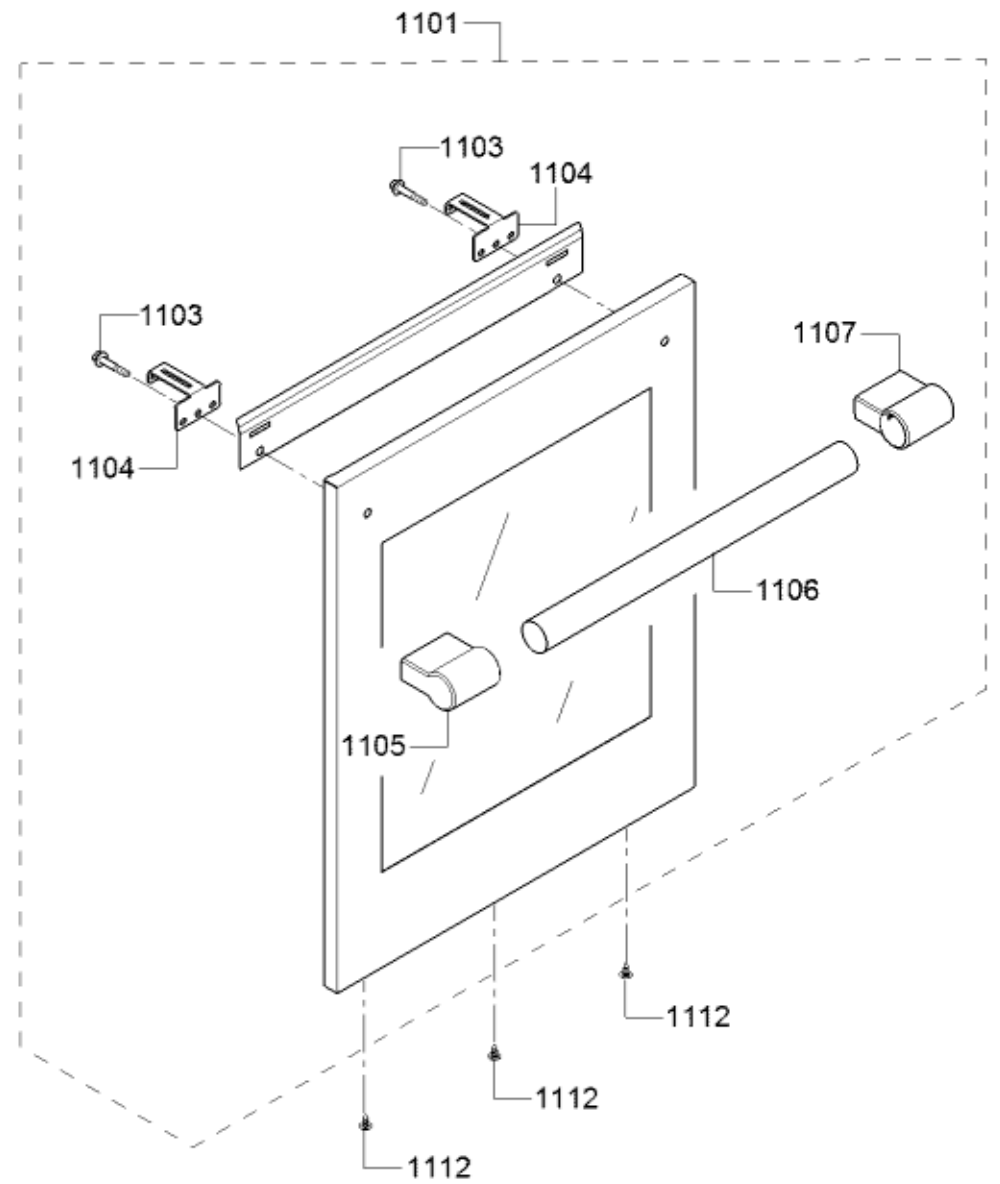

Position ID	Part number.	Replaces:	Description
0901	00497756		Motor
0902	00447402		Cover
0903	00494383		Pipe connection piece
0904	10007424		Lamp
0905	00709468		Heating element
0906	10010225		Nut
0908	10008183		Socket
0909	00627375		Temperature sensor
0910	00640401		Heating element
0911	11030909		Cover
0912	00146140		Support
0913	10011396		Bolt
0915	00706444		Cover
0916	00479238		Cover
0918	00688243		Reflector
0919	00497632		Heating element
0920	12028136		Adapter
0921	10020313		Cover

Position ID	Part number.	Replaces:	Description
1101	20000091		Door-outer
1102	20000092		Door-inner
1103	10010275		Screw
1104	10011398		Bracket
1105	10011397		Handle-cap shaped
1106	11033705		Handle-door
1107	10011397		Handle-cap shaped
1109	10010274		Screw
1110	10010274		Screw
1111	11032539		Hinge