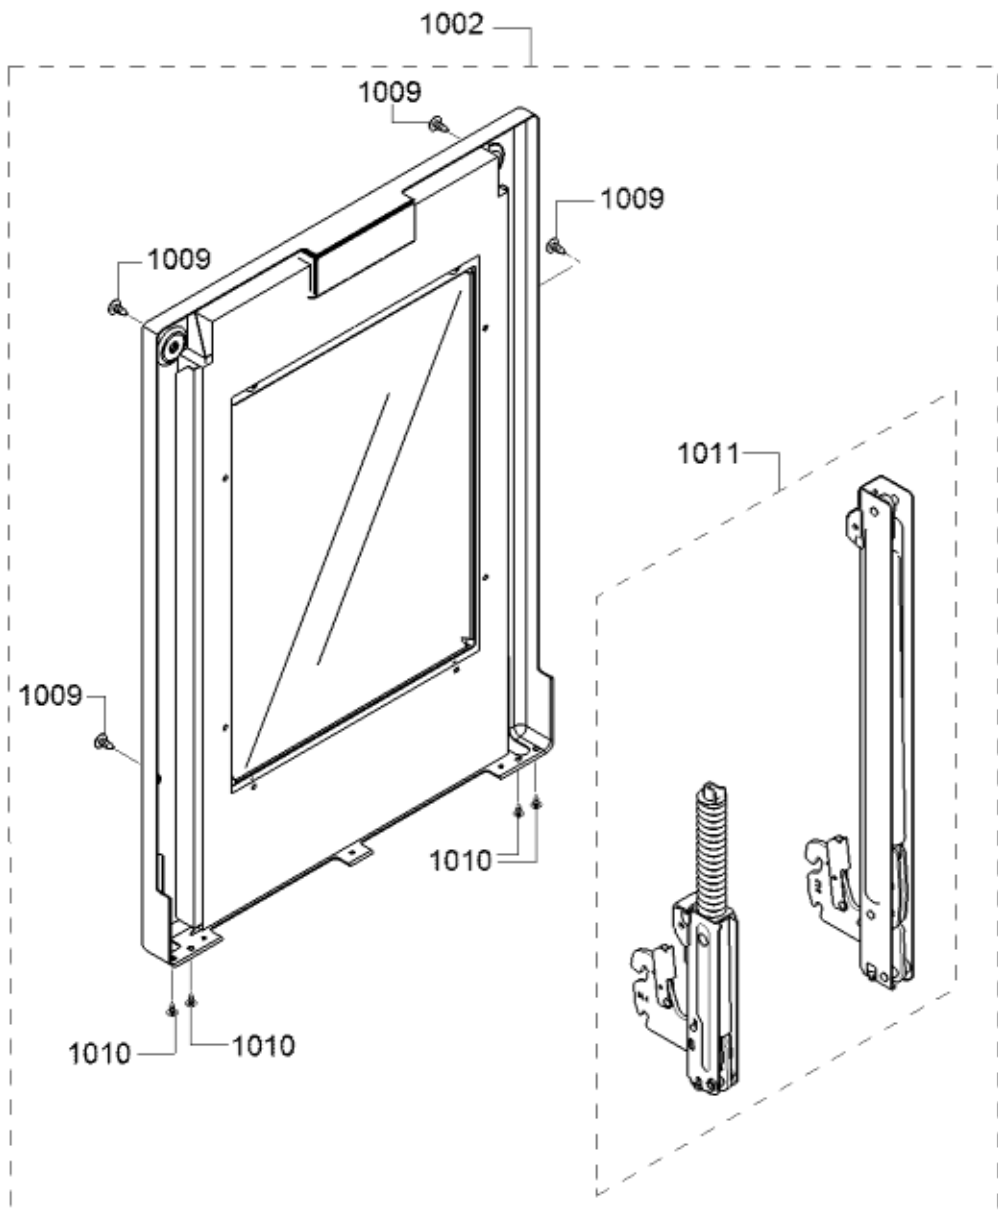

Position ID	Part number.	Replaces:	Description
1101	20000151		Door-outer
1102	20000152		Door-inner
1103	10011927		Bolt
1105	10011397		Handle-cap shaped
1106	11033033		Handle-door
1107	10011397		Handle-cap shaped
1108	10010271		Plate
1109	10010274		Screw
1110	10008228		Screw
1111	11032543		Hinge
1112	10011608		Screw
8010	00466148		Microfiber E-Cloths
8011	00311945		Care product
8012	00312007		Care product
8013	00460770		Cleaning Cloth
8014	00311896		Hob detergent
8015	00311897		Hob detergent
8016	00311898		Hob detergent
8017	00311899		Hob detergent
8018	00311900		Ceramic glass care
8019	00311901		Ceramic glass care
8020	00311902		Ceramic glass care
8021	00311903		Ceramic glass care
8022	15000432		Auxiliary tool
8023	00311908	00312207	Degreaser
8024	00311946		Stainless Steel Cleaning Powder
8025	00311964		Care product

Position ID	Part number.	Replaces:	Description
1001	20000149		Door-outer
1002	20000150		Door-inner
1003	10011927		Bolt
1005	10011397		Handle-cap shaped
1006	12028711		Handle-door
1007	10011397		Handle-cap shaped
1009	10010274		Screw
1010	10008228		Screw
1011	11032542		Hinge
1012	10011608		Screw
8010	00466148		Microfiber E-Cloths
8011	00311945		Care product
8012	00312007		Care product
8013	00460770		Cleaning Cloth
8014	00311896		Hob detergent
8015	00311897		Hob detergent
8016	00311898		Hob detergent
8017	00311899		Hob detergent
8018	00311900		Ceramic glass care
8019	00311901		Ceramic glass care
8020	00311902		Ceramic glass care
8021	00311903		Ceramic glass care
8022	15000432		Auxiliary tool
8023	00311908	00312207	Degreaser
8024	00311946		Stainless Steel Cleaning Powder
8025	00311964		Care product