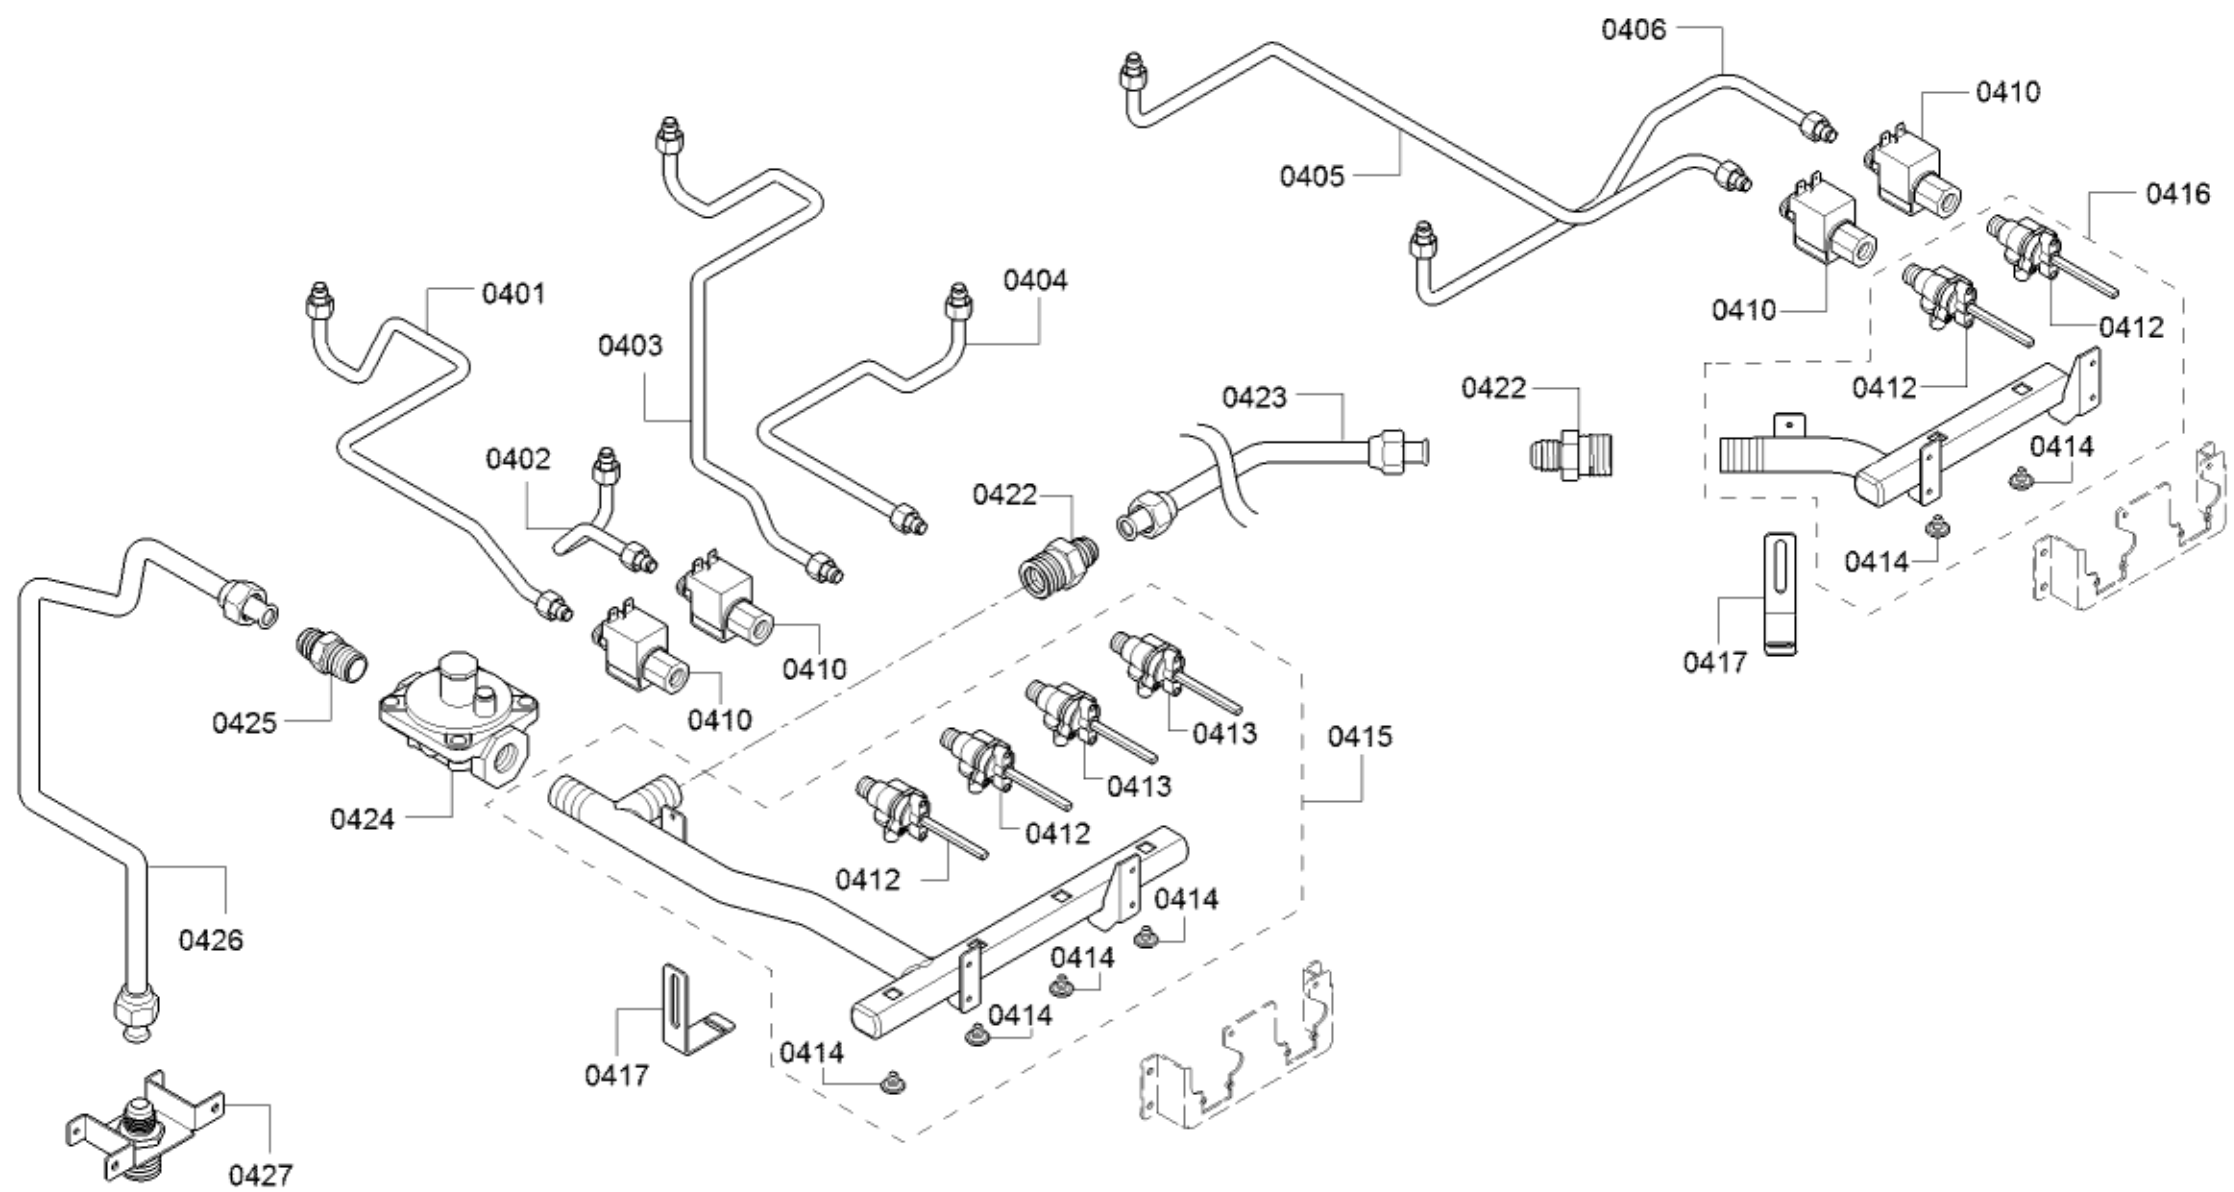

Position ID	Part number.	Replaces:	Description
1101	20000151		Door-outer
1102	20000152		Door-inner
1103	10011927		Bolt
1105	10011397		Handle-cap shaped
1106	11033033		Handle-door
1107	10011397		Handle-cap shaped
1108	10010271		Plate
1109	10010274		Screw
1110	10008228		Screw
1111	11032543		Hinge
1112	10011608		Screw
8010	00466148		Microfiber E-Cloths
8011	00311945		Care product
8012	00312007		Care product
8013	00460770		Cleaning Cloth
8014	00311896		Hob detergent
8015	00311897		Hob detergent
8016	00311898		Hob detergent
8017	00311899		Hob detergent
8018	00311900		Ceramic glass care
8019	00311901		Ceramic glass care
8020	00311902		Ceramic glass care
8021	00311903		Ceramic glass care
8022	15000432		Auxiliary tool
8023	00311908	00312207	Degreaser
8024	00311946		Stainless Steel Cleaning Powder
8025	00311964		Care product

Position ID	Part number.	Replaces:	Description
0401	11032438		Gas tap
0402	11032439		Gas tap
0403	11032863		Gas tap
0404	11032862		Gas tap
0405	11033111		Gas tap
0406	11033112		Gas tap
0410	00423093		Valve
0412	10003806		Valve
0413	10009155		Valve
0414	00420807		Screw
0415	20000265		Manifold
0416	20000140		Manifold
0417	10009569		Bracket
0422	10010270		Pipe connection piece
0423	11033113		Gas tap
0424	00754658		Regulator-pressure
0425	10010200		Adapter
0426	11033031		Hose-inlet
0427	10011592		Extension for inlet
8010	00466148		Microfiber E-Cloths
8011	00311945		Care product
8012	00312007		Care product
8013	00460770		Cleaning Cloth
8014	00311896		Hob detergent
8015	00311897		Hob detergent
8016	00311898		Hob detergent
8017	00311899		Hob detergent