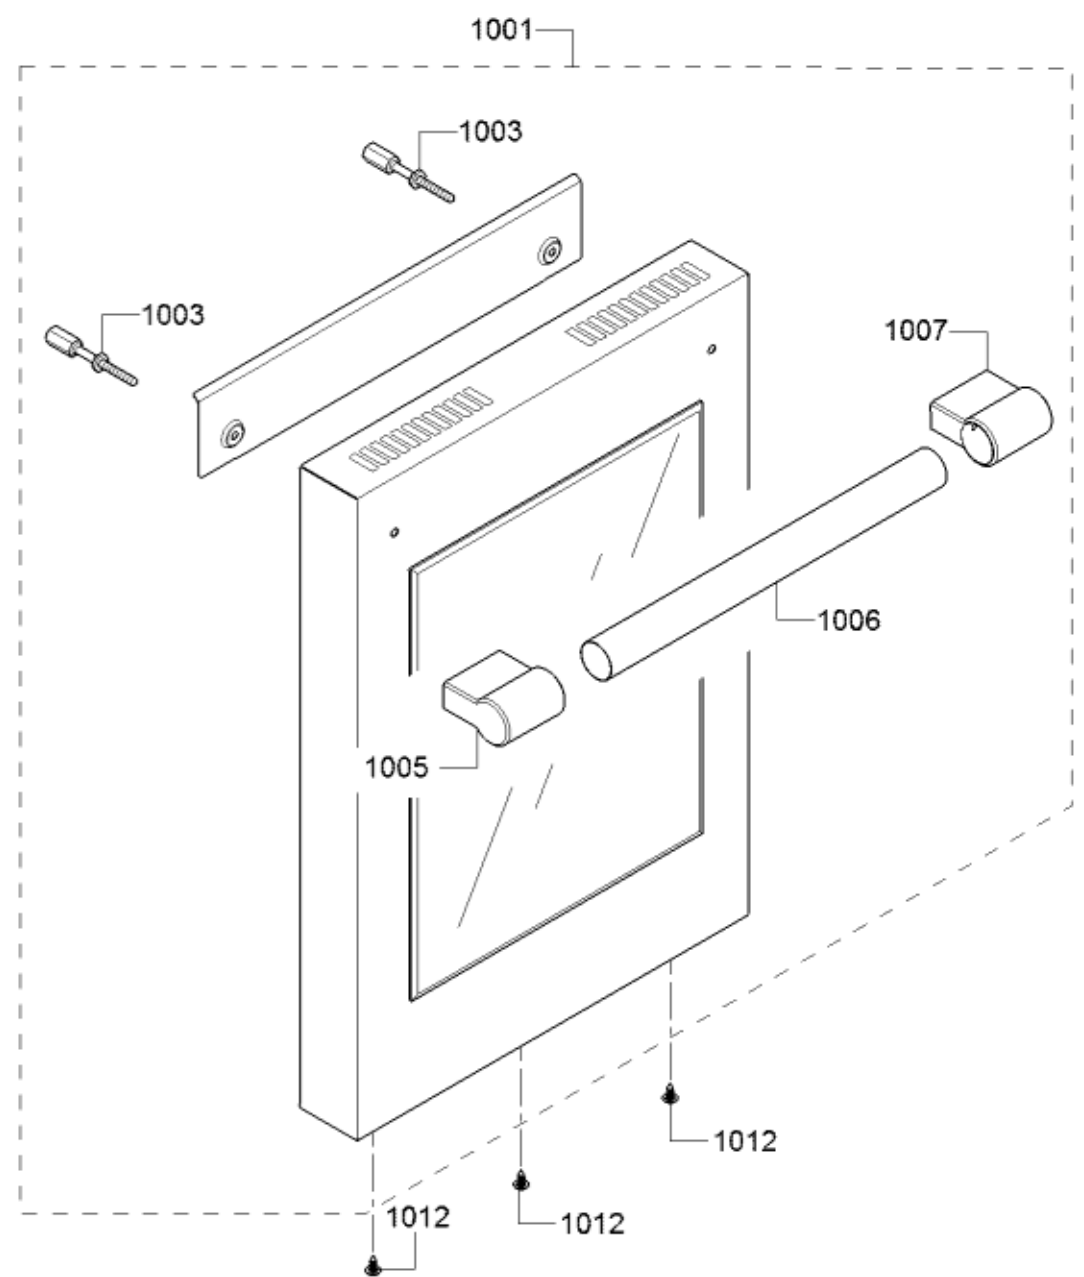

Position ID	Part number.	Replaces:	Description
1101	20000151		Door-outer
1102	20000152		Door-inner
1103	10011927		Bolt
1105	10011397		Handle-cap shaped
1106	11033033		Handle-door
1107	10011397		Handle-cap shaped
1108	10010271		Plate
1109	10010274		Screw
1110	10008228		Screw
1111	11032543		Hinge
1112	10011608		Screw
8010	00466148		Microfiber E-Cloths
8011	00311945		Care product
8012	00312007		Care product
8013	00460770		Cleaning Cloth
8014	00311896		Hob detergent
8015	00311897		Hob detergent
8016	00311898		Hob detergent
8017	00311899		Hob detergent
8018	00311900		Ceramic glass care
8019	00311901		Ceramic glass care
8020	00311902		Ceramic glass care
8021	00311903		Ceramic glass care
8022	15000432		Auxiliary tool
8023	00311908	00312207	Degreaser
8024	00311946		Stainless Steel Cleaning Powder
8025	00311964		Care product

Position ID	Part number.	Replaces:	Description
0401	11032438		Gas tap
0402	11032439		Gas tap
0403	11032863		Gas tap
0404	11032862		Gas tap
0405	11033111		Gas tap
0406	11033112		Gas tap
0410	00423093		Valve
0412	10003806		Valve
0413	10009155		Valve
0414	00420807		Screw
0415	20000265		Manifold
0416	20000140		Manifold
0417	10009569		Bracket
0422	10010270		Pipe connection piece
0423	11033113		Gas tap
0424	00754658		Regulator-pressure
0425	10010200		Adapter
0426	11033031		Hose-inlet
0427	10011592		Extension for inlet
8010	00466148		Microfiber E-Cloths
8011	00311945		Care product
8012	00312007		Care product
8013	00460770		Cleaning Cloth
8014	00311896		Hob detergent
8015	00311897		Hob detergent
8016	00311898		Hob detergent
8017	00311899		Hob detergent