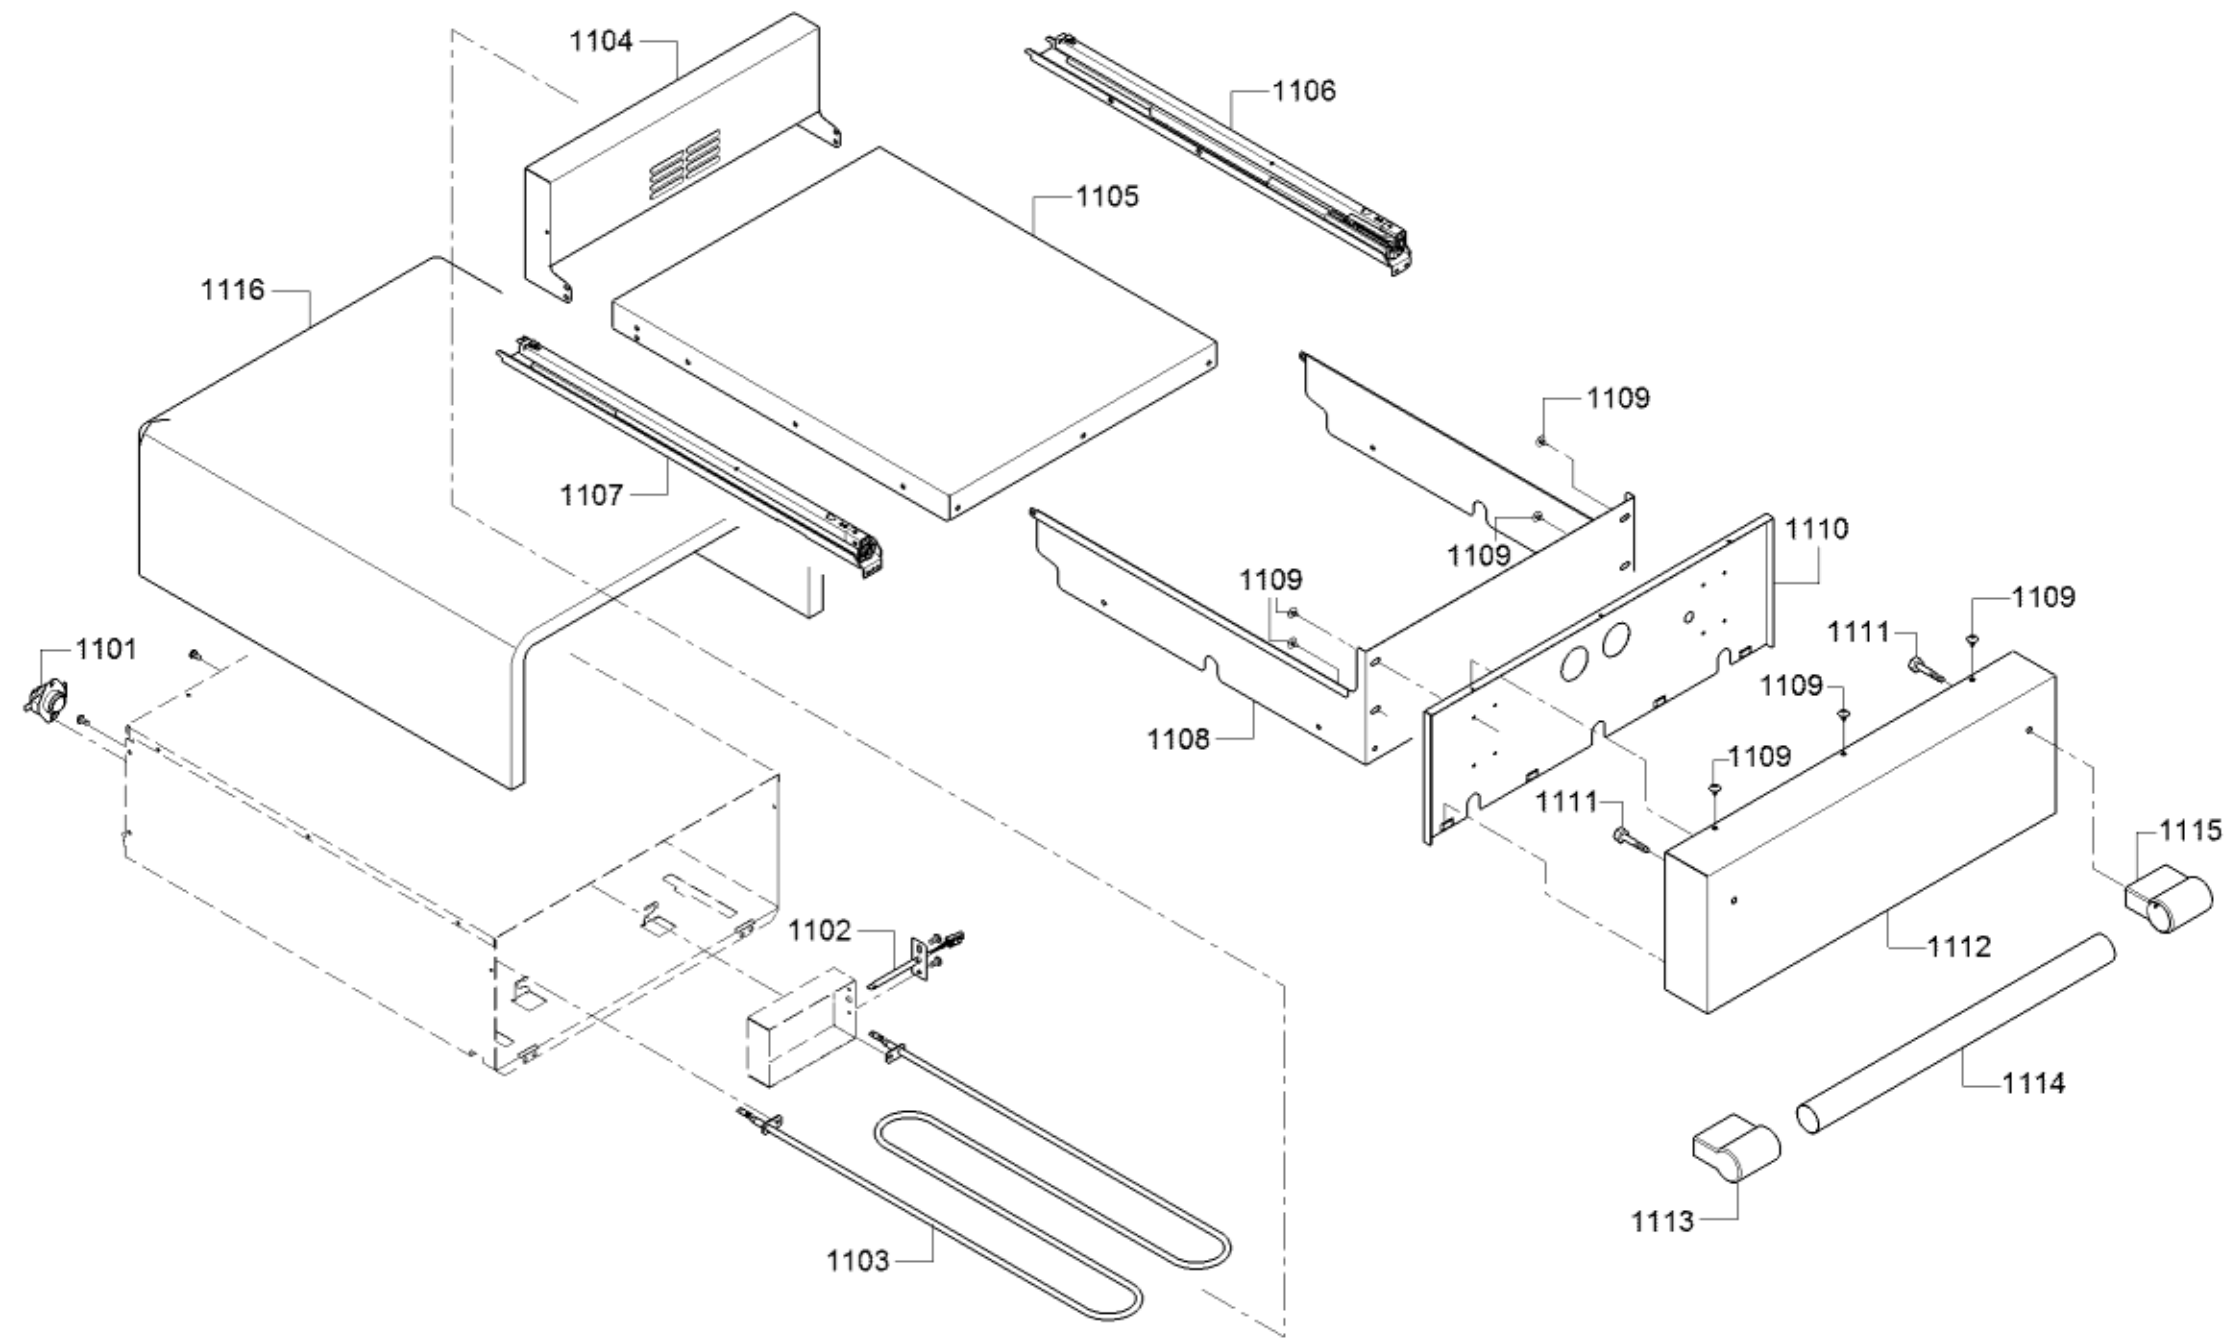

Position ID	Part number.	Replaces:	Description
1301	20000147		Door
1302	20000637		Glass plate door
1303	10011927		Bolt
1305	10011397		Handle-cap shaped
1306	12028890		Handle-door
1307	10011397		Handle-cap shaped
1308	00618862		Screw
1309	10008228		Screw
1310	10011608		Screw
1311	11032540		Hinge
1312	11033378		Retaining plate
8130	00056317		Hard Water Test Strip

Position ID	Part number.	Replaces:	Description
1401	20000153		Door-outer
1402	20000154		Door-inner
1403	10011927		Bolt
1405	10011397		Handle-cap shaped
1406	11033707		Handle-door
1407	10011397		Handle-cap shaped
1408	10010271		Plate
1409	10010274		Screw
1410	10008228		Screw
1411	11032544		Hinge
1412	00618862		Screw
8130	00056317		Hard Water Test Strip

0730	12028089		Cable harness
0740	12028069		Cable harness
0741	00655580		Cable harness
0742	12028081		Adapter
0743	12012945		Adapter
0744	12028136		Adapter
8130	00056317		Hard Water Test Strip

Position ID	Part number.	Replaces:	Description
1101	10011167		Limiter-temperature
1102	00655613		Temperature sensor
1103	11033217		Heating element
1104	11033259		Frame
1105	11033905		Base
1106	00709841		Slide
1107	00658253		Slide
1108	11035739		Frame
1110	11033219		Retaining plate
1111	10010275		Screw
1112	10012025		Panel-facia
1113	10011397		Handle-cap shaped
1114	12028890		Handle-door
1115	10011397		Handle-cap shaped
1116	12028891		Insulating part
8130	00056317		Hard Water Test Strip

Position ID	Part number.	Replaces:	Description
1001	00497756		Motor
1002	00489178		Bracket
1003	00494383		Pipe connection piece
1004	10007424		Lamp
1005	00709468		Heating element
1006	10010225		Nut
1007	00425408		Washer
1008	10008183		Socket
1009	00627375		Temperature sensor
1010	00640401		Heating element
1011	20000143		Cover
1012	20000159		Guide
1013	10011396		Bolt
1015	00706444		Cover
1016	00479238		Cover
1018	00774121		Deflector
1019	12028075		Heating element
1020	10010304		Plug
8130	00056317		Hard Water Test Strip