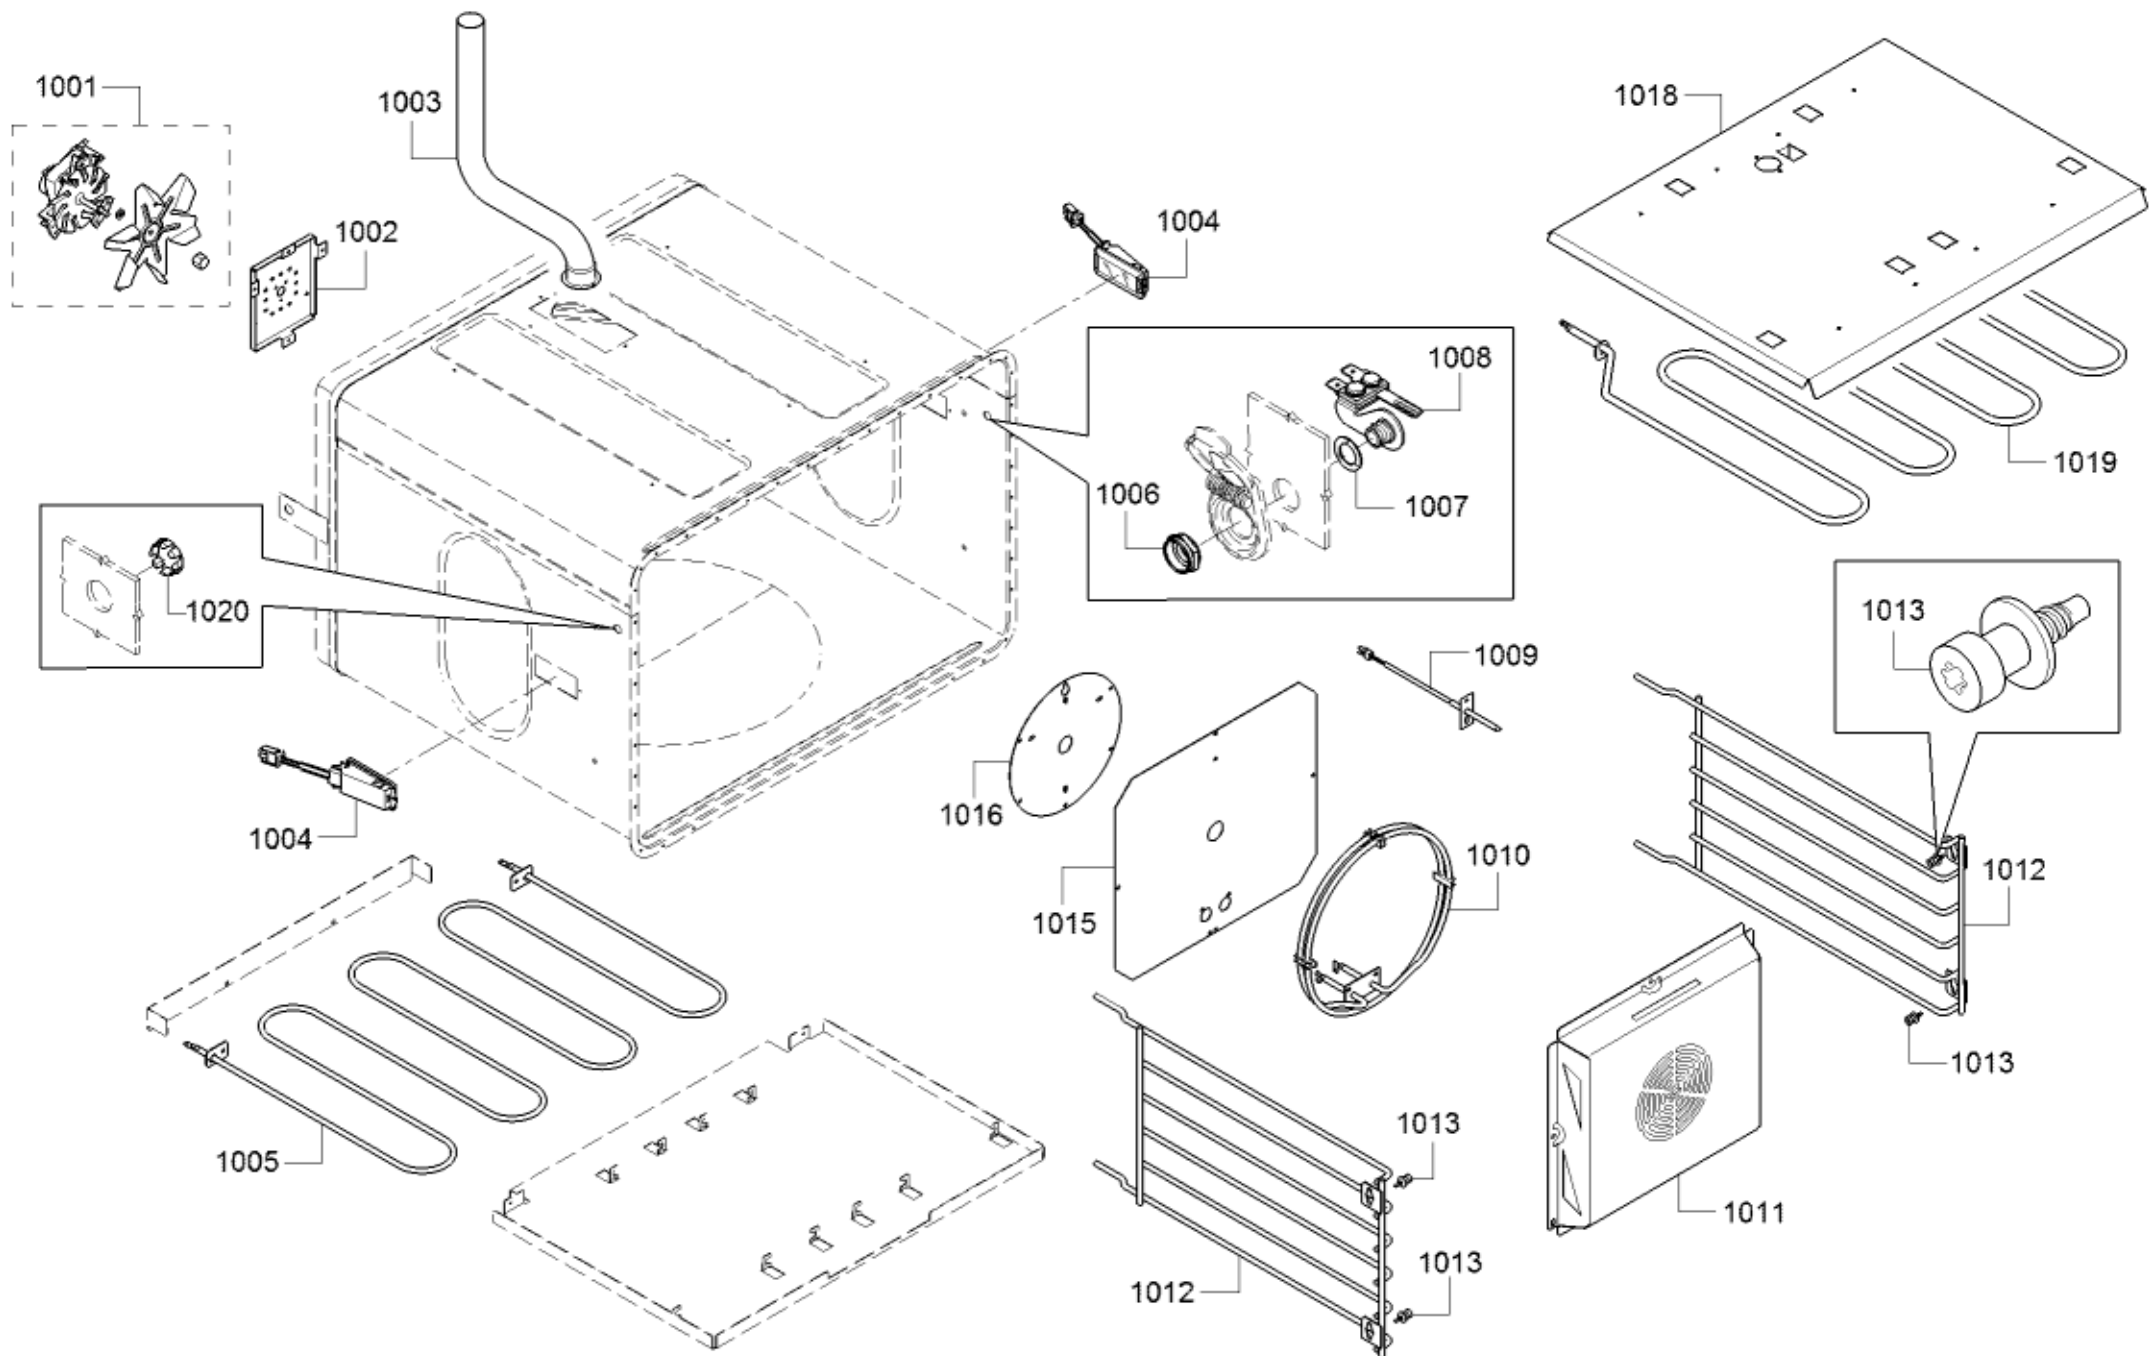

Position ID	Part number.	Replaces:	Description
1401	20000153		Door-outer
1402	20000154		Door-inner
1403	10011927		Bolt
1405	10011397		Handle-cap shaped
1406	11033707		Handle-door
1407	10011397		Handle-cap shaped
1408	10010271		Plate
1409	10010274		Screw
1410	10008228		Screw
1411	11032544		Hinge
1412	00618862		Screw
8130	00056317		Hard Water Test Strip

Position ID	Part number.	Replaces:	Description
1501	00145306		Grill grid
1502	00637940		Grate Foot Replacement Kit
1503	00623653		Sponge for Steam Convection Ovens
1504	00774616		30" Telescopic Rack
1505	11013689		Grill tray
1506	00484628	00449757	Tray for Broiler Pan
1507	11006670		Wire Rack for Steam Ovens
1508	11014476		Cooking dish GN
1509	00664949		Unperforated Steam Oven Baking Tray (Large)
1510	00577553		Perforated Steam Oven Pan (Small)
1511	00577552		Unperforated Steam Oven Pan (Small)
1512	12022200		Sensor
1513	10010207		Bracket
8130	00056317		Hard Water Test Strip

0730	12028089		Cable harness
0740	12028069		Cable harness
0741	00655580		Cable harness
0742	12028081		Adapter
0743	12012945		Adapter
0744	12028136		Adapter
8130	00056317		Hard Water Test Strip

Position ID	Part number.	Replaces:	Description
1101	10011167		Limiter-temperature
1102	00655613		Temperature sensor
1103	11033217		Heating element
1104	11033259		Frame
1105	11033905		Base
1106	00709841		Slide
1107	00658253		Slide
1108	11035739		Frame
1110	11033219		Retaining plate
1111	10010275		Screw
1112	10012025		Panel-facia
1113	10011397		Handle-cap shaped
1114	12028890		Handle-door
1115	10011397		Handle-cap shaped
1116	12028891		Insulating part
8130	00056317		Hard Water Test Strip