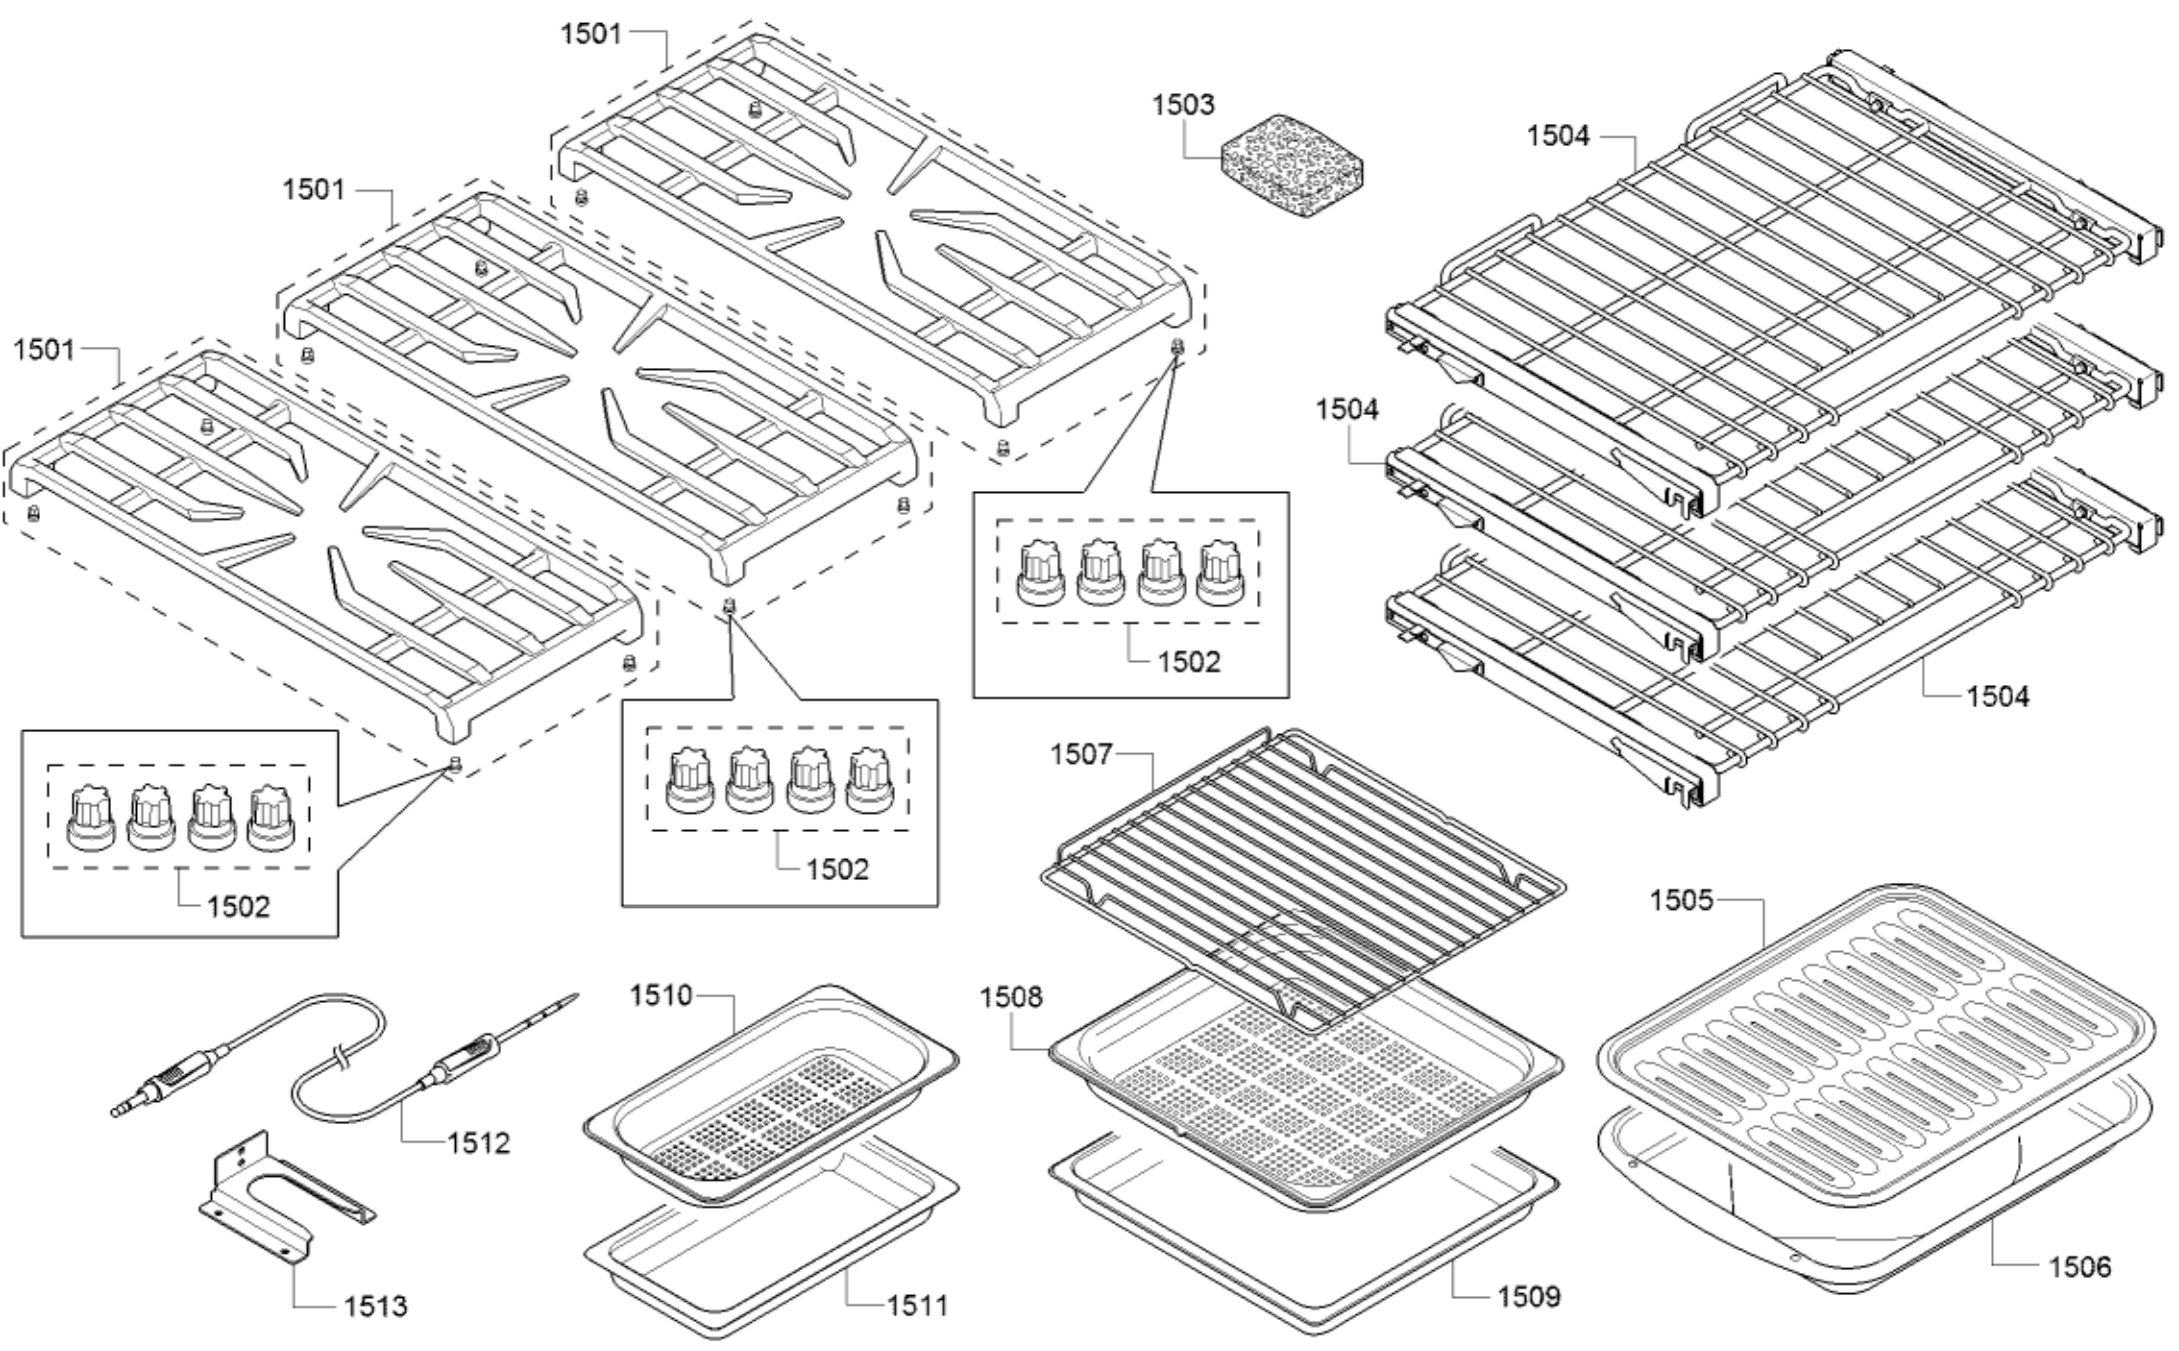

Position ID	Part number.	Replaces:	Description
1301	20000147		Door
1302	20000637		Glass plate door
1303	10011927		Bolt
1305	10011397		Handle-cap shaped
1306	12028890		Handle-door
1307	10011397		Handle-cap shaped
1308	00618862		Screw
1309	10008228		Screw
1310	10011608		Screw
1311	11032540		Hinge
1312	11033378		Retaining plate
8130	00056317		Hard Water Test Strip

Position ID	Part number.	Replaces:	Description
1401	20000153		Door-outer
1402	20000154		Door-inner
1403	10011927		Bolt
1405	10011397		Handle-cap shaped
1406	11033707		Handle-door
1407	10011397		Handle-cap shaped
1408	10010271		Plate
1409	10010274		Screw
1410	10008228		Screw
1411	11032544		Hinge
1412	00618862		Screw
8130	00056317		Hard Water Test Strip

Position ID	Part number.	Replaces:	Description
1501	00145306		Grill grid
1502	00637940		Grate Foot Replacement Kit
1503	00623653		Sponge for Steam Convection Ovens
1504	00774616		30" Telescopic Rack
1505	11013689		Grill tray
1506	00484628	00449757	Tray for Broiler Pan
1507	11006670		Wire Rack for Steam Ovens
1508	11014476		Cooking dish GN
1509	00664949		Unperforated Steam Oven Baking Tray (Large)
1510	00577553		Perforated Steam Oven Pan (Small)
1511	00577552		Unperforated Steam Oven Pan (Small)
1512	12022200		Sensor
1513	10010207		Bracket
8130	00056317		Hard Water Test Strip

Position ID	Part number.	Replaces:	Description
1001	00497756		Motor
1002	00489178		Bracket
1003	00494383		Pipe connection piece
1004	10007424		Lamp
1005	00709468		Heating element
1006	10010225		Nut
1007	00425408		Washer
1008	10008183		Socket
1009	00627375		Temperature sensor
1010	00640401		Heating element
1011	20000143		Cover
1012	20000159		Guide
1013	10011396		Bolt
1015	00706444		Cover
1016	00479238		Cover
1018	00774121		Deflector
1019	12028075		Heating element
1020	10010304		Plug
8130	00056317		Hard Water Test Strip