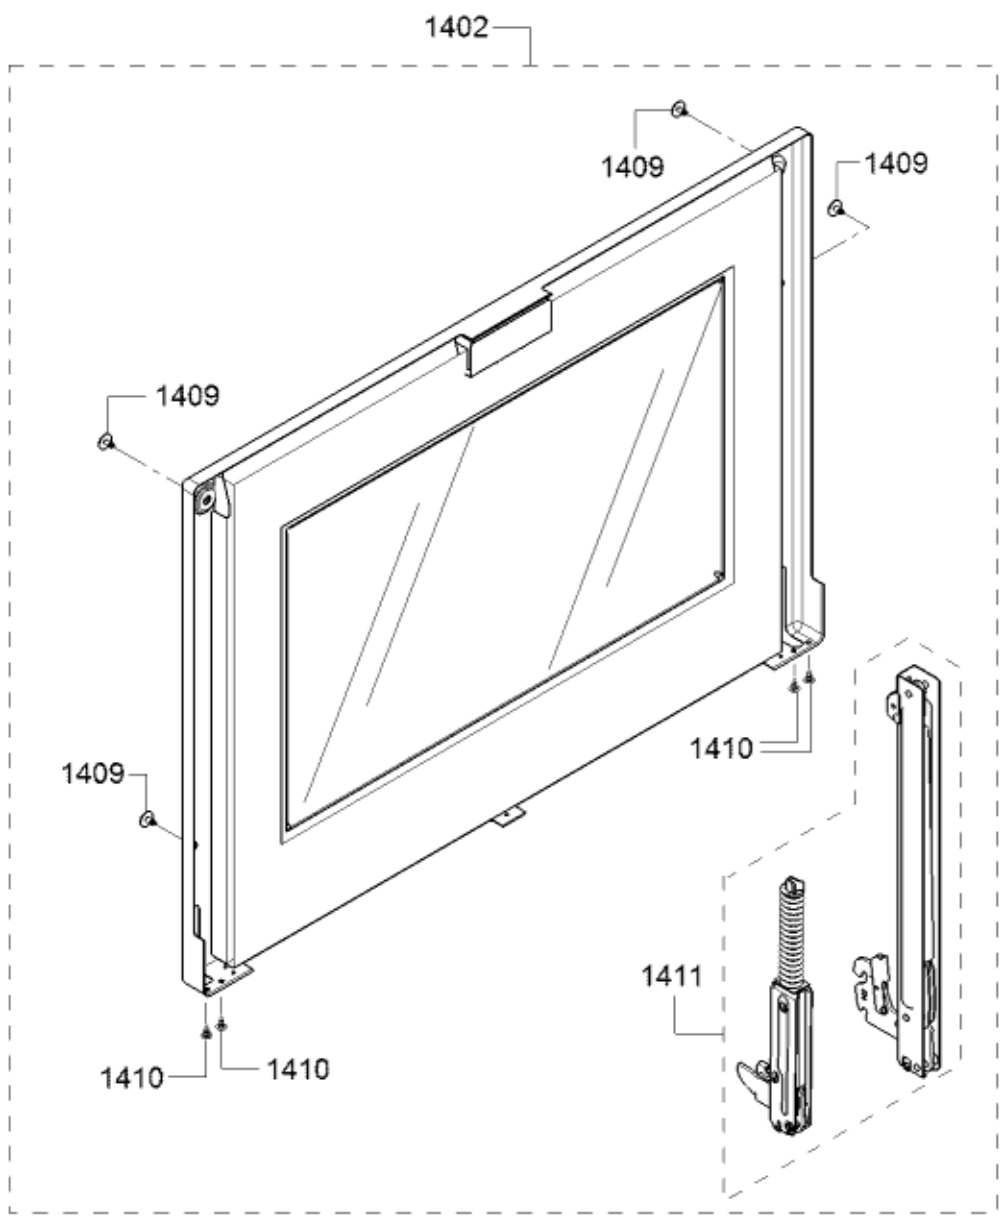

Position ID	Part number.	Replaces:	Description
1301	20000147		Door
1302	20000637		Glass plate door
1303	10011927		Bolt
1305	10011397		Handle-cap shaped
1306	12028890		Handle-door
1307	10011397		Handle-cap shaped
1308	00618862		Screw
1309	10008228		Screw
1310	10011608		Screw
1311	11032540		Hinge
1312	11033378		Retaining plate
8130	00056317		Hard Water Test Strip

Position ID	Part number.	Replaces:	Description
1401	20000153		Door-outer
1402	20000154		Door-inner
1403	10011927		Bolt
1405	10011397		Handle-cap shaped
1406	11033707		Handle-door
1407	10011397		Handle-cap shaped
1408	10010271		Plate
1409	10010274		Screw
1410	10008228		Screw
1411	11032544		Hinge
1412	00618862		Screw
8130	00056317		Hard Water Test Strip