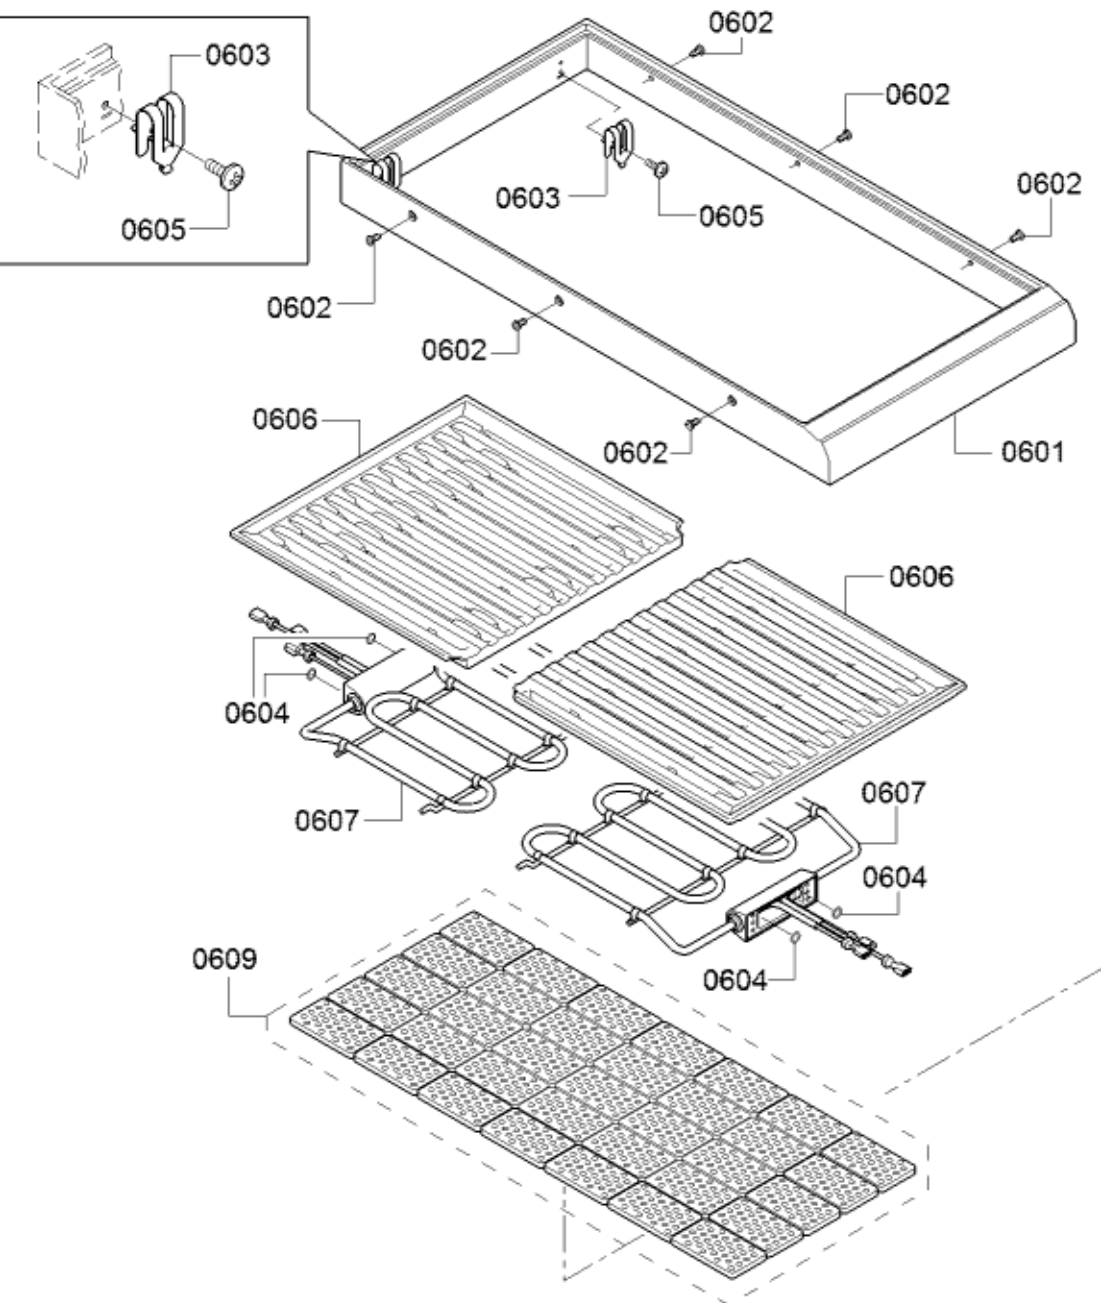

Position ID	Part number.	Replaces:	Description
1101	00497756		Motor
1102	00489178		Bracket
1103	00494383		Pipe connection piece
1104	10007424		Lamp
1105	00709468		Heating element
1108	10008183		Socket
1109	00627375		Temperature sensor
1110	00640401		Heating element
1111	20000143		Cover
1112	11032546		Support
1113	10011396		Bolt
1114	12028136		Adapter
1115	00706444		Cover
1116	00479238		Cover
1118	00687604		Plate
1119	00431908		Broil Element
1106	10010225		Nut
1107	00605039		Washer
8130	00056317		Hard Water Test Strip

Position ID	Part number.	Replaces:	Description
1501	20000155		Door-outer
1502	20000156		Door-inner
1503	10011927		Bolt
1505	10011397		Handle-cap shaped
1506	11032802		Handle-door
1507	10011397		Handle-cap shaped
1508	10010271		Plate
1509	10010274		Screw
1510	10008228		Screw
1511	11032545		Hinge
1512	10011608		Screw
8130	00056317		Hard Water Test Strip

0496

Position ID	Part number.	Replaces:	Description
0401	10004490		Burner cap
0402	10004489		Burner cap
0403	10004493		Burner
0404	10004492		Burner
0405	10004495		Venturi nozzle
0406	10006471		Electrode
0407	10008211		Screw
0408	10004498		Burner housing
0409	10004497		Burner housing
0410	10004531		Screw
0411	10006793		Jet
0412	10006797		Jet
0413	12007259		Ignition device
0414	00701902		Rail
0415	11013687		Hob top
0416	10008221		Heat shield
8130	00056317		Hard Water Test Strip

Position ID	Part number.	Replaces:	Description
1201	10011167		Limiter-temperature
1202	00655613		Temperature sensor
1203	12028079		Heating element
1204	11033375		Panel
1205	11033376		Panel
1208	11033377		Frame
1209	10008224		Screw
1210	12029041		Retaining plate
1211	10004531		Screw
1212	20000136		Drawer
1213	10011397		Handle-cap shaped
1214	12029042		Handle
1215	10011397		Handle-cap shaped
1216	12028891		Insulating part
1206	00709841		Slide
1207	00658253		Slide
8130	00056317		Hard Water Test Strip