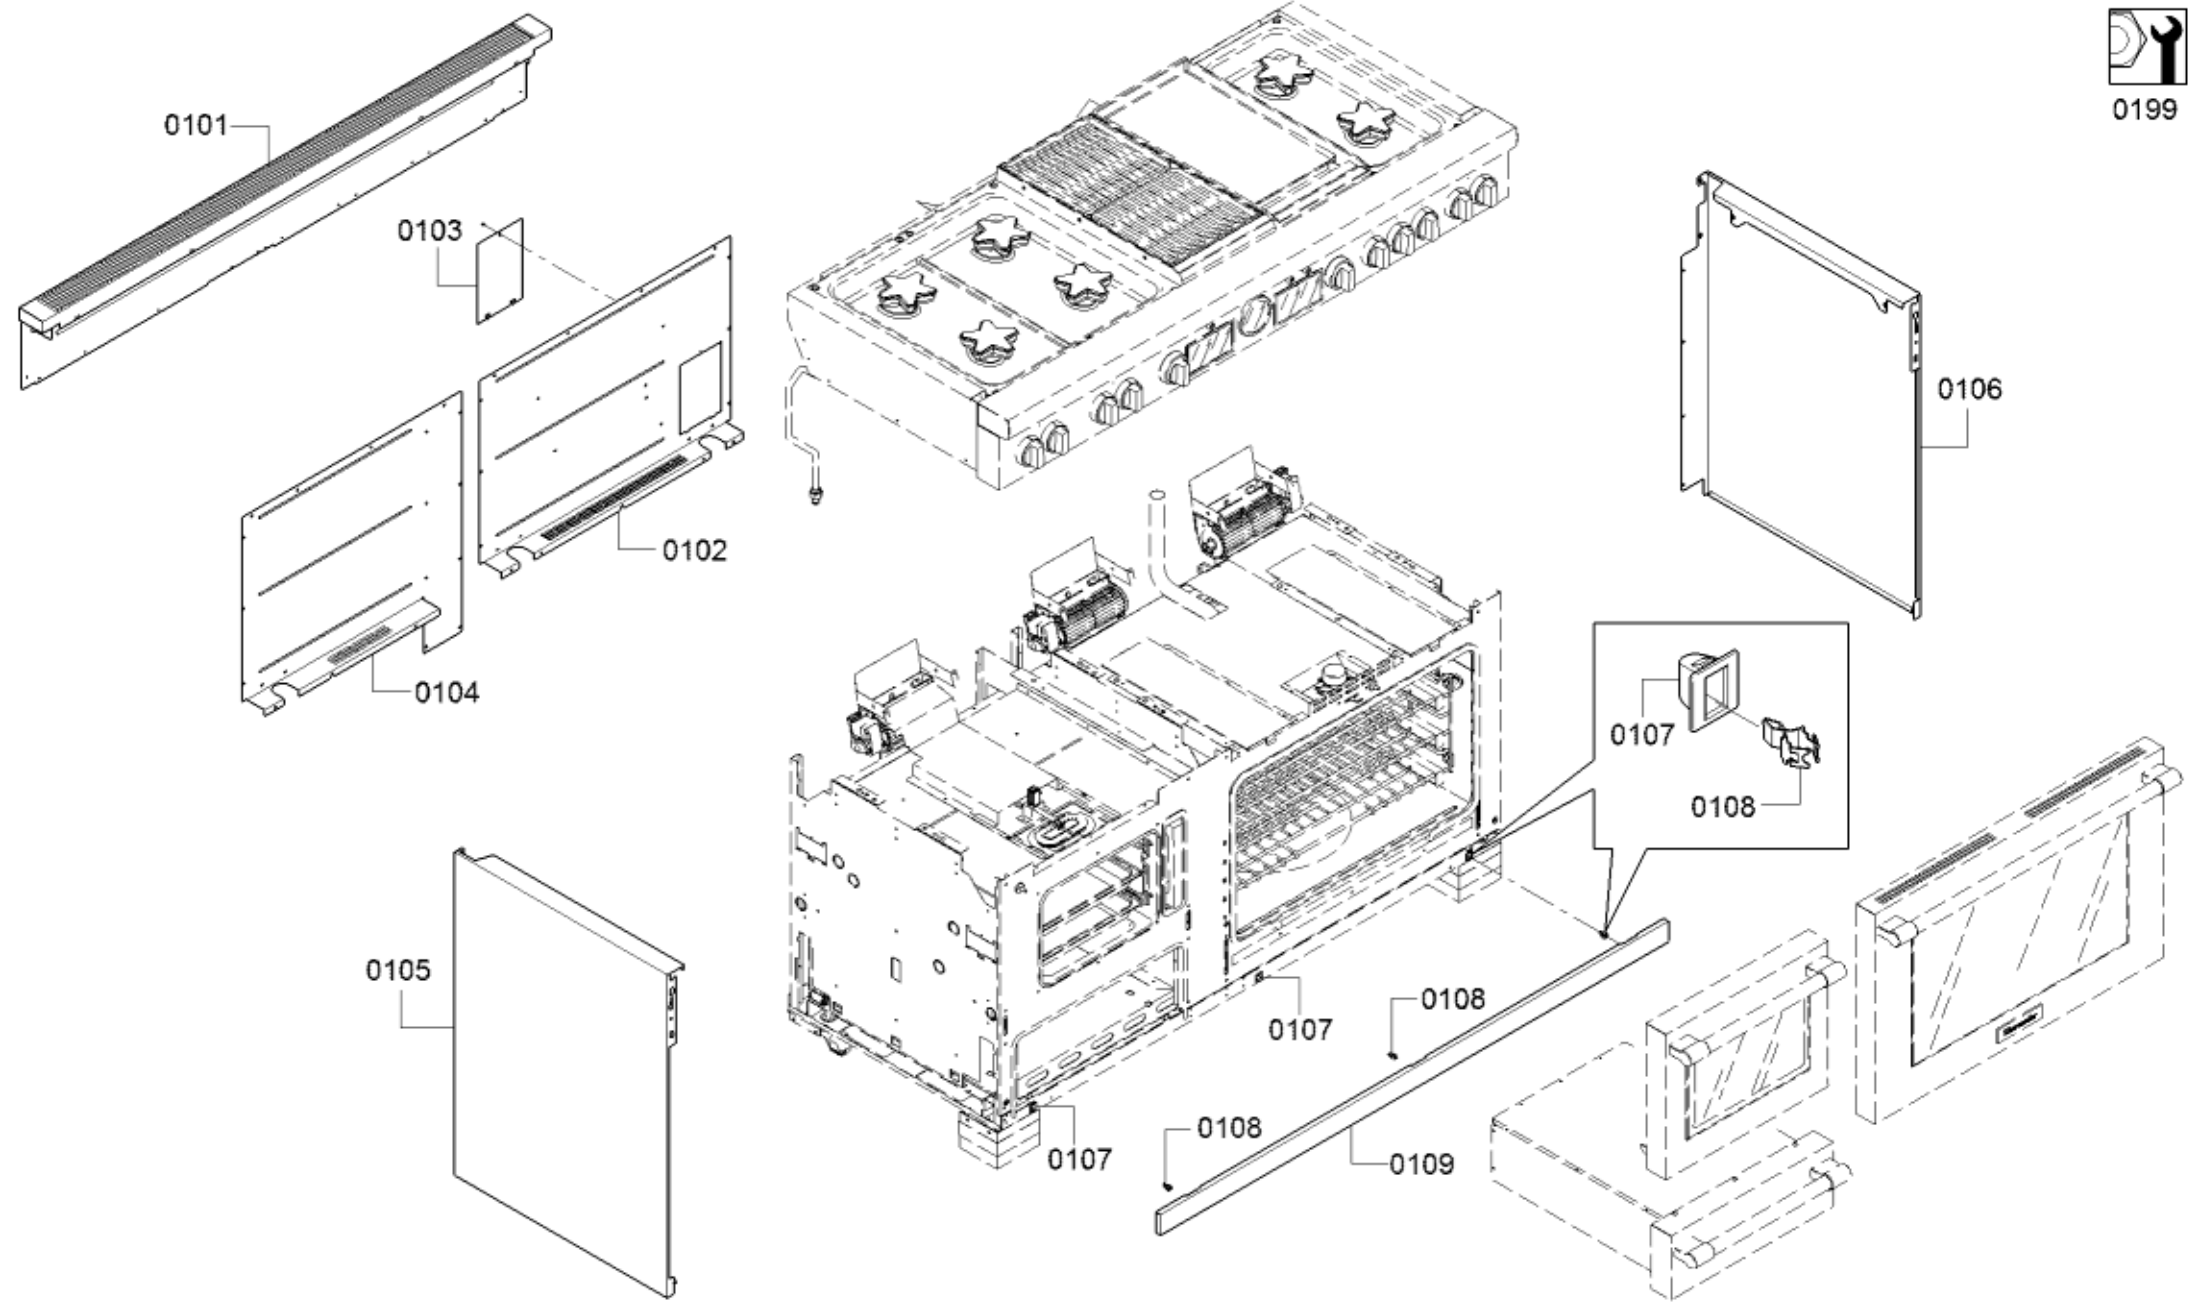

0199

0101

0103

0102

0104

0105

0106

0107

0108

0107

0108

0107

0108

0109