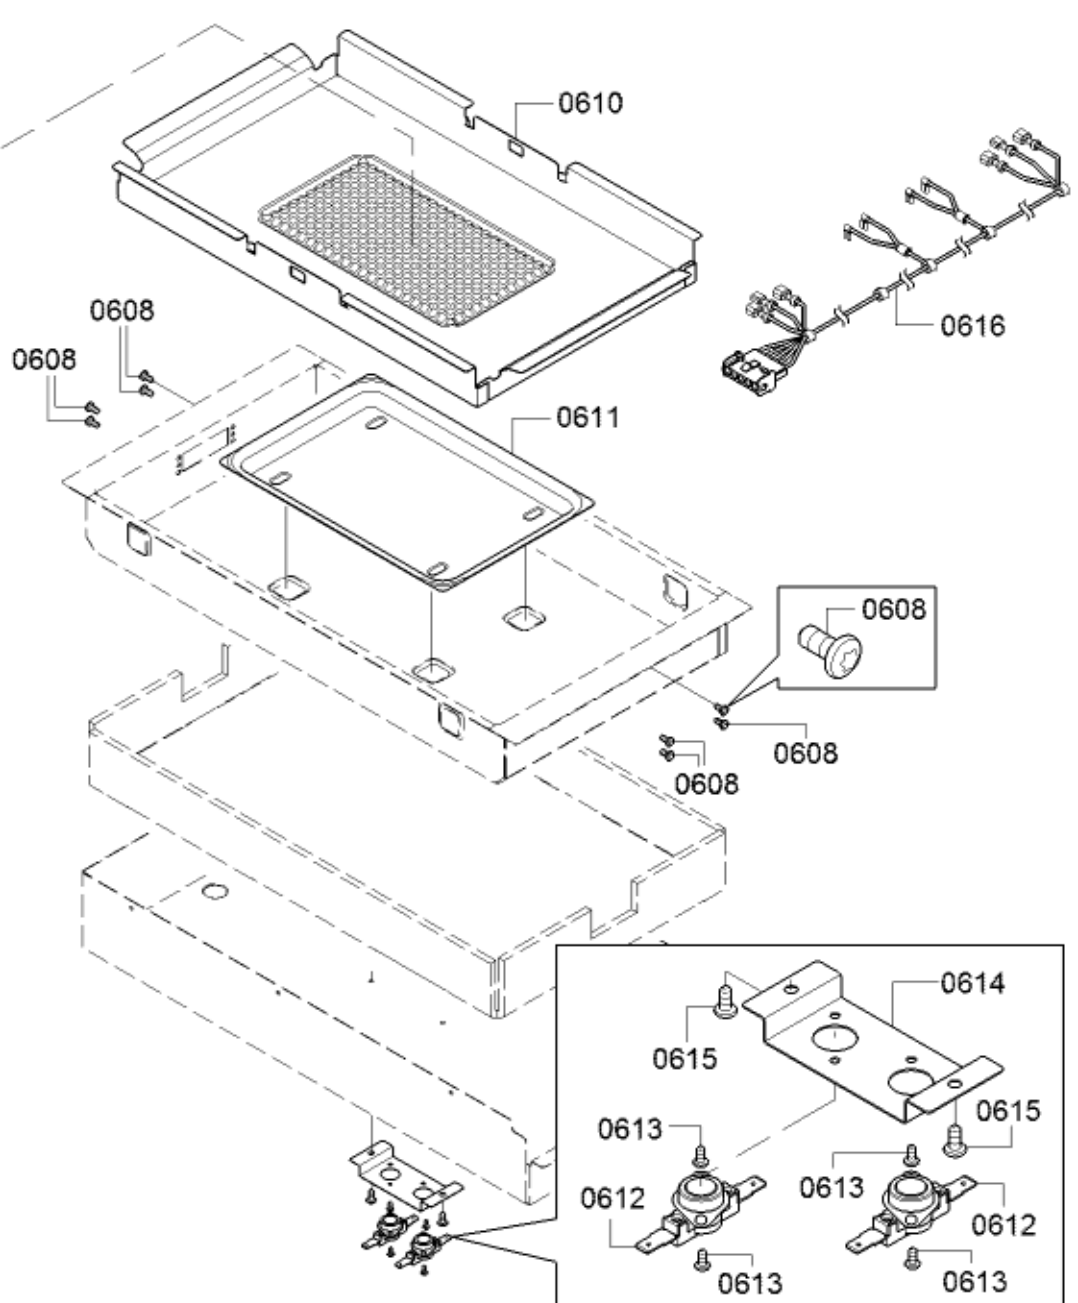

Position ID	Part number.	Replaces:	Description
1101	00497756		Motor
1102	00489178		Bracket
1103	00494383		Pipe connection piece
1104	10007424		Lamp
1105	00709468		Heating element
1108	10008183		Socket
1109	00627375		Temperature sensor
1110	00640401		Heating element
1111	20000143		Cover
1112	11032546		Support
1113	10011396		Bolt
1114	12028136		Adapter
1115	00706444		Cover
1116	00479238		Cover
1118	00687604		Plate
1119	00431908		Broil Element
1106	10010225		Nut
1107	00605039		Washer
8130	00056317		Hard Water Test Strip

Position ID	Part number.	Replaces:	Description
1501	20000155		Door-outer
1502	20000156		Door-inner
1503	10011927		Bolt
1505	10011397		Handle-cap shaped
1506	11032802		Handle-door
1507	10011397		Handle-cap shaped
1508	10010271		Plate
1509	10010274		Screw
1510	10008228		Screw
1511	11032545		Hinge
1512	10011608		Screw
8130	00056317		Hard Water Test Strip

0496

Position ID	Part number.	Replaces:	Description
0401	10004490		Burner cap
0402	10004489		Burner cap
0403	10004493		Burner
0404	10004492		Burner
0405	10004495		Venturi nozzle
0406	10006471		Electrode
0407	10008211		Screw
0408	10004498		Burner housing
0409	10004497		Burner housing
0410	10004531		Screw
0411	10006793		Jet
0412	10006797		Jet
0413	12007259		Ignition device
0414	00701902		Rail
0415	11013687		Hob top
0416	10008221		Heat shield
8130	00056317		Hard Water Test Strip

Position ID	Part number.	Replaces:	Description
1201	10011167		Limiter-temperature
1202	00655613		Temperature sensor
1203	12028079		Heating element
1204	11033375		Panel
1205	11033376		Panel
1208	11033377		Frame
1209	10008224		Screw
1210	12029041		Retaining plate
1211	10004531		Screw
1212	20000136		Drawer
1213	10011397		Handle-cap shaped
1214	12029042		Handle
1215	10011397		Handle-cap shaped
1216	12028891		Insulating part
1206	00709841		Slide
1207	00658253		Slide
8130	00056317		Hard Water Test Strip