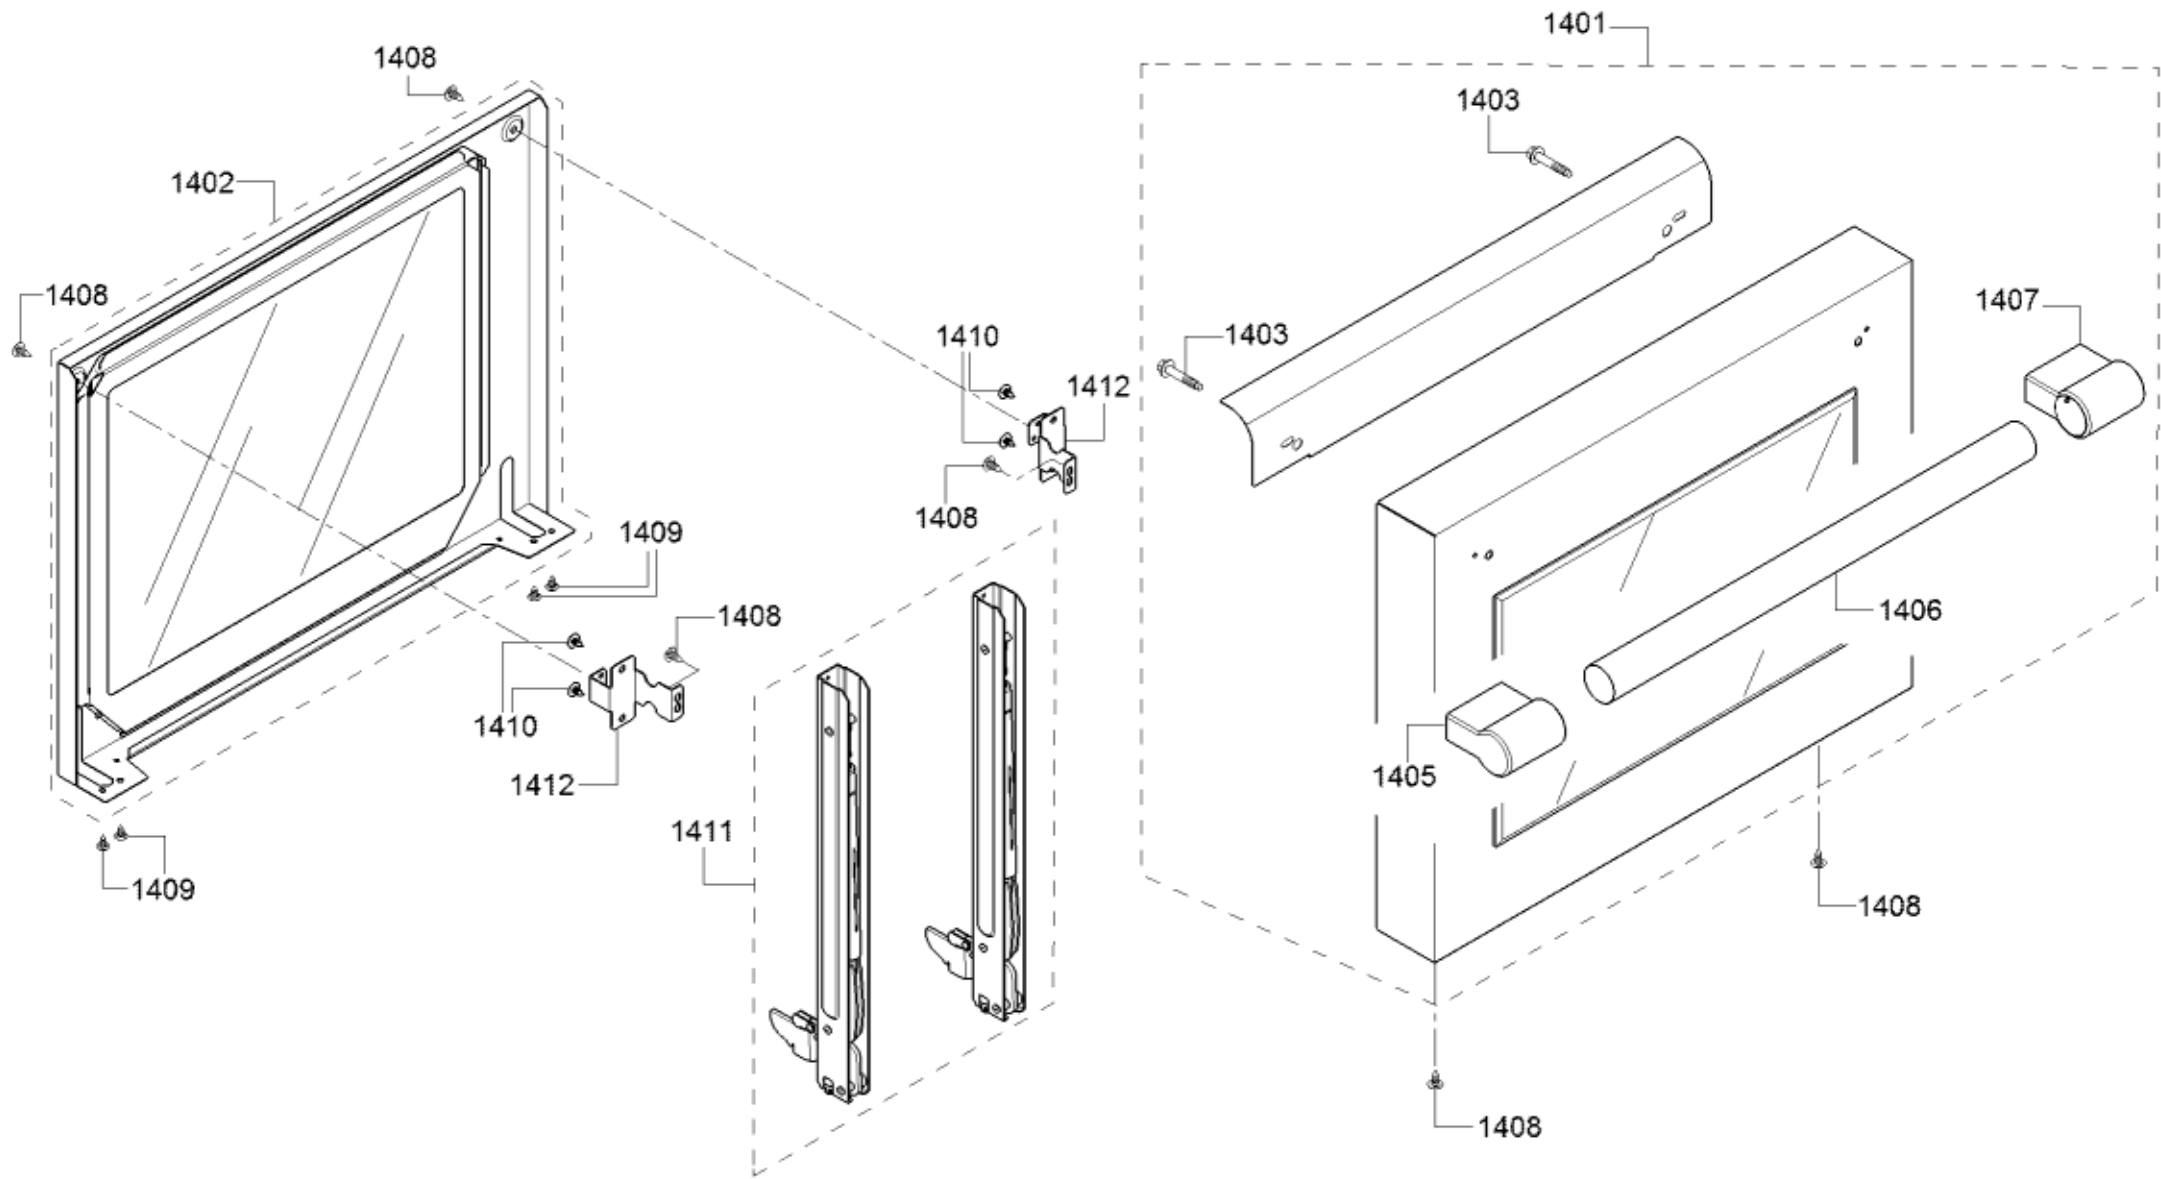

Position ID	Part number.	Replaces:	Description
0501	11032438		Gas tap
0502	11032439		Gas tap
0503	11032444		Gas tap
0504	11032443		Gas tap
0505	11032440		Gas tap
0506	11032441		Gas tap
0510	00423093		Valve
0512	10003806		Valve
0513	10009155		Valve
0514	00420807		Screw
0515	20000141		Manifold
0516	20000140		Manifold
0517	10009569		Bracket
0522	10010270		Pipe connection piece
0523	11032445		Tube
0524	00754658		Regulator-pressure
0526	11032442		Tube
0527	10011592		Extension for inlet
0528	10011560		Connection piece
0529	10011591		Valve
8130	00056317		Hard Water Test Strip

0199

Position ID	Part number.	Replaces:	Description
0101	00146138		Back wall panel
0102	23000092		Back panel
0103	00649417	00752161	Cover
0104	11033374		Panel
0105	20000137		Panel side
0106	20000139		Panel side
0107	10013545		Latch
0108	00619081		Connection piece
0109	20000142		Plate
8130	00056317		Hard Water Test Strip

Position ID	Part number.	Replaces:	Description
1501	20000155		Door-outer
1502	20000156		Door-inner
1503	10011927		Bolt
1505	10011397		Handle-cap shaped
1506	11032802		Handle-door
1507	10011397		Handle-cap shaped
1508	10010271		Plate
1509	10010274		Screw
1510	10008228		Screw
1511	11032545		Hinge
1512	10011608		Screw
8130	00056317		Hard Water Test Strip

Position ID	Part number.	Replaces:	Description
1201	10011167		Limiter-temperature
1202	00655613		Temperature sensor
1203	12028079		Heating element
1204	11033375		Panel
1205	11033376		Panel
1206	00709841		Slide
1207	00658253		Slide
1208	11035740		Frame
1209	10008224		Screw
1210	12029041		Retaining plate
1211	10004531		Screw
1212	20000136		Drawer
1213	10011397		Handle-cap shaped
1214	12029042		Handle
1215	10011397		Handle-cap shaped
1216	12028891		Insulating part
8130	00056317		Hard Water Test Strip