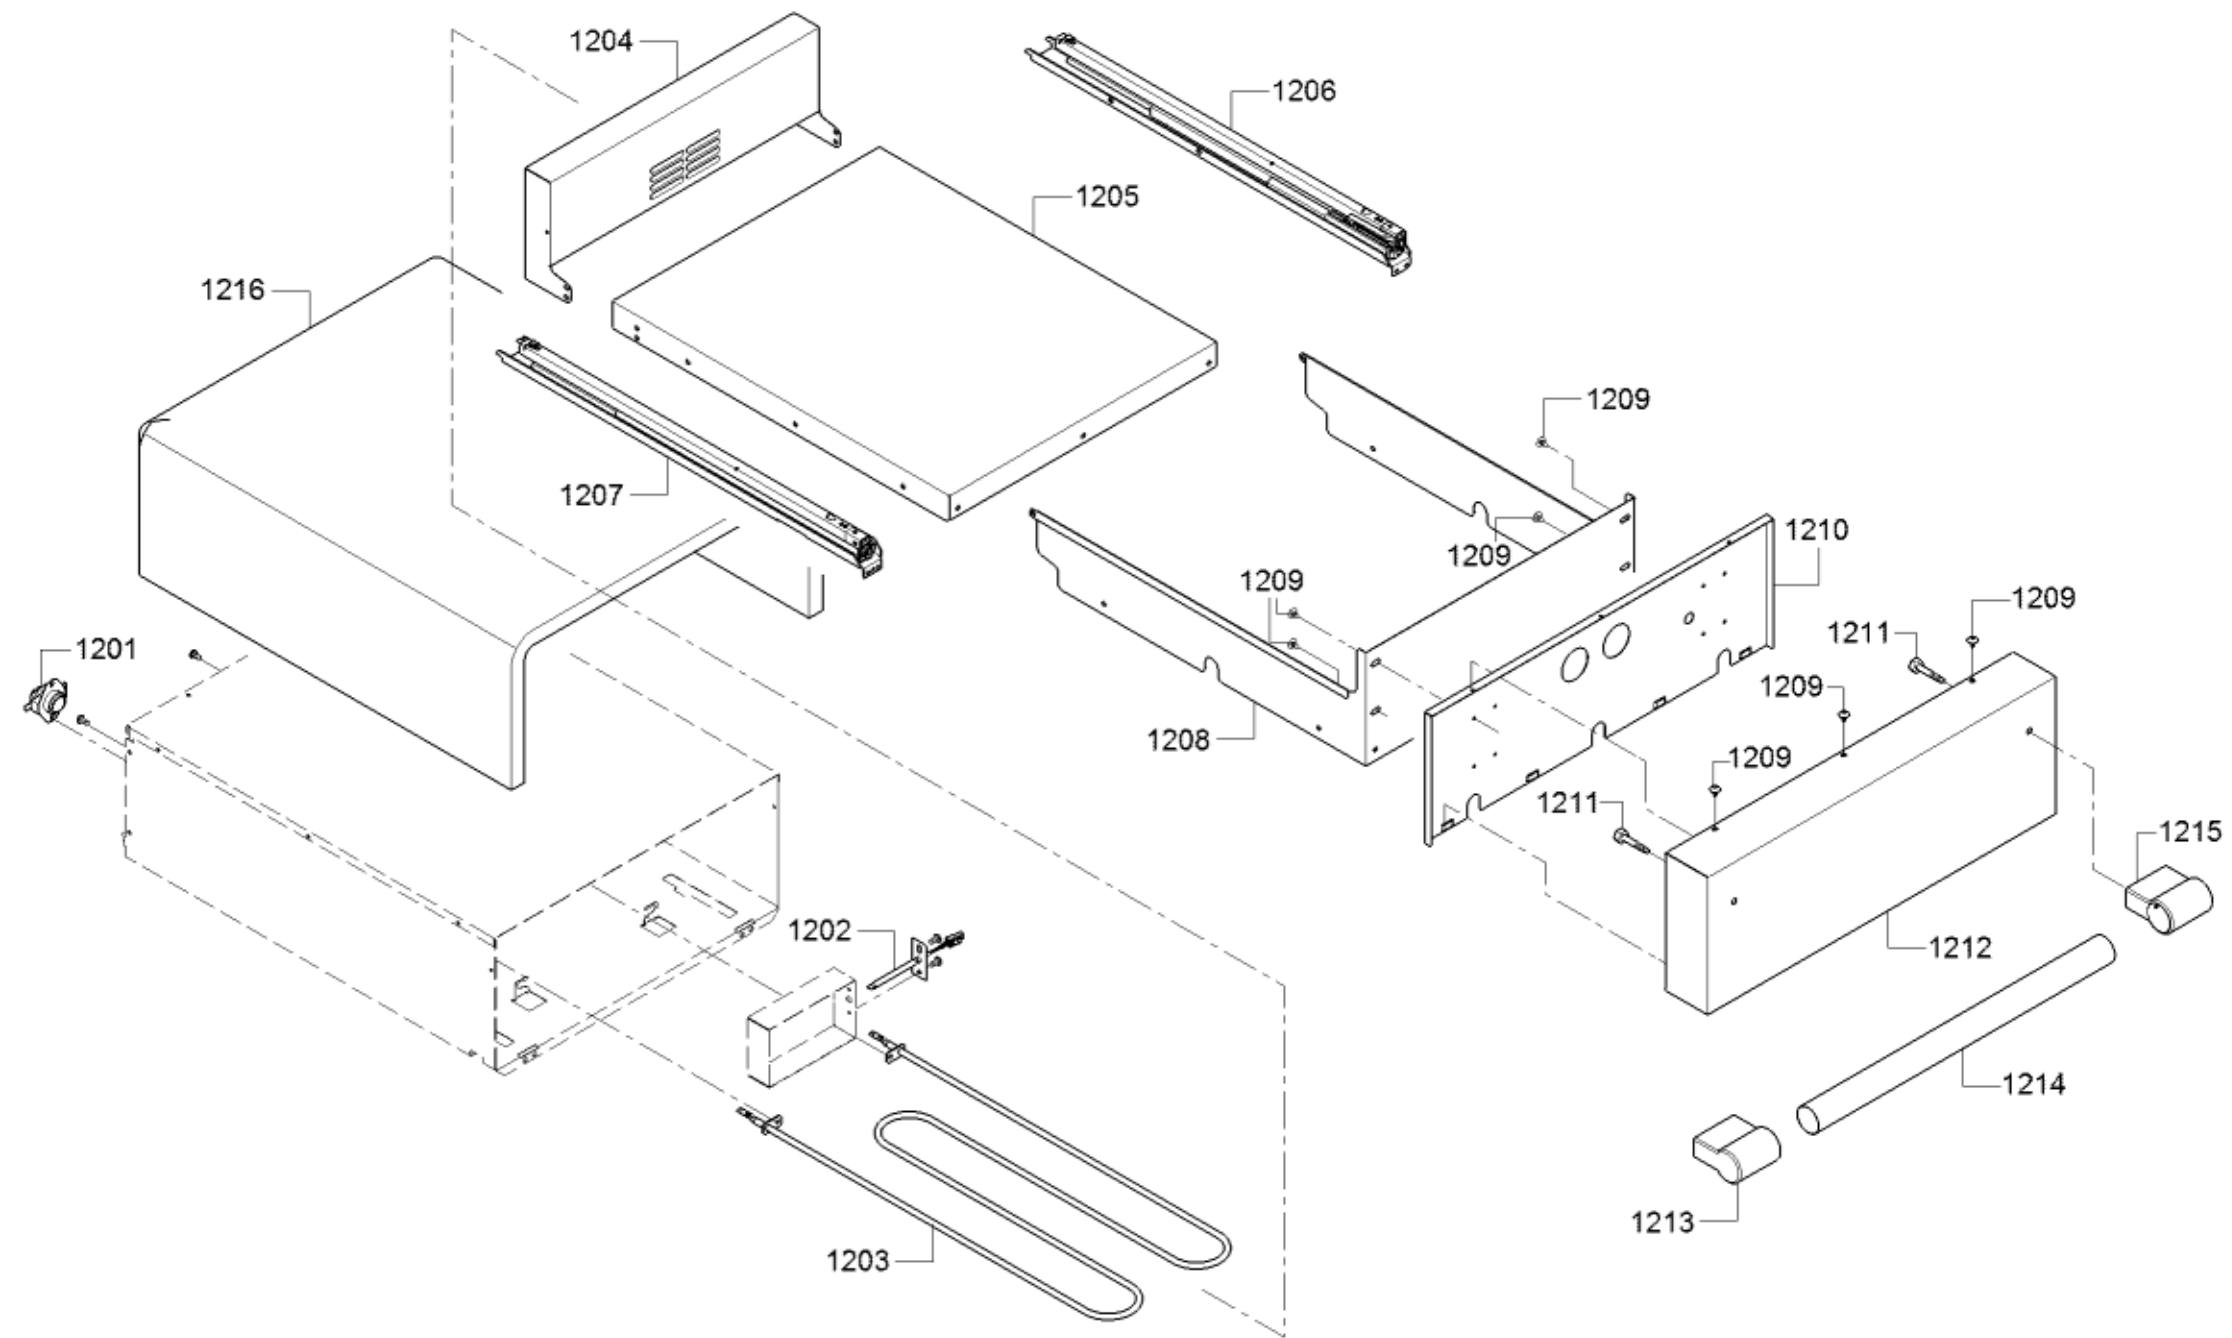

Position ID	Part number.	Replaces:	Description
0501	11032438		Gas tap
0502	11032439		Gas tap
0503	11032444		Gas tap
0504	11032443		Gas tap
0505	11032440		Gas tap
0506	11032441		Gas tap
0510	00423093		Valve
0512	10003806		Valve
0513	10009155		Valve
0514	00420807		Screw
0515	20000141		Manifold
0516	20000140		Manifold
0517	10009569		Bracket
0522	10010270		Pipe connection piece
0523	11032445		Tube
0524	00754658		Regulator-pressure
0526	11032442		Tube
0527	10011592		Extension for inlet
0528	10011560		Connection piece
0529	10011591		Valve
8130	00056317		Hard Water Test Strip

0199

Position ID	Part number.	Replaces:	Description
0101	00146138		Back wall panel
0102	23000092		Back panel
0103	00649417	00752161	Cover
0104	11033374		Panel
0105	20000137		Panel side
0106	20000139		Panel side
0107	10013545		Latch
0108	00619081		Connection piece
0109	20000142		Plate
8130	00056317		Hard Water Test Strip

Position ID	Part number.	Replaces:	Description
1501	20000155		Door-outer
1502	20000156		Door-inner
1503	10011927		Bolt
1505	10011397		Handle-cap shaped
1506	11032802		Handle-door
1507	10011397		Handle-cap shaped
1508	10010271		Plate
1509	10010274		Screw
1510	10008228		Screw
1511	11032545		Hinge
1512	10011608		Screw
8130	00056317		Hard Water Test Strip

Position ID	Part number.	Replaces:	Description
1201	10011167		Limiter-temperature
1202	00655613		Temperature sensor
1203	12028079		Heating element
1204	11033375		Panel
1205	11033376		Panel
1206	00709841		Slide
1207	00658253		Slide
1208	11035740		Frame
1209	10008224		Screw
1210	12029041		Retaining plate
1211	10004531		Screw
1212	20000136		Drawer
1213	10011397		Handle-cap shaped
1214	12029042		Handle
1215	10011397		Handle-cap shaped
1216	12028891		Insulating part
8130	00056317		Hard Water Test Strip