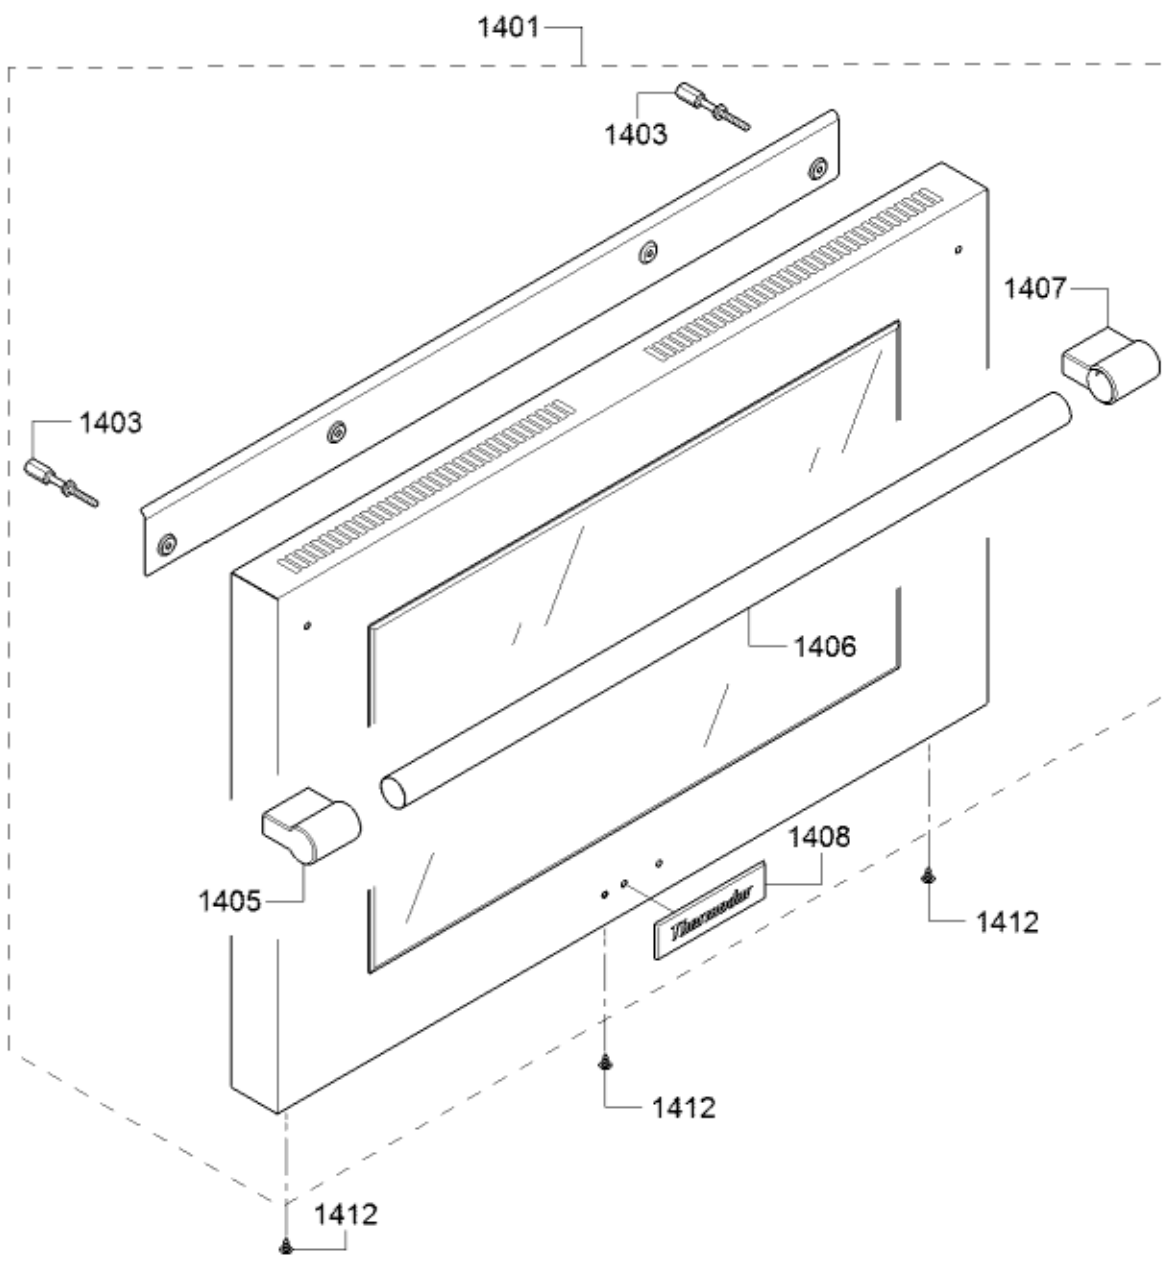

0743	12012945		Adapter
0708	12031987		Connectivity module
8130	00056317		Hard Water Test Strip

Position ID	Part number.	Replaces:	Description
1501	00145306		Grill grid
1502	00637940		Grate Foot Replacement Kit
1503	00623653		Sponge for Steam Convection Ovens
1504	00774617		36" Telescopic Rack
1505	11013689		Grill tray
1506	00484628	00449757	Tray for Broiler Pan
1507	11006670		Wire Rack for Steam Ovens
1508	11014476		Cooking dish GN
1509	00664949		Unperforated Steam Oven Baking Tray (Large)
1510	00577553		Perforated Steam Oven Pan (Small)
1511	00577552		Unperforated Steam Oven Pan (Small)
1512	12022200		Sensor
1513	10011639		Bracket
8130	00056317		Hard Water Test Strip

Position ID	Part number.	Replaces:	Description
0601	00145818		Grill plate smooth
0602	11013686		Tray
0603	00445588		Heating element
0604	12028080		Tray
0605	00145856		Retaining plate
0606	00655590		Safety pan retainer
0607	12013517		Spacer
0610	12028084		Cable harness
8130	00056317		Hard Water Test Strip

0496

Position ID	Part number.	Replaces:	Description
0401	10004490		Burner cap
0402	10004489		Burner cap
0403	10004493		Burner
0404	10004492		Burner
0405	10004495		Venturi nozzle
0406	10006471		Electrode
0408	10004498		Burner housing
0409	10004497		Burner housing
0411	10006793		Jet
0412	10006795		Jet
0413	12007259		Ignition device
0414	00701902		Rail
0415	11013687		Hob top
0416	10008221		Heat shield
8130	00056317		Hard Water Test Strip

Position ID	Part number.	Replaces:	Description
1001	00497756		Motor
1002	00489178		Bracket
1003	00494383		Pipe connection piece
1004	10007424		Lamp
1005	00709468		Heating element
1008	10008183		Socket
1009	00627375		Temperature sensor
1010	00640401		Heating element
1011	20000143		Cover
1012	11032546		Support
1013	10011396		Bolt
1014	12028136		Adapter
1015	00706444		Cover
1016	00479238		Cover
1018	00687604		Plate
1019	00431908		Broil Element
1006	10010225		Nut
1007	00605039		Washer
8130	00056317		Hard Water Test Strip