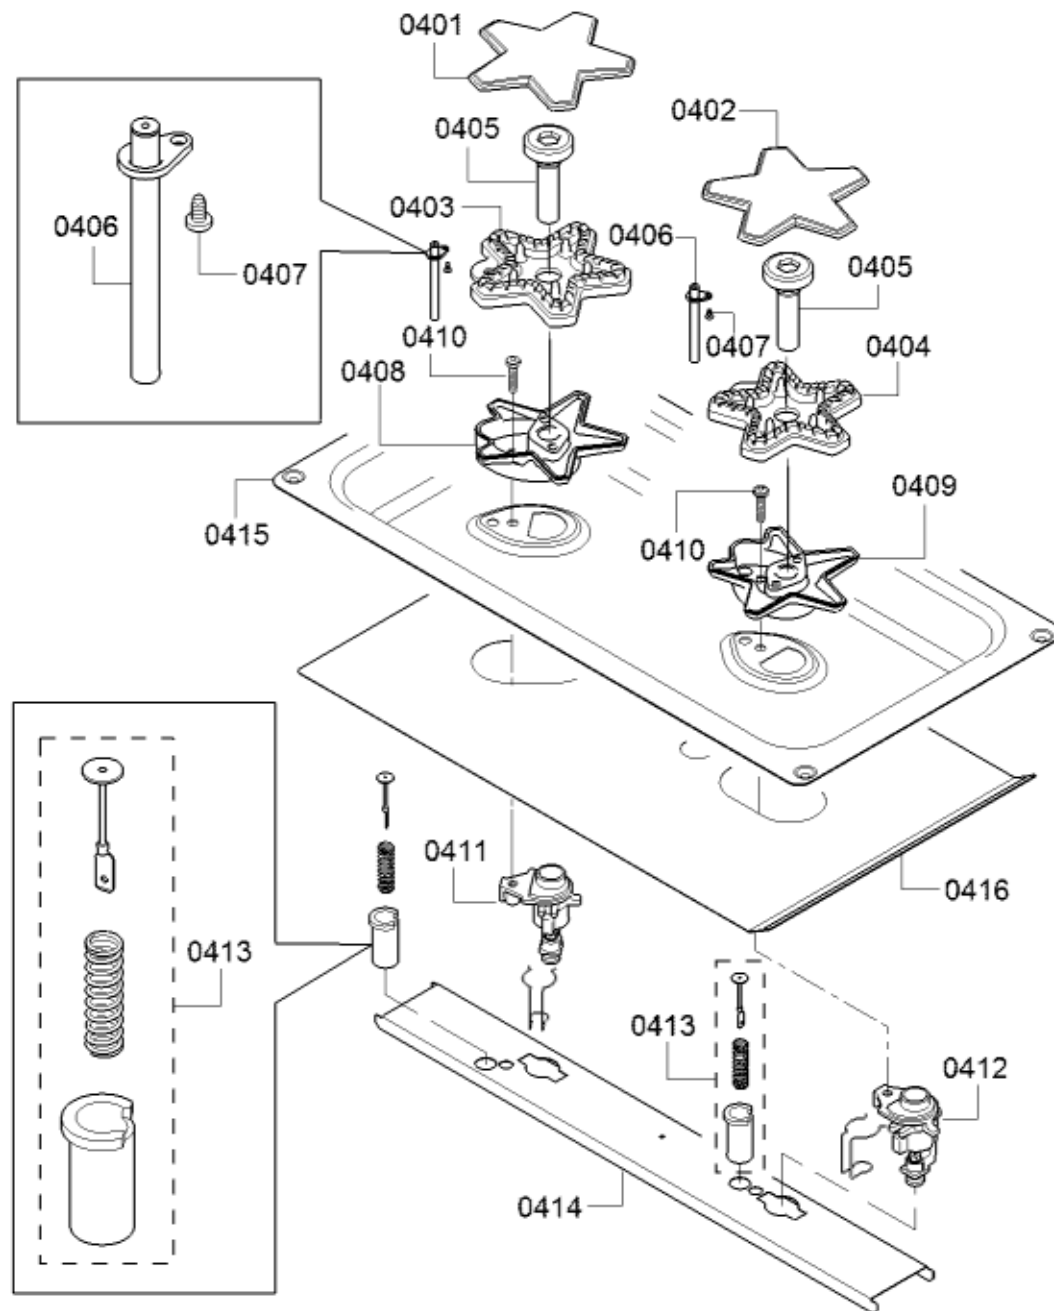

Position ID	Part number.	Replaces:	Description
0901	12028083		Water tank
0902	12004447		Salver
0903	00643179		Sealing
0904	10012026		Nut
0905	10012023		Hose-inlet
0906	00608739		Valve-magnet
0907	00644010		Holder
0908	10012024		Hose-vent
0909	00745311		Trimplate
0910	10012098		Nut
0911	00647003		PC board
0920	00655580		Cable harness
8130	00056317		Hard Water Test Strip

0743	12012945		Adapter
0708	12031987		Connectivity module
8130	00056317		Hard Water Test Strip

Position ID	Part number.	Replaces:	Description
1501	00145306		Grill grid
1502	00637940		Grate Foot Replacement Kit
1503	00623653		Sponge for Steam Convection Ovens
1504	00774617		36" Telescopic Rack
1505	11013689		Grill tray
1506	00484628	00449757	Tray for Broiler Pan
1507	11006670		Wire Rack for Steam Ovens
1508	11014476		Cooking dish GN
1509	00664949		Unperforated Steam Oven Baking Tray (Large)
1510	00577553		Perforated Steam Oven Pan (Small)
1511	00577552		Unperforated Steam Oven Pan (Small)
1512	12022200		Sensor
1513	10011639		Bracket
8130	00056317		Hard Water Test Strip

0496

Position ID	Part number.	Replaces:	Description
0401	10004490		Burner cap
0402	10004489		Burner cap
0403	10004493		Burner
0404	10004492		Burner
0405	10004495		Venturi nozzle
0406	10006471		Electrode
0408	10004498		Burner housing
0409	10004497		Burner housing
0411	10006793		Jet
0412	10006795		Jet
0413	12007259		Ignition device
0414	00701902		Rail
0415	11013687		Hob top
0416	10008221		Heat shield
8130	00056317		Hard Water Test Strip