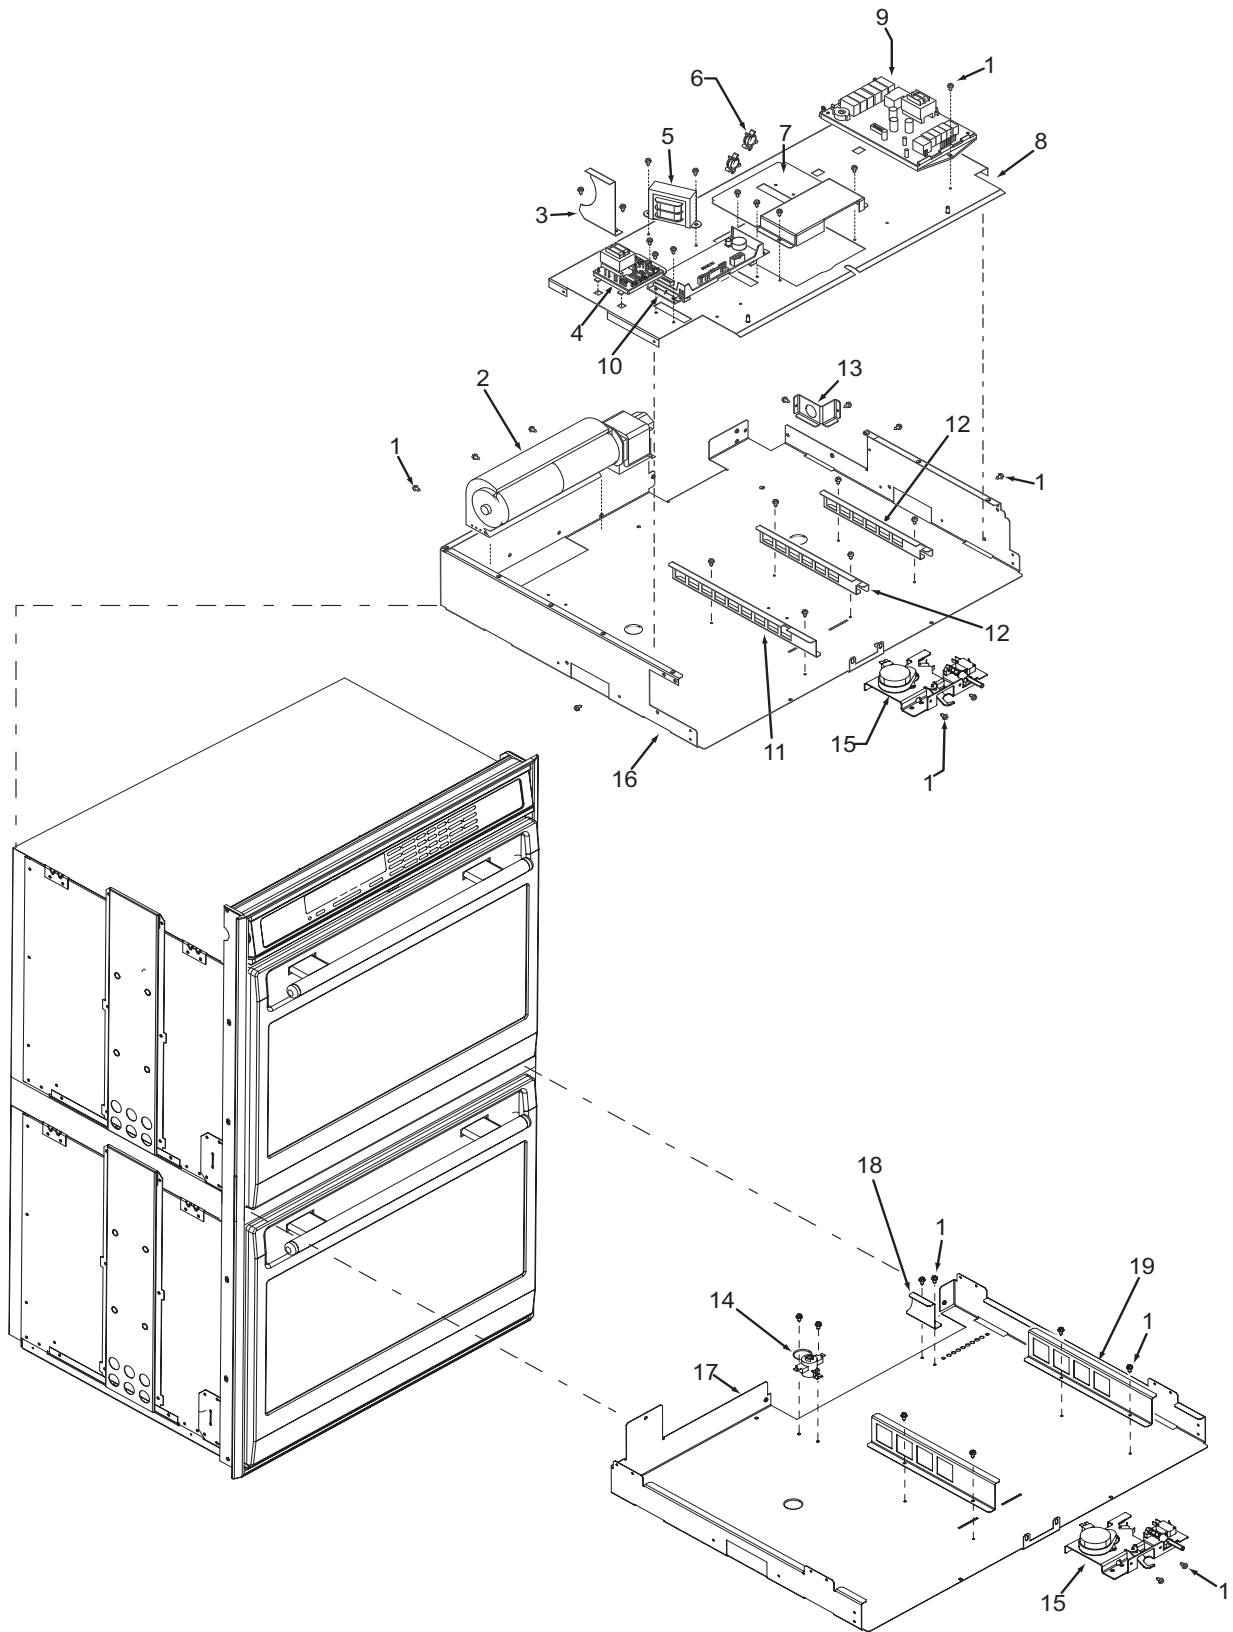

**30" Oven Modules Parts List
Single and Double Oven**

<u>Ref #</u>	<u>Part #</u>	<u>Description</u>
1	801542	Screw, 8-18x3/8"
2	800381	Fan, Cooling, Upper
3	801224	Bracket, Air Diverter Top
4	801363	Control Board, Stepper Motor
5	800950	Transformer, Light
6	801912	Strain Relief, Plastic
7	800385	Cover, Latch
8	803356	Plate, Mounting Hardware
9	806822	Board, Relay, 30"/36"
10	806551	Controller, Oven, Single, 30"
	806552	Controller, Oven, Double, 30"
11	820130	Bracket-Z, Latch, Top Oven
12	800383	Bracket, Support, Top Module
13	800375	Bracket, Cord, Power
14	804537	Thermal Cut Out (Double Oven)
15	800263	Latch, Motorized
16	807542	Pan, Module, 30"
17	800386	Pan, Middle, DO
18	801212	Bracket, Air Diverter, DO
19	820129	Bracket-Z, Latch, Bottom Oven, DO

**36" Oven Modules Parts List
Single Oven**

<u>Ref #</u>	<u>Part #</u>	<u>Description</u>
1	801542	Screw, 8-18x3/8"
2	800381	Fan, Cooling, Upper
3	801224	Bracket, Air Diverter Top
4	801363	Control Board, Stepper Motor
5	800950	Transformer, Light
6	801912	Strain Relief, Plastic
7	800385	Cover, Latch
8	803356	Plate, Mounting Hardware
9	806822	Board, Relay, 30"/36"
10	806560	Oven controller, Single 36"
11	820130	Bracket-Z, Latch
12	800383	Bracket, Support, Top Module
13	800375	Bracket, Cord, Power
14	804537	Thermal Cut Out
15	800263	Latch, Motorized
16	807543	Pan, Module, 36"

Not Shown

800714	Cable, Relay to Controller, 28"
805685	Cable, Relay to Controller, 21"
801714	Power Cord Conduit, Single
801252	Power Cord Conduit, Double

**Oven Modules Exploded View
Single and Double Oven**