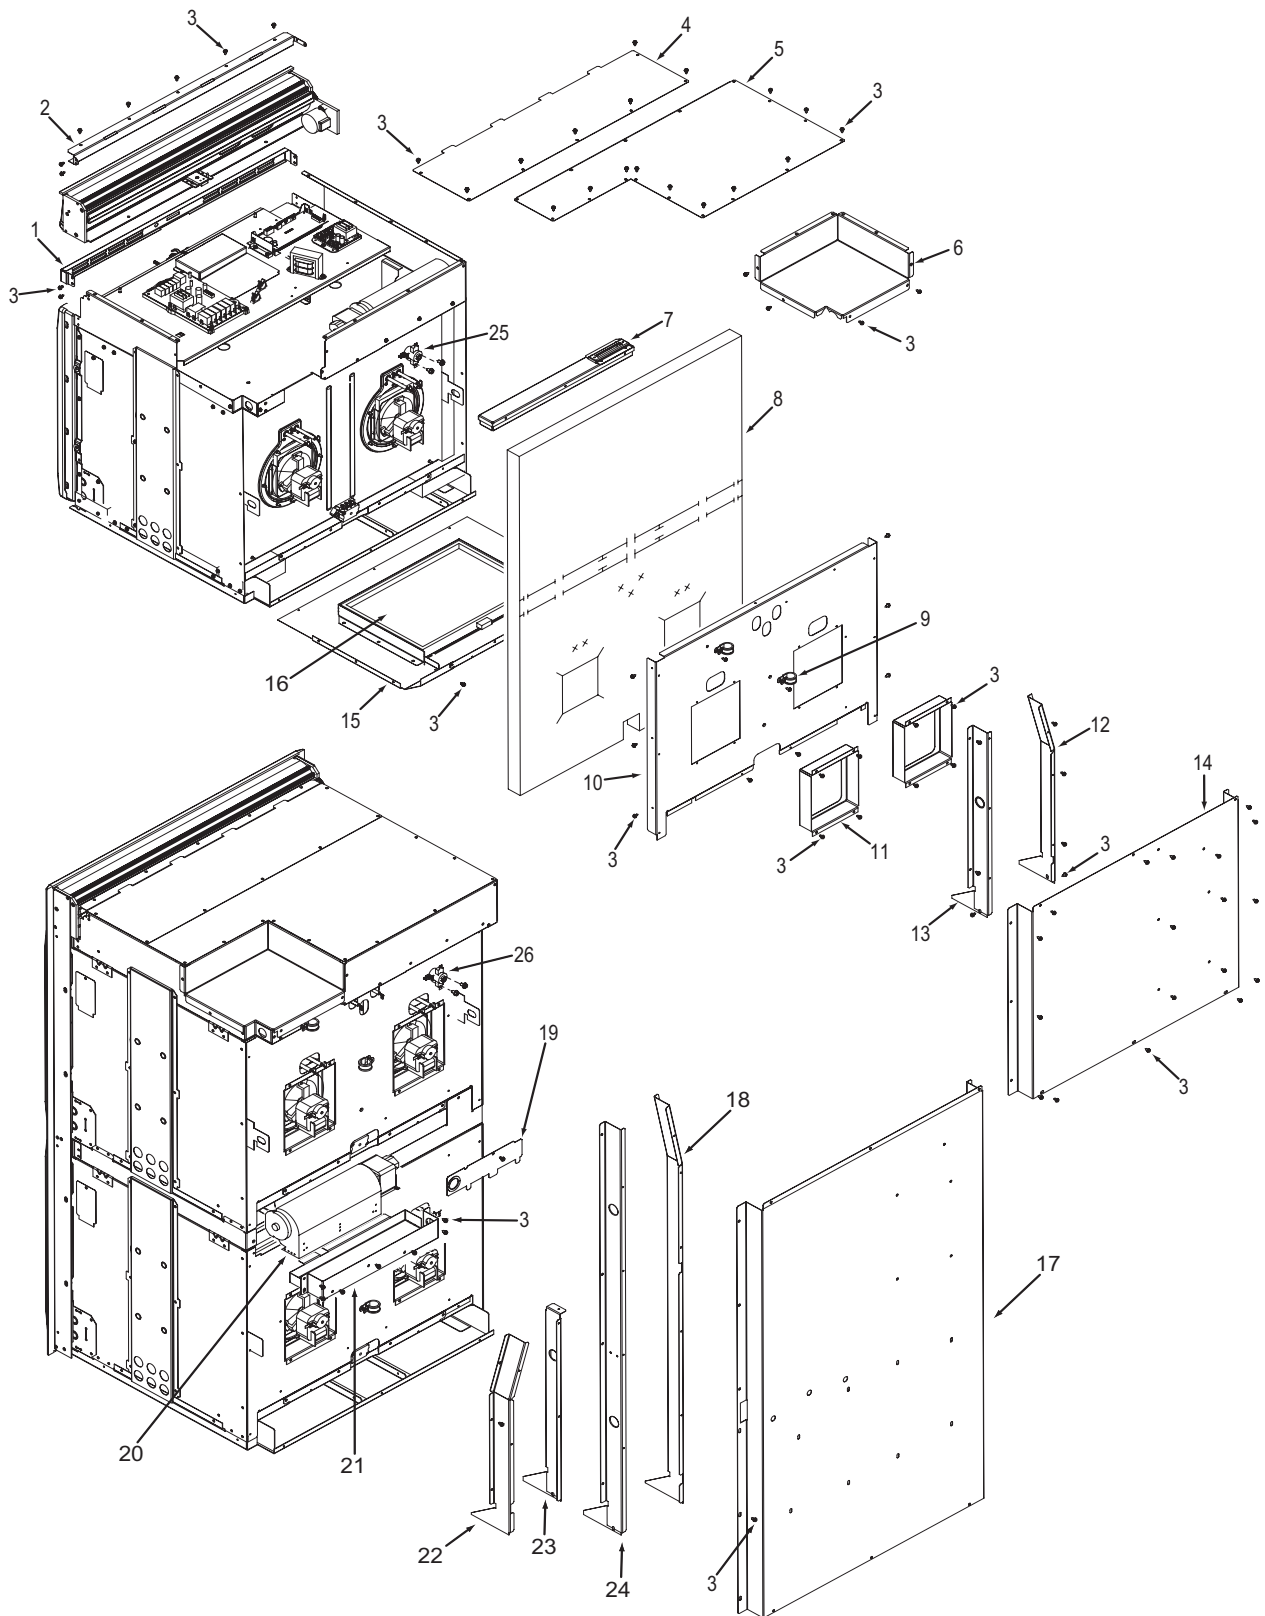

Not Shown

801241 Plate, Vent Middle

**36" Back View Parts List
Single Oven**

<u>Ref #</u>	<u>Part #</u>	<u>Description</u>
1	801536	Face Plate, Venting, Upper, 36"
2	801582	Stiffener, Top Module, 36"
3	801542	Screw, 8-18x3/8"
4	801478	Panel, Top Module, Front, 36"
5	801331	Cover, Large, 36"
6	801803	Cover, Small, Top Module, 36"
7	801700	Catalyst, Sub Assembly
8	805979	Insulation, Cavity, Top, 36"
	805980	Insulation, Cavity, Back, 36"
9	801913	Strain Relief, Metal, 36"
10	803329	Panel, Insulation, Back, 36"
11	802918	Panel, Inner, Back, 36"
12	803334	Channel, Exhaust, 36"
13	803327	Channel, Cooling, 36"
14	801506	Panel, Cover, Back, 36"
15	802700*	Bake, Pan Sub Assembly, 36"
16	800360*	Element, Bake, 36"

* See Bake Pan Assembly exploded view page 14.

**Oven Back Exploded View
Single and Double Oven**

**30" Side and Base View Parts List
Single and Double Oven**

<u>Ref #</u>	<u>Part #</u>	<u>Description</u>
1	820125	Channel, Upper Venting
2	800890	Cover, Temperature Probe
3	801721	Enclosure, Rt Side 30"
4	801475	Bracket, Hold Down
5	801530	Insulation, Light
6	800926	Hinge, Pocket
7	806612	Insulation, Cavity, Hinge
8	800364	Stiffener, U-Wrap
9	806608	Insulation, Cavity, Right Side
10	804549	Base, Assembly Single
	804541	Base, Assembly, Double
11	806609	Insulation, Cavity, Left Side
12	801720	Enclosure, Left Side, 30"