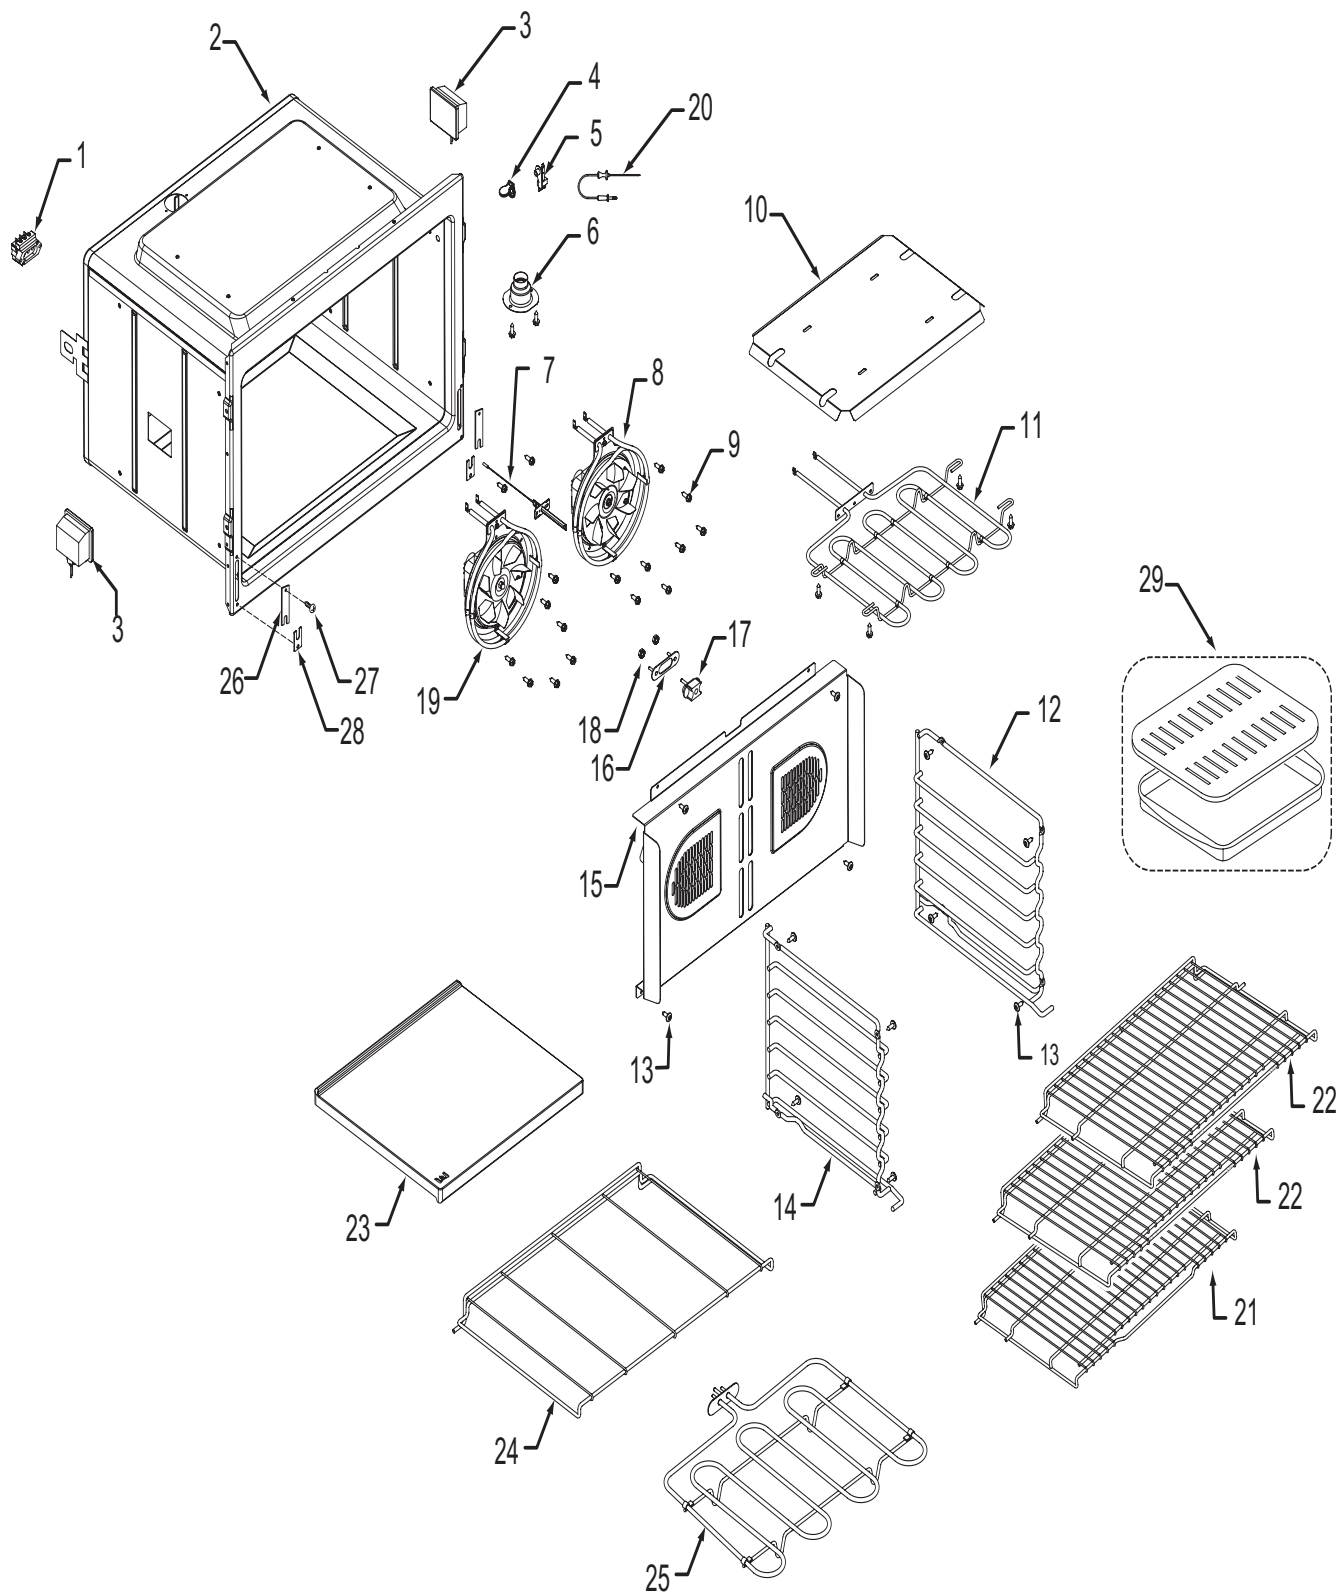

**30" Oven Cavity Parts List
Single and Double Oven**

<u>Ref #</u>	<u>Part #</u>	<u>Description</u>
1	803140	Receptacle, Pizza Element
2	N/A	Cavity, Oven (Contact Factory)
3	800307	Light, Oven
4	800943	Cover, Probe Switch
5	800942	Switch, Probe
6	800304	Catalyst, Smoke
7	800306	Sensor, Temperature
8	800701	Fan, Convection Assy., Cw
9	801544	Screw, 8-32x1/2"
10	801122	Pan, Broil Element
11	801120	Element, Broil, 30"
12	800368	Guide, Rack, Right
13	802704	Screw, 8-32x1/2 Lo Profile
14	801141	Guide, Rack, Left
15	802898	Convection Baffle Assembly, 30"
16	801417	Plate, Retainer
17	803141	Receptacle, Plug, Ceramic
18	801049	Nut, 8-32 Keps
19	800699	Fan, Convection Assy., Ccw
20	800529	Probe, Temperature
21	802988	Rack, Oven 30"
22	803062	Rack, Oven Flat 30"
23	803859	Stone, Pizza
24	800735	Rack, Pizza Stone, 30"
25	800717	Element, Pizza 3500 Watt 230V
26	803373	Clip, Retainer Hinge
27	802929	Screw 6-20X5/8 PH TRS HD T-AB, Black
28	803323	Cover, Plate
29	804712	Accessory Pkg Broiler Pan Set

**36" Oven Cavity Parts List
Single Oven**

<u>Ref #</u>	<u>Part #</u>	<u>Description</u>
1	803140	Receptacle, Pizza Element
2	N/A	Cavity, Oven (Contact Factory)
3	800307	Light, Oven
4	800493	Cover, Probe Switch
5	800942	Switch, Probe
6	800304	Catalyst, Smoke
7	800306	Sensor, Temperature
8	800701	Fan, Convection Assy., Cw
9	801544	Screw, 8-32x1/2"
10	801616	Deflector, Pan Broil
11	801615	Element, Broil, 36"
12	800734	Guide, Rack, Right
13	802704	Screw, 8-32x1/2 Lo Profile
14	801142	Guide, Rack, Left
15	802900	Convection Baffle Assembly, 36"
16	801417	Plate, Retainer
17	803141	Receptacle, Plug, Ceramic
18	801049	Nut, 8-32 Keps
19	800699	Fan, Convection Assy., Ccw
20	800529	Probe, Temperature
21	802989	Rack, Oven 36"
22	803063	Rack, Oven Flat 36"
23	803859	Stone, Pizza
24	800736	Rack, Pizza Stone, 36"
25	800717	Element, Pizza 3500 Watt 230V
26	803373	Clip, Retainer Hinge
27	802929	Screw 6-20X5/8 PH TRS HD T-AB, Black
28	803323	Cover, Plate
29	804712	Accessory Pkg Broiler Pan Set

Not Shown

803816	Light Bulb
801949	Pizza Peel
801554	Hard Fiber Flat Washer

**Oven Cavity Exploded View
Single and Double Oven**