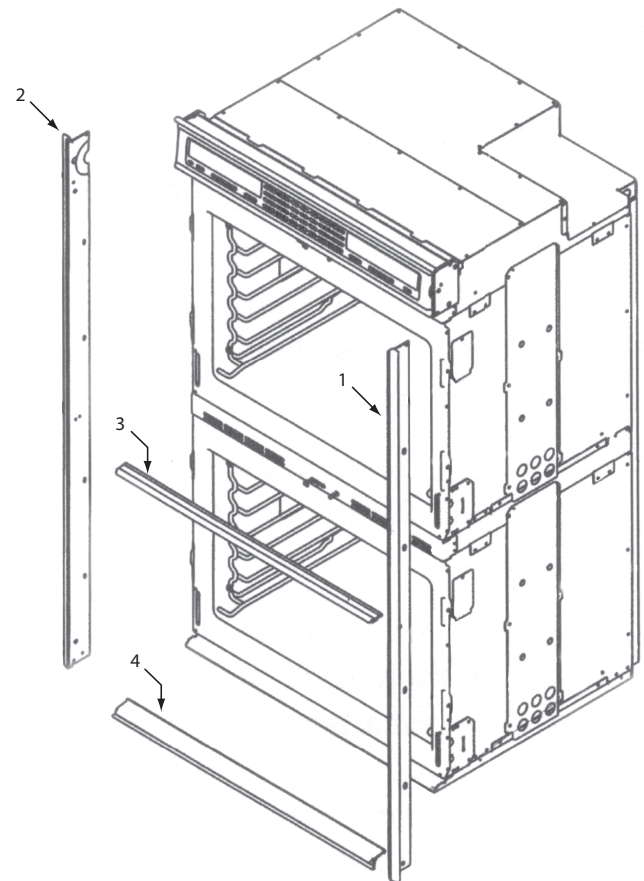

Trim Exploded View

Model #	Ref#	Part #	Description
SO30F/S	1	800706	Extrusion, Side, Right
	2	800707	Extrusion, Side, Left
	3	805115	Extrusion, Bottom
SO36U/S	1	800706	Extrusion, Side, Right
	2	800707	Extrusion, Side, Left
	3	802731	Extrusion, Bottom
SO30U/B	1	800525	Extrusion, Side, Right
	2	800524	Extrusion, Side, Left
	3	805175	Extrusion, Bottom
SO36U/B	1	802740	Extrusion, Side, Right
	2	802739	Extrusion, Side, Left
	3	802743	Extrusion, Bottom

Model #	Ref#	Part #	Description
DO30F/S	1	800389	Extrusion, Side, Right
	2	800390	Extrusion, Side, Left
	3	802719	Extrusion, Middle
	4	805115	Extrusion, Bottom
DO30U/S	1	800389	Extrusion, Side, Right
	2	800390	Extrusion, Side, Left
	2	803966	Extrusion, Side, Left
	4	805115	Extrusion, Bottom
SO30U/P	1	800518	Extrusion, Side, Right
	2	800519	Extrusion, Side, Left
	4	805174	Extrusion, Bottom
SO36U/P	1	802742	Extrusion, Side, Right
	2	802741	Extrusion, Side, Left
	4	802744	Extrusion, Bottom
DO30U/P	1	805186	Extrusion, Side, Right
	2	805185	Extrusion, Side, Left
	3	805184	Extrusion, Middle
	4	805174	Extrusion, Bottom
DO30U/B	1	805183	Extrusion, Side, Right
	2	805182	Extrusion, Side, Left
	3	805181	Extrusion, Middle
	3	805175	Extrusion, Bottom