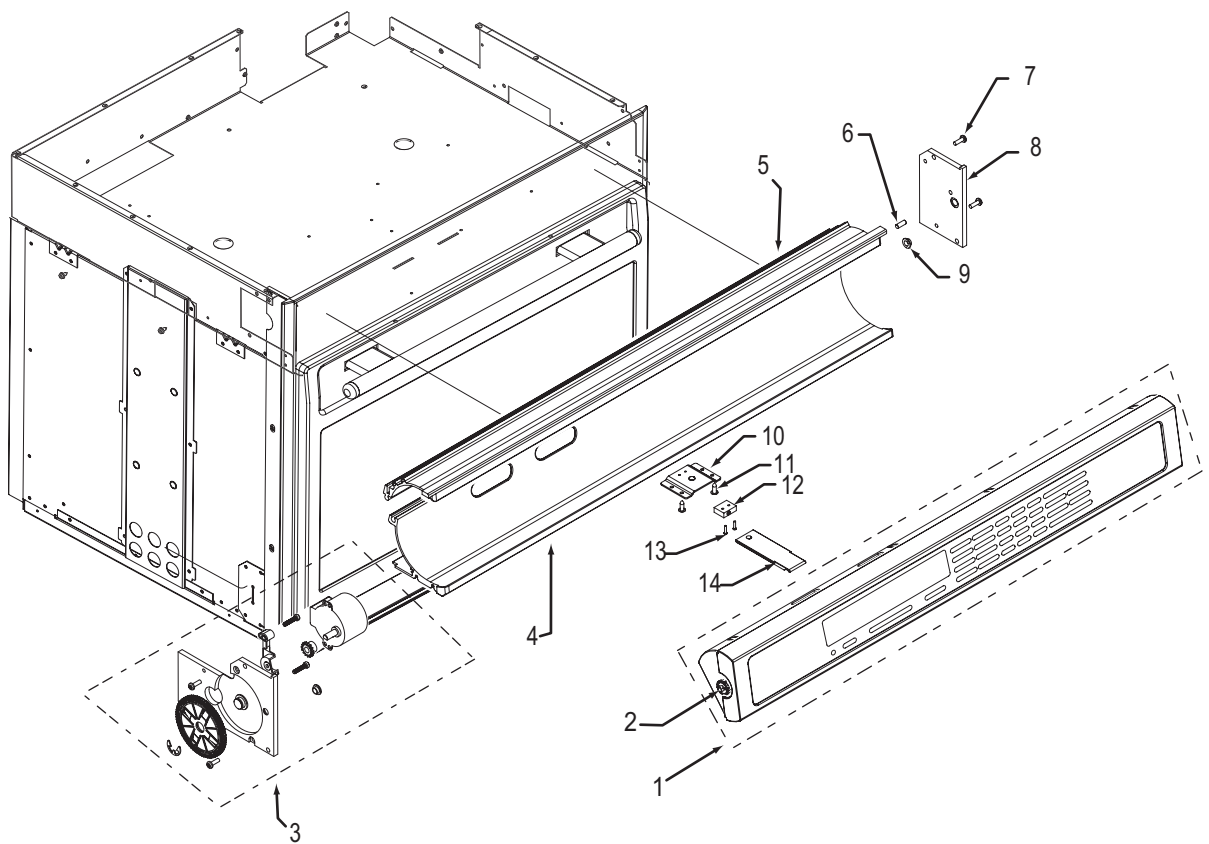

**30" Oven Control Panel Parts List
Single and Double Oven**

<u>Ref #</u>	<u>Part #</u>	<u>Description</u>
1	805081	Control Head, 30, Sngl, Sst
	805104	Control Head, 30, Dbl, Sst
	805106	Control Head, 30, Sngl, Plt
	805107	Control Head, 30, Dbl, Plt
	805109	Control Head, 30, Sngl, Blk
	805110	Control Head, 30, Dbl, Blk
2	805178	Wall Oven Display Pinion Rpl. Pkg.
3	800948	Motor, Drive Assy., Sst
	801734	Motor, Drive Assy., Plt
	801733	Motor, Drive Assy., Blk
4	801231	C-Channel Bottom, 30", Sst
	801738	C-Channel Bottom, 30", Plt
	801740	C-Channel Bottom, 30", Blk
5	801230	C-Channel Top, 30", Sst
	801737	C-Channel Top, 30", Plt
	801739	C-Channel Top, 30", Blk
6	802964	Pin, Stop, Control Panel
7	801538	Screw, 8-32x1/2"
8	802791	Plate, Mounting, Right, Ctrl Panel
9	803484	Bearing, Flange, Control Panel
10	801920	Bracket, Switch, Control Panel
11	801549	Screw, 8-18x1/2"
12	801051	Switch, Actuation, Control Panel
13	801677	Screw, 2-56x3/8"
14	800704	Plunger, Control Display

**36" Oven Control Panel Parts List
Single Oven**

<u>Ref #</u>	<u>Part #</u>	<u>Description</u>
1	805105	Control Head, 36, Sngl, Sst
	805108	Control Head, 36, Sngl, Plt
	805111	Control Head, 36, Sngl, Blk
2	805178	Wall Oven Display Pinion Rpl. Pkg.
3	800948	Motor, Drive Assy., Sst
	801734	Motor, Drive Assy., Plt
	801733	Motor, Drive Assy., Blk
4	801525	C-Channel Bottom, 36", Sst
	801742	C-Channel Bottom, 36", Plt
	801744	C-Channel Bottom, 36", Blk
5	801526	C-Channel Top, 36", Sst
	801741	C-Channel Top, 36", Plt
	801743	C-Channel Top, 36", Blk
6	802964	Pin, Stop, Control Panel
7	801538	Screw, 8-32x1/2"
8	802791	Plate, Mounting, Right, Ctrl Panel
9	803484	Bearing, Flange, Control Panel
10	801920	Bracket, Switch, Control Panel
11	801549	Screw, 8-18x1/2"
12	801051	Switch, Actuation, Control Panel
13	801677	Screw, 2-56x3/8"
14	800704	Plunger, Stainless Steel

Not Shown

803319	Spring, Ribbon Cable, Short
803357	Mount, Cable-Tie, Adhesive

**Oven Control Panel Exploded View
Single and Double Oven**