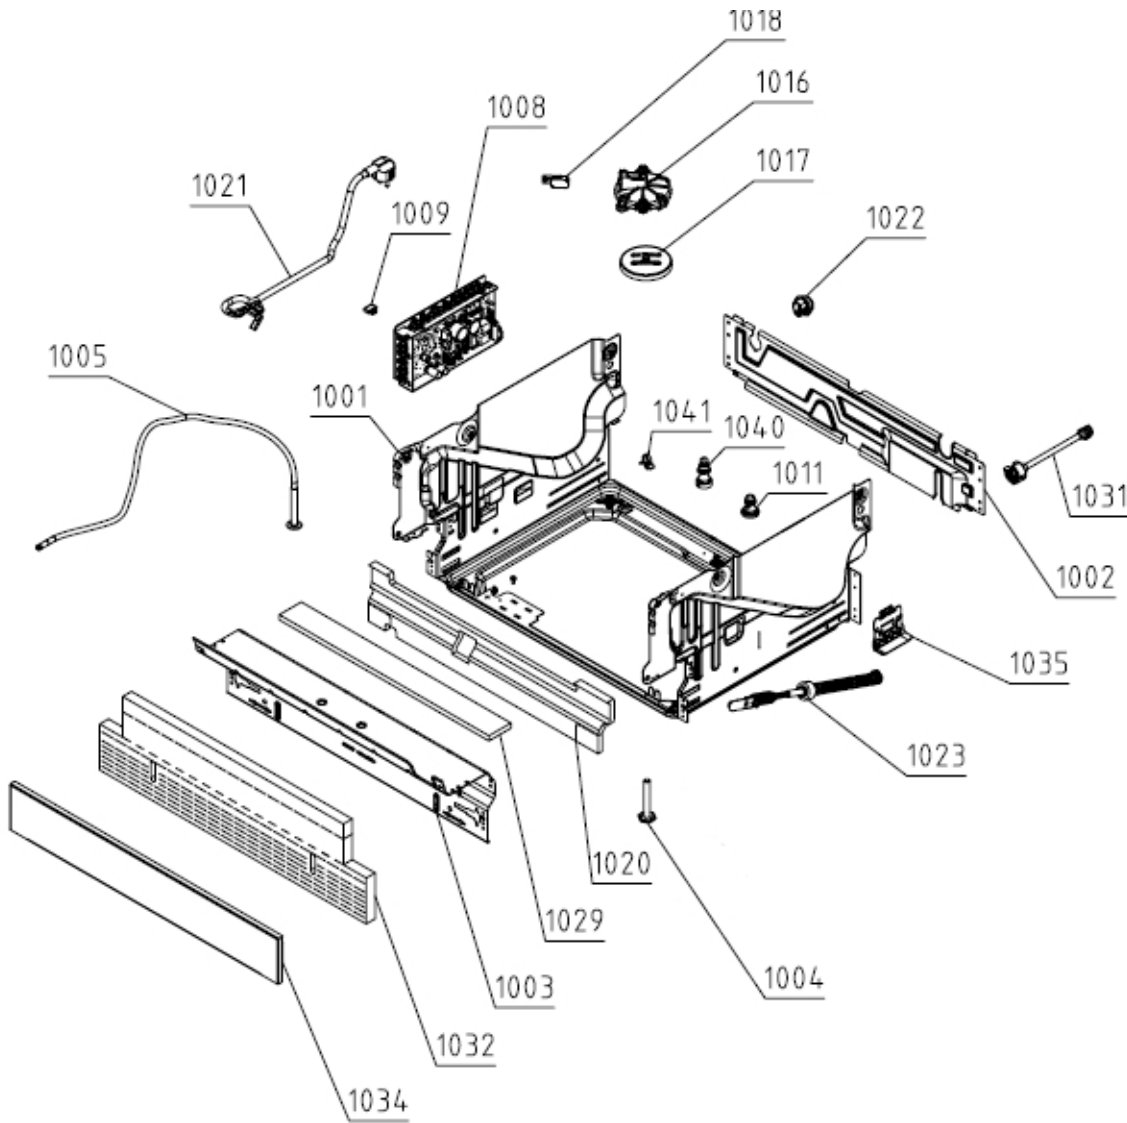

SPARE PARTS LIST

Type	DW40.2	Brand name	ASKO
Model	DBI652IS.U	Version	08.02.2018
Art. No.	729681	Service index	01

160655

Position	Ident	Spare part description	Quantity	Validity	Extra ID
1001	813325	BASE WITH FEET	1		
1001A	700436	SCREW A4 MRT M4X8 VAXED TORX20 BUFAB	2		
1001B	700474	SCREW	4		
1002	587257	BACK PANEL	1		

Position	Ident	Spare part description	Quantity	Validity	Extra ID
1003	700350	COVER	1		
1004	700290	FOOT	2		
1005	700289	ADJUSTABLE FOOT DW ASSY	1		
1008	708818	CONTROL UNIT	1		
1011	576727	CIRCULATION PUMP DAMPER	2		
1016	512052	FLOAT BRACKET	1		
1017	655019	FLOAT	1		
1018	700335	MICROSWITCH	1		
1020	700374	ISOLATION	1		
1021	664836	SUPPLY CORD SJT 3X14AWG 1550	1		
1022	413719	CABLE GROMMET Z13	1		
1023	700527	SPRING	1		
1029	700377	ISOLATION	1		
1031	700266	INLET HOSE	1		
1031B	700483	GASKET	1		
1032	700292	ISOLATION	1		
1034	700541	BASEBOARD	1		
1034A	176604	SCREW RXS 4,2X9,5 FZB	2		
1035	700351	SPRING SUPPORT LEFT	2		
1035A	274037	SCREW RTK ST4,2X9,5 FZB WAX	2		
1040	700408	WASHING MOTOR CUSHION	1		
1041	700411	SUPPORT	1		

Position	Ident	Spare part description	Quantity	Validity	Extra ID
3001	512073	CIRC.PUMP STD W.HEATER 120V 60HZ 1200W	1		
3001A	537874	CLAMP - WIRE D 38	1		
3001B	680172	HEATER,O-RING FOR CIRC.PUMP DW US 1600	1		
3001C	680174	CAPACITOR FOR CIRC.PUMP DW US 120V/60HZ	1		
3002	545949	HOSE SET/CLAMP FOR CIRC.PUMP	1		
3003	461545	DIVERTER VALVE HOUSE M DW	1		
3004	515493	COVER CIRC.PUMP	1		
3005	426740	SPRAYARM UPPER ASSY	1		
3006	700348	SUPPORT	1		

Position	Ident	Spare part description	Quantity	Validity	Extra ID
3009	493522	SPRAYER TUBE D18 DW20	1		
3012	535833	SPRAY TOWER LOW FOR 1 NOZZLE	1		
3013	700323	RING	1		
3014	700437	GASKET	1		
3020	520549	DISCHARGE COVER DW16	1		
3021	474374	SPRAY ARM LOW ASSY DW16	1		
3023	503972	O-RING DW 48X3	1		
3024	592283	INTERMEDIATE ADAPTER	1		
3025	474365	SPRAY ARM HOLDER LOW.5502-B	1		
3026	700270	WIRING HARNESS HOLDER DW70 000	1		
3028	700486	SPRAYTOWER UPPER SI UL4	1		