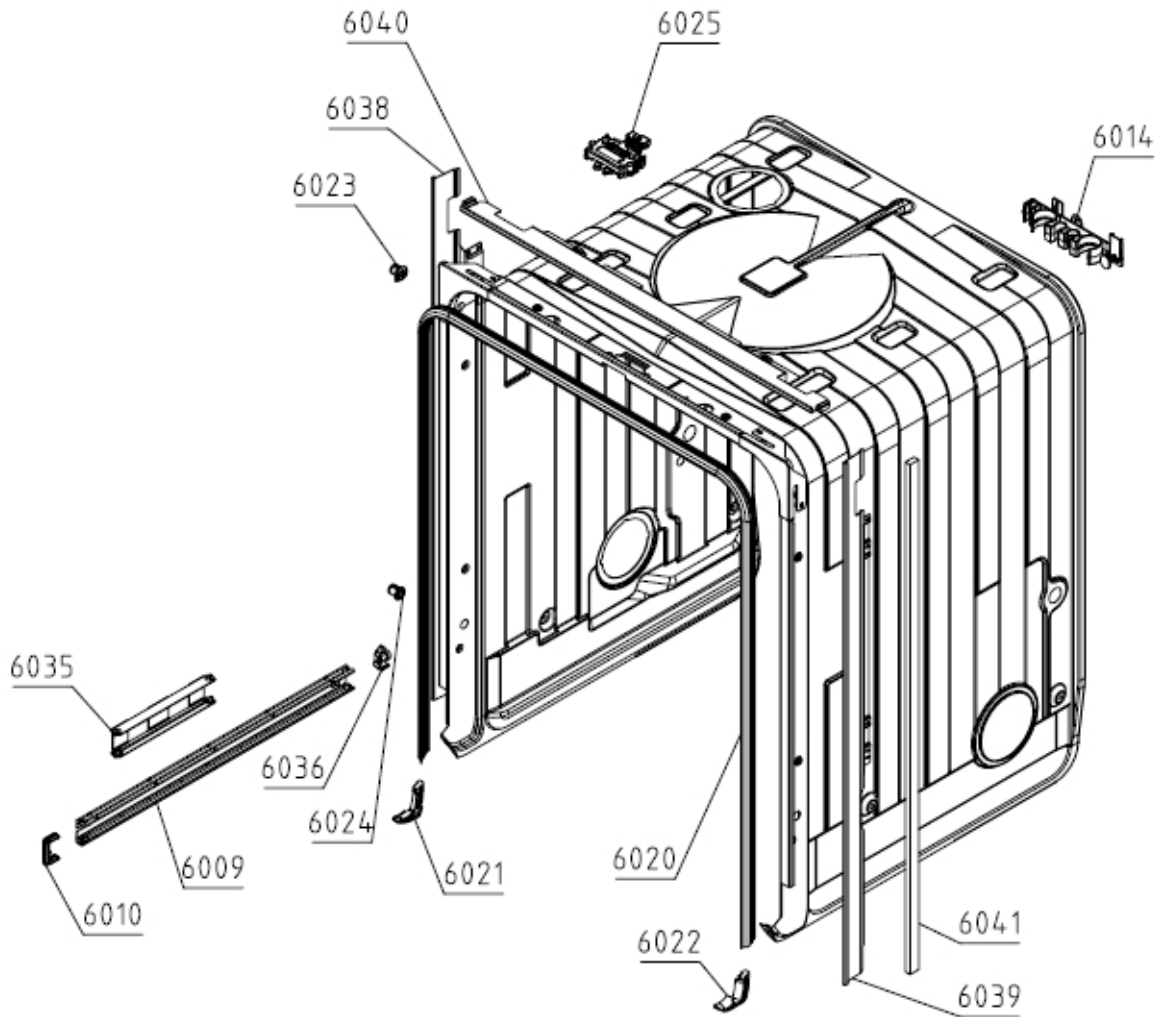

Position	Ident	Spare part description	Quantity	Validity	Extra ID
7013	707187	XTERIOR DOOR ASSY	1		
7014	587181	HANDLE LID CARRIE	1		
7015	588330	HANDLE INT FOR LID	1		
7016	587168	DECORATIVE PLATE HANDLE	1		
7017	587184	ROTARY DAMPER	1		
7023	699066	REINFORCEMENT OUTER DOOR TOP	1		
7024	707323	SET GUIDE PUSH BUTTONS	1		

166107

Position	Ident	Spare part description	Quantity	Validity	Extra ID
6009	797102	GUIDE	2		
6010	700430	RAIL BLOCK	2		
6014	700274	SUPPORT	1		
6020	704575	TUB GASKET DW 1701 UL4	1