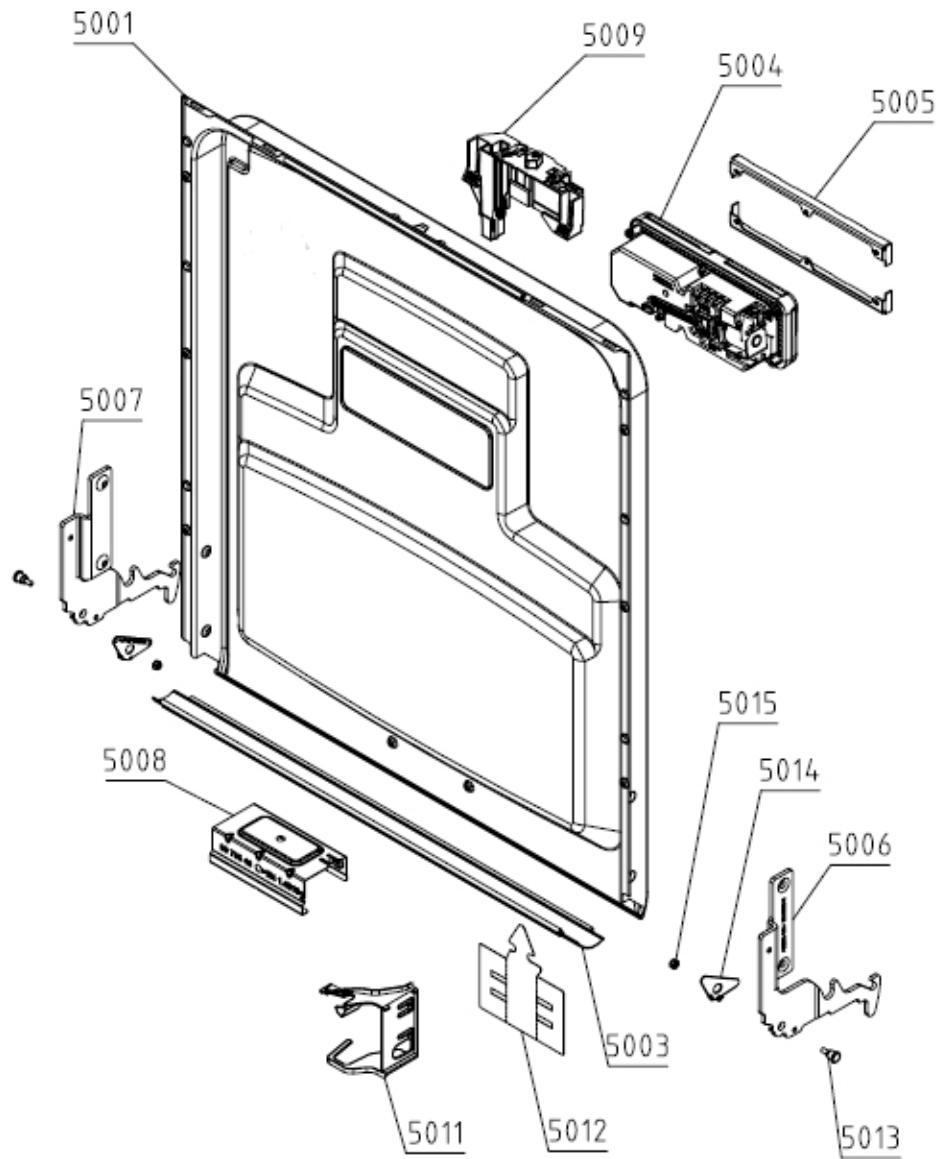

Position	Ident	Spare part description	Quantity	Validity	Extra ID
5001	655729	INTERIOR DOOR FS/SI XL DW40 ASSY	1		
5001A	700470	SCREW ST4,2X13-A4 TORX20 RTS BUFAB	8		
5003	426743	DOOR GASKET	1		
5004	700275	SOAP DISPENSER	1		
5005	700559	SOAP DISPENSER HOLDER DW COMBI AWECO	2		
5005A	200621	SCREW PTK 40X14 WN1452 FZB T2	6		
5006	709479	HINGE LEFT	1		
5007	709480	HINGE RIGHT	1