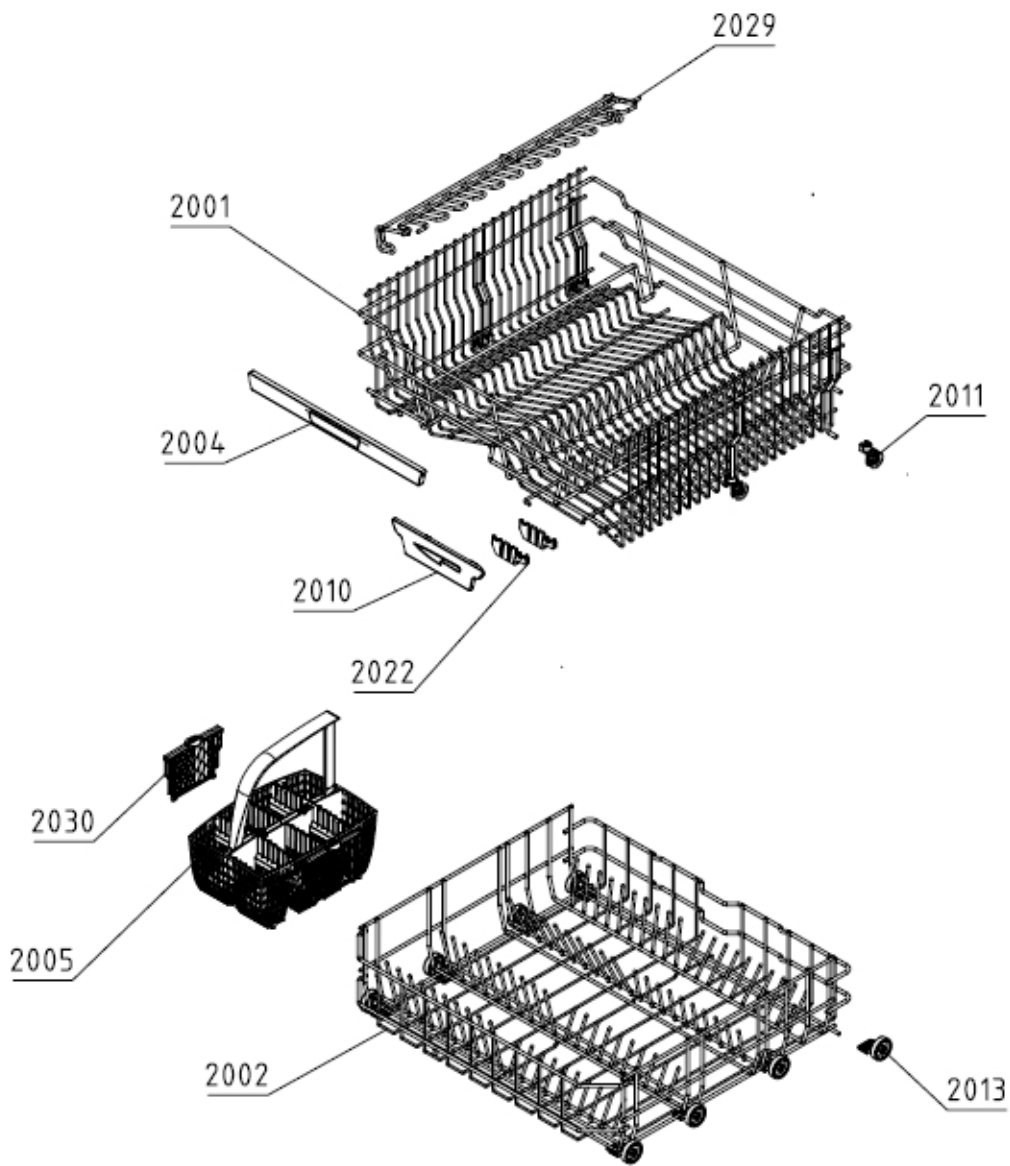

Position	Ident	Spare part description	Quantity	Validity	Extra ID
2001	490026	UPP.BASKET PREMIUM 7502-B ASSY	1		
2002	489454	LOWER BASKET EXCLUSIVE 7502-B ASSY	1		
2004	433235	BASKET HANDLE UPPER OEM ASSYOEM	1		
2005	428811	CUTLERY BASKET	1		
2010	476838	KNIVES GUARD 5502-B	1		
2011	655318	BASKET WHEEL TEFLON 5502-B	4		
2013	700391	LOWER BASKET WHEEL	8		
2022	700321	KNIFE RACK	2		
2029	476840	WINE GLASSES SHELF ADJUSTABLE NCS 7502-B	1		
2030	700390	CUTLERY BASKET COVER	1