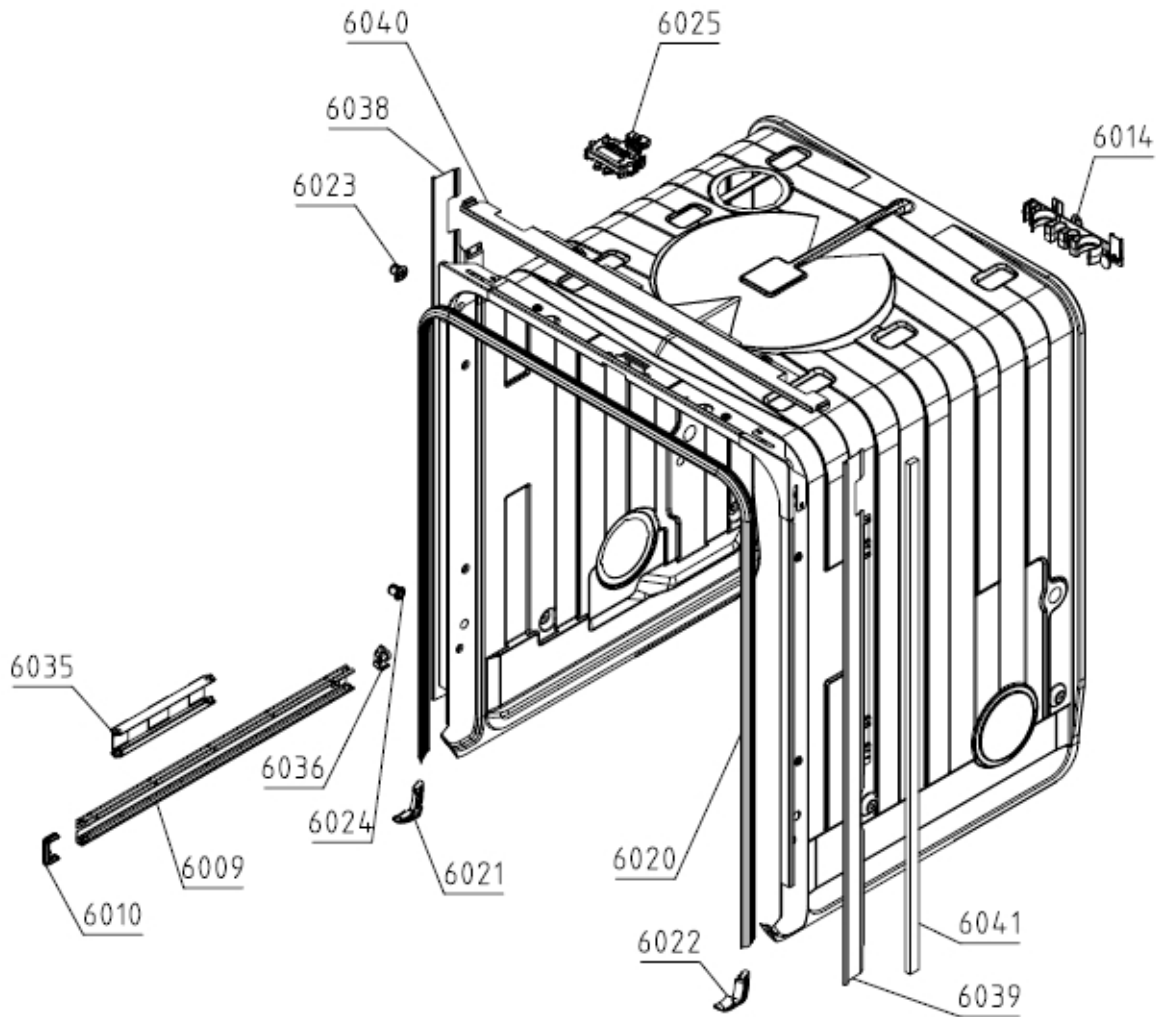

Position	Ident	Spare part description	Quantity	Validity	Extra ID
7013	707187	XTERIOR DOOR ASSY	1		
7014	587181	HANDLE LID CARRIE	1		
7015	588330	HANDLE INT FOR LID	1		
7016	587168	DECORATIVE PLATE HANDLE	1		
7017	587184	ROTARY DAMPER	1		
7023	699066	REINFORCEMENT OUTER DOOR TOP	1		
7024	707323	SET GUIDE PUSH BUTTONS	1		

166107

Position	Ident	Spare part description	Quantity	Validity	Extra ID
6009	797102	GUIDE	2		
6010	700430	RAIL BLOCK	2		
6014	700274	SUPPORT	1		
6020	704575	TUB GASKET DW 1701 UL4	1