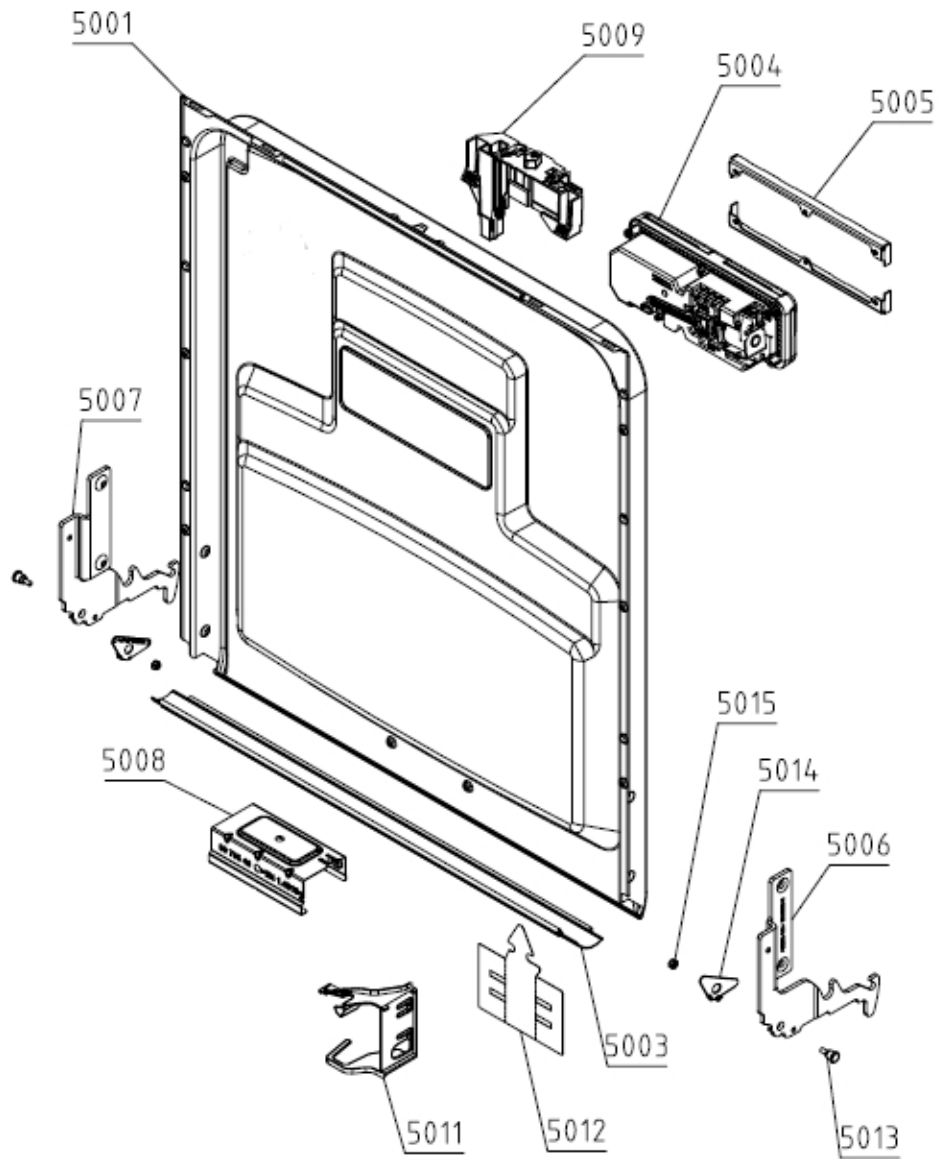

Position	Ident	Spare part description	Quantity	Validity	Extra ID
5001	655729	INTERIOR DOOR FS/SI XL DW40 ASSY	1		
5001A	785608	SCREW	6		
5003	426743	DOOR GASKET	1		
5004	700275	SOAP DISPENSER	1		
5005	700559	SOAP DISPENSER HOLDER DW COMBI AWECO	2		
5005A	200621	SCREW PTK 40X14 WN1452 FZB T2	6		
5006	709479	HINGE LEFT	1		
5007	709480	HINGE RIGHT	1