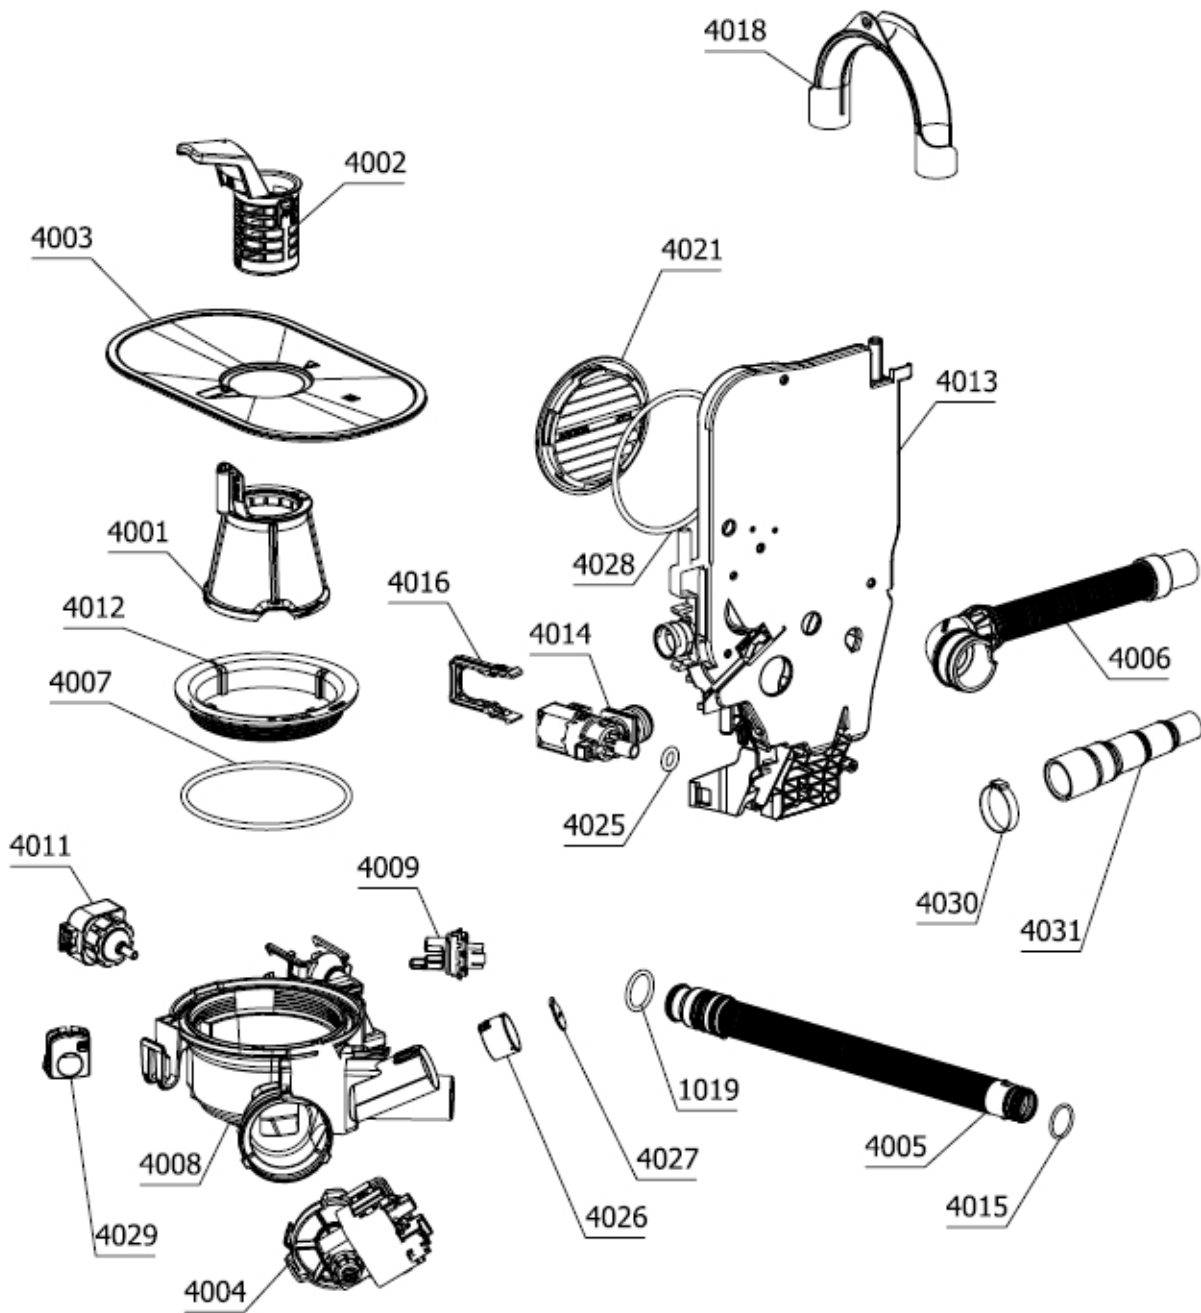

Position	Ident	Spare part description	Quantity	Validity	Extra ID
4001	838218	FILTER SET	1		
4002	819538	STRAINER	1		
4003	857521	STRAINER	1		
4004	581831	DRAIN PUMP 120V 60HZ LEILI	1		
4005	563263	DISCHARGE HOSE INTERIOR	1		
4006	689756	SET HOSE/CLAMP/CUFF SIPHON DISCHARGE	1		
4007	700415	GASKET	1		
4008	830852	SUMP	1