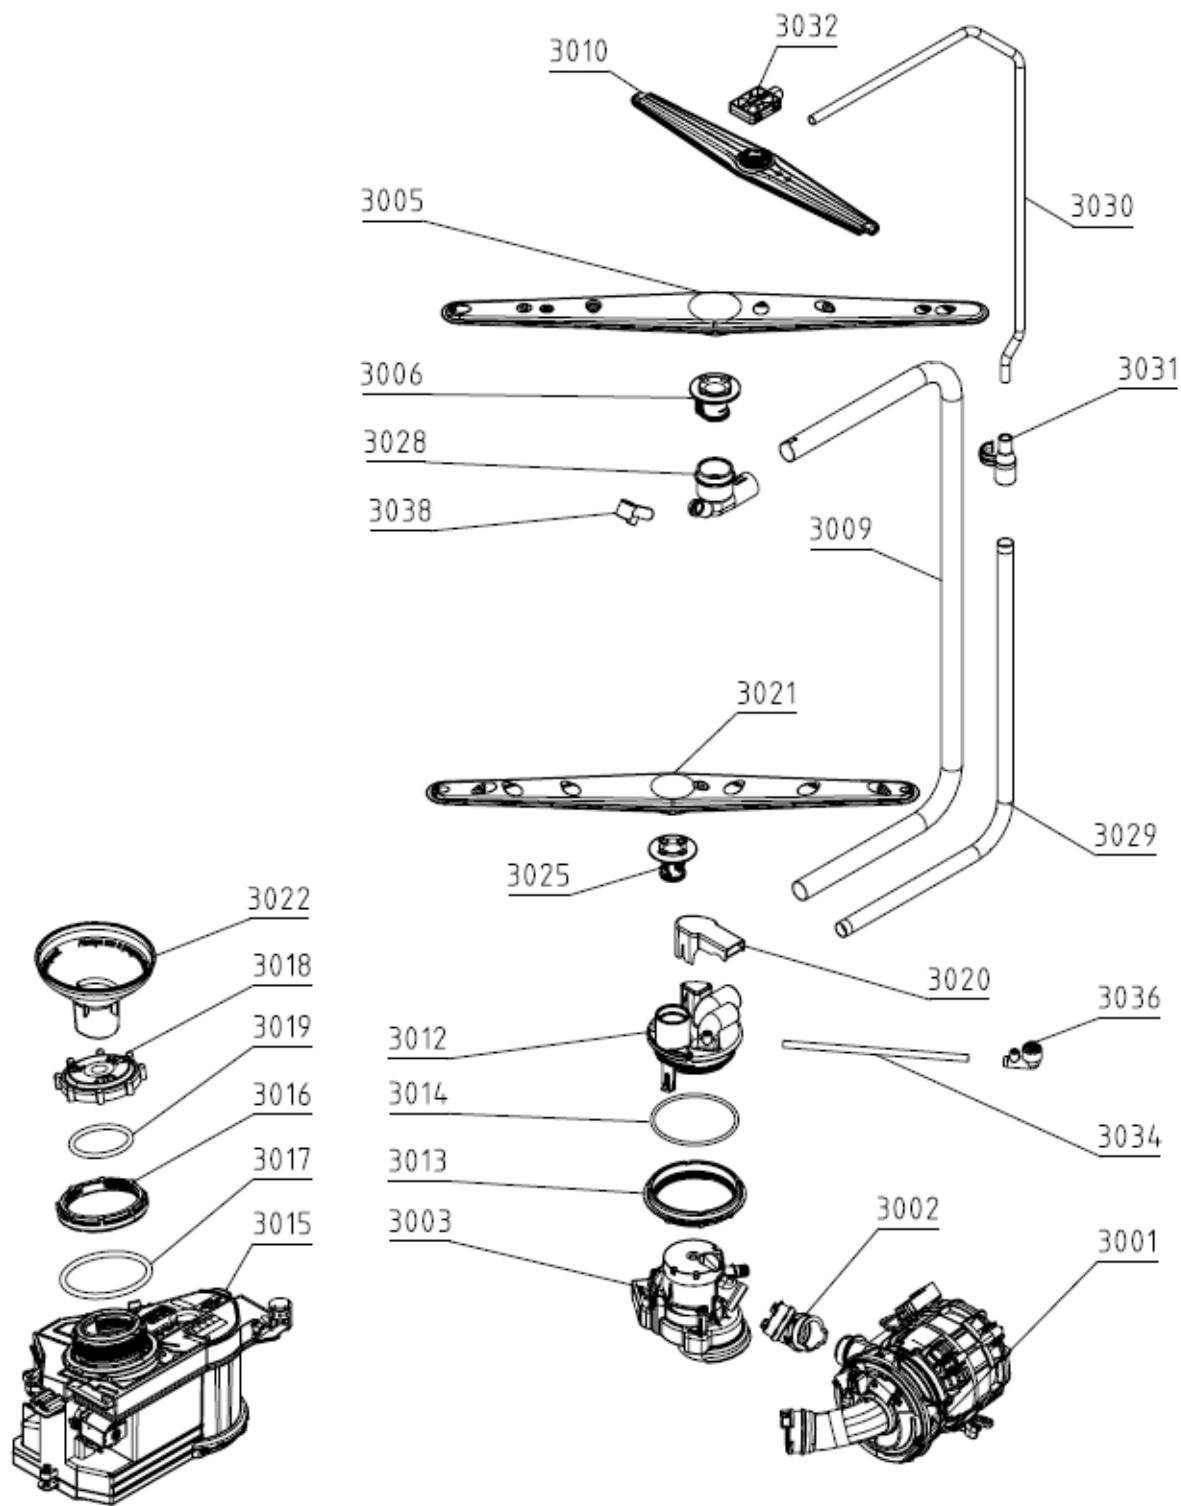

Position	Ident	Spare part description	Quantity	Validity	Extra ID
3001	512070	CIRC.PUMP BLDC190V W. HEATER 120V 1200W	1		
3001A	537874	CLAMP - WIRE D 38	1		
3001B	680172	HEATER,O-RING FOR CIRC.PUMP DW US 1600	1		
3002	545949	HOSE SET/CLAMP FOR CIRC.PUMP	1		
3003	820113	DIVERTER VALVE 3-POS	1