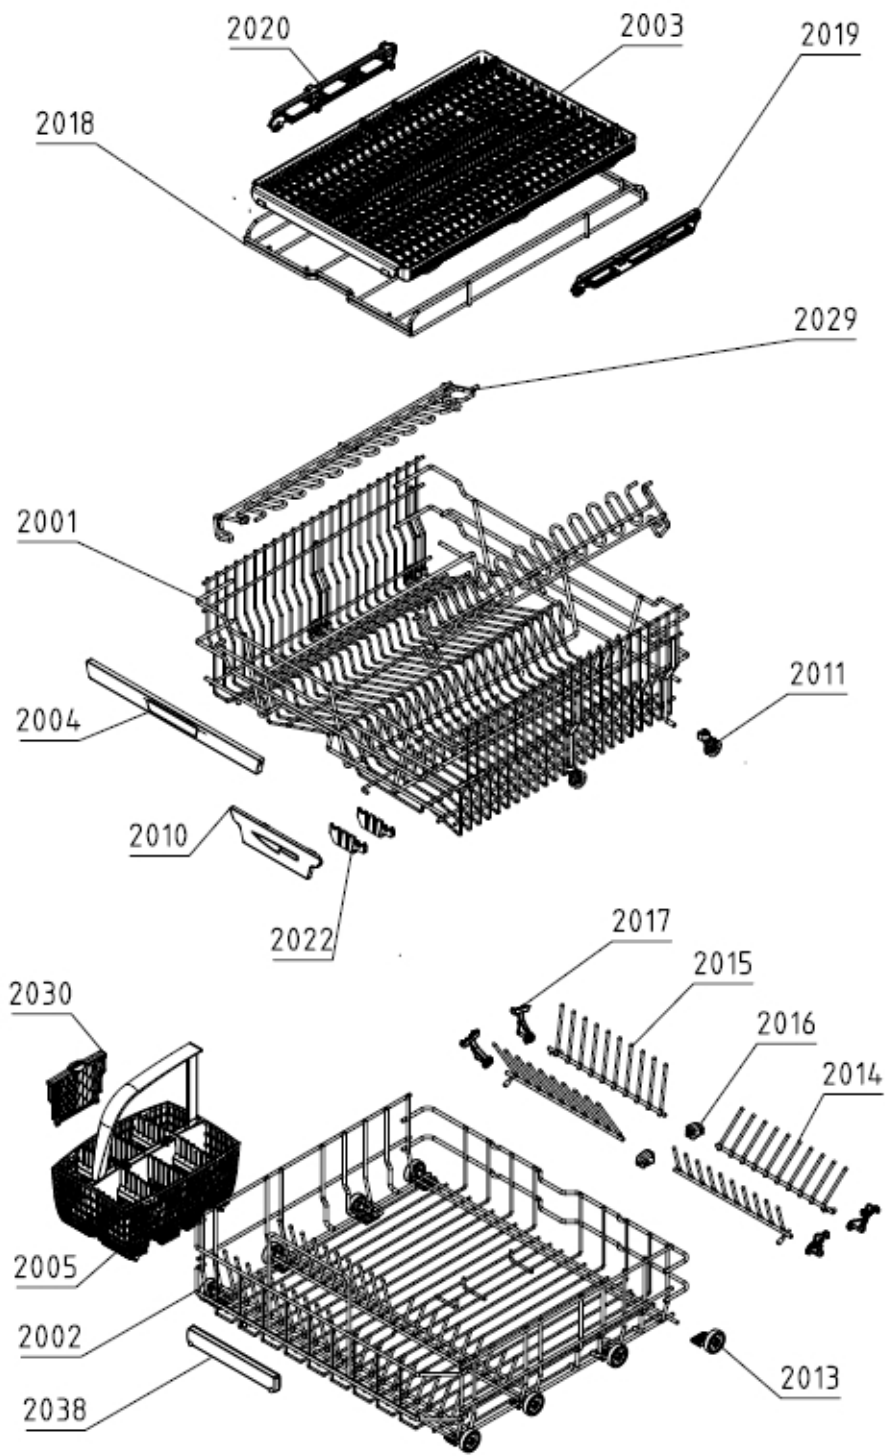

Position	Ident	Spare part description	Quantity	Validity	Extra ID
2001	490026	UPP.BASKET PREMIUM 7502-B ASSY	1		
2002	489454	LOWER BASKET EXCLUSIVE 7502-B ASSY	1		
2003	839414	CUTLERY BASKET	1		
2004	435209	HANDLE U-BASKET ASSY ASKO	1		
2005	859751	CUTLERY BASKET LOW	1		
2010	476838	KNIVES GUARD 5502-B	1		
2011	700317	BASKET WHEEL	4