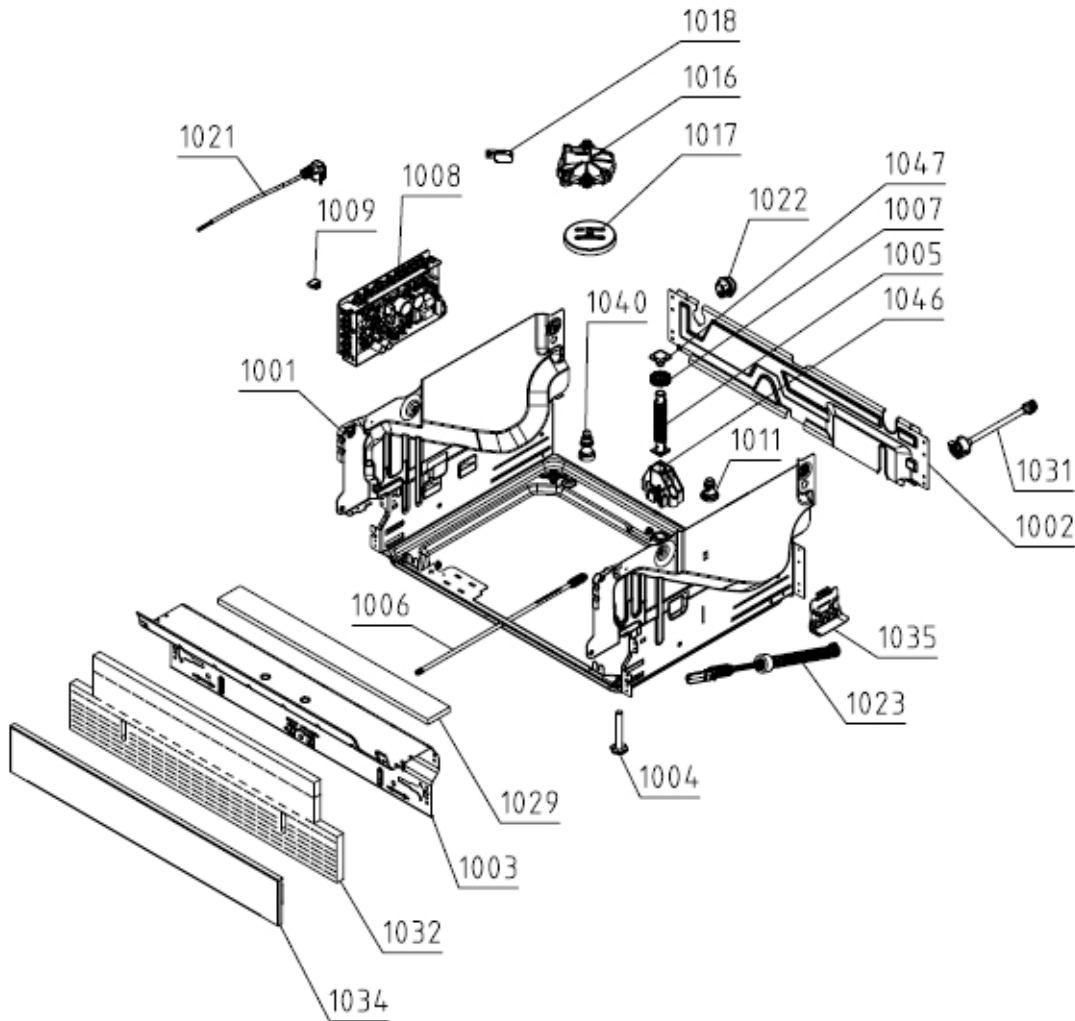

SPARE PARTS LIST

Type DW40.2
 Model DBI663ISSOF.U
 Art. No. 737062

Brand name ASKO
 Version 06.09.2021
 Service index 02

160673

Position	Ident	Spare part description	Quantity	Validity	Extra ID
1001	799997	BASE	1		
1001A	700436	SCREW A4 MRT M4X8 VAXED TORX20 BUFAB	2		
1001B	700474	SCREW	4		
1002	860106	BASE COVER BACK	1		
1003	700489	BASE COVER LOW DW70 BLANK UL4	1		
1003A	700451	SCREW RTS ST4,2X13 FZB TORX20	17		

Position	Ident	Spare part description	Quantity	Validity	Extra ID
1004	700290	FOOT	2		
1005	719543	ADJUSTABLE FOOT	1		
1006	512031	WORM	1		
1007	512082	GEAR	1		
1008	846034	CONTROL UNIT E	1		
1011	576727	CIRCULATION PUMP DAMPER	1		
1016	512052	FLOAT BRACKET	1		
1017	655019	FLOAT	1		
1018	795705	FLOAT MICROSWITCH	1		
1021	664836	SUPPLY CORD SJT 3X14AWG 1550	1		
1022	667400	RUBBER SEAL	1		
1022A	667401	CLIP FOR INITIATION SLEEVE	1		
1023	700527	SPRING	2		
1029	700377	ISOLATION	1		
1031	700266	INLET HOSE	1		
1031B	700483	GASKET	1		
1032	700292	ISOLATION	1		
1034	700541	BASEBOARD	1		
1035	700351	SPRING SUPPORT LEFT	2		
1035A	408582	SCREW RTR ST4,2X9,5 FZB T20	2		
1046	719548	ADJUSTABLE FOOT HOLDER	1		
1047	719547	ADJUSTABLE FOOT SLIDE	1		

162655

Position	Ident	Spare part description	Quantity	Validity	Extra ID
3001	512070	CIRC.PUMP BLDC190V W. HEATER 120V 1200W	1		
3001A	537874	CLAMP - WIRE D 38	1		
3001B	680172	HEATER,O-RING FOR CIRC.PUMP DW US 1600	1		
3002	545949	HOSE SET/CLAMP FOR CIRC.PUMP	1		
3003	820113	DIVERTER VALVE 3-POS	1		