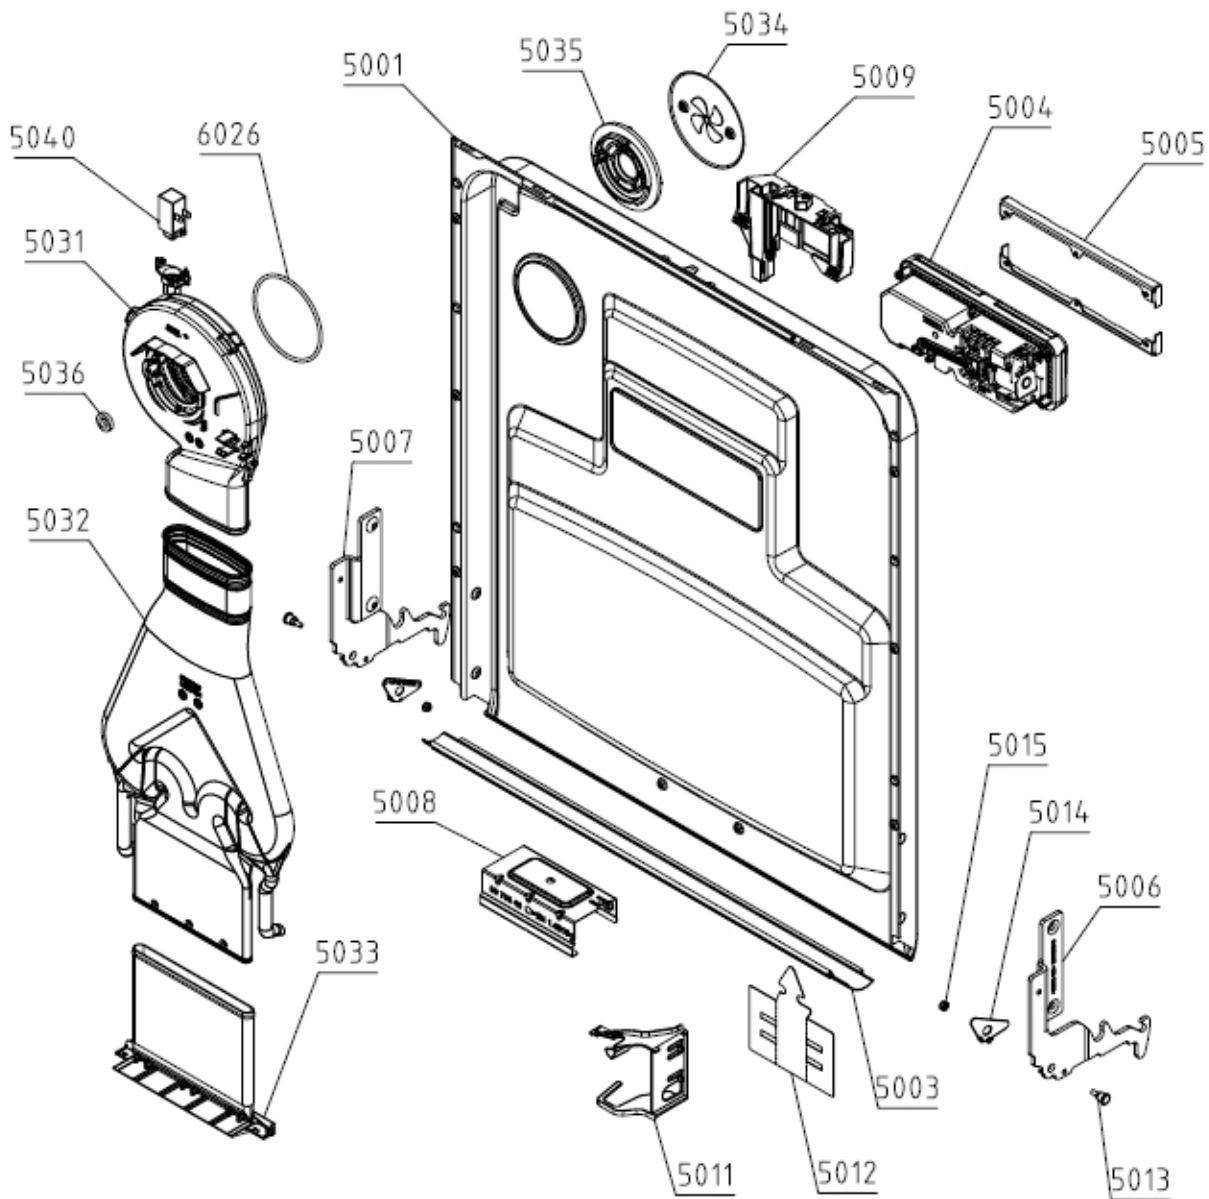

Position	Ident	Spare part description	Quantity	Validity	Extra ID
5001	821351	INNER DOOR XL	1		
5001A	785608	SCREW	6		
5001B	200617	SCREW PT KB40X10 WN1442 RFS	8		
5003	426743	DOOR GASKET	1		
5004	700275	SOAP DISPENSER	1		
5005	700559	SOAP DISPENSER HOLDER DW COMBI AWECO	2		
5005A	200621	SCREW PTK 40X14 WN1452 FZB T2	8		
5006	709480	HINGE RIGHT	1		
5007	709479	HINGE LEFT	1		
5007A	700243	SCREW M5X16-A2 TORX25 MKF	4.250		
5008	700475	HOLDER	1		
5008A	700470	SCREW ST4,2X13-A4 TORX20 RTS BUFAB	2