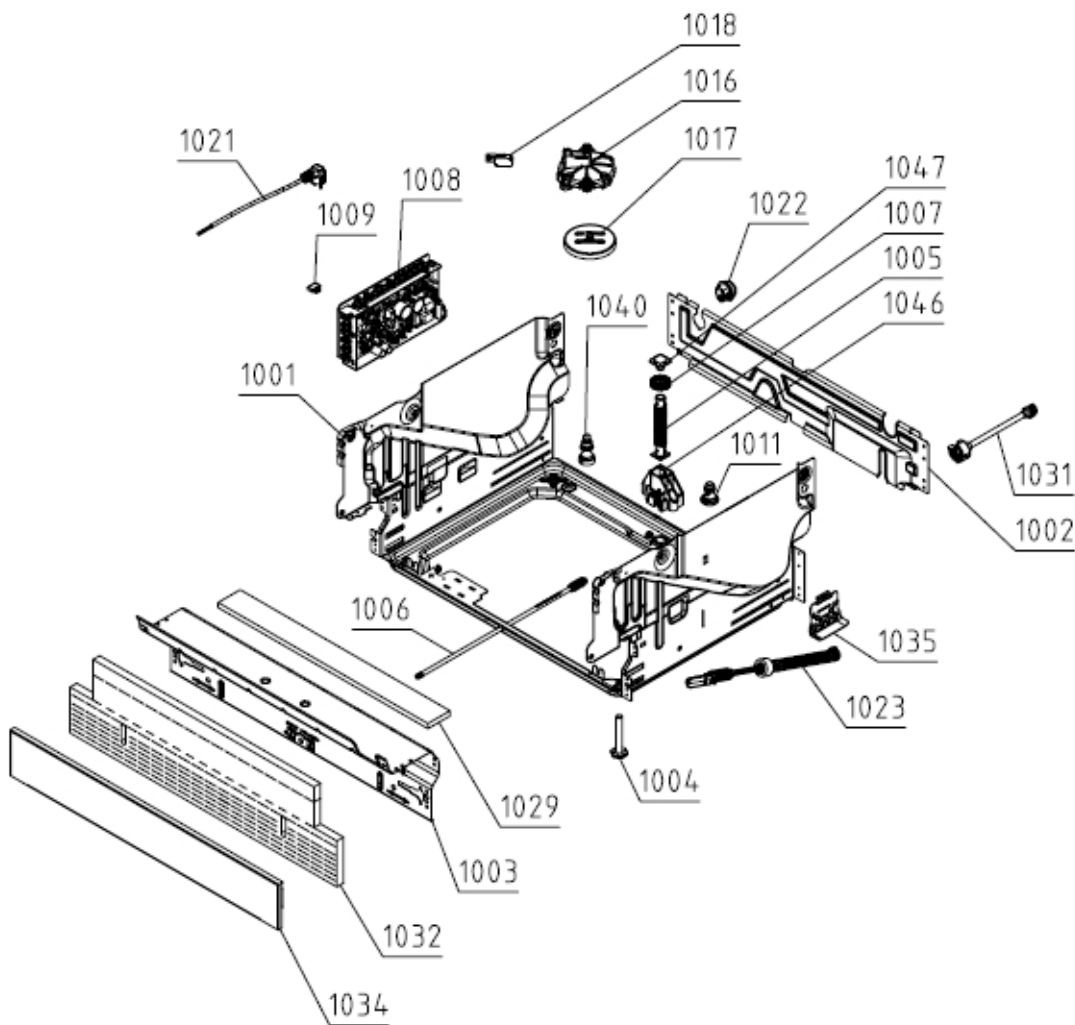

SPARE PARTS LIST

Type DW40.2
 Model DBI663ISSOF.U
 Art. No. 737062

Brand name ASKO
 Version 15.08.2022
 Service index 03

160673

Position	Ident	Spare part description	Quantity	Validity	Extra ID
1001	799997	BASE	1		
1001A	700436	SCREW A4 MRT M4X8 VAXED TORX20 BUFAB	2		
1001B	700474	SCREW	2		
1002	878825	BASE COVER BACK	1		
1003	885008	BASE COVER	1		
1003A	700451	SCREW RTS ST4,2X13 FZB TORX20	17		

Position	Ident	Spare part description	Quantity	Validity	Extra ID
1004	700290	FOOT	2		
1005	719543	ADJUSTABLE FOOT	1		
1006	512031	WORM	1		
1007	512082	GEAR	1		
1008	846034	CONTROL UNIT E	1		
1011	576727	CIRCULATION PUMP DAMPER	1		
1016	512052	FLOAT BRACKET	1		
1017	655019	FLOAT	1		
1018	795705	FLOAT MICROSWITCH	1		
1021	664836	SUPPLY CORD SJT 3X14AWG 1550	1		
1022	667400	RUBBER SEAL	1		
1022A	667401	CLIP FOR INITIATION SLEEVE	1		
1023	700527	SPRING	2		
1029	700377	ISOLATION	1		
1031	700266	INLET HOSE	1		
1031B	700483	GASKET	1		
1032	700292	ISOLATION	1		
1034	700541	BASEBOARD	1		
1034A	176604	SCREW RXS 4,2X9,5 FZB	2		
1035	700351	SPRING SUPPORT LEFT	2		
1035A	408582	SCREW RTR ST4,2X9,5 FZB T20	2		
1046	719548	ADJUSTABLE FOOT HOLDER	1		
1047	719547	ADJUSTABLE FOOT SLIDE	1		

162655

Position	Ident	Spare part description	Quantity	Validity	Extra ID
3001	512070	CIRC.PUMP BLDC190V W. HEATER 120V 1200W	1		
3001A	537874	CLAMP - WIRE D 38	1		
3001B	680172	HEATER,O-RING FOR CIRC.PUMP DW US 1600	1		
3002	545949	HOSE SET/CLAMP FOR CIRC.PUMP	1		
3003	820113	DIVERTER VALVE 3-POS	1		