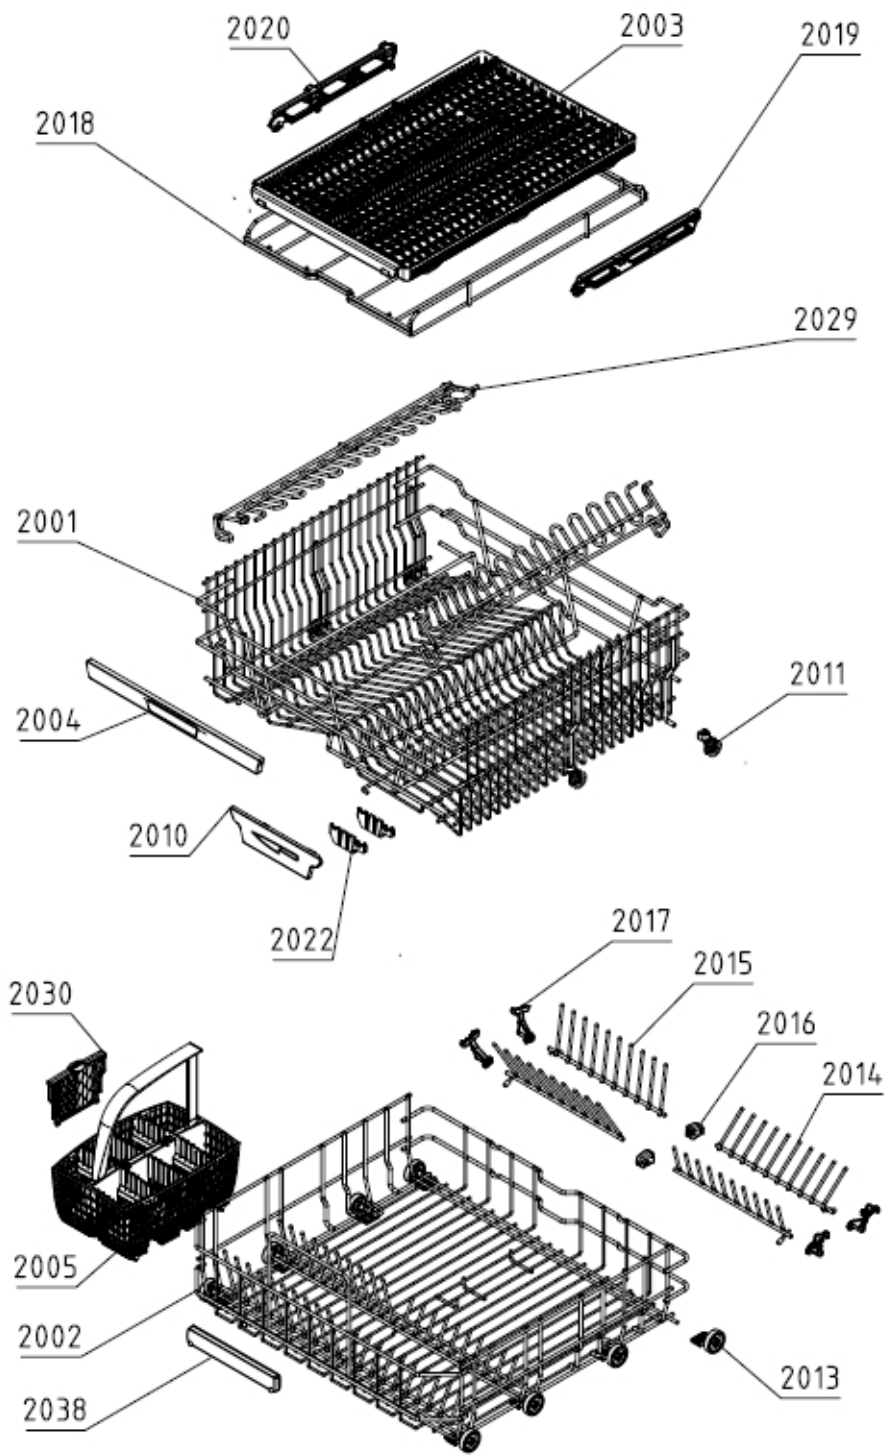

Position	Ident	Spare part description	Quantity	Validity	Extra ID
2001	490026	UPP.BASKET PREMIUM 7502-B ASSY	1		
2002	489454	LOWER BASKET EXCLUSIVE 7502-B ASSY	1		
2003	873756	CUTLERY BASKET INSERT TOP	1		
2004	435209	HANDLE U-BASKET ASSY ASKO	1		
2005	859751	CUTLERY BASKET LOW	1		
2010	476838	KNIVES GUARD 5502-B	1		
2011	700317	BASKET WHEEL	4