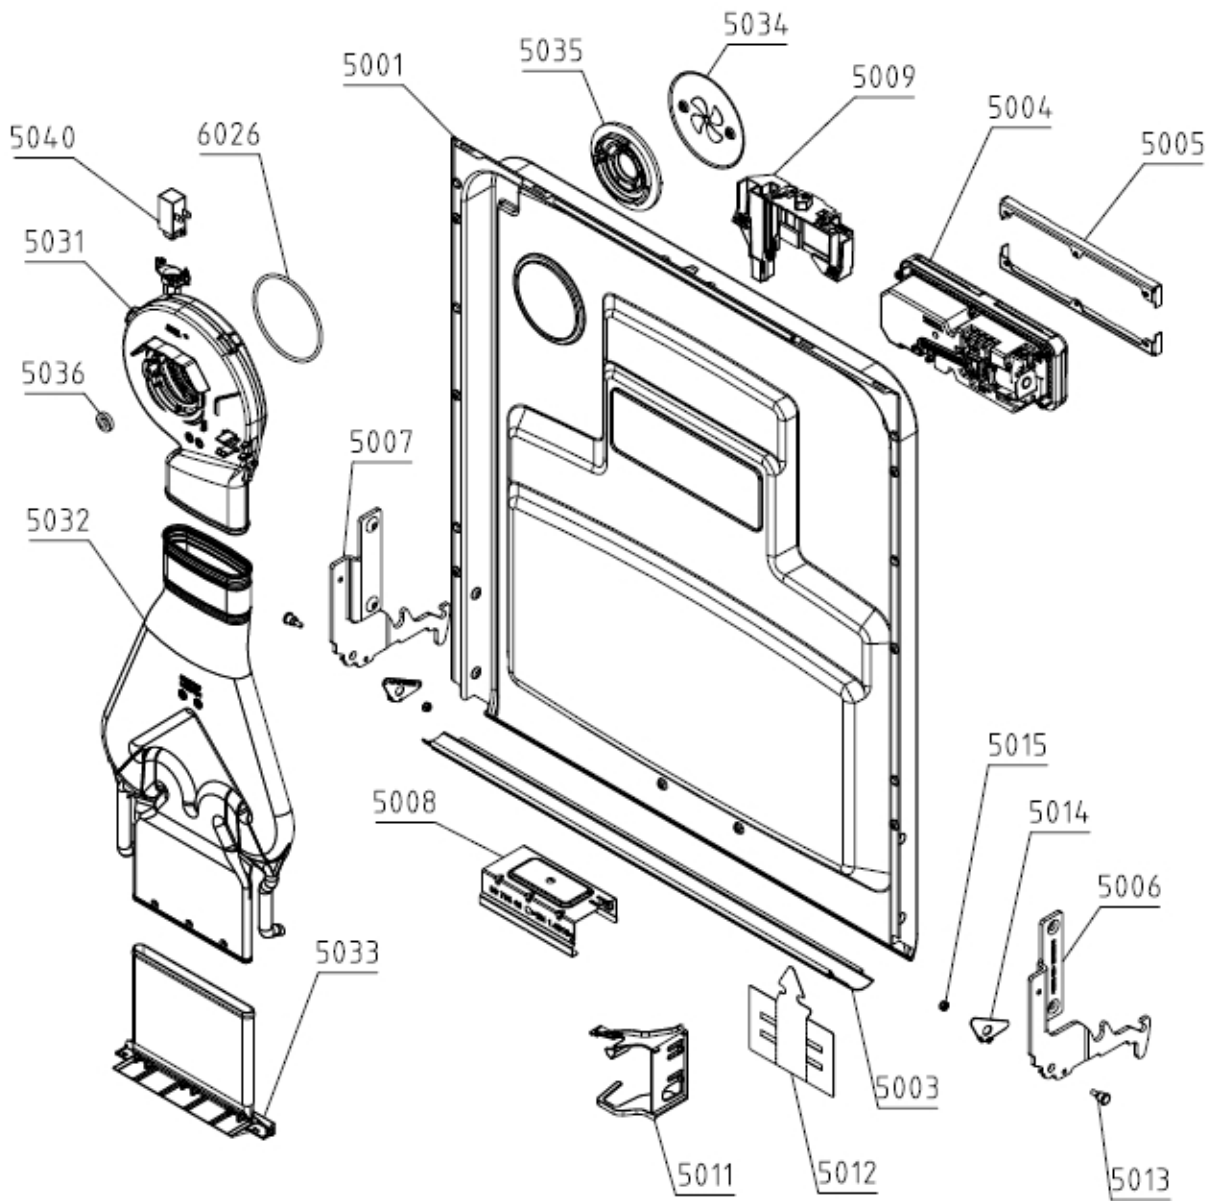

Position	Ident	Spare part description	Quantity	Validity	Extra ID
5001	588169	INTERIOR DOOR FS/SI F XL DW40 ASSY	1		
5001A	785608	SCREW	6		
5001B	200617	SCREW PT KB40X10 WN1442 RFS	5		
5003	426743	DOOR GASKET	1		
5004	700275	SOAP DISPENSER	1		
5005	700559	SOAP DISPENSER HOLDER DW COMBI AWECO	2		
5005A	200621	SCREW PTK 40X14 WN1452 FZB T2	8		
5006	709479	HINGE LEFT	1		
5007	709480	HINGE RIGHT	1		
5007A	700243	SCREW M5X16-A2 TORX25 MKF	4.250		
5008	700475	HOLDER	1		
5008A	700470	SCREW ST4,2X13-A4 TORX20 RTS BUFAB	2