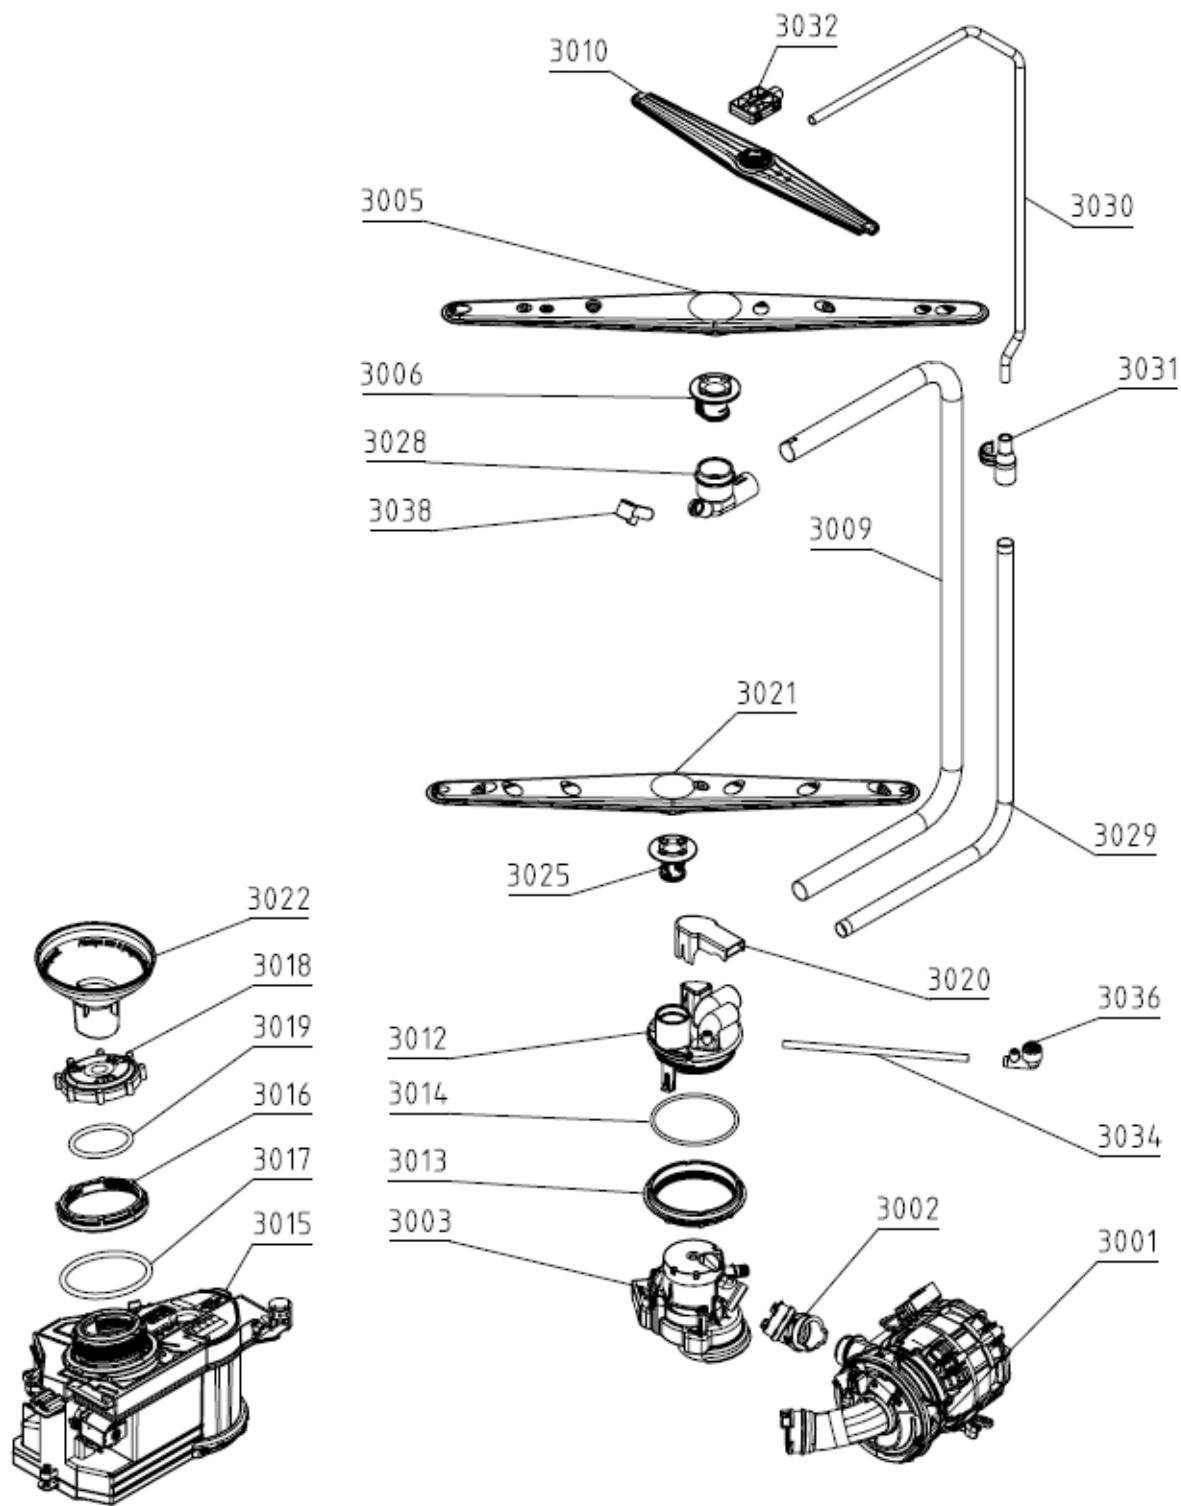

Position	Ident	Spare part description	Quantity	Validity	Extra ID
3001	512073	CIRC.PUMP STD W.HEATER 120V 60HZ 1200W	1		
3001A	537874	CLAMP - WIRE D 38	1		
3001B	680172	HEATER,O-RING FOR CIRC.PUMP DW US 1600	1		
3001C	680174	CAPACITOR FOR CIRC.PUMP DW US 120V/60HZ	1		
3002	545949	HOSE SET/CLAMP FOR CIRC.PUMP	1