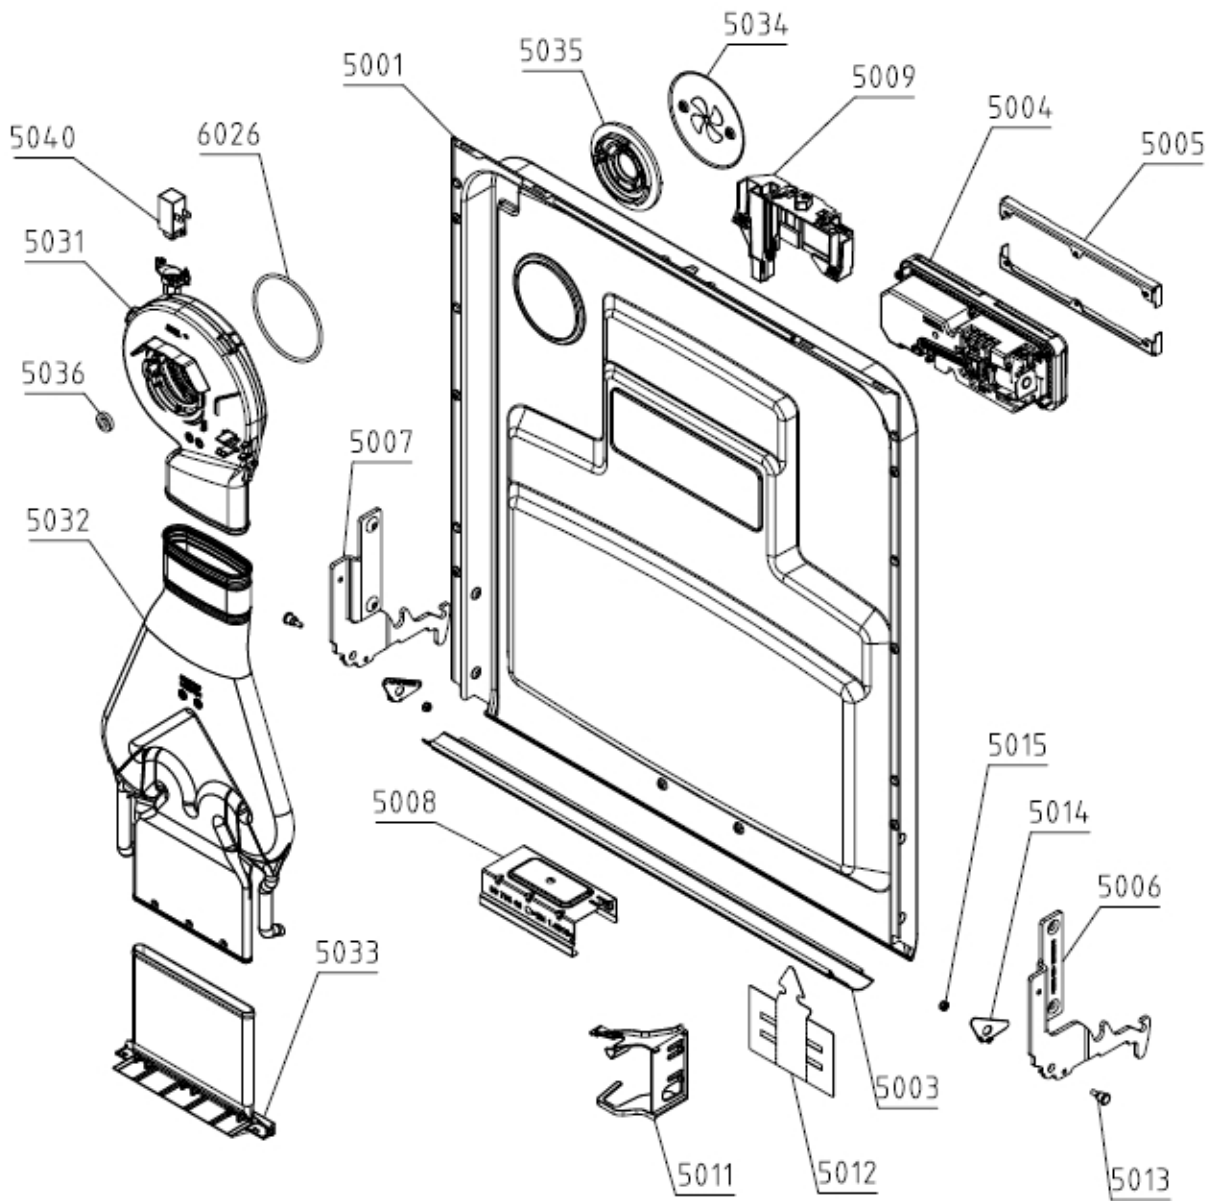

Position	Ident	Spare part description	Quantity	Validity	Extra ID
5001	588169	INTERIOR DOOR FS/SI F XL DW40 ASSY	1		
5001A	785608	SCREW	6		
5001B	200617	SCREW PT KB40X10 WN1442 RFS	5		
5003	426743	DOOR GASKET	1		
5004	700275	SOAP DISPENSER	1		
5005	700559	SOAP DISPENSER HOLDER DW COMBI AWECO	2		
5005A	200621	SCREW PTK 40X14 WN1452 FZB T2	8		
5006	709480	HINGE RIGHT	1		
5007	709479	HINGE LEFT	1		
5007A	700243	SCREW M5X16-A2 TORX25 MKF	4.250		
5008	700475	HOLDER	1		
5008A	700470	SCREW ST4,2X13-A4 TORX20 RTS BUFAB	2