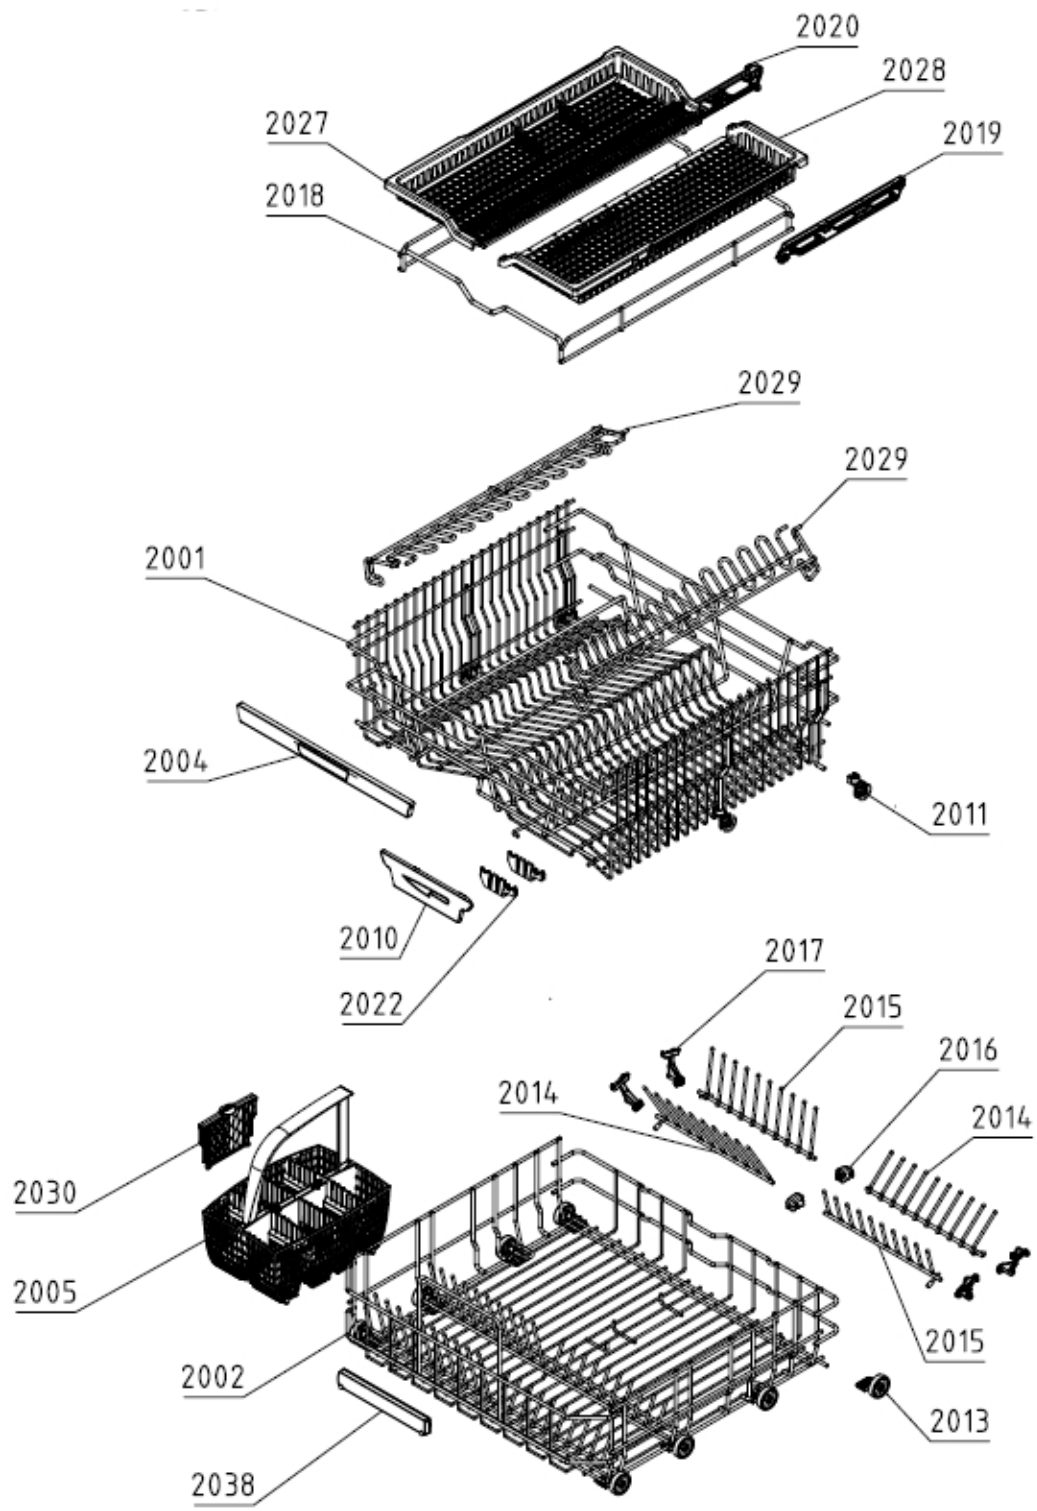

Position	Ident	Spare part description	Quantity	Validity	Extra ID
2001	490026	UPP.BASKET PREMIUM 7502-B ASSY	1		
2002	489454	LOWER BASKET EXCLUSIVE 7502-B ASSY	1		
2004	435209	HANDLE U-BASKET ASSY ASKO	1		
2005	428811	CUTLERY BASKET	1		
2010	476838	KNIVES GUARD 5502-B	1