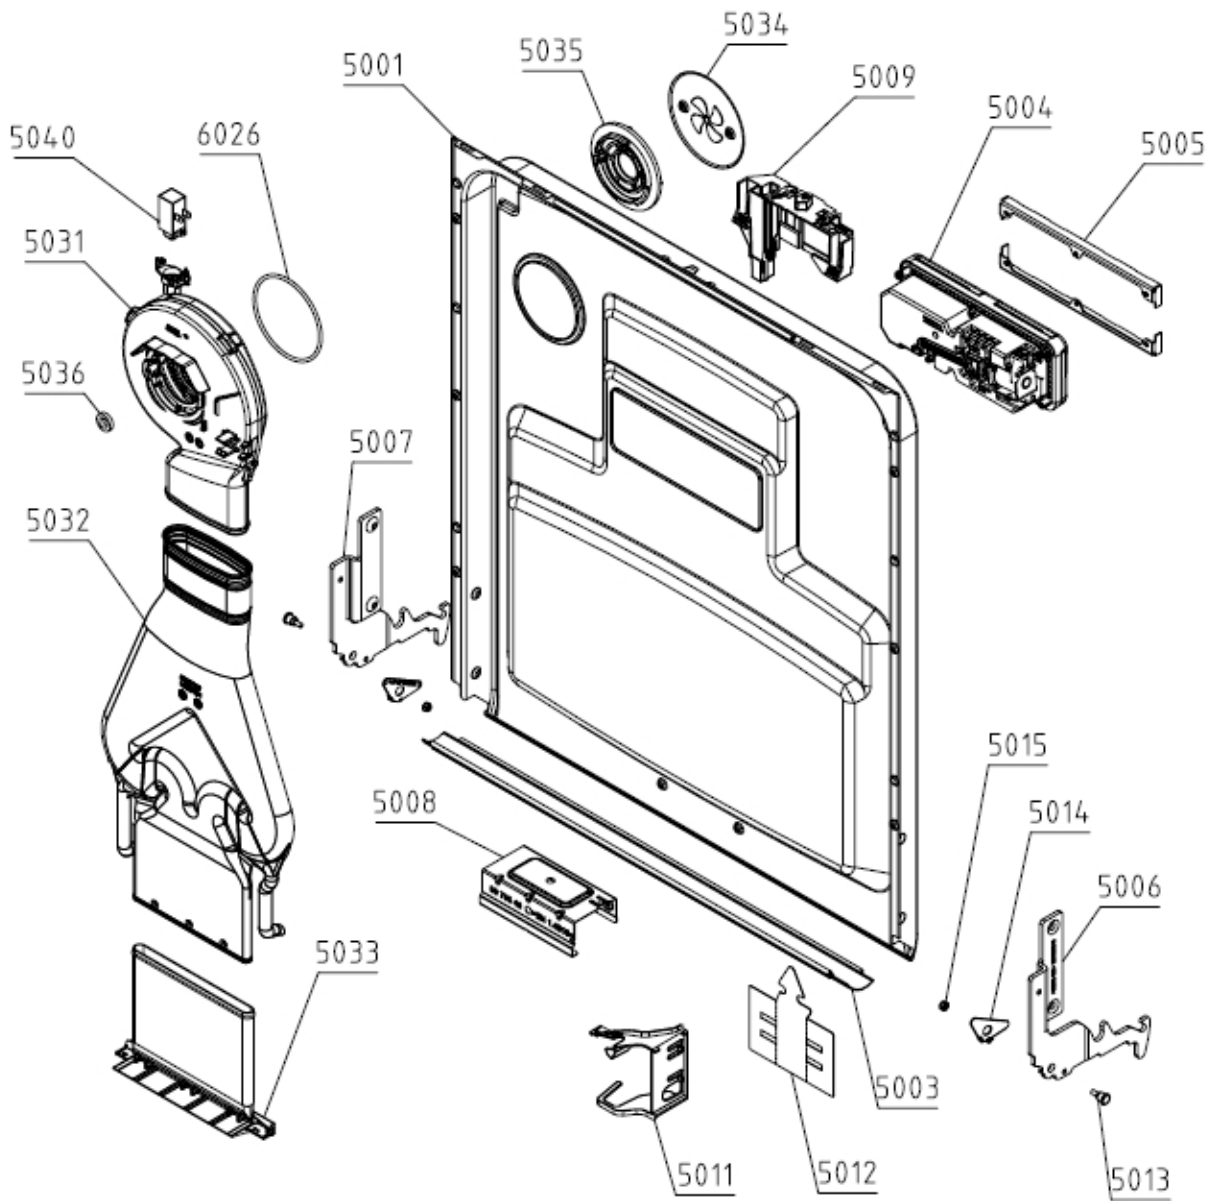

Position	Ident	Spare part description	Quantity	Validity	Extra ID
5001	588169	INTERIOR DOOR FS/SI F XL DW40 ASSY	1		
5001A	785608	SCREW	6		
5001B	200617	SCREW PT KB40X10 WN1442 RFS	6		
5003	426743	DOOR GASKET	1		
5004	700275	SOAP DISPENSER	1		
5005	700559	SOAP DISPENSER HOLDER DW COMBI AWECO	2		
5005A	200621	SCREW PTK 40X14 WN1452 FZB T2	8		
5006	709480	HINGE RIGHT	1		
5007	709479	HINGE LEFT	1		
5007A	700243	SCREW M5X16-A2 TORX25 MKF	4.250		
5008	700475	HOLDER	1		
5008A	700470	SCREW ST4,2X13-A4 TORX20 RTS BUFAB	2