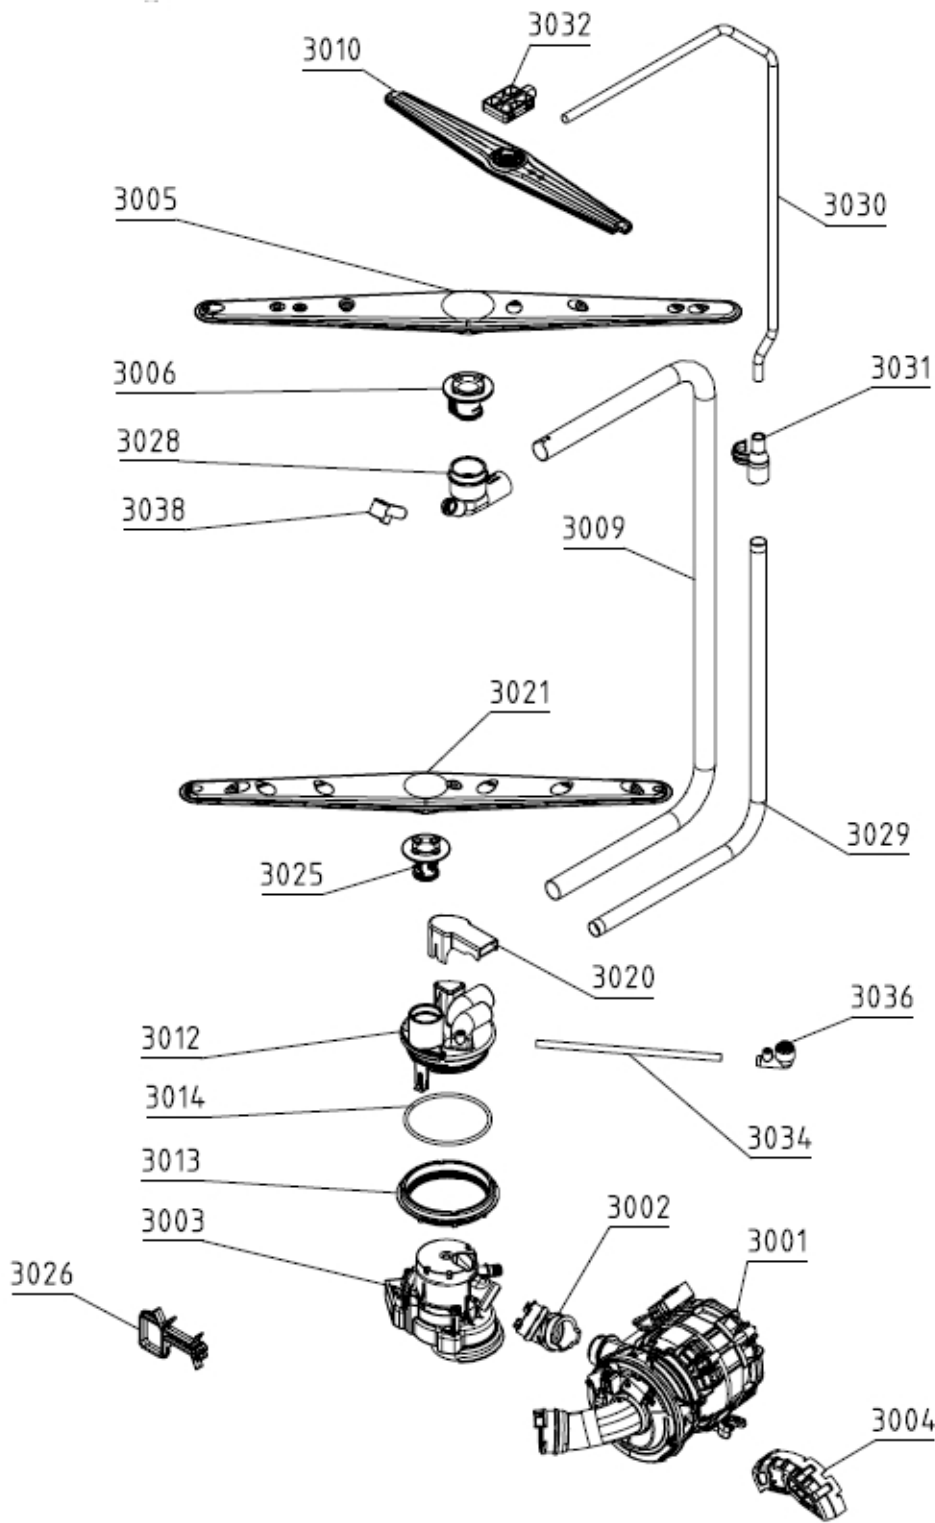

Position	Ident	Spare part description	Quantity	Validity	Extra ID
3001	512073	CIRC.PUMP STD W.HEATER 120V 60HZ 1200W	1		
3001A	537874	CLAMP - WIRE D 38	1		
3001B	680172	HEATER,O-RING FOR CIRC.PUMP DW US 1600	1		
3001C	680174	CAPACITOR FOR CIRC.PUMP DW US 120V/60HZ	1		
3002	545949	HOSE SET/CLAMP FOR CIRC.PUMP	1