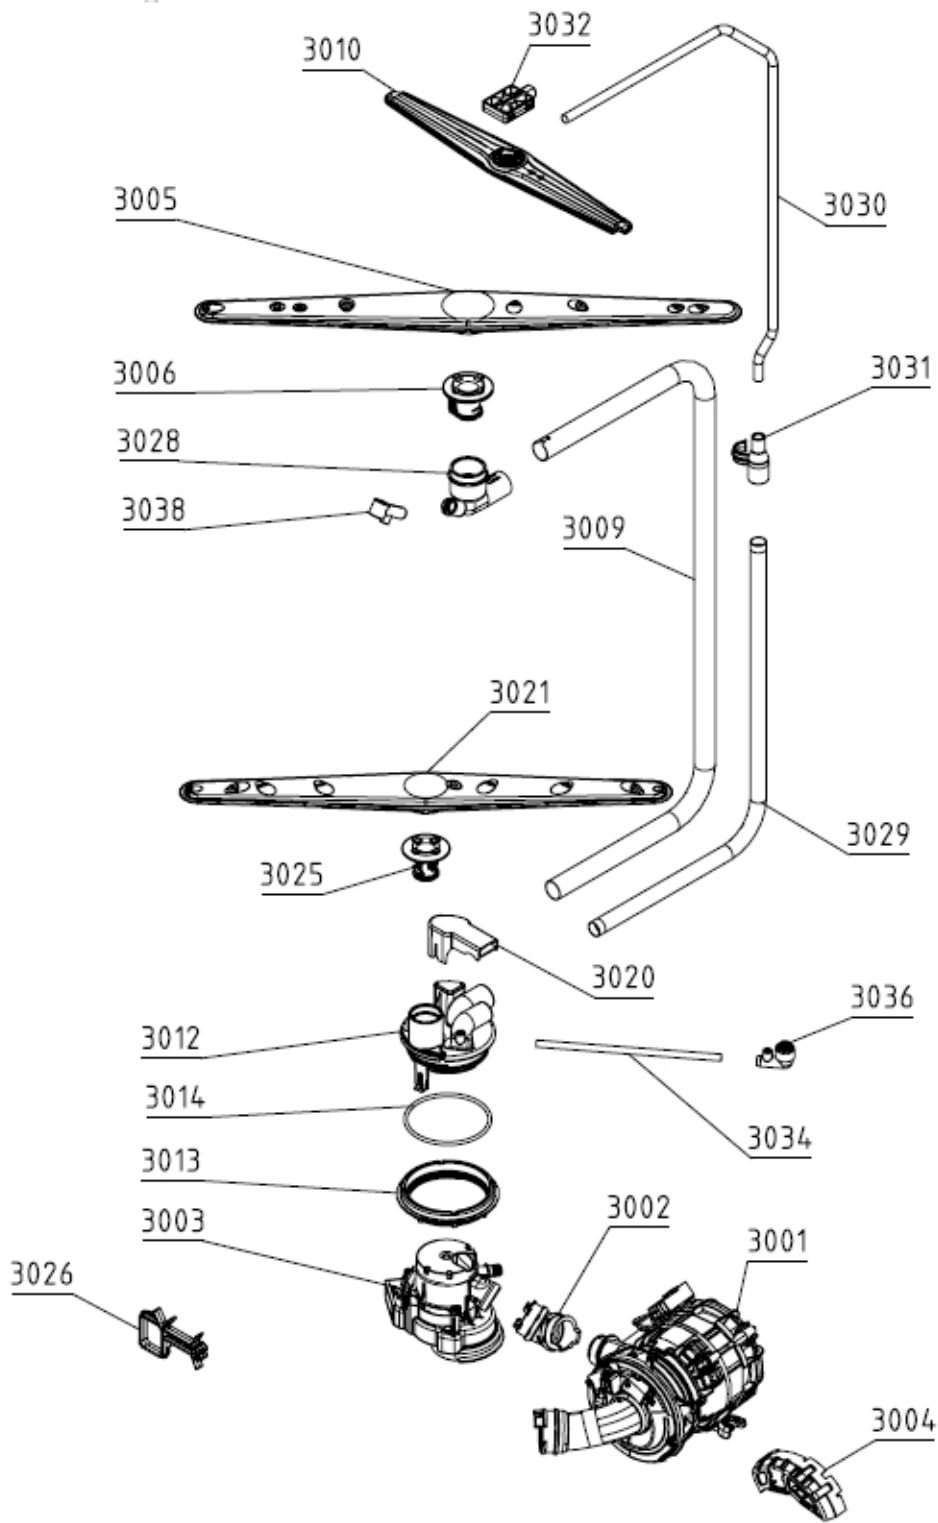

Position	Ident	Spare part description	Quantity	Validity	Extra ID
3001	512073	CIRC.PUMP STD W.HEATER 120V 60HZ 1200W	1		
3001A	537874	CLAMP - WIRE D 38	1		
3001B	680172	HEATER,O-RING FOR CIRC.PUMP DW US 1600	1		
3001C	680174	CAPACITOR FOR CIRC.PUMP DW US 120V/60HZ	1		
3002	545949	HOSE SET/CLAMP FOR CIRC.PUMP	1