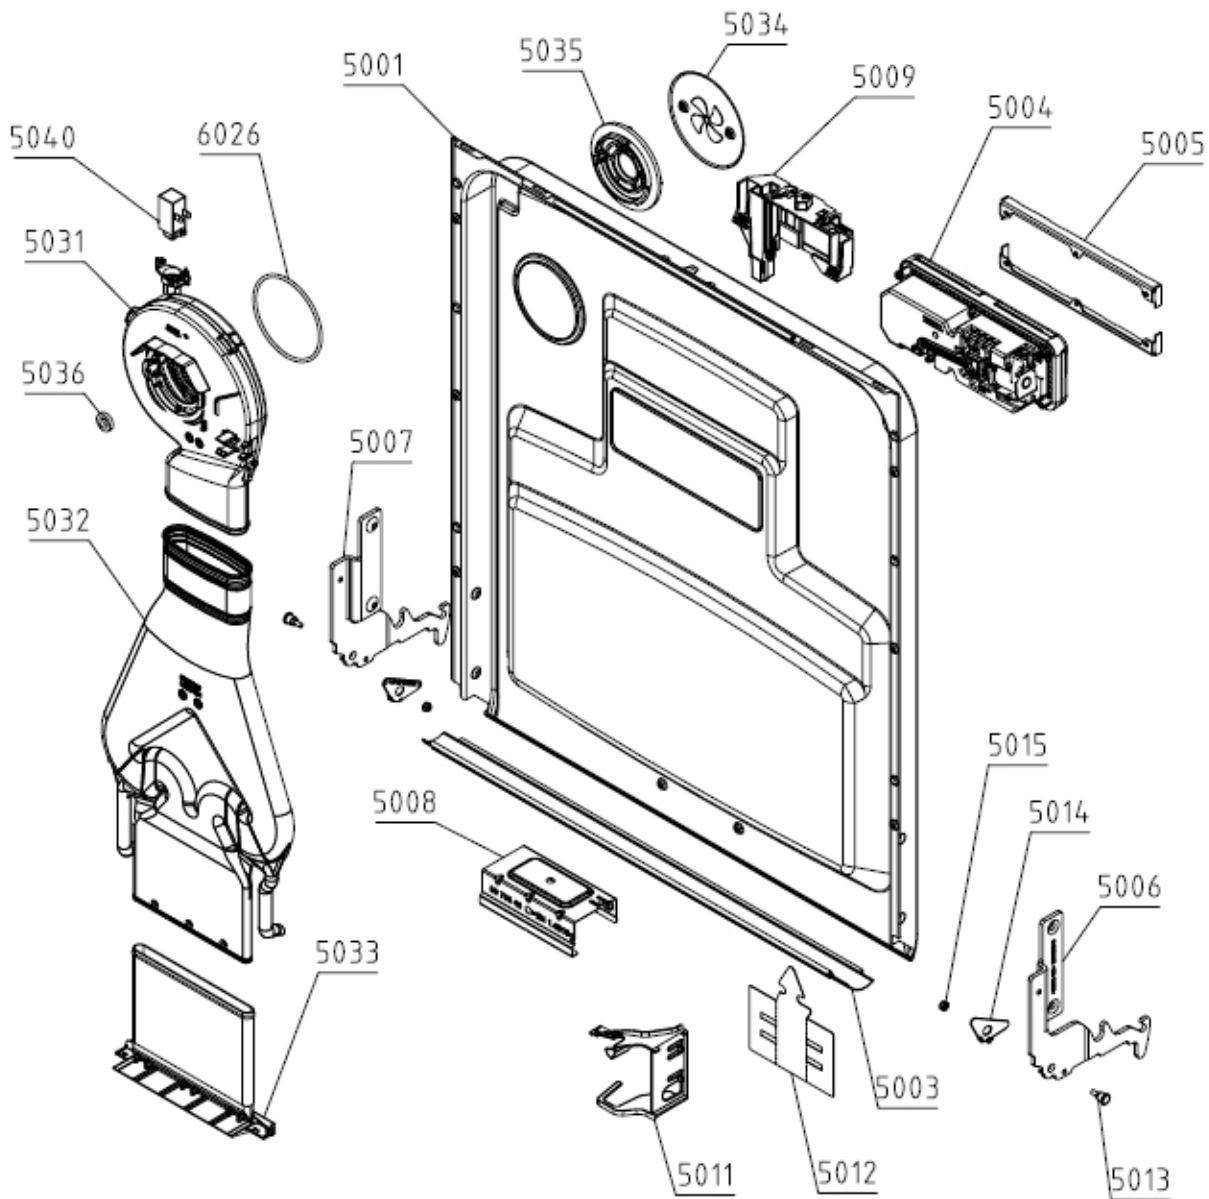

Position	Ident	Spare part description	Quantity	Validity	Extra ID
5001	588169	INTERIOR DOOR FS/SI F XL DW40 ASSY	1		
5001A	785608	SCREW	6		
5001B	200617	SCREW PT KB40X10 WN1442 RFS	6		
5003	426743	DOOR GASKET	1		
5004	700275	SOAP DISPENSER	1		
5005	700559	SOAP DISPENSER HOLDER DW COMBI AWECO	2		
5005A	200621	SCREW PTK 40X14 WN1452 FZB T2	8		
5006	709480	HINGE RIGHT	1		
5007	709479	HINGE LEFT	1		
5007A	700243	SCREW M5X16-A2 TORX25 MKF	4.250		
5008	700475	HOLDER	1		
5008A	700470	SCREW ST4,2X13-A4 TORX20 RTS BUFAB	2