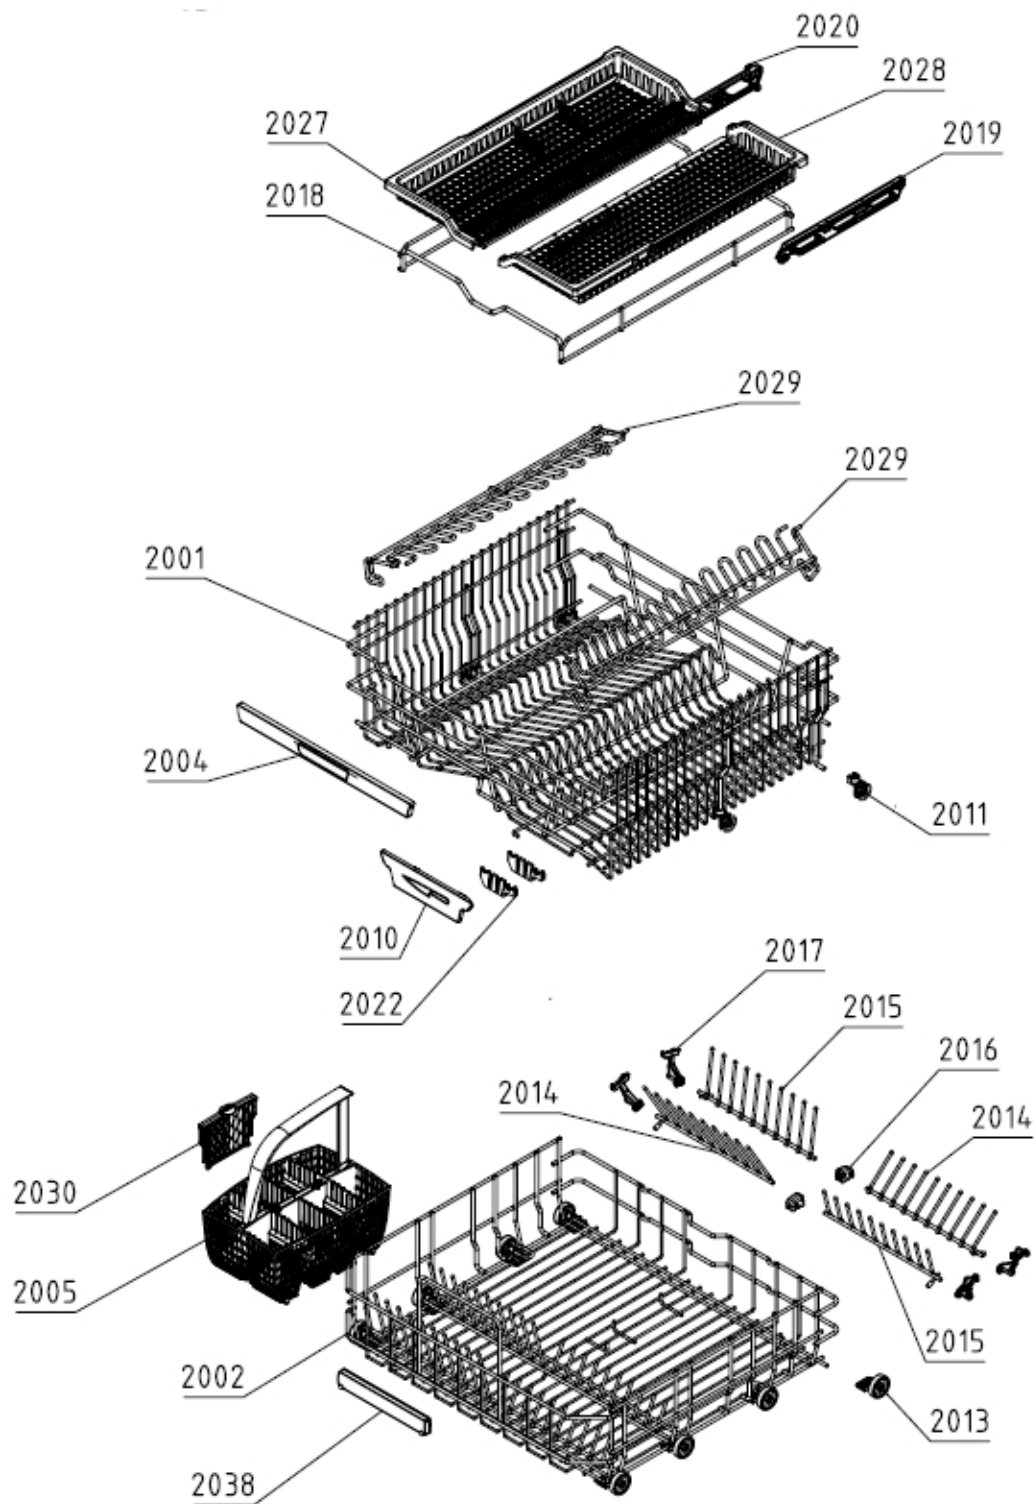

Position	Ident	Spare part description	Quantity	Validity	Extra ID
2001	490026	UPP.BASKET PREMIUM 7502-B ASSY	1		
2002	489454	LOWER BASKET EXCLUSIVE 7502-B ASSY	1		
2004	435209	HANDLE U-BASKET ASSY ASKO	1		
2005	428811	CUTLERY BASKET	1		
2010	476838	KNIVES GUARD 5502-B	1