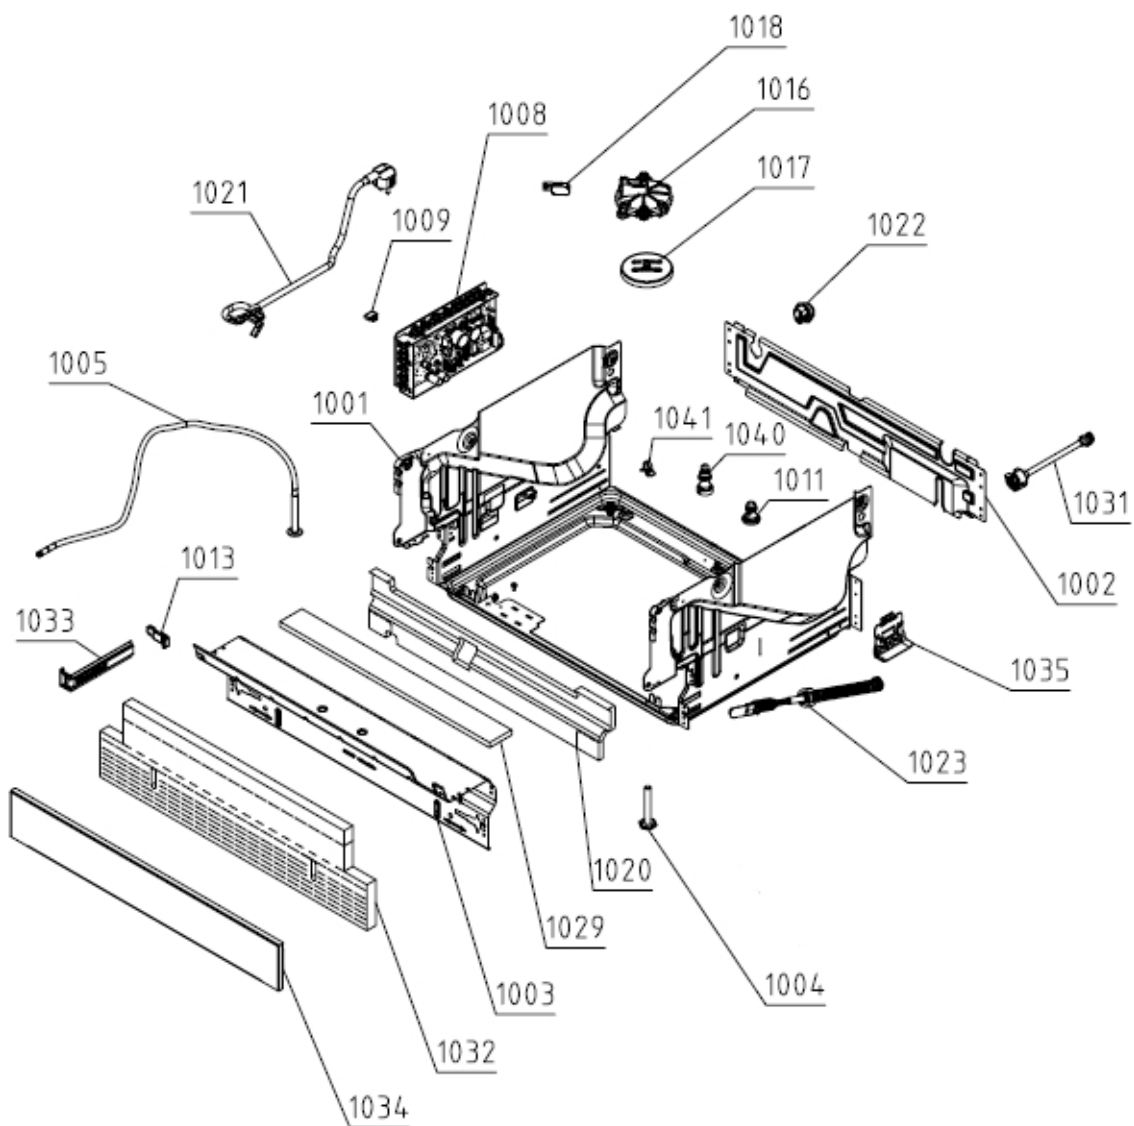

# SPARE PARTS LIST

Type	DW40.2	Brand name	ASKO
Model	DBI664IXXLS.U	Version	07.02.2018
Art. No.	728602	Service index	01

## 160652

Position	Ident	Spare part description	Quantity	Validity	Extra ID
1001	813325	BASE WITH FEET	1		
1001A	700436	SCREW A4 MRT M4X8 VAXED TORX20 BUFOB	2		

Position	Ident	Spare part description	Quantity	Validity	Extra ID
1001B	700474	SCREW	4		
1002	587257	BACK PANEL	1		
1003	700350	COVER	1		
1004	700290	FOOT	2		
1005	700289	ADJUSTABLE FOOT DW ASSY	1		
1008	692001	CONTROL UNIT E	1		
1011	576727	CIRCULATION PUMP DAMPER	1		
1013	700332	SPRING	2		
1016	512052	FLOAT BRACKET	1		
1017	655019	FLOAT	1		
1018	700335	MICROSWITCH	1		
1020	700374	ISOLATION	1		
1021	664836	SUPPLY CORD SJT 3X14AWG 1550	1		
1022	413719	CABLE GROMMET Z13	1		
1023	704611	SPRING	2		
1029	700377	ISOLATION	1		
1031	700266	INLET HOSE	1		
1031B	700483	GASKET	1		
1032	700292	ISOLATION	1		
1033	700331	SUPPORT	2		
1034	702584	BASEBOARD	1		
1035	700351	SPRING SUPPORT LEFT	2		
1035A	274037	SCREW RTK ST4,2X9,5 FZB WAX	2		
1040	700408	WASHING MOTOR CUSHION	1		
1041	700411	SUPPORT	1		

162652

Position	Ident	Spare part description	Quantity	Validity	Extra ID
3001	512070	CIRC.PUMP BLDC190V W. HEATER 120V 1200W	1		
3001A	537874	CLAMP - WIRE D 38	1		
3001B	680172	HEATER,O-RING FOR CIRC.PUMP DW US 1600	1		
3002	545949	HOSE SET/CLAMP FOR CIRC.PUMP	1		
3003	813321	DIVERTER VALVE SET 120V	1		
3004	515493	COVER CIRC.PUMP	1		

163652

Position	Ident	Spare part description	Quantity	Validity	Extra ID
4001	551934	FILTER SET ASSY	1		
4002	515330	COARSE STRAINER	1		
4003	573752	UPPER STRAINER D0,6	1		
4004	581831	DRAIN PUMP 120V 60HZ LEILI	1		
4005	563263	DISCHARGE HOSE INTERIOR	1		
4006	689756	SET HOSE/CLAMP/CUFF SIPHON DISCHARGE	1		
4007	700415	GASKET	1		
4008	799947	SUMP WITH FILTER	1		