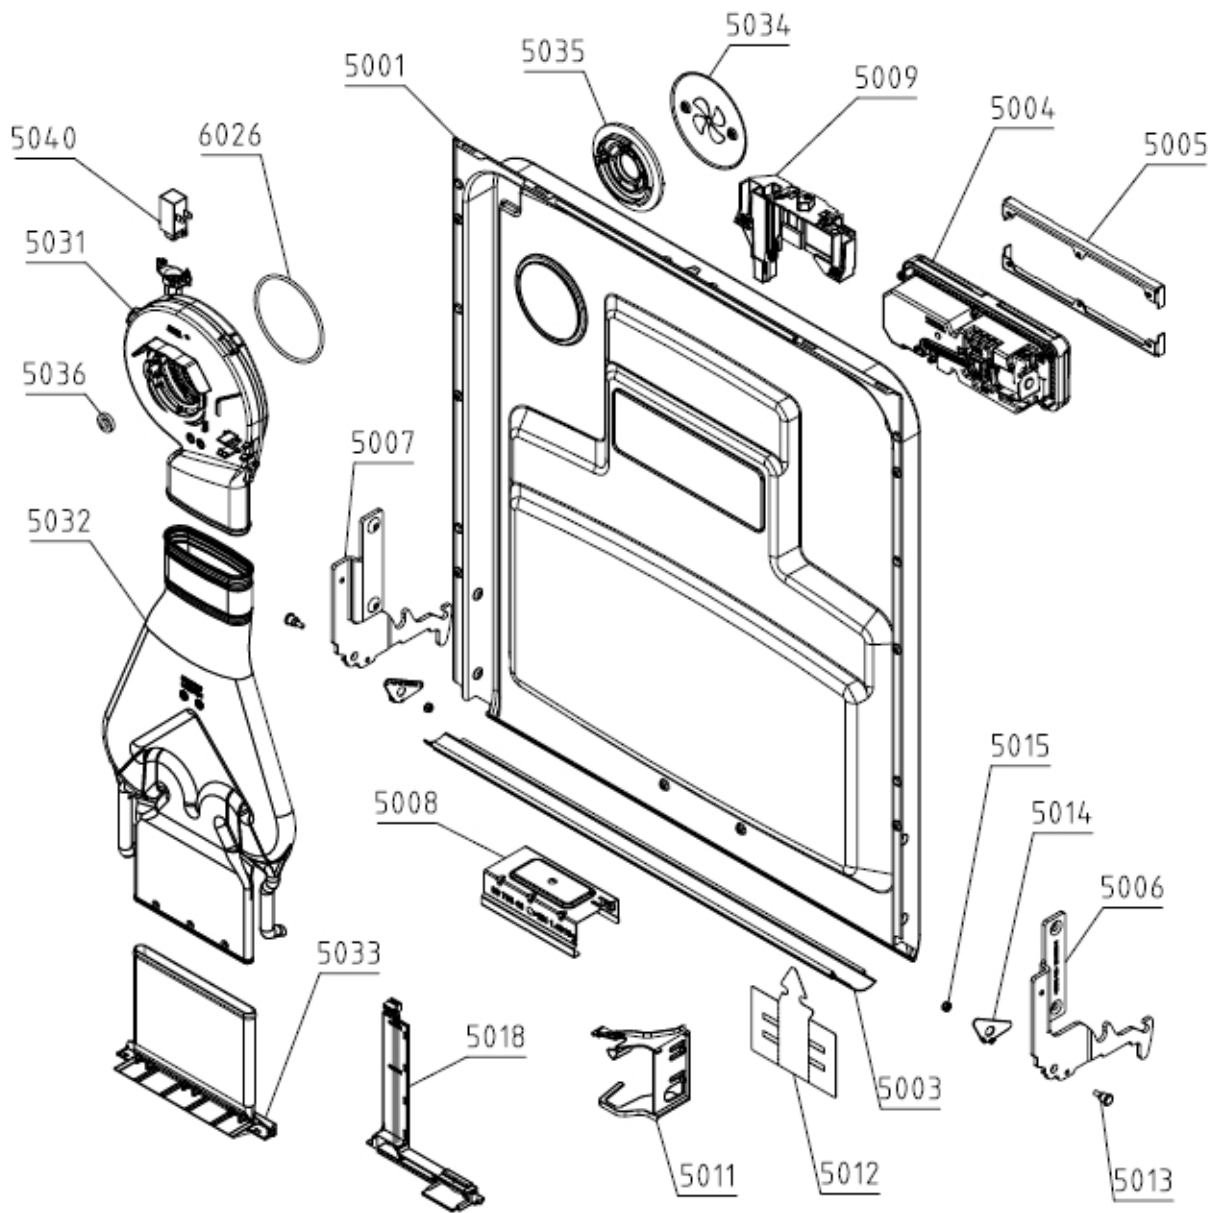

Position	Ident	Spare part description	Quantity	Validity	Extra ID
5001	598870	INTERIOR DOOR FS/SI F XXL DW40 ASSY	1		
5001A	700470	SCREW ST4,2X13-A4 TORX20 RTS BUFAB	8		
5001B	200617	SCREW PT KB40X10 WN1442 RFS	8		
5003	426743	DOOR GASKET	1		
5004	700275	SOAP DISPENSER	1		
5005	700559	SOAP DISPENSER HOLDER DW COMBI AWECO	2		
5005A	200621	SCREW PTK 40X14 WN1452 FZB T2	8		
5006	727779	HINGE LEFT ASSY	1