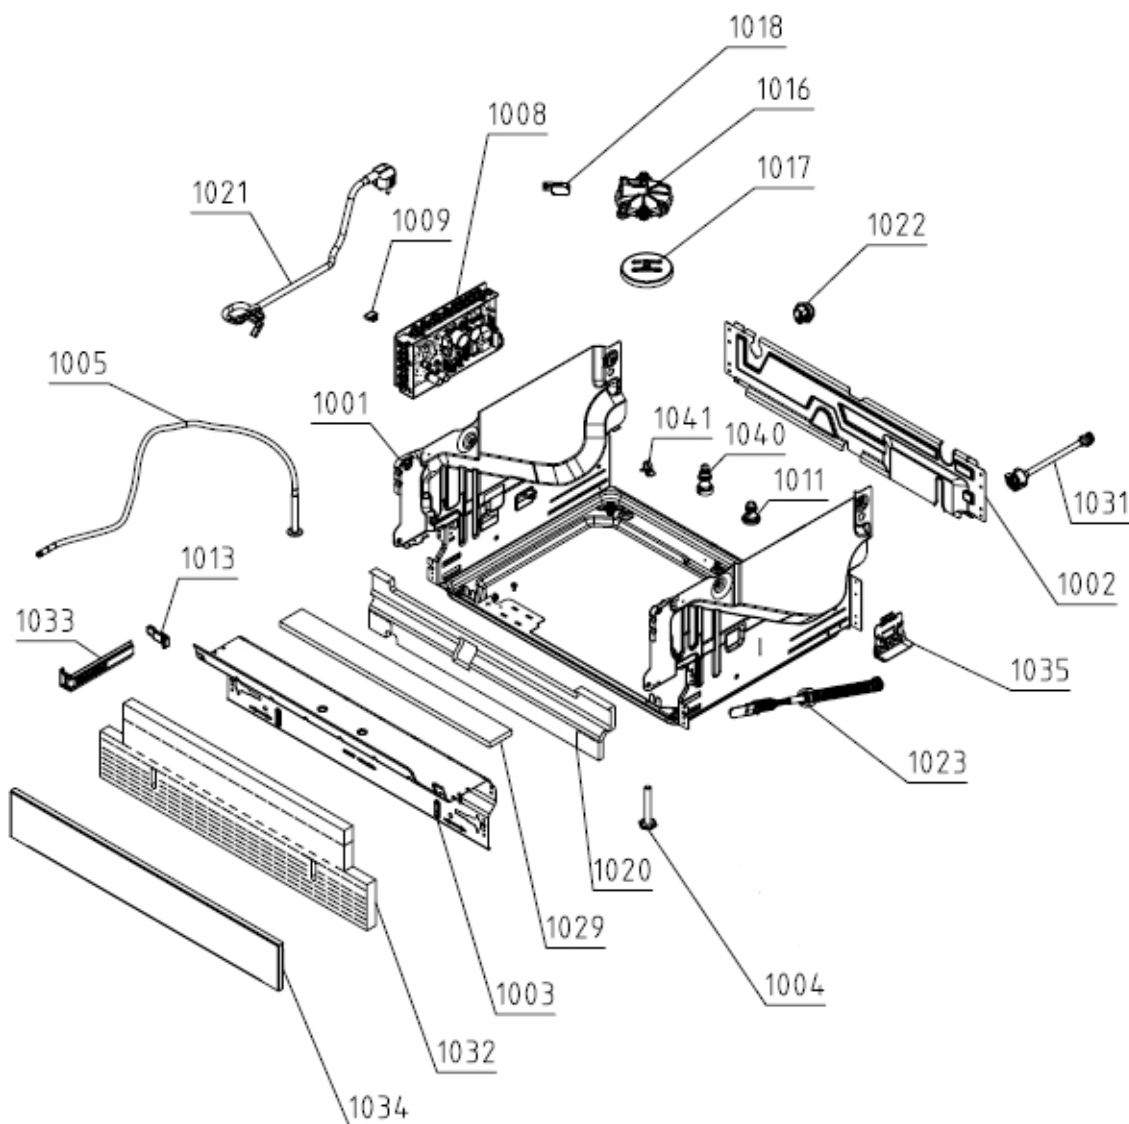

SPARE PARTS LIST

Type	DW40.2	Brand name	ASKO
Model	DBI664IXXLS.U	Version	15.11.2018
Art. No.	728602	Service index	02

160652

Position	Ident	Spare part description	Quantity	Validity	Extra ID
1001	813325	BASE WITH FEET	1		
1001A	700436	SCREW A4 MRT M4X8 VAXED TORX20 BUFAB	2		

Position	Ident	Spare part description	Quantity	Validity	Extra ID
1001B	700474	SCREW	4		
1002	587257	BACK PANEL	1		
1003	700350	COVER	1		
1004	700290	FOOT	2		
1005	700289	ADJUSTABLE FOOT DW ASSY	1		
1008	692001	CONTROL UNIT E	1		
1011	576727	CIRCULATION PUMP DAMPER	1		
1013	700332	SPRING	2		
1016	512052	FLOAT BRACKET	1		
1017	655019	FLOAT	1		
1018	700335	MICROSWITCH	1		
1020	700374	ISOLATION	1		
1021	664836	SUPPLY CORD SJT 3X14AWG 1550	1		
1022	413719	CABLE GROMMET Z13	1		
1023	704611	SPRING	2		
1029	700377	ISOLATION	1		
1031	700266	INLET HOSE	1		
1031B	700483	GASKET	1		
1032	700292	ISOLATION	1		
1033	700331	SUPPORT	2		
1034	702584	BASEBOARD	1		
1035	700351	SPRING SUPPORT LEFT	2		
1035A	274037	SCREW RTK ST4,2X9,5 FZB WAX	2		
1040	700408	WASHING MOTOR CUSHION	1		
1041	700411	SUPPORT	1		

162652

Position	Ident	Spare part description	Quantity	Validity	Extra ID
3001	512070	CIRC.PUMP BLDC190V W. HEATER 120V 1200W	1		
3001A	537874	CLAMP - WIRE D 38	1		
3001B	680172	HEATER,O-RING FOR CIRC.PUMP DW US 1600	1		
3002	545949	HOSE SET/CLAMP FOR CIRC.PUMP	1		
3003	813321	DIVERTER VALVE SET 120V	1		
3004	515493	COVER CIRC.PUMP	1		

163652

Position	Ident	Spare part description	Quantity	Validity	Extra ID
4001	551934	FILTER SET ASSY	1		
4002	515330	COARSE STRAINER	1		
4003	573752	UPPER STRAINER D0,6	1		
4004	581831	DRAIN PUMP 120V 60HZ LEILI	1		
4005	563263	DISCHARGE HOSE INTERIOR	1		
4006	689756	SET HOSE/CLAMP/CUFF SIPHON DISCHARGE	1		
4007	700415	GASKET	1		
4008	799947	SUMP WITH FILTER	1		