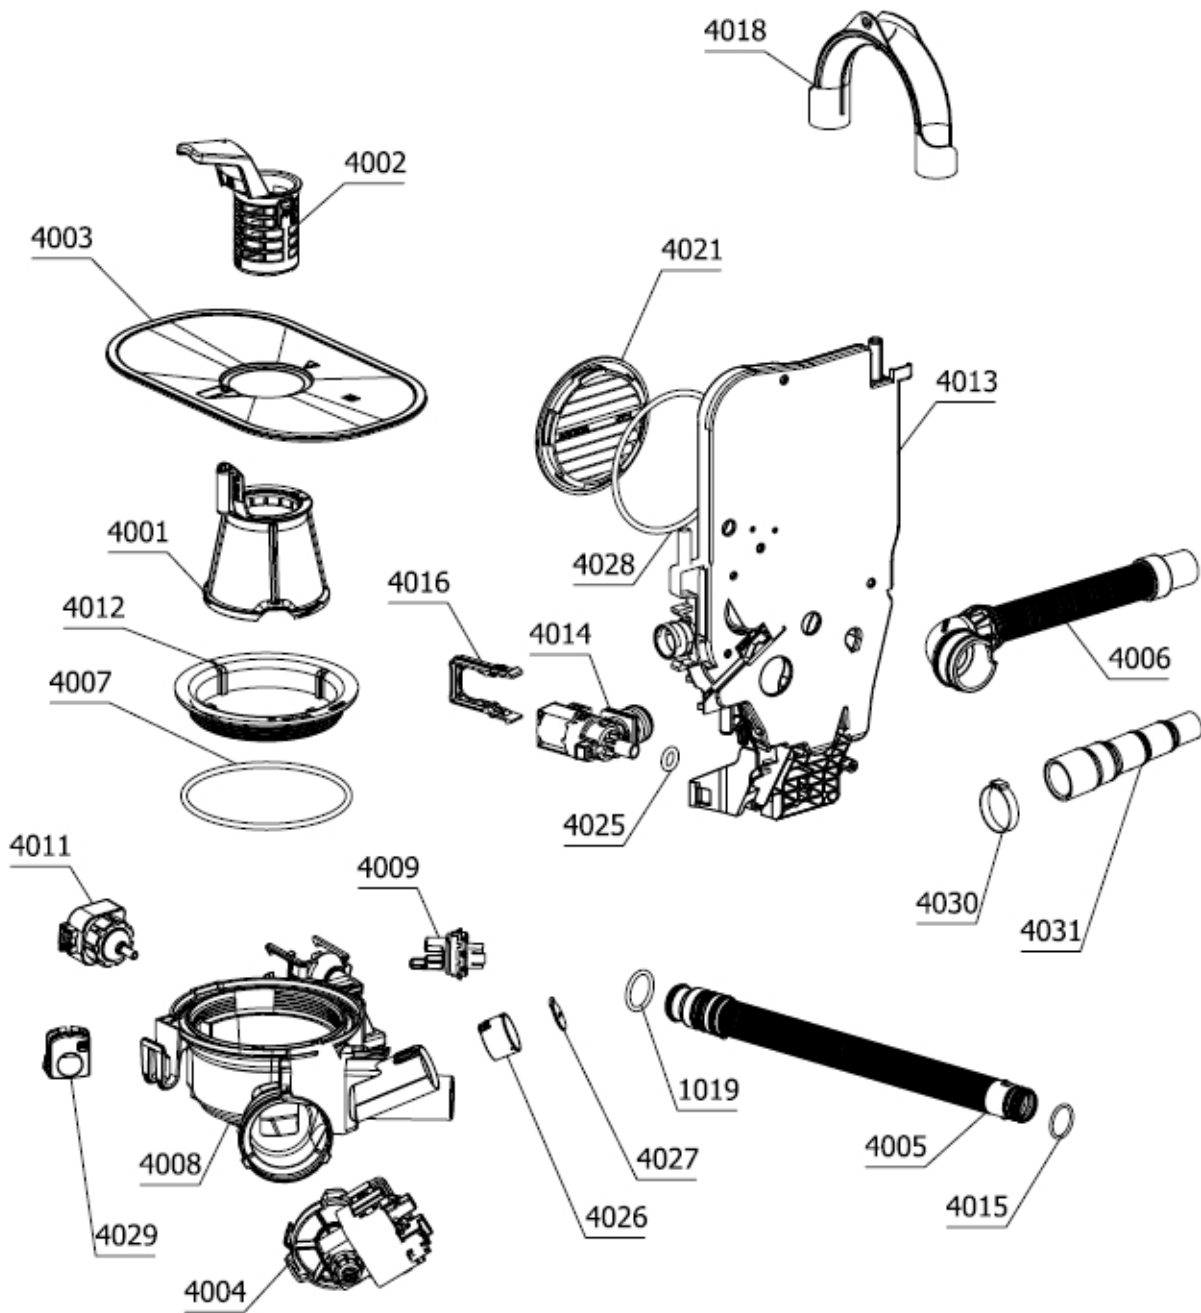

Position	Ident	Spare part description	Quantity	Validity	Extra ID
4001	551934	FILTER SET ASSY	1		
4002	515330	COARSE STRAINER	1		
4003	573752	UPPER STRAINER D0,6	1		
4004	581831	DRAIN PUMP 120V 60HZ LEILI	1		
4005	563263	DISCHARGE HOSE INTERIOR	1		
4006	689756	SET HOSE/CLAMP/CUFF SIPHON DISCHARGE	1		
4007	700415	GASKET	1		
4008	799947	SUMP WITH FILTER	1