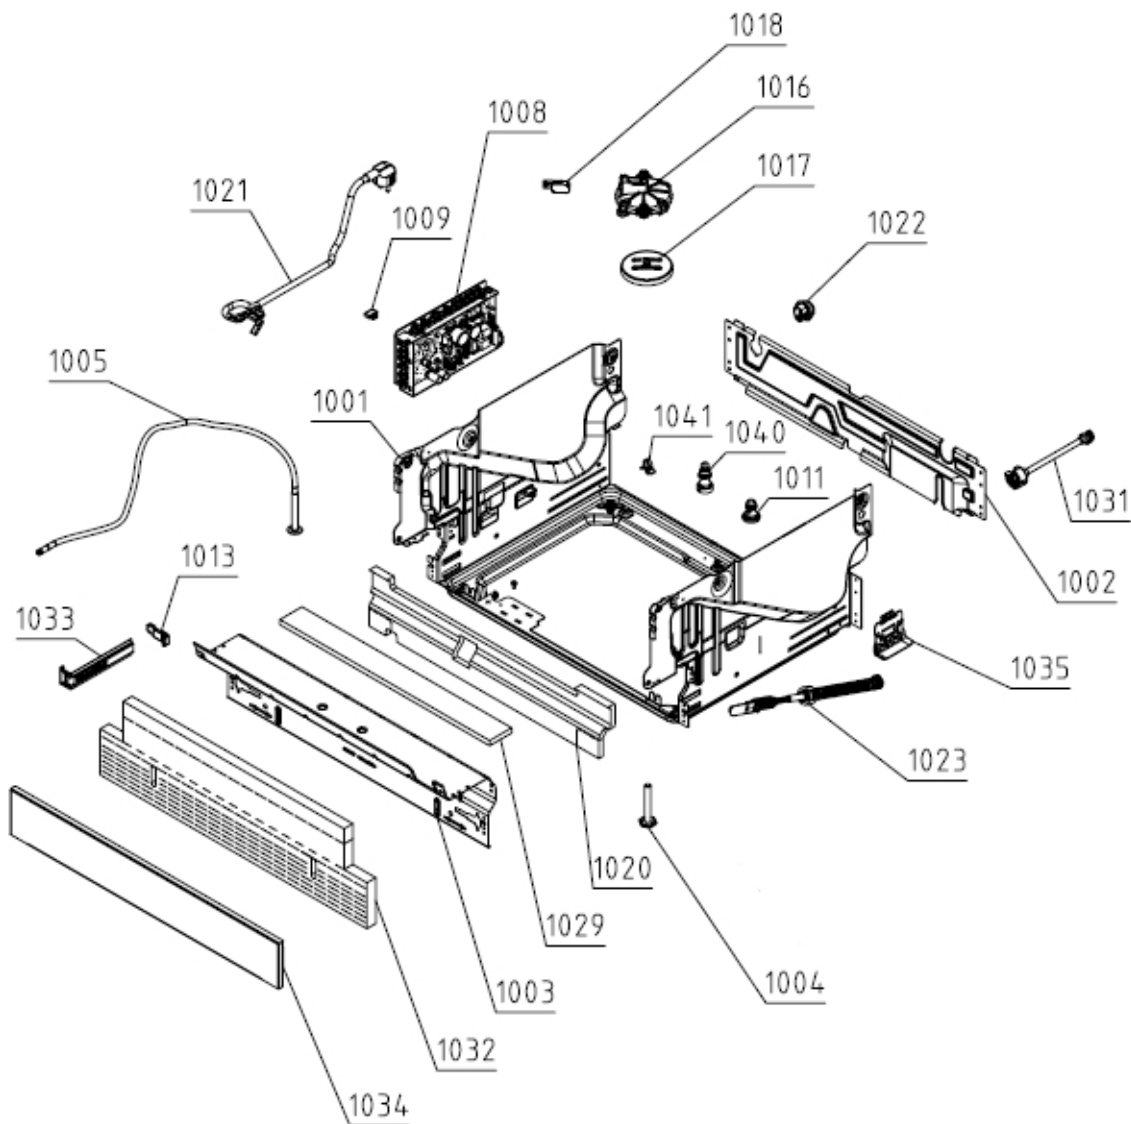

SPARE PARTS LIST

Type DW40.2
 Model DBI664IXXLS.U
 Art. No. 728602

Brand name ASKO
 Version 14.02.2019
 Service index 03

160652

Position	Ident	Spare part description	Quantity	Validity	Extra ID
1001	813325	BASE WITH FEET	1		
1001A	700436	SCREW A4 MRT M4X8 VAXED TORX20 BUFAB	2		

Position	Ident	Spare part description	Quantity	Validity	Extra ID
1001B	700474	SCREW	4		
1002	587257	BACK PANEL	1		
1003	700350	COVER	1		
1003A	700451	SCREW RTS ST4,2X13 FZB TORX20	19		
1004	700290	FOOT	2		
1005	700289	ADJUSTABLE FOOT DW ASSY	1		
1008	692001	CONTROL UNIT E	1		
1011	576727	CIRCULATION PUMP DAMPER	1		
1013	700332	SPRING	2		
1016	512052	FLOAT BRACKET	1		
1017	655019	FLOAT	1		
1018	700335	MICROSWITCH	1		
1020	700374	ISOLATION	1		
1021	664836	SUPPLY CORD SJT 3X14AWG 1550	1		
1022	413719	CABLE GROMMET Z13	1		
1023	704611	SPRING	2		
1029	700377	ISOLATION	1		
1031	700266	INLET HOSE	1		
1031B	700483	GASKET	1		
1032	700292	ISOLATION	1		
1033	700331	SUPPORT	2		
1034	702584	BASEBOARD	1		
1035	700351	SPRING SUPPORT LEFT	2		
1035A	274037	SCREW RTK ST4,2X9,5 FZB WAX	2		
1040	700408	WASHING MOTOR CUSHION	1		
1041	700411	SUPPORT	1		

162652

Position	Ident	Spare part description	Quantity	Validity	Extra ID
3001	512070	CIRC.PUMP BLDC190V W. HEATER 120V 1200W	1		
3001A	537874	CLAMP - WIRE D 38	1		
3001B	680172	HEATER,O-RING FOR CIRC.PUMP DW US 1600	1		
3002	545949	HOSE SET/CLAMP FOR CIRC.PUMP	1		
3003	813321	DIVERTER VALVE SET 120V	1		
3004	515493	COVER CIRC.PUMP	1		

163652

Position	Ident	Spare part description	Quantity	Validity	Extra ID
4001	784738	FILTER ASSY	1		
4002	515330	COARSE STRAINER	1		
4003	573752	UPPER STRAINER D0,6	1		
4004	581831	DRAIN PUMP 120V 60HZ LEILI	1		
4005	563263	DISCHARGE HOSE INTERIOR	1		
4006	689756	SET HOSE/CLAMP/CUFF SIPHON DISCHARGE	1		
4007	700415	GASKET	1		
4008	784737	BOTTOM SUMP ASSY	1		