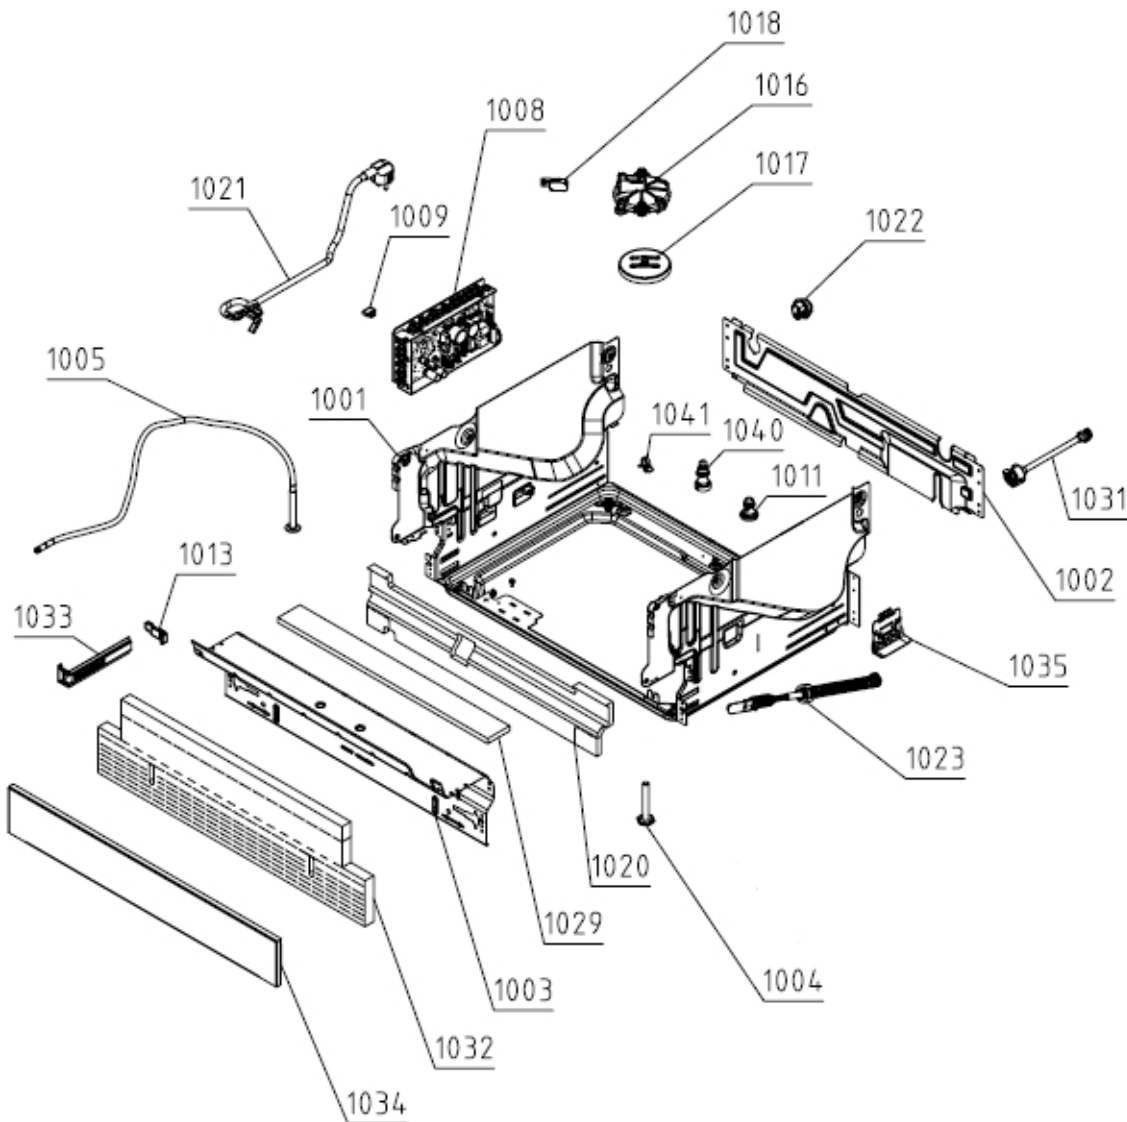

SPARE PARTS LIST

Type	DW40.2	Brand name	ASKO
Model	DBI664IXXLS.U	Version	05.03.2019
Art. No.	728602	Service index	04

160652

Position	Ident	Spare part description	Quantity	Validity	Extra ID
1001	813325	BASE WITH FEET	1		
1001A	700436	SCREW A4 MRT M4X8 VAXED TORX20 BUFAB	2		

Position	Ident	Spare part description	Quantity	Validity	Extra ID
1001B	700474	SCREW	4		
1002	587257	BACK PANEL	1		
1003	700350	COVER	1		
1003A	700451	SCREW RTS ST4,2X13 FZB TORX20	19		
1004	700290	FOOT	2		
1005	700289	ADJUSTABLE FOOT DW ASSY	1		
1008	795560	CONTROL UNIT	1		
1011	576727	CIRCULATION PUMP DAMPER	1		
1013	700332	SPRING	2		
1016	512052	FLOAT BRACKET	1		
1017	655019	FLOAT	1		
1018	700335	MICROSWITCH	1		
1020	700374	ISOLATION	1		
1021	664836	SUPPLY CORD SJT 3X14AWG 1550	1		
1022	413719	CABLE GROMMET Z13	1		
1023	704611	SPRING	2		
1029	700377	ISOLATION	1		
1031	700266	INLET HOSE	1		
1031B	700483	GASKET	1		
1032	700292	ISOLATION	1		
1033	700331	SUPPORT	2		
1034	702584	BASEBOARD	1		
1035	700351	SPRING SUPPORT LEFT	2		
1035A	274037	SCREW RTK ST4,2X9,5 FZB WAX	2		
1040	700408	WASHING MOTOR CUSHION	1		
1041	700411	SUPPORT	1		

162652

Position	Ident	Spare part description	Quantity	Validity	Extra ID
3001	512070	CIRC.PUMP BLDC190V W. HEATER 120V 1200W	1		
3001A	537874	CLAMP - WIRE D 38	1		
3001B	680172	HEATER,O-RING FOR CIRC.PUMP DW US 1600	1		
3002	545949	HOSE SET/CLAMP FOR CIRC.PUMP	1		
3003	813321	DIVERTER VALVE SET 120V	1		
3004	515493	COVER CIRC.PUMP	1		

163652

Position	Ident	Spare part description	Quantity	Validity	Extra ID
4001	784738	FILTER ASSY	1		
4002	515330	COARSE STRAINER	1		
4003	573752	UPPER STRAINER D0,6	1		
4004	581831	DRAIN PUMP 120V 60HZ LEILI	1		
4005	563263	DISCHARGE HOSE INTERIOR	1		
4006	689756	SET HOSE/CLAMP/CUFF SIPHON DISCHARGE	1		
4007	700415	GASKET	1		
4008	784737	BOTTOM SUMP ASSY	1		