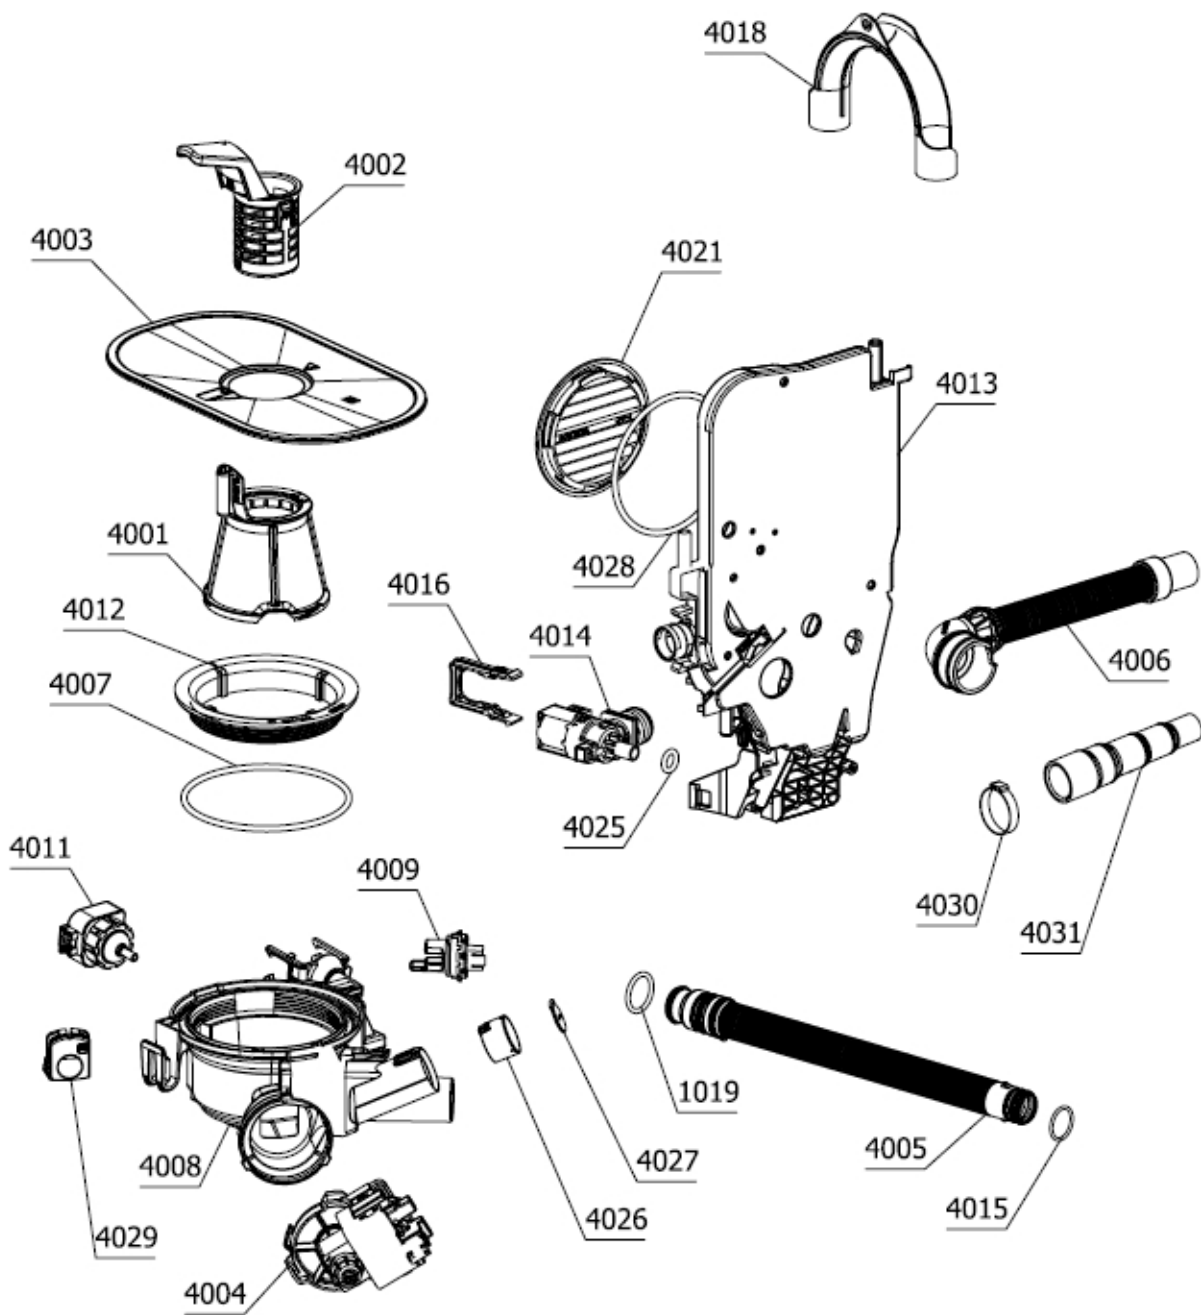

Position	Ident	Spare part description	Quantity	Validity	Extra ID
4001	784738	FILTER ASSY	1		
4002	515330	COARSE STRAINER	1		
4003	573752	UPPER STRAINER D0,6	1		
4004	581831	DRAIN PUMP 120V 60HZ LEILI	1		
4005	563263	DISCHARGE HOSE INTERIOR	1		
4006	689756	SET HOSE/CLAMP/CUFF SIPHON DISCHARGE	1		
4007	700415	GASKET	1		
4008	784737	BOTTOM SUMP ASSY	1