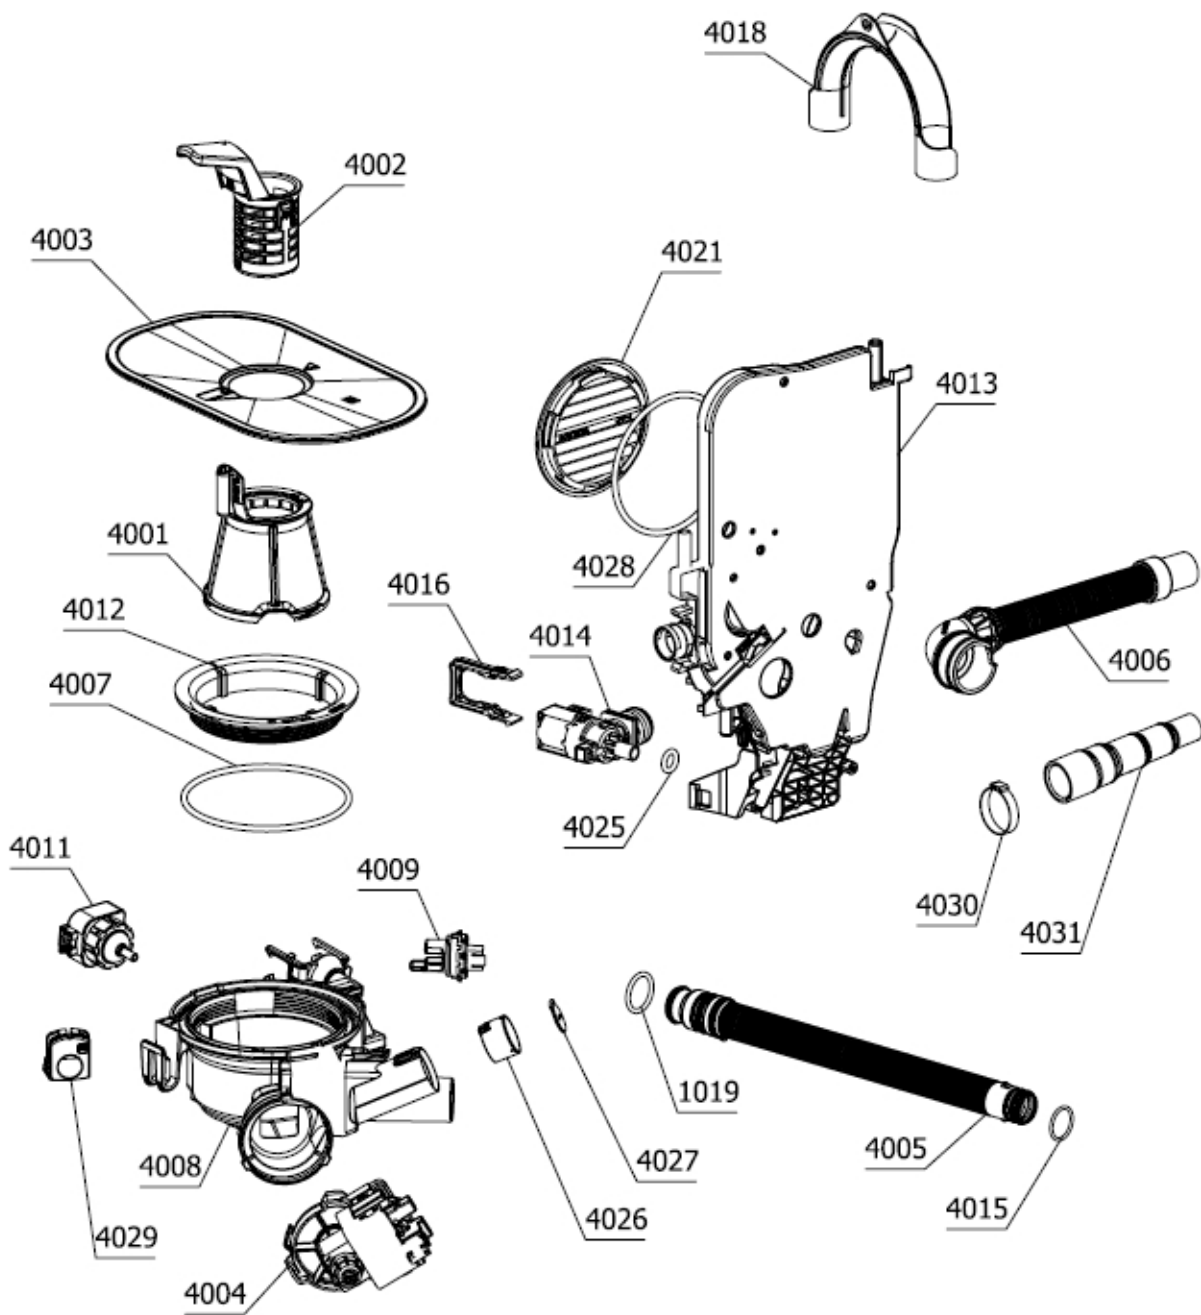

Position	Ident	Spare part description	Quantity	Validity	Extra ID
4001	784738	FILTER ASSY	1		
4002	515330	COARSE STRAINER	1		
4003	573752	UPPER STRAINER D0,6	1		
4004	581831	DRAIN PUMP 120V 60HZ LEILI	1		
4005	563263	DISCHARGE HOSE INTERIOR	1		
4006	689756	SET HOSE/CLAMP/CUFF SIPHONE DISCHARGE	1		
4007	700415	GASKET	1		
4008	784737	BOTTOM SUMP ASSY	1