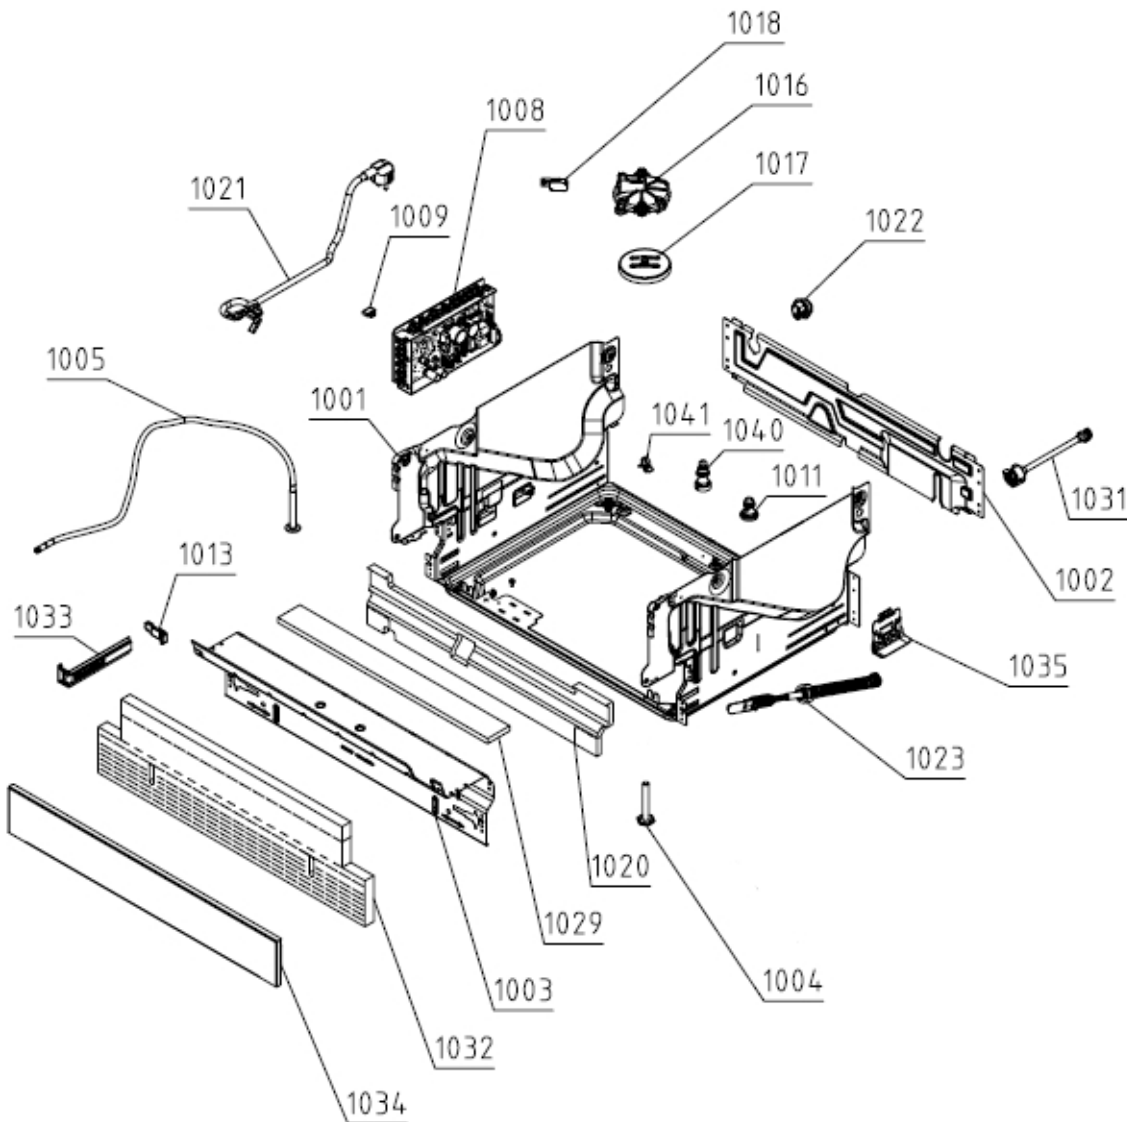

SPARE PARTS LIST

Type	DW40.2	Brand name	ASKO
Model	DBI664IXXLS.U	Version	26.03.2019
Art. No.	734084	Service index	01

160652

Position	Ident	Spare part description	Quantity	Validity	Extra ID
1001	813325	BASE WITH FEET	1		
1001A	700436	SCREW A4 MRT M4X8 VAXED TORX20 BUFAB	2		

Position	Ident	Spare part description	Quantity	Validity	Extra ID
1001B	700474	SCREW	4		
1002	587257	BACK PANEL	1		
1003	700350	COVER	1		
1003A	700451	SCREW RTS ST4,2X13 FZB TORX20	19		
1004	700290	FOOT	2		
1005	700289	ADJUSTABLE FOOT DW ASSY	1		
1008	795565	CONTROL UNIT	1		
1011	576727	CIRCULATION PUMP DAMPER	1		
1013	700332	SPRING	2		
1016	512052	FLOAT BRACKET	1		
1017	655019	FLOAT	1		
1018	700335	MICROSWITCH	1		
1020	700374	ISOLATION	1		
1021	664836	SUPPLY CORD SJT 3X14AWG 1550	1		
1022	413719	CABLE GROMMET Z13	1		
1023	704611	SPRING	2		
1029	700377	ISOLATION	1		
1031	700266	INLET HOSE	1		
1031B	700483	GASKET	1		
1032	700292	ISOLATION	1		
1033	700331	SUPPORT	2		
1034	702584	BASEBOARD	1		
1035	700351	SPRING SUPPORT LEFT	2		
1035A	274037	SCREW RTK ST4,2X9,5 FZB WAX	2		
1040	700408	WASHING MOTOR CUSHION	1		
1041	700411	SUPPORT	1		

162652

Position	Ident	Spare part description	Quantity	Validity	Extra ID
3001	512070	CIRC.PUMP BLDC190V W. HEATER 120V 1200W	1		
3001A	537874	CLAMP - WIRE D 38	1		
3001B	680172	HEATER,O-RING FOR CIRC.PUMP DW US 1600	1		
3002	545949	HOSE SET/CLAMP FOR CIRC.PUMP	1		
3003	813321	DIVERTER VALVE SET 120V	1		
3004	515493	COVER CIRC.PUMP	1		

163652

Position	Ident	Spare part description	Quantity	Validity	Extra ID
4001	784738	FILTER ASSY	1		
4002	515330	COARSE STRAINER	1		
4003	573752	UPPER STRAINER D0,6	1		
4004	581831	DRAIN PUMP 120V 60HZ LEILI	1		
4005	563263	DISCHARGE HOSE INTERIOR	1		
4006	689756	SET HOSE/CLAMP/CUFF SIPHONE DISCHARGE	1		
4007	700415	GASKET	1		
4008	784737	BOTTOM SUMP ASSY	1		