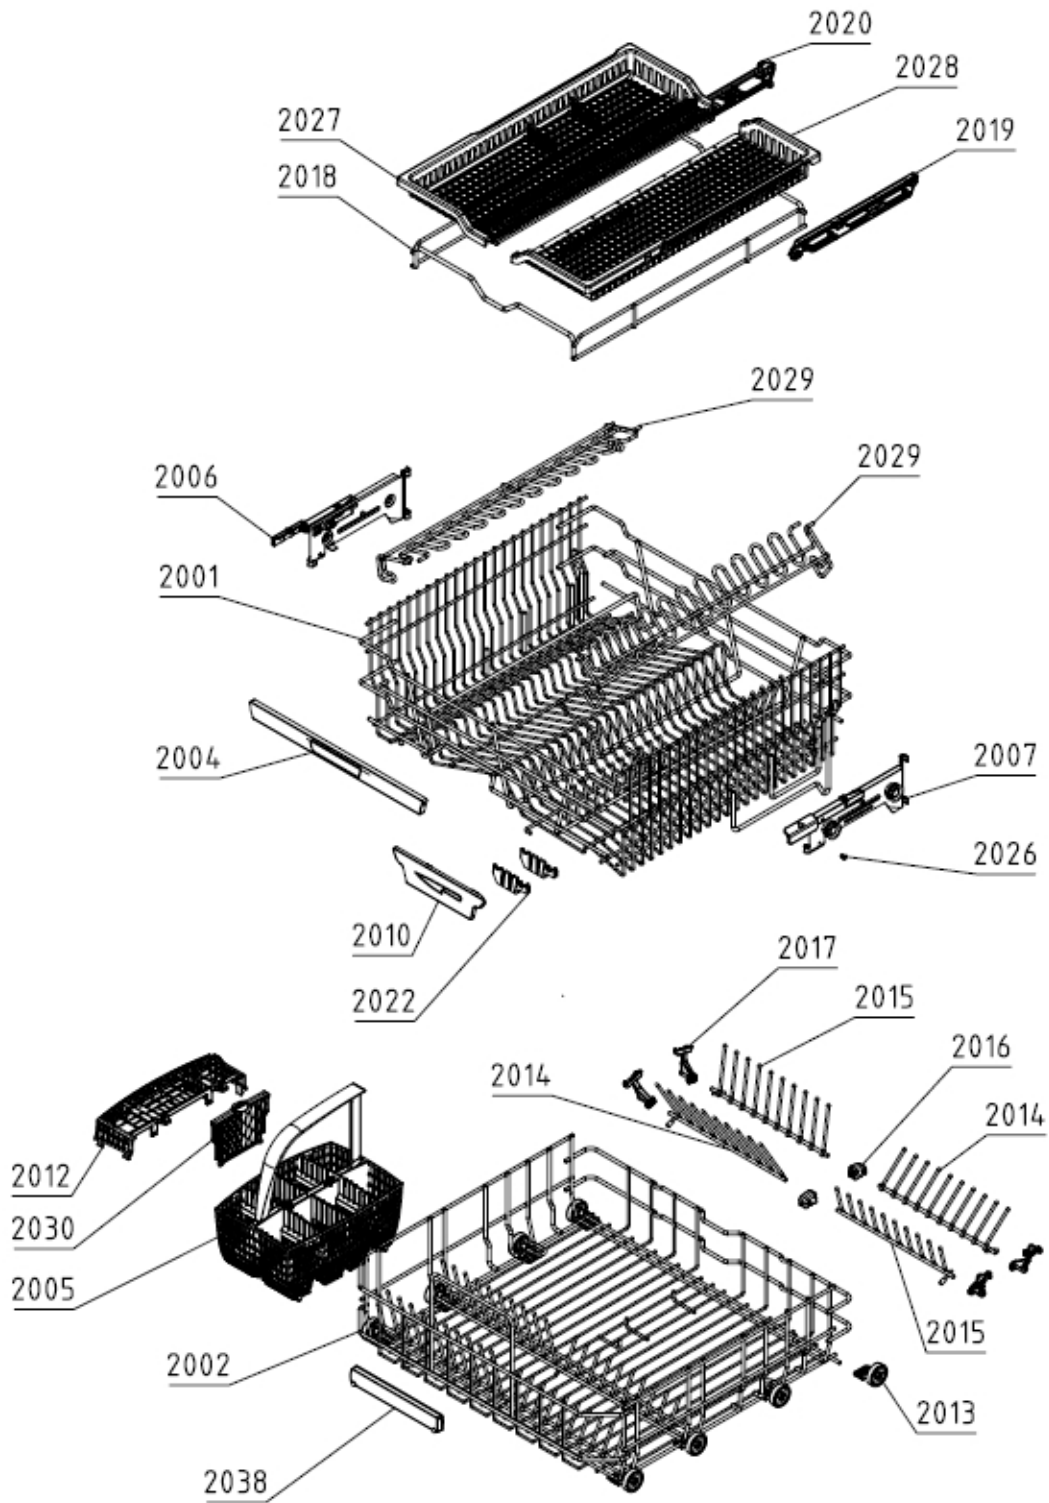

Position	Ident	Spare part description	Quantity	Validity	Extra ID
2001	492995	UPPER BASKET ASS.PREM. ASSY H/L 7502-B	1		
2002	489454	LOWER BASKET EXCLUSIVE 7502-B ASSY	1		
2004	435209	HANDLE U-BASKET ASSY ASKO	1