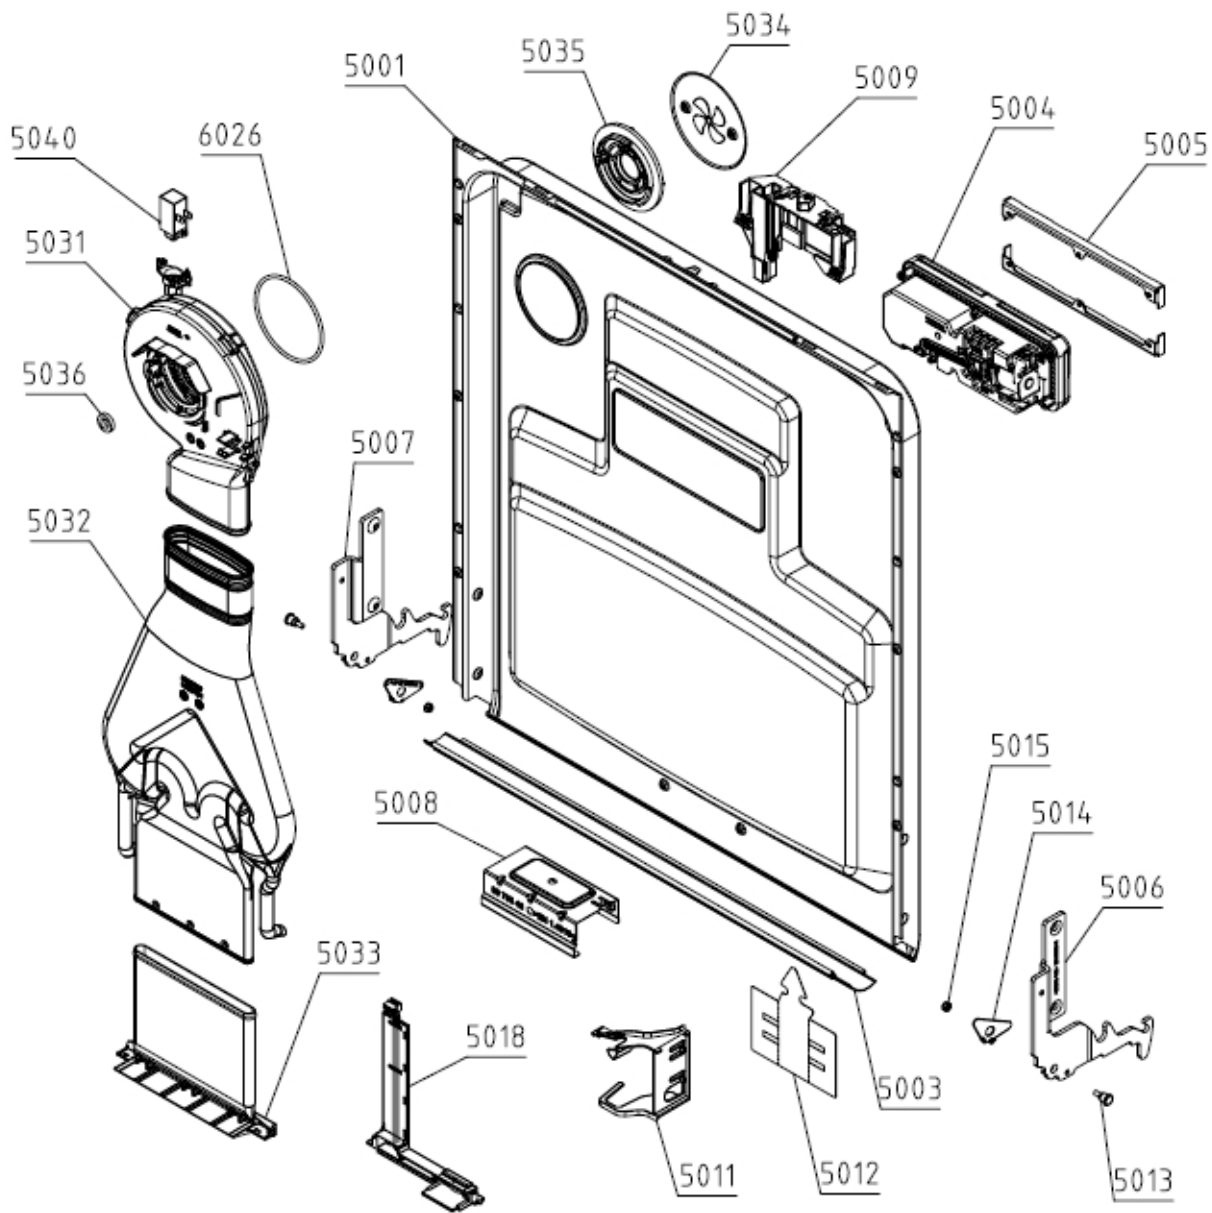

Position	Ident	Spare part description	Quantity	Validity	Extra ID
5001	598870	INTERIOR DOOR FS/SI F XXL DW40 ASSY	1		
5001A	785608	SCREW	6		
5001B	200617	SCREW PT KB40X10 WN1442 RFS	8		
5003	426743	DOOR GASKET	1		
5004	700275	SOAP DISPENSER	1		
5005	700559	SOAP DISPENSER HOLDER DW COMBI AWECO	2		
5005A	200621	SCREW PTK 40X14 WN1452 FZB T2	8		
5006	709479	HINGE LEFT	1