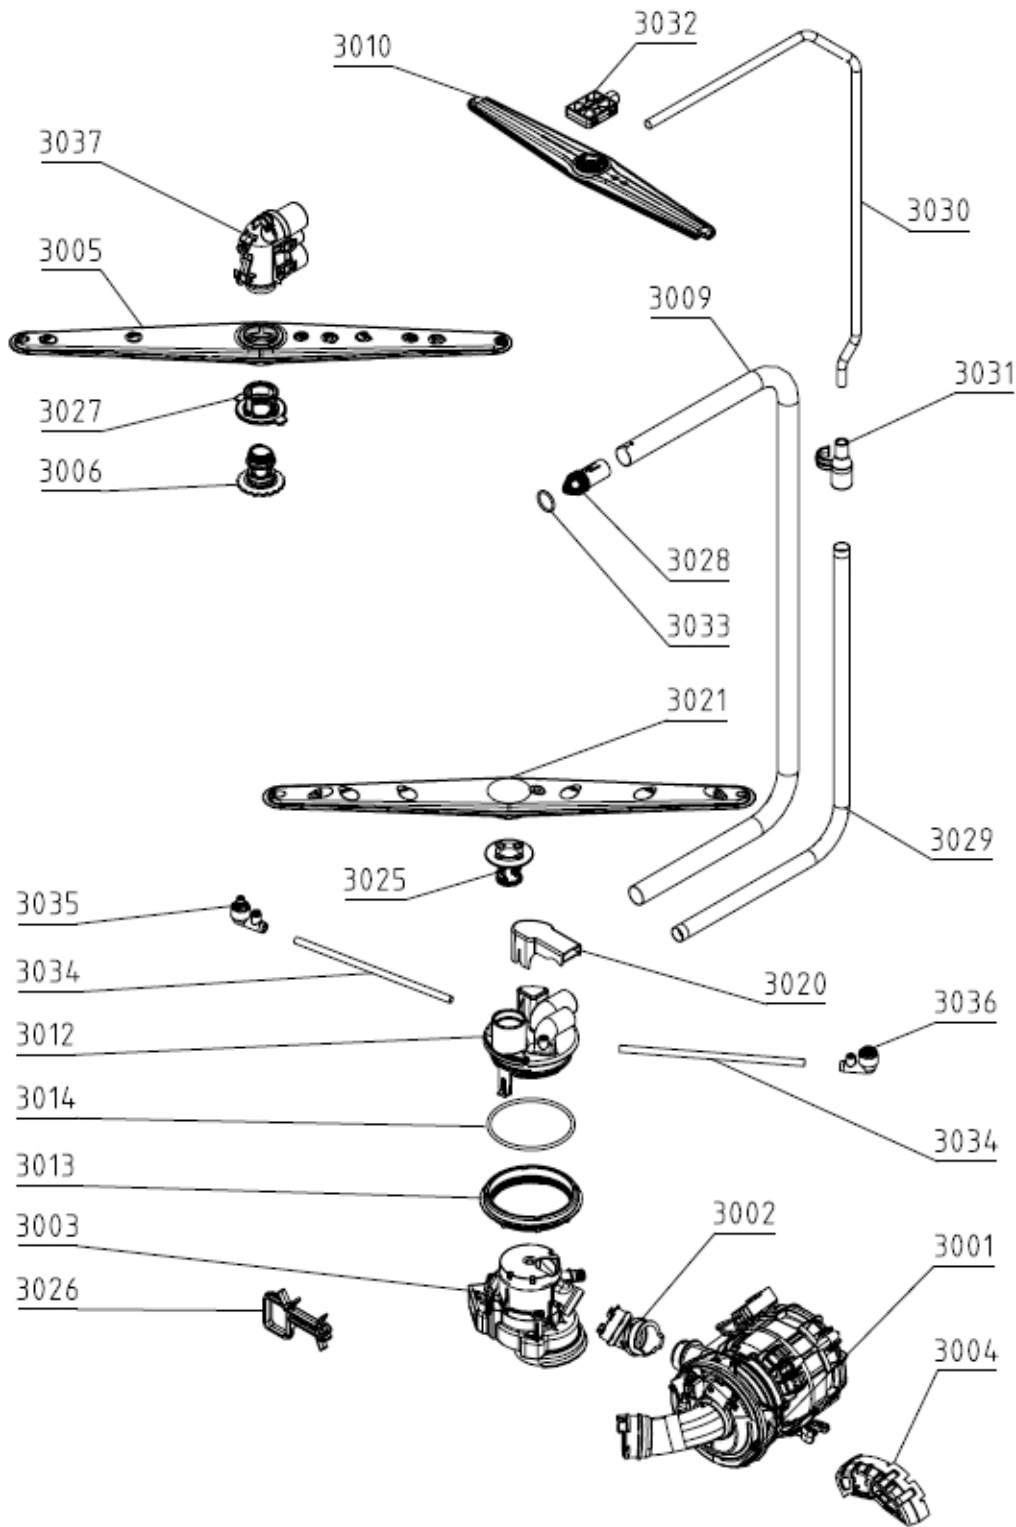

Position	Ident	Spare part description	Quantity	Validity	Extra ID
3001	512070	CIRC.PUMP BLDC190V W. HEATER 120V 1200W	1		
3001A	537874	CLAMP - WIRE D 38	1		
3001B	680172	HEATER,O-RING FOR CIRC.PUMP DW US 1600	1		
3002	545949	HOSE SET/CLAMP FOR CIRC.PUMP	1		
3003	813321	DIVERTER VALVE SET 120V	1		
3004	515493	COVER CIRC.PUMP	1