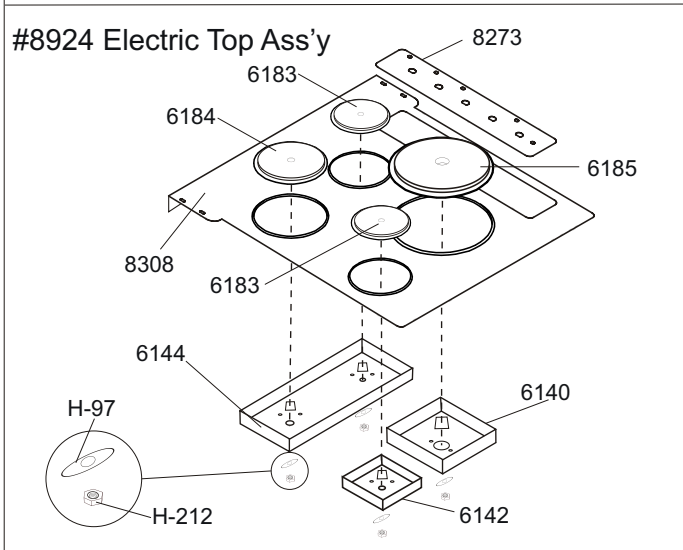

8100-##00#0# 30" ELECTRIC STOVE