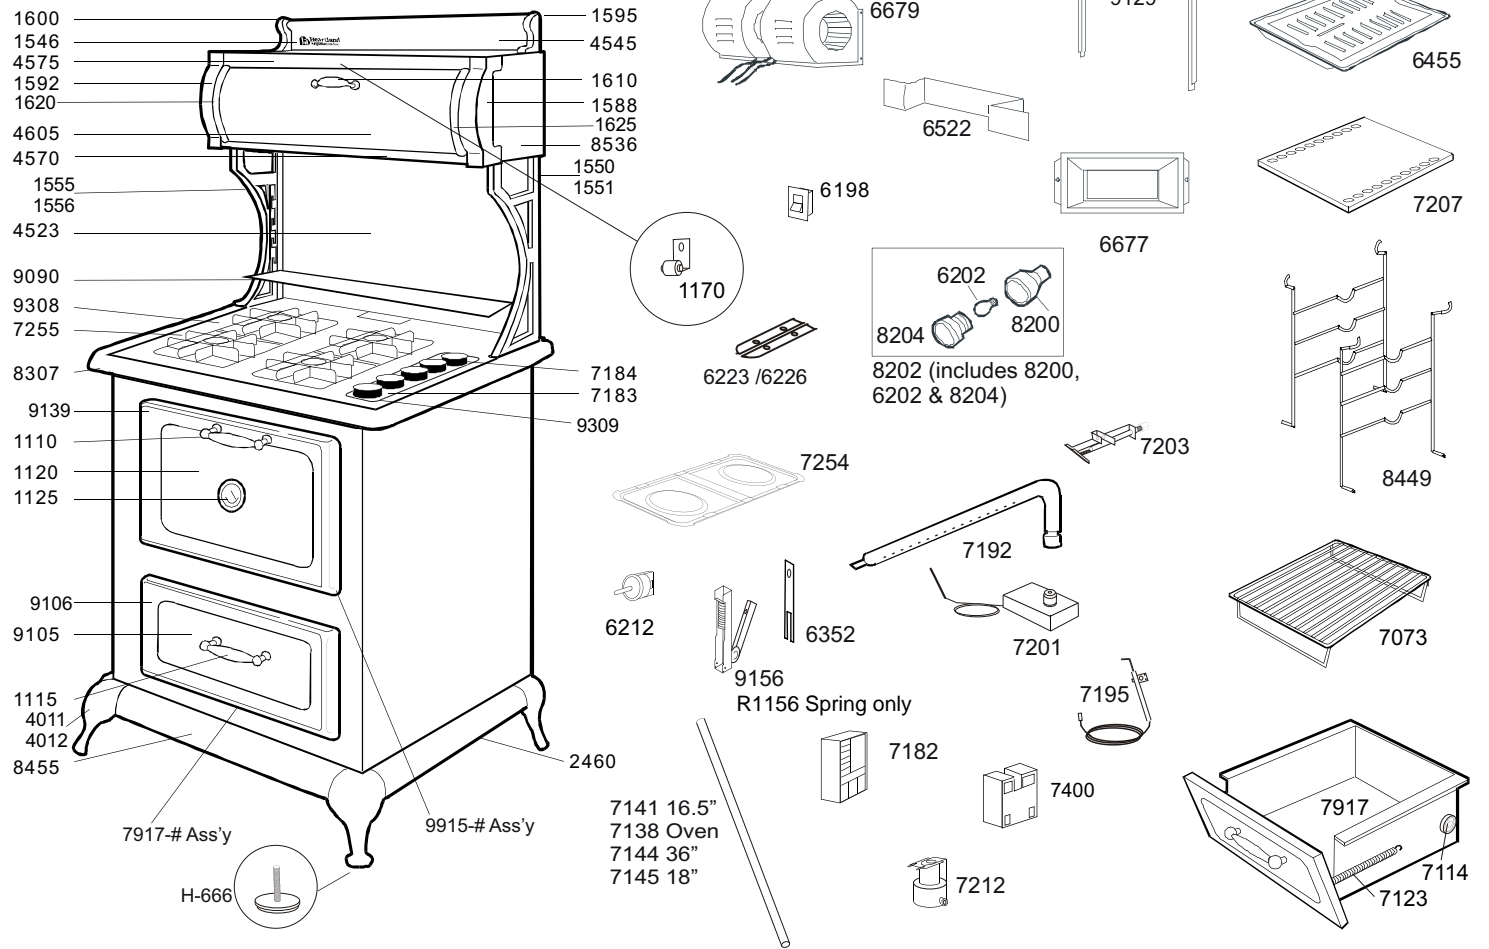

9000-##-# 30" GAS STOVE

(Parts illustrated for both cone and sealed burner variations)

PAGE ID	MODEL 9000 (DISCONTINUED)	
PART# / ITEM #	DESCRIPTION	NOTES
1115	Oven Door Handle (Wood)	
1125	Oven Door Thermometer (Non-Functional)	
1170	Cabinet Spring Catch	
1546	Heartland Nameplatew/ Clips	Subs to Part# 3599
1550	Right Cabinet Bracket	This Part No Longer Available, May Be Replaced With 1551, 1556 And 45211-# Splashback. Some Drilling For Mounting Holes May Be Required.
1555	Left Cabinet Bracket	This Part No Longer Available, May Be Replaced With 1551, 1556 And 45211-# Splashback. Some Drilling For Mounting Holes May Be Required.
1588	Right Cabinet Cast Corner	Subs To 8015-# Assembly - Refer To Colour Legend For Colour Options
1592	Left Cabinet Cast Corner	Subs To 8015-# Assembly - Refer To Colour Legend For Colour Options
1595	Right Cast Cresting Corner	
1600	Left Cast Cresting Corner	
1610	Cabinet Door Handle	Subs to Part# R1609
1621	Left Cabinet Hinge	Subs To 8015-# Assembly - Refer To Colour Legend For Colour Options
1626	Right Cabinet Hinge	Subs To 8015-# Assembly - Refer To Colour Legend For Colour Options
2460	Right And Left Of Base	
4011	Base Legs	Subs to Part# 4012
4570	Lower Cabinet Strip	
4575	Upper Cabinet Strip	
6197	2 Speed Blower Control Switch	
6198	Oven And Cabinet Light Switch	
6202	Oven Light Bulb - 40w	
6212	Snap In Push Switch	
6223	Closet Bracket Gasket-Left	
6226	Closet Bracket Gasket-Right	
6352	Oven Door Hinge Gasket	
6372	Strain Relief .472 Dia	
6373	Closet Power Cord (Gas)	
6452	Oven Rack	for oven w/o side racks #8449
6455	Broiler Pan & Cover 2 Pc	Replaces 6453/6454
6522	Exhaust Deflector	
6641	Gas Control Panel	Subs to Part# 6640
6675	Exhaust Filter	
6677	Exhaust Adapter Boot To 3 1/4 X 10	
6679	Exhaust Blower	
7073	Broiler Drawer Rack	
7114	Roller - Steel -	
7123	Spring - Broiler Drawer	
7138	Oven Burner Gas Line 3/8	
7141	16.5" .25 Aluminum Tube	Subs to Part# 7148
7144	36.00" 3/16 Aluminum Tube Timer To Pilot	
7145	18.00" 3/16 Aluminum Tube Control To Timer	
7150	Cast Street Elbow- 1/2" 90°	
7153	Valve Mounting Screw 1/4-20 X 5/16	Sealed Burner
7154	Valve Screw 10-24 X 1" & Gasket	
7156	Gasket-Small Burner Base	Sealed Burner
7157	Gasket-Medium Burner Base	Sealed Burner
7158	Gasket- Large Burner Base	Sealed Burner
7182	Spark Module-2+1	
7183	Top Burner Control Knob	
7184	Oven Burner Control Knob	