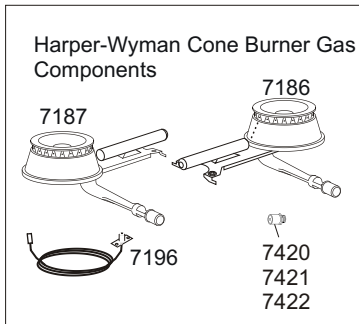

9000-##-# 30" GAS STOVE

(Parts illustrated for both cone and sealed burner variations)

PAGE ID	MODEL 9000 (DISCONTINUED)	
PART# / ITEM #	DESCRIPTION	NOTES
1115	Oven Door Handle (Wood)	
1125	Oven Door Thermometer (Non-Functional)	
1170	Cabinet Spring Catch	
1546	Heartland Nameplatew/ Clips	Subs to Part# 3599
1550	Right Cabinet Bracket	This Part No Longer Available, May Be Replaced With 1551, 1556 And 45211-# Splashback. Some Drilling For Mounting Holes May Be Required.
1555	Left Cabinet Bracket	This Part No Longer Available, May Be Replaced With 1551, 1556 And 45211-# Splashback. Some Drilling For Mounting Holes May Be Required.
1588	Right Cabinet Cast Corner	Subs To 8015-# Assembly - Refer To Colour Legend For Colour Options
1592	Left Cabinet Cast Corner	Subs To 8015-# Assembly - Refer To Colour Legend For Colour Options
1595	Right Cast Cresting Corner	
1600	Left Cast Cresting Corner	
1610	Cabinet Door Handle	Subs to Part# R1609
1621	Left Cabinet Hinge	Subs To 8015-# Assembly - Refer To Colour Legend For Colour Options
1626	Right Cabinet Hinge	Subs To 8015-# Assembly - Refer To Colour Legend For Colour Options
2460	Right And Left Of Base	
4011	Base Legs	Subs to Part# 4012
4570	Lower Cabinet Strip	
4575	Upper Cabinet Strip	
6197	2 Speed Blower Control Switch	
6198	Oven And Cabinet Light Switch	
6202	Oven Light Bulb - 40w	
6212	Snap In Push Switch	
6223	Closet Bracket Gasket-Left	
6226	Closet Bracket Gasket-Right	
6352	Oven Door Hinge Gasket	
6372	Strain Relief .472 Dia	
6373	Closet Power Cord (Gas)	
6452	Oven Rack	for oven w/o side racks #8449
6455	Broiler Pan & Cover 2 Pc	Replaces 6453/6454
6522	Exhaust Deflector	
6641	Gas Control Panel	Subs to Part# 6640
6675	Exhaust Filter	
6677	Exhaust Adapter Boot To 3 1/4 X 10	
6679	Exhaust Blower	
7073	Broiler Drawer Rack	
7114	Roller - Steel -	
7123	Spring - Broiler Drawer	
7138	Oven Burner Gas Line 3/8	
7141	16.5" .25 Aluminum Tube	Subs to Part# 7148
7144	36.00" 3/16 Aluminum Tube Timer To Pilot	
7145	18.00" 3/16 Aluminum Tube Control To Timer	
7150	Cast Street Elbow- 1/2" 90°	
7153	Valve Mounting Screw 1/4-20 X 5/16	Sealed Burner
7154	Valve Screw 10-24 X 1" & Gasket	
7156	Gasket-Small Burner Base	Sealed Burner
7157	Gasket-Medium Burner Base	Sealed Burner
7158	Gasket- Large Burner Base	Sealed Burner
7182	Spark Module-2+1	
7183	Top Burner Control Knob	
7184	Oven Burner Control Knob	