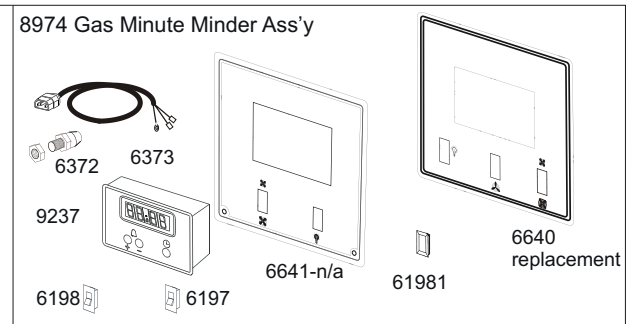

9000-##-# 30" GAS STOVE

(Parts illustrated for both cone and sealed burner variations)

PAGE ID	MODEL 9000 (DISCONTINUED)	
PART# / ITEM #	DESCRIPTION	NOTES
1115	Oven Door Handle (Wood)	
1125	Oven Door Thermometer (Non-Functional)	
1170	Cabinet Spring Catch	
1546	Heartland Nameplatew/ Clips	Subs to Part# 3599
1550	Right Cabinet Bracket	This Part No Longer Available, May Be Replaced With 1551, 1556 And 45211-# Splashback. Some Drilling For Mounting Holes May Be Required.
1555	Left Cabinet Bracket	This Part No Longer Available, May Be Replaced With 1551, 1556 And 45211-# Splashback. Some Drilling For Mounting Holes May Be Required.
1588	Right Cabinet Cast Corner	Subs To 8015-# Assembly - Refer To Colour Legend For Colour Options
1592	Left Cabinet Cast Corner	Subs To 8015-# Assembly - Refer To Colour Legend For Colour Options
1595	Right Cast Cresting Corner	
1600	Left Cast Cresting Corner	
1610	Cabinet Door Handle	Subs to Part# R1609
1621	Left Cabinet Hinge	Subs To 8015-# Assembly - Refer To Colour Legend For Colour Options
1626	Right Cabinet Hinge	Subs To 8015-# Assembly - Refer To Colour Legend For Colour Options
2460	Right And Left Of Base	
4011	Base Legs	Subs to Part# 4012
4570	Lower Cabinet Strip	
4575	Upper Cabinet Strip	
6197	2 Speed Blower Control Switch	
6198	Oven And Cabinet Light Switch	
6202	Oven Light Bulb - 40w	
6212	Snap In Push Switch	
6223	Closet Bracket Gasket-Left	
6226	Closet Bracket Gasket-Right	
6352	Oven Door Hinge Gasket	
6372	Strain Relief .472 Dia	
6373	Closet Power Cord (Gas)	
6452	Oven Rack	for oven w/o side racks #8449
6455	Broiler Pan & Cover 2 Pc	Replaces 6453/6454
6522	Exhaust Deflector	
6641	Gas Control Panel	Subs to Part# 6640
6675	Exhaust Filter	
6677	Exhaust Adapter Boot To 3 1/4 X 10	
6679	Exhaust Blower	
7073	Broiler Drawer Rack	
7114	Roller - Steel -	
7123	Spring - Broiler Drawer	
7138	Oven Burner Gas Line 3/8	
7141	16.5" .25 Aluminum Tube	Subs to Part# 7148
7144	36.00" 3/16 Aluminum Tube Timer To Pilot	
7145	18.00" 3/16 Aluminum Tube Control To Timer	
7150	Cast Street Elbow- 1/2" 90°	
7153	Valve Mounting Screw 1/4-20 X 5/16	Sealed Burner
7154	Valve Screw 10-24 X 1" & Gasket	
7156	Gasket-Small Burner Base	Sealed Burner
7157	Gasket-Medium Burner Base	Sealed Burner
7158	Gasket- Large Burner Base	Sealed Burner
7182	Spark Module-2+1	
7183	Top Burner Control Knob	
7184	Oven Burner Control Knob	