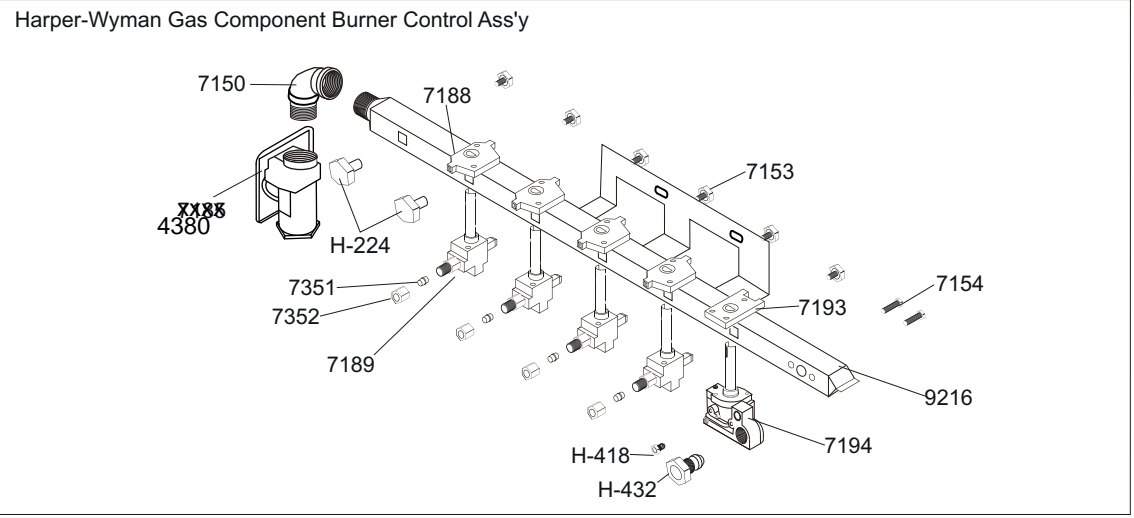

9000-##-# 30" GAS STOVE

(Parts illustrated for both cone and sealed burner variations)

PAGE ID	MODEL 9000 (DISCONTINUED)	
PART# / ITEM #	DESCRIPTION	NOTES
1115	Oven Door Handle (Wood)	
1125	Oven Door Thermometer (Non-Functional)	
1170	Cabinet Spring Catch	
1546	Heartland Nameplatew/ Clips	Subs to Part# 3599
1550	Right Cabinet Bracket	This Part No Longer Available, May Be Replaced With 1551, 1556 And 45211-# Splashback. Some Drilling For Mounting Holes May Be Required.
1555	Left Cabinet Bracket	This Part No Longer Available, May Be Replaced With 1551, 1556 And 45211-# Splashback. Some Drilling For Mounting Holes May Be Required.
1588	Right Cabinet Cast Corner	Subs To 8015-# Assembly - Refer To Colour Legend For Colour Options
1592	Left Cabinet Cast Corner	Subs To 8015-# Assembly - Refer To Colour Legend For Colour Options
1595	Right Cast Cresting Corner	
1600	Left Cast Cresting Corner	
1610	Cabinet Door Handle	Subs to Part# R1609
1621	Left Cabinet Hinge	Subs To 8015-# Assembly - Refer To Colour Legend For Colour Options
1626	Right Cabinet Hinge	Subs To 8015-# Assembly - Refer To Colour Legend For Colour Options
2460	Right And Left Of Base	
4011	Base Legs	Subs to Part# 4012
4570	Lower Cabinet Strip	
4575	Upper Cabinet Strip	
6197	2 Speed Blower Control Switch	
6198	Oven And Cabinet Light Switch	
6202	Oven Light Bulb - 40w	
6212	Snap In Push Switch	
6223	Closet Bracket Gasket-Left	
6226	Closet Bracket Gasket-Right	
6352	Oven Door Hinge Gasket	
6372	Strain Relief .472 Dia	
6373	Closet Power Cord (Gas)	
6452	Oven Rack	for oven w/o side racks #8449
6455	Broiler Pan & Cover 2 Pc	Replaces 6453/6454
6522	Exhaust Deflector	
6641	Gas Control Panel	Subs to Part# 6640
6675	Exhaust Filter	
6677	Exhaust Adapter Boot To 3 1/4 X 10	
6679	Exhaust Blower	
7073	Broiler Drawer Rack	
7114	Roller - Steel -	
7123	Spring - Broiler Drawer	
7138	Oven Burner Gas Line 3/8	
7141	16.5" .25 Aluminum Tube	Subs to Part# 7148
7144	36.00" 3/16 Aluminum Tube Timer To Pilot	
7145	18.00" 3/16 Aluminum Tube Control To Timer	
7150	Cast Street Elbow- 1/2" 90°	
7153	Valve Mounting Screw 1/4-20 X 5/16	Sealed Burner
7154	Valve Screw 10-24 X 1" & Gasket	
7156	Gasket-Small Burner Base	Sealed Burner
7157	Gasket-Medium Burner Base	Sealed Burner
7158	Gasket- Large Burner Base	Sealed Burner
7182	Spark Module-2+1	
7183	Top Burner Control Knob	
7184	Oven Burner Control Knob	