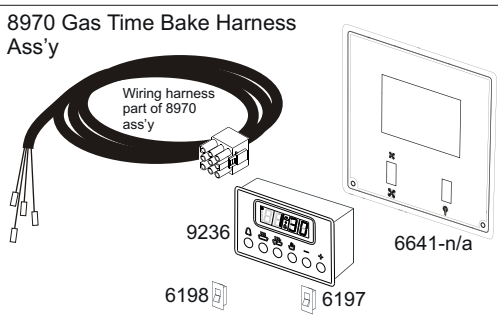

9000-##-# 30" GAS STOVE

(Parts illustrated for both cone and sealed burner variations)

PAGE ID	MODEL 9000 (DISCONTINUED)	
PART# / ITEM #	DESCRIPTION	NOTES
1115	Oven Door Handle (Wood)	
1125	Oven Door Thermometer (Non-Functional)	
1170	Cabinet Spring Catch	
1546	Heartland Nameplatew/ Clips	Subs to Part# 3599
1550	Right Cabinet Bracket	This Part No Longer Available, May Be Replaced With 1551, 1556 And 45211-# Splashback. Some Drilling For Mounting Holes May Be Required.
1555	Left Cabinet Bracket	This Part No Longer Available, May Be Replaced With 1551, 1556 And 45211-# Splashback. Some Drilling For Mounting Holes May Be Required.
1588	Right Cabinet Cast Corner	Subs To 8015-# Assembly - Refer To Colour Legend For Colour Options
1592	Left Cabinet Cast Corner	Subs To 8015-# Assembly - Refer To Colour Legend For Colour Options
1595	Right Cast Cresting Corner	
1600	Left Cast Cresting Corner	
1610	Cabinet Door Handle	Subs to Part# R1609
1621	Left Cabinet Hinge	Subs To 8015-# Assembly - Refer To Colour Legend For Colour Options
1626	Right Cabinet Hinge	Subs To 8015-# Assembly - Refer To Colour Legend For Colour Options
2460	Right And Left Of Base	
4011	Base Legs	Subs to Part# 4012
4570	Lower Cabinet Strip	
4575	Upper Cabinet Strip	
6197	2 Speed Blower Control Switch	
6198	Oven And Cabinet Light Switch	
6202	Oven Light Bulb - 40w	
6212	Snap In Push Switch	
6223	Closet Bracket Gasket-Left	
6226	Closet Bracket Gasket-Right	
6352	Oven Door Hinge Gasket	
6372	Strain Relief .472 Dia	
6373	Closet Power Cord (Gas)	
6452	Oven Rack	for oven w/o side racks #8449
6455	Broiler Pan & Cover 2 Pc	Replaces 6453/6454
6522	Exhaust Deflector	
6641	Gas Control Panel	Subs to Part# 6640
6675	Exhaust Filter	
6677	Exhaust Adapter Boot To 3 1/4 X 10	
6679	Exhaust Blower	
7073	Broiler Drawer Rack	
7114	Roller - Steel -	
7123	Spring - Broiler Drawer	
7138	Oven Burner Gas Line 3/8	
7141	16.5" .25 Aluminum Tube	Subs to Part# 7148
7144	36.00" 3/16 Aluminum Tube Timer To Pilot	
7145	18.00" 3/16 Aluminum Tube Control To Timer	
7150	Cast Street Elbow- 1/2" 90°	
7153	Valve Mounting Screw 1/4-20 X 5/16	Sealed Burner
7154	Valve Screw 10-24 X 1" & Gasket	
7156	Gasket-Small Burner Base	Sealed Burner
7157	Gasket-Medium Burner Base	Sealed Burner
7158	Gasket- Large Burner Base	Sealed Burner
7182	Spark Module-2+1	
7183	Top Burner Control Knob	
7184	Oven Burner Control Knob	