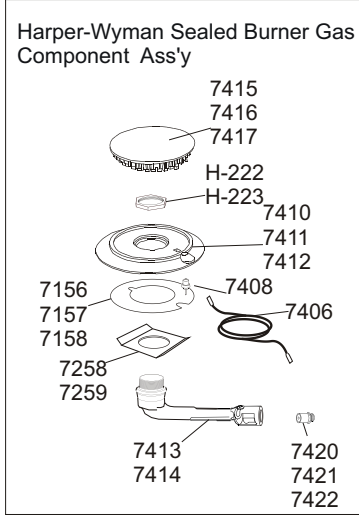

9000-##-# 30" GAS STOVE

(Parts illustrated for both cone and sealed burner variations)

PAGE ID	MODEL 9000 (DISCONTINUED)	
PART# / ITEM #	DESCRIPTION	NOTES
1115	Oven Door Handle (Wood)	
1125	Oven Door Thermometer (Non-Functional)	
1170	Cabinet Spring Catch	
1546	Heartland Nameplatew/ Clips	Subs to Part# 3599
1550	Right Cabinet Bracket	This Part No Longer Available, May Be Replaced With 1551, 1556 And 45211-# Splashback. Some Drilling For Mounting Holes May Be Required.
1555	Left Cabinet Bracket	This Part No Longer Available, May Be Replaced With 1551, 1556 And 45211-# Splashback. Some Drilling For Mounting Holes May Be Required.
1588	Right Cabinet Cast Corner	Subs To 8015-# Assembly - Refer To Colour Legend For Colour Options
1592	Left Cabinet Cast Corner	Subs To 8015-# Assembly - Refer To Colour Legend For Colour Options
1595	Right Cast Cresting Corner	
1600	Left Cast Cresting Corner	
1610	Cabinet Door Handle	Subs to Part# R1609
1621	Left Cabinet Hinge	Subs To 8015-# Assembly - Refer To Colour Legend For Colour Options
1626	Right Cabinet Hinge	Subs To 8015-# Assembly - Refer To Colour Legend For Colour Options
2460	Right And Left Of Base	
4011	Base Legs	Subs to Part# 4012
4570	Lower Cabinet Strip	
4575	Upper Cabinet Strip	
6197	2 Speed Blower Control Switch	
6198	Oven And Cabinet Light Switch	
6202	Oven Light Bulb - 40w	
6212	Snap In Push Switch	
6223	Closet Bracket Gasket-Left	
6226	Closet Bracket Gasket-Right	
6352	Oven Door Hinge Gasket	
6372	Strain Relief .472 Dia	
6373	Closet Power Cord (Gas)	
6452	Oven Rack	for oven w/o side racks #8449
6455	Broiler Pan & Cover 2 Pc	Replaces 6453/6454
6522	Exhaust Deflector	
6641	Gas Control Panel	Subs to Part# 6640
6675	Exhaust Filter	
6677	Exhaust Adapter Boot To 3 1/4 X 10	
6679	Exhaust Blower	
7073	Broiler Drawer Rack	
7114	Roller - Steel -	
7123	Spring - Broiler Drawer	
7138	Oven Burner Gas Line 3/8	
7141	16.5" .25 Aluminum Tube	Subs to Part# 7148
7144	36.00" 3/16 Aluminum Tube Timer To Pilot	
7145	18.00" 3/16 Aluminum Tube Control To Timer	
7150	Cast Street Elbow- 1/2" 90°	
7153	Valve Mounting Screw 1/4-20 X 5/16	Sealed Burner
7154	Valve Screw 10-24 X 1" & Gasket	
7156	Gasket-Small Burner Base	Sealed Burner
7157	Gasket-Medium Burner Base	Sealed Burner
7158	Gasket- Large Burner Base	Sealed Burner
7182	Spark Module-2+1	
7183	Top Burner Control Knob	
7184	Oven Burner Control Knob	