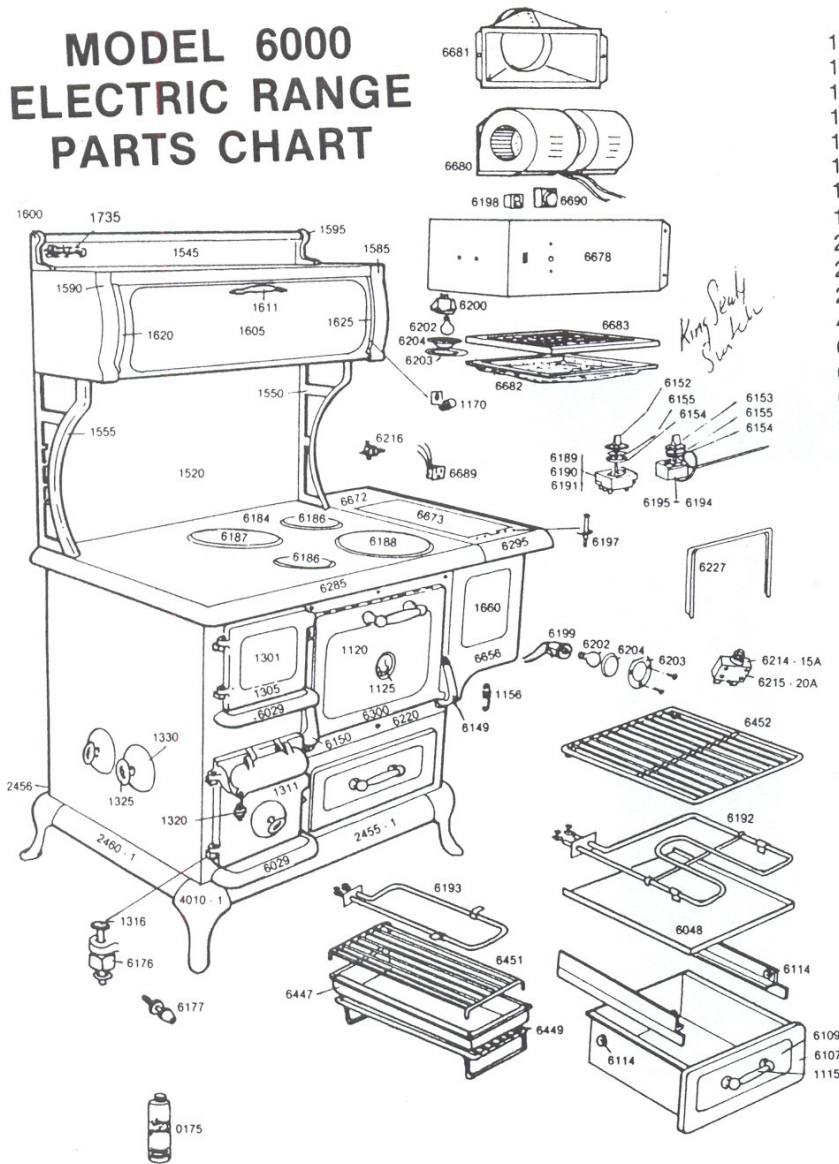

# MODEL 6000 ELECTRIC RANGE PARTS CHART

## 6000 ELECTRIC RANGE PARTS LIST

- 0175 Stove Element Polish
- 1115 Oven Door Handle (Wood)
- 1120 Oven Door Panel — Outer
- 1125 Oven Door Thermometer (Non-Functional)
- 1156 Oven Door Spring — Right & Left
- 1170 Cabinet Spring Catch
- 1301 Fire Door Panel
- 1305 Fire Door Frame
- 1311 Ash Pan Door — Complete
- 1316 Ash Door Hinge — Pins
- 1320 Wire Spring Handle
- 1325 Cast Bell Damper Handle
- 1330 Bell Dampers
- 1520 Splash Back
- 1545 Cresting Panel
- 1550 Right Cabinet Bracket
- 1555 Left Cabinet Bracket
- 1585 Right Cabinet Cast Corner
- 1590 Left Cabinet Cast Corner
- 1595 Right Cast Cresting Corner

**NOTE: WHEN ORDERING PORCELAIN  
PANELS, PLEASE SPECIFY COLOR.**