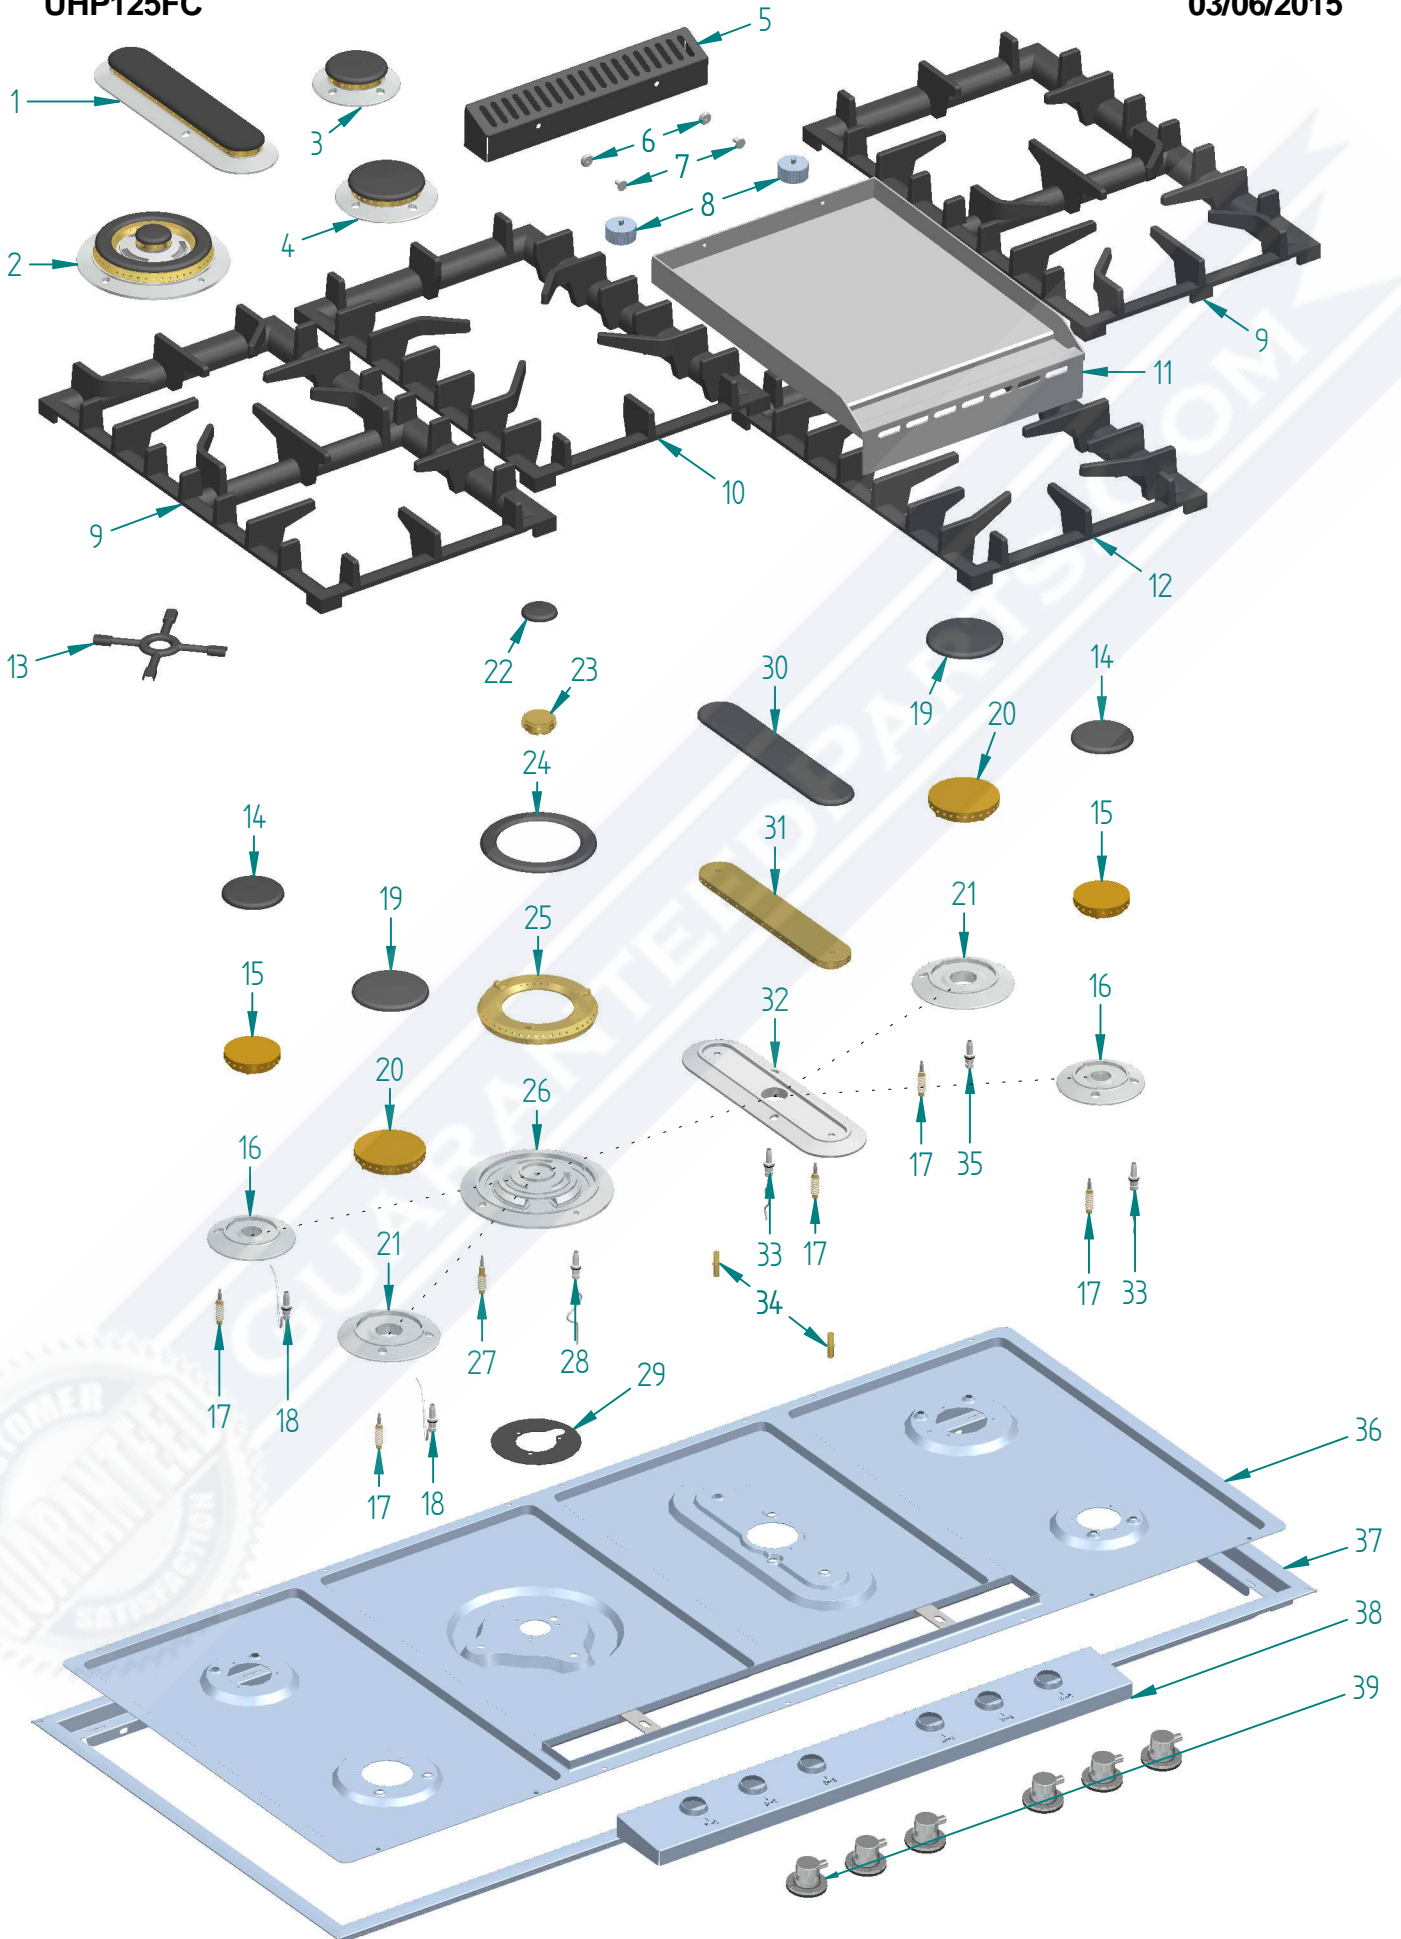

<i>dis.</i>	<i>cod.</i>	<i>descrizione</i>	<i>description</i>
1	KBR002	KIT BRUC PESCIERA 2 FORI	COMPLETE FISH BURNER (2 HOLES)
2	KBR014	KIT BRUC TRIPLA COR SPART C/PIOLI	COMPLETE TR RING BURNER
3	KBR004	KIT BRUC SEM RAP PIA/CUC PRO 2 FORI	COMPLETE SMALL RAPID BURN (2 HOLES)
4	KBR003	KIT BRUC RAP PIANO/CUC PROF 2 FORI	COMPLETE RAPID BURNER (2 HOLES)
5	S/008/30/14	CAMINETTO FRY TOP H90 NERO MAT	FRY TOP CHIMNEY H90
6	A/082/32	GHIERA FIL M5 FISS CAMINO FRY TOP H90	RING
7	A/602/28	VITE FISS CERN COP S40/FRY TOP H90 ZINC DIS.043	SPECIAL SCREW
8	G/450/00	SPESSORE (KIT) FRY TOP HP95	SCREWS FOR HP95 FRY TOP
9	A/092/01/10	GRIGLIA PROFESS HP95-HP65SX VETR	GRID FOR P95-P65SX HOB
10	A/092/69/10	GRIGLIA PROFESS TRIPLA C HP95C VETR	CAST IRON CENTRAL GRIL FOR P95C
11	A/419/04	PIASTRA FRY TOP H30-H90-HP95	FRY TOP PLATE FOR H90P
12	A/092/06/10	GRIGLIA PROFESS PESCIERA HP95 VETR	FISH BURNER GRID FOR P95
13	A/092/97	RIDUZIONE FUOCHI SMALTATA	CAST IRON GRILL FOR FISH BURNER
14	A/048/06/10	COPRISPART PICCOLO (S1) RAF MAT 3F	SMALL FLAME DIFFUSER COVER
15	A/478/12/92	SPARTIFIAMMA PICCOLO	NEW SMALL FLAME DIFFUSER
16	A/488/11/93	TAZZINA P C PICCOLA (2 FORI)	HOB COOKER SMALL CUP+IGN+S.V. HOLES
17	A/490/03	TERMOCOPPIA BIFIL 45CM M8X1	THERMOCOUPLE 45
18	A/018/00	CANDELA ACC.(CAVO=MM1200 H=MM28)	IGNITION PLUG MM 1200
19	A/048/02/10	COPRISPART GRANDE (S2) RAF MAT 3F	LARGE FLAME DIFFUSER COVER
20	A/478/12/90	SPARTIFIAMMA GRANDE	NEW LARGE FLAME DIFFUSER
21	A/488/11/91	TAZZINA P C GRANDE (2 FORI)	HOB COOKER LARGE CUP+IGN+S.V. HOLES
22	A/048/07/10	COPRISPART TC AUX RAF MAT 3F	TRIPLE RING BURNER SMALL COVER
23	A/478/17	SPARTIFIAMMA TC AUSILIARIO +INDEX	TR RING SMALL FLAME DIVIDER (INDEX)
24	A/048/09/10	COPRISPART TC GR 1V/DUAL RAF MAT 3F	TRIPLE RING FLAME DIVIDER COVER
25	A/478/21	SPARTIFIAMMA TC GRANDE 1 V/DUAL +P	DUAL TRIPLE RING BIG FLAME DIVIDER WITH SUPPORTS
26	A/488/23	TAZZINA TC (2 FORI)	TRIPLER RING CUP+IGN+S.V. HOLES
27	A/490/19	TERMOCOPPIA BIFIL TC 45CM M8X1	THERMOCOUPLE 45
28	A/018/06	CANDELA ACC.(CAVO=MM800 H=MM28)	IGNITION PLUG MM 800
29	S/091/26	DISCO PROTEZIONE TC HP95	ENAMELED RING
30	A/048/04/10	COPRISPART PESCIERA RAF MAT 3F	FISH BURNER FLAME DIFFUSER COVER
31	A/478/08	SPARTIFIAMMA PESCIERA	FISH BURNER BRASS FLAME DIFFUSER
32	A/488/13	TAZZINA PESCIERA (2 FORI)	FISH BURNER CUP+IGN+S.V. HOLES
33	A/018/04	CANDELA ACC.(CAVO=MM600 H=MM28)	IGNITION PLUG MM 600
34	A/602/42	VITE PESCIERA 8X26XM6 OTTONE	RETAINING SCREW FOR FISH BURNER
35	A/018/02	CANDELA ACC.(CAVO=MM400 H=MM28)	IGNITION PLUG MM 400
36	S/174/93/08	PIANO UHP125PC INOX	COOK TOP UHP125PC / ST.ST.
37	S/049/36/08	CORNICE PIANO HP125 INOX	CORNICE FOR HP125 / ST.ST.
38	S/061/10/08	CRUSCOTTINO INCL HP125 INOX	CONTROL BOARD FOR HP125 / ST ST
39	G/348/06/08	MANOPOLA GAS HP95 NERO INOX ML	GAS KNOB FOR HP95 / SH ST ST