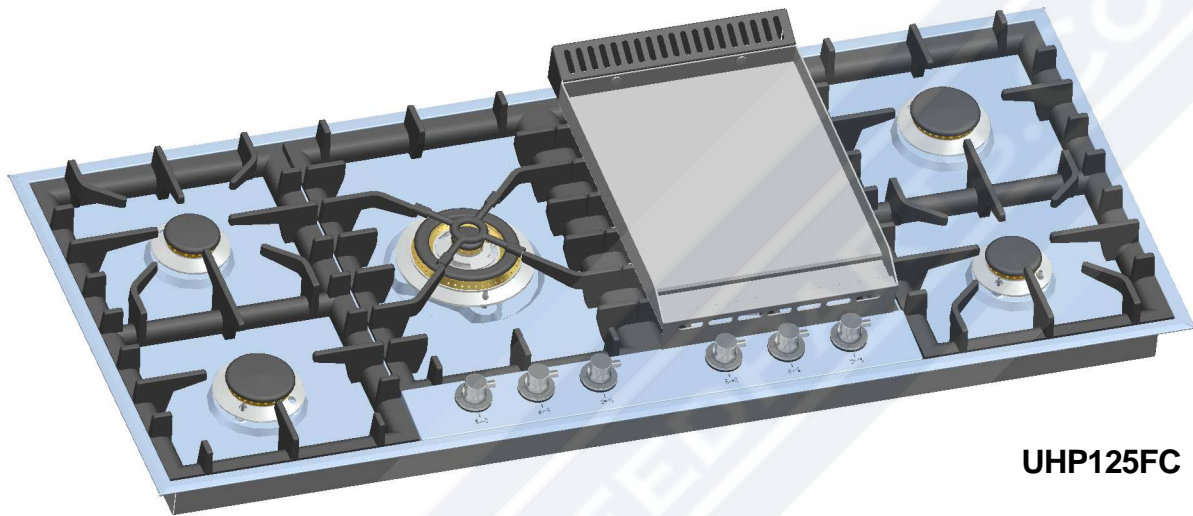

ILVE S.p.a.

UHP125FC/I

UHP125FC

03/06/2015

UHP125FC

ILVE
the art of cooking

MADE IN ITALY