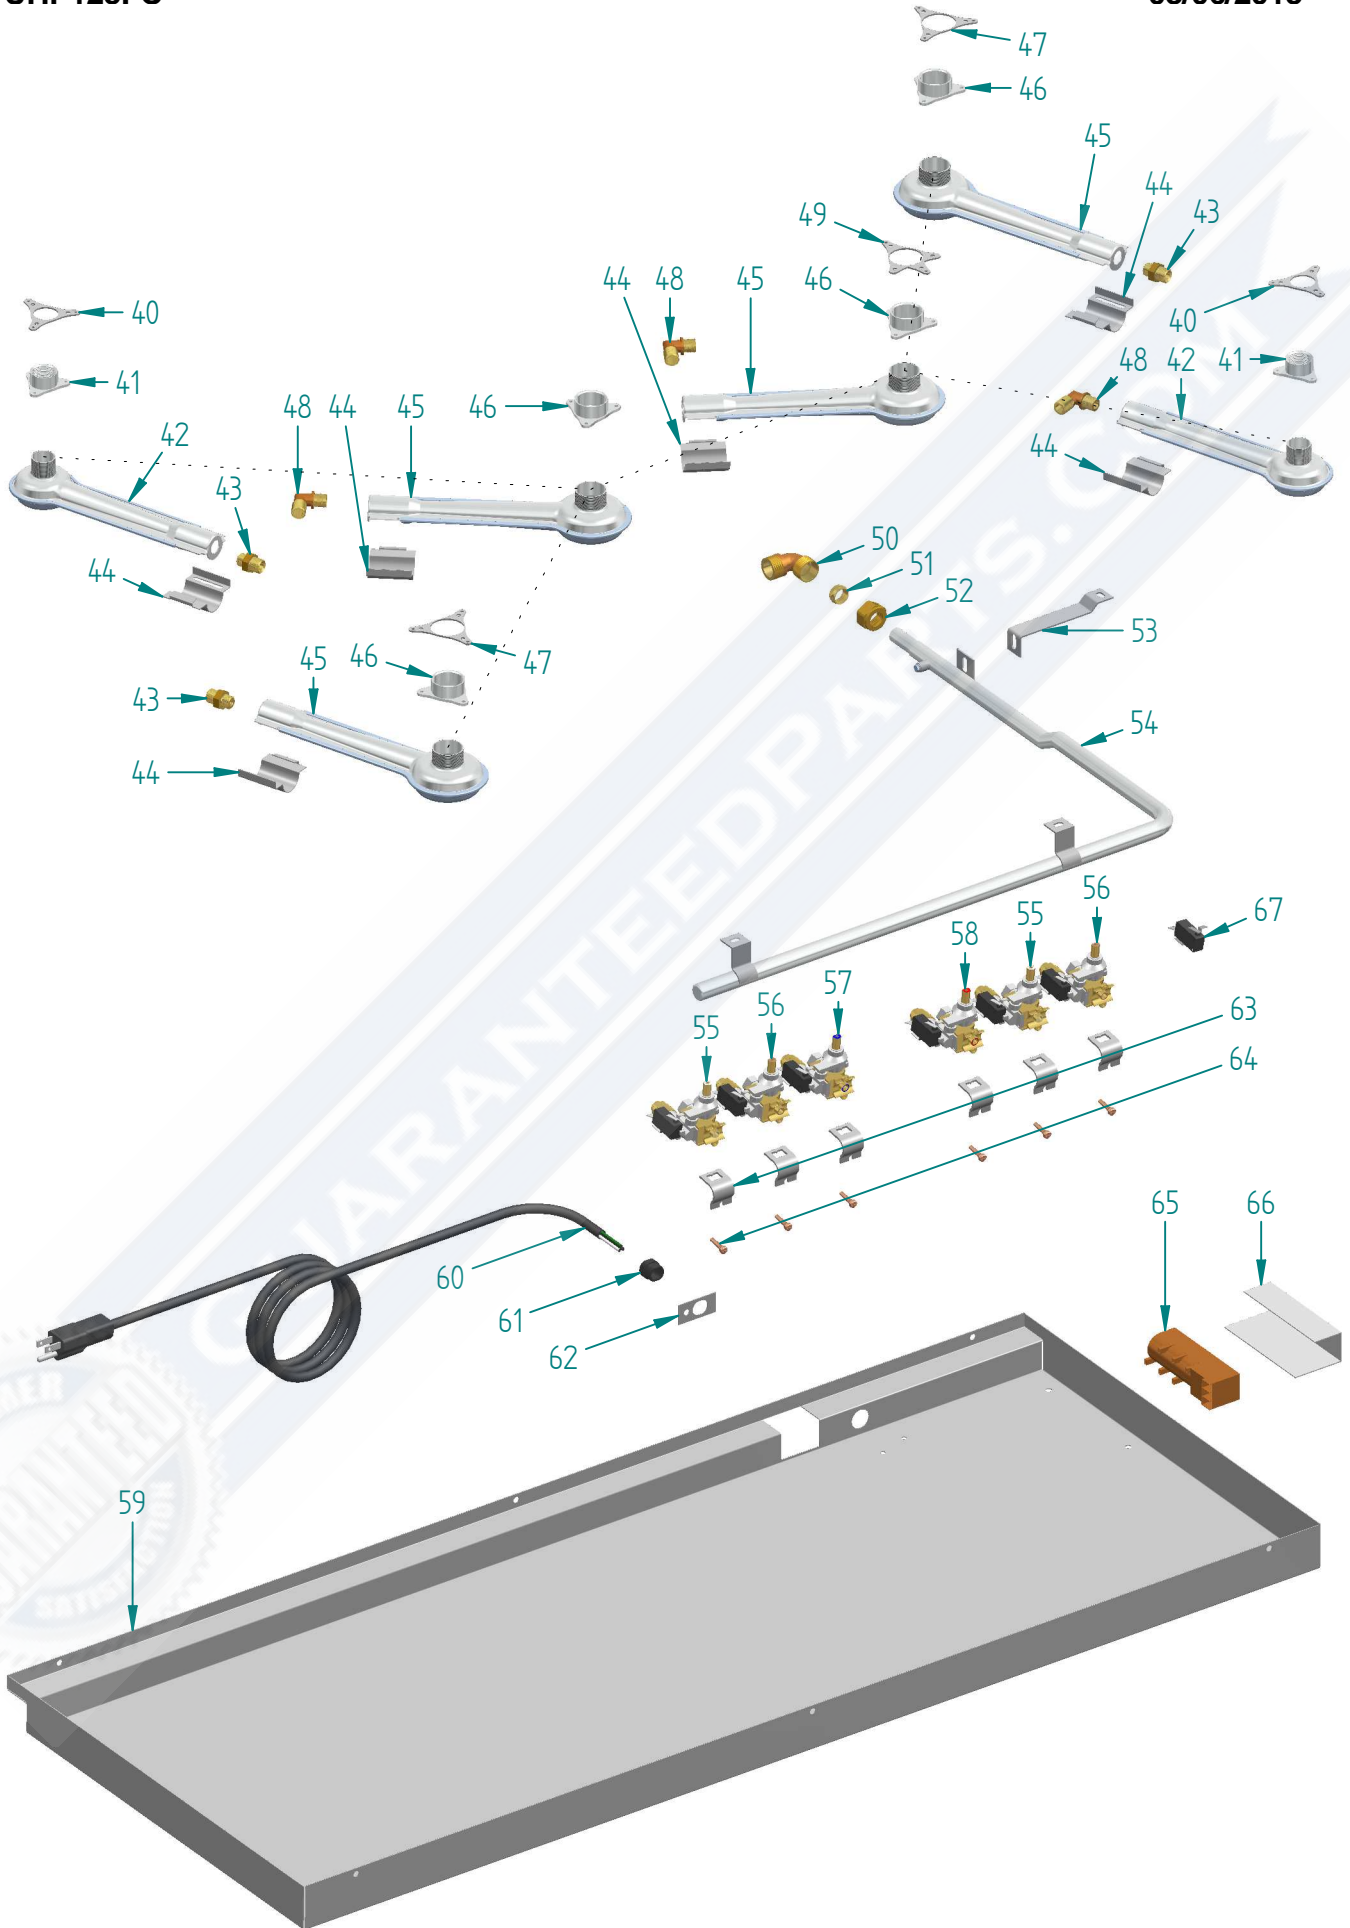

UHP125FC

<i>dis.</i>	<i>cod.</i>	<i>descrizione</i>	<i>description</i>
40	S/001/01	ADATTATORE GHIERA PICCOLA PIANI USA	BURNER ADAPTOR
41	A/082/31	GHIERA AL 22X12 (PICCOLA)	SMALL BURNER RING
42	A/014/20	BRUCIATORE SOGLIOLA PICCOLO ALLUMINATO	SMALL BURNER
43	A/434/05	PORTAINIETT PIANI OT DRITTO DIS.346	INJECTOR HOLDER
44	S/096/00	FARFALLA REG ARIA BRUC SOGLIOLA	BURNER AIR REG. BUTTERFLY VALVE
45	A/014/21	BRUCIATORE SOGLIOLA GRANDE ALLUMINATO	BIG BURNER
46	A/082/30	GHIERA AL 28X12 (GRANDE)	BIG BURNER RING
47	S/001/00	ADATTATORE GHIERA GRANDE PIANI USA	BURNER ADAPTOR
48	A/434/04	PORTAINIETT A GOMITO GRILL/FUOCHI	INJECTOR HOLDER GRILL/COOKTOP
49	S/001/02	ADATTATORE GHIERA PESCERA PIANI USA	BURNER ADAPTOR
50	A/452/04	RACC CURVO PORTAG (SIRAL) 1/2" PO-04 D.14 OT 9360000070	HOSETAIL COUPLING (SIRAL)
51	A/004/04	BICONO 14MM RACCORDO PORTAGOMMA S135 944000016	HOSE NUT
52	A/062/20	DADO 1/2 D.14 RACCORDO PORTAGOMMA A/415/11 935002022	NUT HOSETAIL S.436/4
53	S/118/03	FERMARAMPA HP95/HP65 LAT POST	RAMP FRONT STOP FOR HP95
54	A/453/06	RAMPA PIANO HP125	RAMP FOR HP125
55	A/466/62	RUB CON MICRO PIANI VALV (45)SR USA	VALVE + S.V.
56	A/466/63	RUB CON MICRO PIANI VALV (55) R USA	VALVE + S.V.
57	A/466/55	RUB CON MICRO PIANI VALV (61)TC	VALVE + S.V.
58	A/466/54	RUB CON MICRO PIANI VALV (50)P	VALVE + S.V.
59	S/010/60	CASSETTA PIANO COTT HP125	HP125 BED
60	A/050/51	CORD 3X16AWG L=180 SPINA USA-UL 2PUNT. + 1 OCC.	CABLE
61	A/008/02	BLOCCACAVO PICCOLO PIANI 6N3-4	PLASTIC STRIP /COOKTOP
62	S/190/04	PIASTRINA BLOCCACAVO PIANI	COOKTOP CABLE CLAMPING PLAQUE
63	A/012/06	BRIGLIA RUB PIANI RAMPA TONDA D=16	SABAF VALVE CLAMP
64	A/600/38	VITE BR RAMPA TONDA RUB SABAF	SCREW
65	A/494/27	TRASFORMATORE ACC EL 6 FUOCHI UL	6 WAYS IGN TRANSFORMER
66	A/024/12	CARTONCINO ISOL NOMEMX TRASF 6FUOCHI	NOMEMX INSULATING CARD FOR IGNITION TRANSFORMER 6 BURNE
67	A/401/12	MICROINT ACC RUB SABAF PIANI VALV	IGNITION SWITCH

%{Titolo}

GUARANTEE PARTS.COM