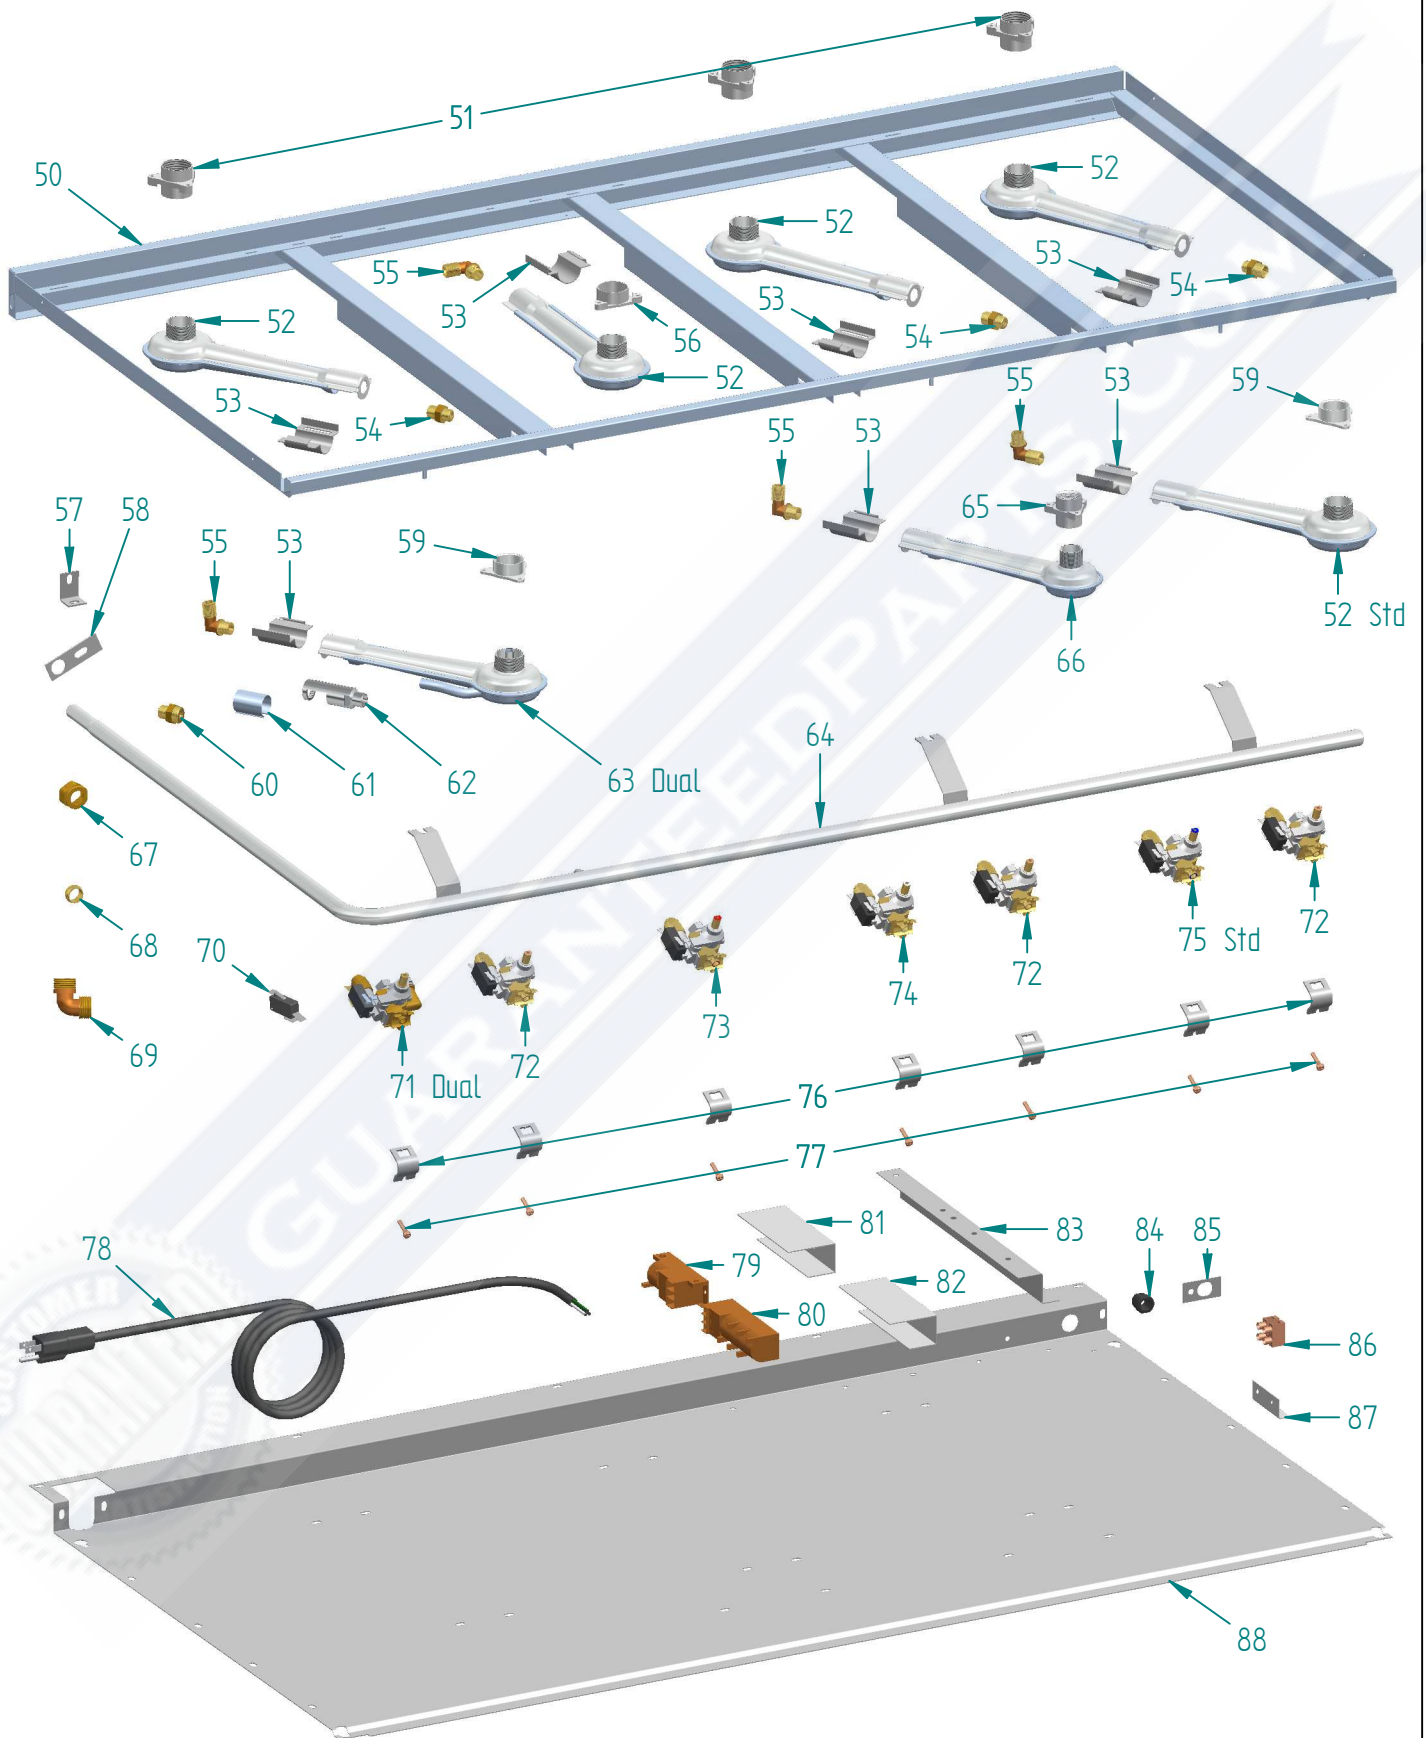

ILVE S.p.a.

UHP1265FD

UHP1265FD

01/07/2014

i ILVE
the art of cooking

MADE IN ITALY

<i>dis.</i>	<i>cod.</i>	<i>descrizione</i>	<i>description</i>
1	KBR013	KIT BRUC TRIPLA CORONA DUAL	COMPLETE DUAL TR RING BURNER
2	KBR002	KIT BRUC PESCIERA 2 FORI	COMPLETE FISH BURNER (2 HOLES)
3	KBR014	KIT BRUC TRIPLA COR SPART C/PIOLI	COMPLETE TR RING BURNER
4	KBR003	KIT BRUC RAP PIANO/CUC PROF 2 FORI	COMPLETE RAPID BURNER (2 HOLES)
5	KBR004	KIT BRUC SEM RAP PIA/CUC PRO 2 FORI	COMPLETE SMALL RAPID BURN (2 HOLES)
6	A/092/78/10	GRIGLIA PROFESS 60 FORO 80 285X280 VETR	PROFESSIONAL GRILL HOB/COOK. 60 CM (1 HOLE 80 MM)
7	S/008/33/14	CAMINETTO FRY TOP PROFESS SMALT	FRY TOP CHIMNEY
8	A/095/30/10	GRIGLIA GHISA (1/2)PESC/FRY TOP VET	
9	A/092/80/10	GRIGLIA PROFESS 60 FORO 120 285X280VETR	PROFESSIONAL GRILL HOB/COOK. 60 CM (1 HOLE 120 MM)
10	A/414/06	PERNO LUNGO INN PIA(INC/COMB)+FRY T	LONG COOKTOP PIN
11	A/414/04	PERNO CORTO INN PIA (APP)+FRY TOP	SHORT COOKTOP PIN
12	A/419/01	PIASTRA FRY TOP PROFESSIONAL	FRY TOP PLATE
13	A/048/02/10	COPRISPART GRANDE (S2) RAF MAT 3F	LARGE FLAME DIFFUSER COVER
14	A/478/12/90	SPARTIFIAMMA GRANDE	NEW LARGE FLAME DIFFUSER
15	A/488/11/91	TAZZINA P C GRANDE (2 FORI)	HOB COOKER LARGE CUP+IGN+S.V. HOLES
16	A/490/17	TERMOCOPPIA BIFIL 70CM M8X1	THERMOCOUPLE 70
17	A/018/06	CANDELA ACC.(CAVO=MM800 H=MM28)	IGNITION PLUG MM 800
18	A/092/52	RIDUZIONE FUOCHI FILO CROMATO	RING ADAPTER GRILL
19	A/048/07/10	COPRISPART TC AUX RAF MAT 3F	TRIPLE RING BURNER SMALL COVER
20	A/478/17	SPARTIFIAMMA TC AUSILIARIO +INDEX	TR RING SMALL FLAME DIVIDER (INDEX)
21	A/048/09/10	COPRISPART TC GR 1V/DUAL RAF MAT 3F	TRIPLE RING FLAME DIVIDER COVER
22	A/478/21	SPARTIFIAMMA TC GRANDE 1 V/DUAL +P	DUAL TRIPLE RING BIG FLAME DIVIDER WITH SUPPORTS
23	A/488/24	TAZZINA TC DUAL	TRIPLER RING CUP+IGN+S.V. HOLES
24	S/091/28	DISCO PROTEZIONE TC CUC DUAL/XLP90	ENAMELED RING
25	A/490/18	TERMOCOPPIA BIFIL DUAL 95CM M8X1	THERMOCOUPLE 95 DUAL BURNER
26	A/018/00	CANDELA ACC.(CAVO=MM1200 H=MM28)	IGNITION PLUG MM 1200
27	A/048/04/10	COPRISPART PESCIERA RAF MAT 3F	FISH BURNER FLAME DIFFUSER COVER
28	A/478/08	SPARTIFIAMMA PESCIERA	FISH BURNER BRASS FLAME DIFFUSER
29	A/488/13	TAZZINA PESCIERA (2 FORI)	FISH BURNER CUP+IGN+S.V. HOLES
30	A/602/42	VITE PESCIERA 8X26XM6 OTTONE	RETAINING SCREW FOR FISH BURNER
31	A/490/03	TERMOCOPPIA BIFIL 45CM M8X1	THERMOCOUPLE 45
32	A/018/04	CANDELA ACC.(CAVO=MM600 H=MM28)	IGNITION PLUG MM 600
33	A/018/02	CANDELA ACC.(CAVO=MM400 H=MM28)	IGNITION PLUG MM 400
34	A/048/06/10	COPRISPART PICCOLO (S1) RAF MAT 3F	SMALL FLAME DIFFUSER COVER
35	A/478/12/92	SPARTIFIAMMA PICCOLO	NEW SMALL FLAME DIFFUSER
36	A/488/11/93	TAZZINA P C PICCOLA (2 FORI)	HOB COOKER SMALL CUP+IGN+S.V. HOLES
37	A/488/23	TAZZINA TC (2 FORI)	TRIPLER RING CUP+IGN+S.V. HOLES
38	A/490/19	TERMOCOPPIA BIFIL TC 45CM M8X1	THERMOCOUPLE 45
39	S/031/01	COPRIFORO POSTERIORE SX P965-P665	
40	S/129/07	LATERALE PIANO UHP1265 INOX SX	SIDE FOR UHP1265 SX
41	A/422/05	PIEDINO OT M4 D.15 ZIGR NICH	FOOT
42	S/216/30/08	RACCOGLIG P60D-HP665 1F+TC INOX	HP665 1 BURN+ TR DRIP CATCHER
43	S/216/21/14	RACCOGLIG XLP90F-HP965F FRY TOP	DRIP CATCHER FRY TOP FOR XLP90F
44	S/216/29/08	RACCOGLIG P60D-HP665 2F INOX	HP665 FISH BURNER DRIP CATCHER
45	S/031/00	COPRIFORO POSTERIORE DX P965-P665	
46	G/355/06/08	MANOPOLA GAS HP965 DUAL NE-IN ML	DUAL GAS KNOB FOR HP965 / SH ST ST
47	G/349/06/08	MANOPOLA GAS P965 SABAF INOX ML	GAS KNOB FOR PROFESS HOB / SH ST.ST
48	S/088/15/08	CRUSCOTTO PIANO HP1265F-7 INOX	CONTROL PANEL FOR HP1265F-7 / ST ST
49	S/129/06	LATERALE PIANO UHP1265 INOX DX	SIDE FOR UHP1265 DX