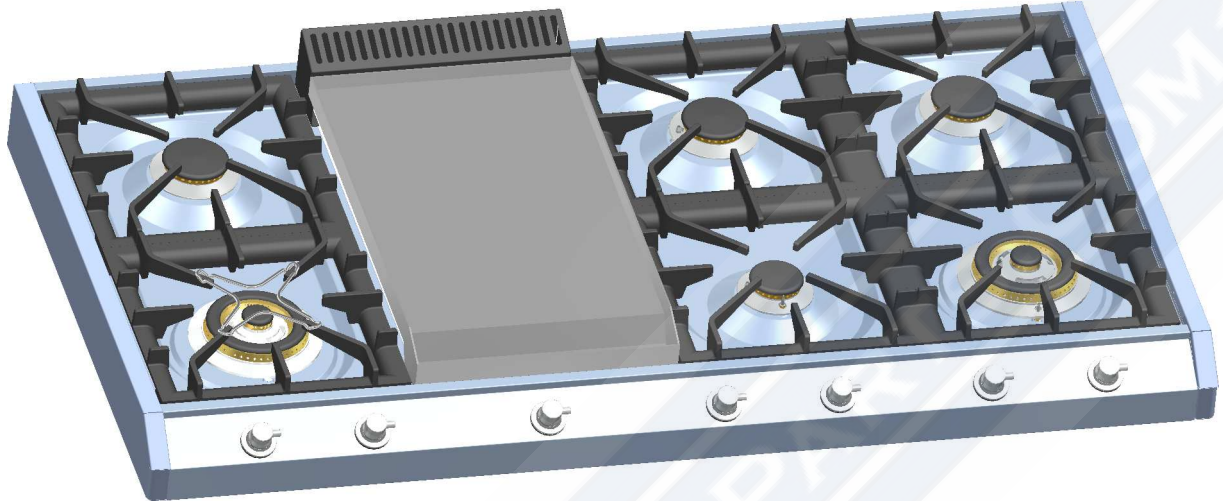

ILVE S.p.a.

UHP1265FD

UHP1265FD

01/07/2014

i ILVE
the art of cooking

MADE IN ITALY

<i>dis.</i>	<i>cod.</i>	<i>descrizione</i>	<i>description</i>
1	KBR013	KIT BRUC TRIPLA CORONA DUAL	COMPLETE DUAL TR RING BURNER
2	KBR002	KIT BRUC PESCIERA 2 FORI	COMPLETE FISH BURNER (2 HOLES)
3	KBR014	KIT BRUC TRIPLA COR SPART C/PIOLI	COMPLETE TR RING BURNER
4	KBR003	KIT BRUC RAP PIANO/CUC PROF 2 FORI	COMPLETE RAPID BURNER (2 HOLES)
5	KBR004	KIT BRUC SEM RAP PIA/CUC PRO 2 FORI	COMPLETE SMALL RAPID BURN (2 HOLES)
6	A/092/78/10	GRIGLIA PROFESS 60 FORO 80 285X280 VETR	PROFESSIONAL GRILL HOB/COOK. 60 CM (1 HOLE 80 MM)
7	S/008/33/14	CAMINETTO FRY TOP PROFESS SMALT	FRY TOP CHIMNEY
8	A/095/30/10	GRIGLIA GHISA (1/2)PESC/FRY TOP VET	
9	A/092/80/10	GRIGLIA PROFESS 60 FORO 120 285X280VETR	PROFESSIONAL GRILL HOB/COOK. 60 CM (1 HOLE 120 MM)
10	A/414/06	PERNO LUNGO INN PIA(INC/COMB)+FRY T	LONG COOKTOP PIN
11	A/414/04	PERNO CORTO INN PIA (APP)+FRY TOP	SHORT COOKTOP PIN
12	A/419/01	PIASTRA FRY TOP PROFESSIONAL	FRY TOP PLATE
13	A/048/02/10	COPRISPART GRANDE (S2) RAF MAT 3F	LARGE FLAME DIFFUSER COVER
14	A/478/12/90	SPARTIFIAMMA GRANDE	NEW LARGE FLAME DIFFUSER
15	A/488/11/91	TAZZINA P C GRANDE (2 FORI)	HOB COOKER LARGE CUP+IGN+S.V. HOLES
16	A/490/17	TERMOCOPPIA BIFIL 70CM M8X1	THERMOCOUPLE 70
17	A/018/06	CANDELA ACC.(CAVO=MM800 H=MM28)	IGNITION PLUG MM 800
18	A/092/52	RIDUZIONE FUOCHI FILO CROMATO	RING ADAPTER GRILL
19	A/048/07/10	COPRISPART TC AUX RAF MAT 3F	TRIPLE RING BURNER SMALL COVER
20	A/478/17	SPARTIFIAMMA TC AUSILIARIO +INDEX	TR RING SMALL FLAME DIVIDER (INDEX)
21	A/048/09/10	COPRISPART TC GR 1V/DUAL RAF MAT 3F	TRIPLE RING FLAME DIVIDER COVER
22	A/478/21	SPARTIFIAMMA TC GRANDE 1 V/DUAL +P	DUAL TRIPLE RING BIG FLAME DIVIDER WITH SUPPORTS
23	A/488/24	TAZZINA TC DUAL	TRIPLER RING CUP+IGN+S.V. HOLES
24	S/091/28	DISCO PROTEZIONE TC CUC DUAL/XLP90	ENAMELED RING
25	A/490/18	TERMOCOPPIA BIFIL DUAL 95CM M8X1	THERMOCOUPLE 95 DUAL BURNER
26	A/018/00	CANDELA ACC.(CAVO=MM1200 H=MM28)	IGNITION PLUG MM 1200
27	A/048/04/10	COPRISPART PESCIERA RAF MAT 3F	FISH BURNER FLAME DIFFUSER COVER
28	A/478/08	SPARTIFIAMMA PESCIERA	FISH BURNER BRASS FLAME DIFFUSER
29	A/488/13	TAZZINA PESCIERA (2 FORI)	FISH BURNER CUP+IGN+S.V. HOLES
30	A/602/42	VITE PESCIERA 8X26XM6 OTTONE	RETAINING SCREW FOR FISH BURNER
31	A/490/03	TERMOCOPPIA BIFIL 45CM M8X1	THERMOCOUPLE 45
32	A/018/04	CANDELA ACC.(CAVO=MM600 H=MM28)	IGNITION PLUG MM 600
33	A/018/02	CANDELA ACC.(CAVO=MM400 H=MM28)	IGNITION PLUG MM 400
34	A/048/06/10	COPRISPART PICCOLO (S1) RAF MAT 3F	SMALL FLAME DIFFUSER COVER
35	A/478/12/92	SPARTIFIAMMA PICCOLO	NEW SMALL FLAME DIFFUSER
36	A/488/11/93	TAZZINA P C PICCOLA (2 FORI)	HOB COOKER SMALL CUP+IGN+S.V. HOLES
37	A/488/23	TAZZINA TC (2 FORI)	TRIPLER RING CUP+IGN+S.V. HOLES
38	A/490/19	TERMOCOPPIA BIFIL TC 45CM M8X1	THERMOCOUPLE 45
39	S/031/01	COPRIFORO POSTERIORE SX P965-P665	
40	S/129/07	LATERALE PIANO UHP1265 INOX SX	SIDE FOR UHP1265 SX
41	A/422/05	PIEDINO OT M4 D.15 ZIGR NICH	FOOT
42	S/216/30/08	RACCOGLIG P60D-HP665 1F+TC INOX	HP665 1 BURN+ TR DRIP CATCHER
43	S/216/21/14	RACCOGLIG XLP90F-HP965F FRY TOP	DRIP CATCHER FRY TOP FOR XLP90F
44	S/216/29/08	RACCOGLIG P60D-HP665 2F INOX	HP665 FISH BURNER DRIP CATCHER
45	S/031/00	COPRIFORO POSTERIORE DX P965-P665	
46	G/355/06/08	MANOPOLA GAS HP965 DUAL NE-IN ML	DUAL GAS KNOB FOR HP965 / SH ST ST
47	G/349/06/08	MANOPOLA GAS P965 SABAF INOX ML	GAS KNOB FOR PROFESS HOB / SH ST.ST
48	S/088/15/08	CRUSCOTTO PIANO HP1265F-7 INOX	CONTROL PANEL FOR HP1265F-7 / ST ST
49	S/129/06	LATERALE PIANO UHP1265 INOX DX	SIDE FOR UHP1265 DX