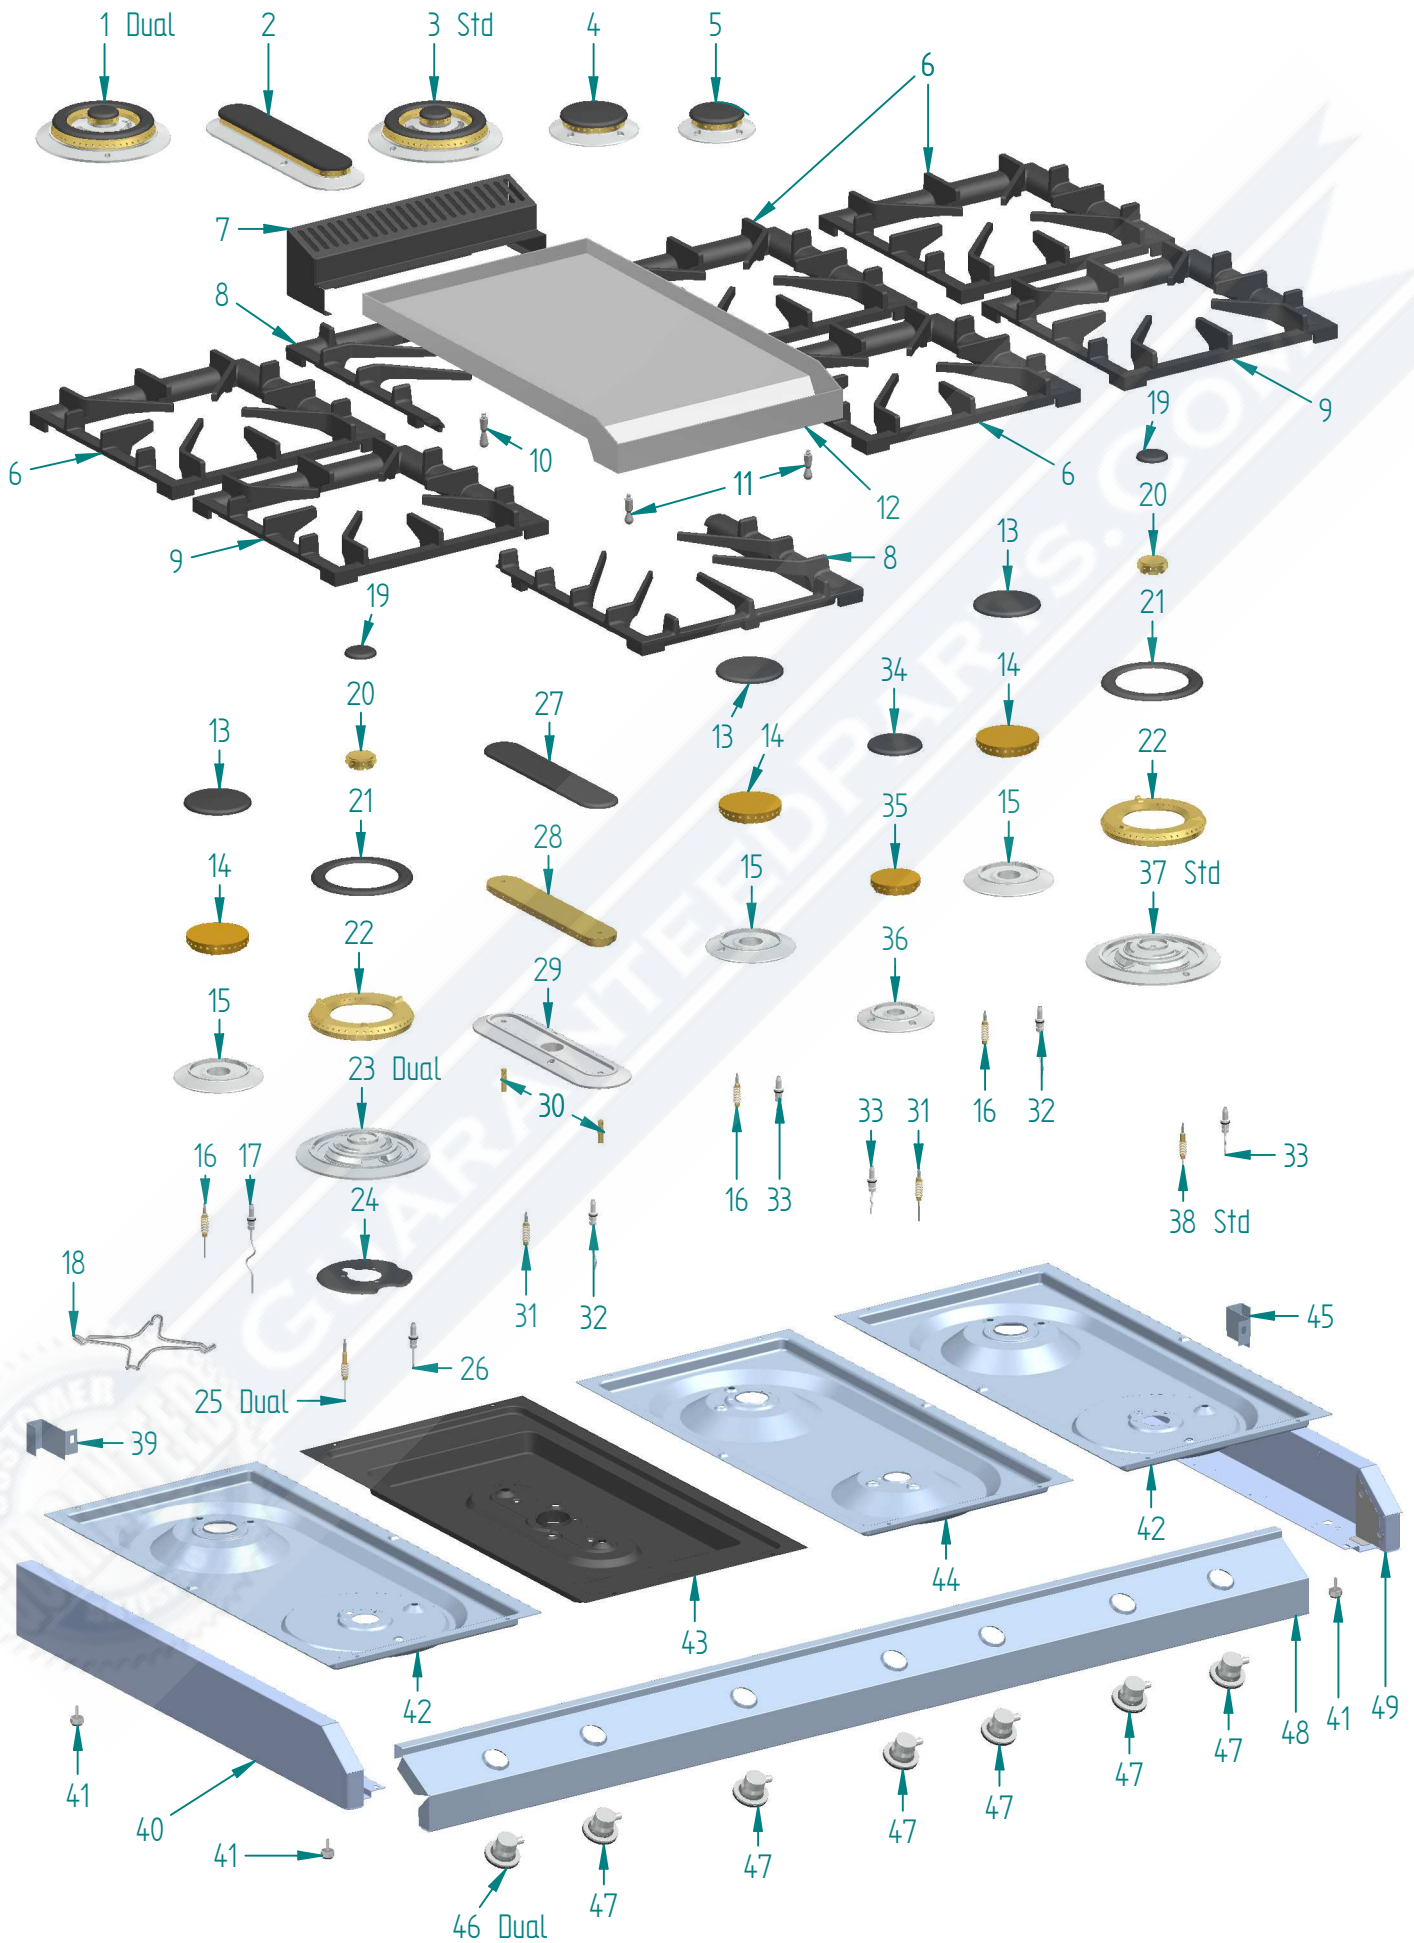

ILVE S.p.a.

UHP1265FD

UHP1265FD

01/07/2014

i ILVE
the art of cooking

MADE IN ITALY

<i>dis.</i>	<i>cod.</i>	<i>descrizione</i>	<i>description</i>
1	KBR013	KIT BRUC TRIPLA CORONA DUAL	COMPLETE DUAL TR RING BURNER
2	KBR002	KIT BRUC PESCIERA 2 FORI	COMPLETE FISH BURNER (2 HOLES)
3	KBR014	KIT BRUC TRIPLA COR SPART C/PIOLI	COMPLETE TR RING BURNER
4	KBR003	KIT BRUC RAP PIANO/CUC PROF 2 FORI	COMPLETE RAPID BURNER (2 HOLES)
5	KBR004	KIT BRUC SEM RAP PIA/CUC PRO 2 FORI	COMPLETE SMALL RAPID BURN (2 HOLES)
6	A/092/78/10	GRIGLIA PROFESS 60 FORO 80 285X280 VETR	PROFESSIONAL GRILL HOB/COOK. 60 CM (1 HOLE 80 MM)
7	S/008/33/14	CAMINETTO FRY TOP PROFESS SMALT	FRY TOP CHIMNEY
8	A/095/30/10	GRIGLIA GHISA (1/2)PESC/FRY TOP VET	
9	A/092/80/10	GRIGLIA PROFESS 60 FORO 120 285X280VETR	PROFESSIONAL GRILL HOB/COOK. 60 CM (1 HOLE 120 MM)
10	A/414/06	PERNO LUNGO INN PIA(INC/COMB)+FRY T	LONG COOKTOP PIN
11	A/414/04	PERNO CORTO INN PIA (APP)+FRY TOP	SHORT COOKTOP PIN
12	A/419/01	PIASTRA FRY TOP PROFESSIONAL	FRY TOP PLATE
13	A/048/02/10	COPRISPART GRANDE (S2) RAF MAT 3F	LARGE FLAME DIFFUSER COVER
14	A/478/12/90	SPARTIFIAMMA GRANDE	NEW LARGE FLAME DIFFUSER
15	A/488/11/91	TAZZINA P C GRANDE (2 FORI)	HOB COOKER LARGE CUP+IGN+S.V. HOLES
16	A/490/17	TERMOCOPPIA BIFIL 70CM M8X1	THERMOCOUPLE 70
17	A/018/06	CANDELA ACC.(CAVO=MM800 H=MM28)	IGNITION PLUG MM 800
18	A/092/52	RIDUZIONE FUOCHI FILO CROMATO	RING ADAPTER GRILL
19	A/048/07/10	COPRISPART TC AUX RAF MAT 3F	TRIPLE RING BURNER SMALL COVER
20	A/478/17	SPARTIFIAMMA TC AUSILIARIO +INDEX	TR RING SMALL FLAME DIVIDER (INDEX)
21	A/048/09/10	COPRISPART TC GR 1V/DUAL RAF MAT 3F	TRIPLE RING FLAME DIVIDER COVER
22	A/478/21	SPARTIFIAMMA TC GRANDE 1 V/DUAL +P	DUAL TRIPLE RING BIG FLAME DIVIDER WITH SUPPORTS
23	A/488/24	TAZZINA TC DUAL	TRIPLER RING CUP+IGN+S.V. HOLES
24	S/091/28	DISCO PROTEZIONE TC CUC DUAL/XLP90	ENAMELED RING
25	A/490/18	TERMOCOPPIA BIFIL DUAL 95CM M8X1	THERMOCOUPLE 95 DUAL BURNER
26	A/018/00	CANDELA ACC.(CAVO=MM1200 H=MM28)	IGNITION PLUG MM 1200
27	A/048/04/10	COPRISPART PESCIERA RAF MAT 3F	FISH BURNER FLAME DIFFUSER COVER
28	A/478/08	SPARTIFIAMMA PESCIERA	FISH BURNER BRASS FLAME DIFFUSER
29	A/488/13	TAZZINA PESCIERA (2 FORI)	FISH BURNER CUP+IGN+S.V. HOLES
30	A/602/42	VITE PESCIERA 8X26XM6 OTTONE	RETAINING SCREW FOR FISH BURNER
31	A/490/03	TERMOCOPPIA BIFIL 45CM M8X1	THERMOCOUPLE 45
32	A/018/04	CANDELA ACC.(CAVO=MM600 H=MM28)	IGNITION PLUG MM 600
33	A/018/02	CANDELA ACC.(CAVO=MM400 H=MM28)	IGNITION PLUG MM 400
34	A/048/06/10	COPRISPART PICCOLO (S1) RAF MAT 3F	SMALL FLAME DIFFUSER COVER
35	A/478/12/92	SPARTIFIAMMA PICCOLO	NEW SMALL FLAME DIFFUSER
36	A/488/11/93	TAZZINA P C PICCOLA (2 FORI)	HOB COOKER SMALL CUP+IGN+S.V. HOLES
37	A/488/23	TAZZINA TC (2 FORI)	TRIPLER RING CUP+IGN+S.V. HOLES
38	A/490/19	TERMOCOPPIA BIFIL TC 45CM M8X1	THERMOCOUPLE 45
39	S/031/01	COPRIFORO POSTERIORE SX P965-P665	
40	S/129/07	LATERALE PIANO UHP1265 INOX SX	SIDE FOR UHP1265 SX
41	A/422/05	PIEDINO OT M4 D.15 ZIGR NICH	FOOT
42	S/216/30/08	RACCOGLIG P60D-HP665 1F+TC INOX	HP665 1 BURN+ TR DRIP CATCHER
43	S/216/21/14	RACCOGLIG XLP90F-HP965F FRY TOP	DRIP CATCHER FRY TOP FOR XLP90F
44	S/216/29/08	RACCOGLIG P60D-HP665 2F INOX	HP665 FISH BURNER DRIP CATCHER
45	S/031/00	COPRIFORO POSTERIORE DX P965-P665	
46	G/355/06/08	MANOPOLA GAS HP965 DUAL NE-IN ML	DUAL GAS KNOB FOR HP965 / SH ST ST
47	G/349/06/08	MANOPOLA GAS P965 SABAF INOX ML	GAS KNOB FOR PROFESS HOB / SH ST.ST
48	S/088/15/08	CRUSCOTTO PIANO HP1265F-7 INOX	CONTROL PANEL FOR HP1265F-7 / ST ST
49	S/129/06	LATERALE PIANO UHP1265 INOX DX	SIDE FOR UHP1265 DX