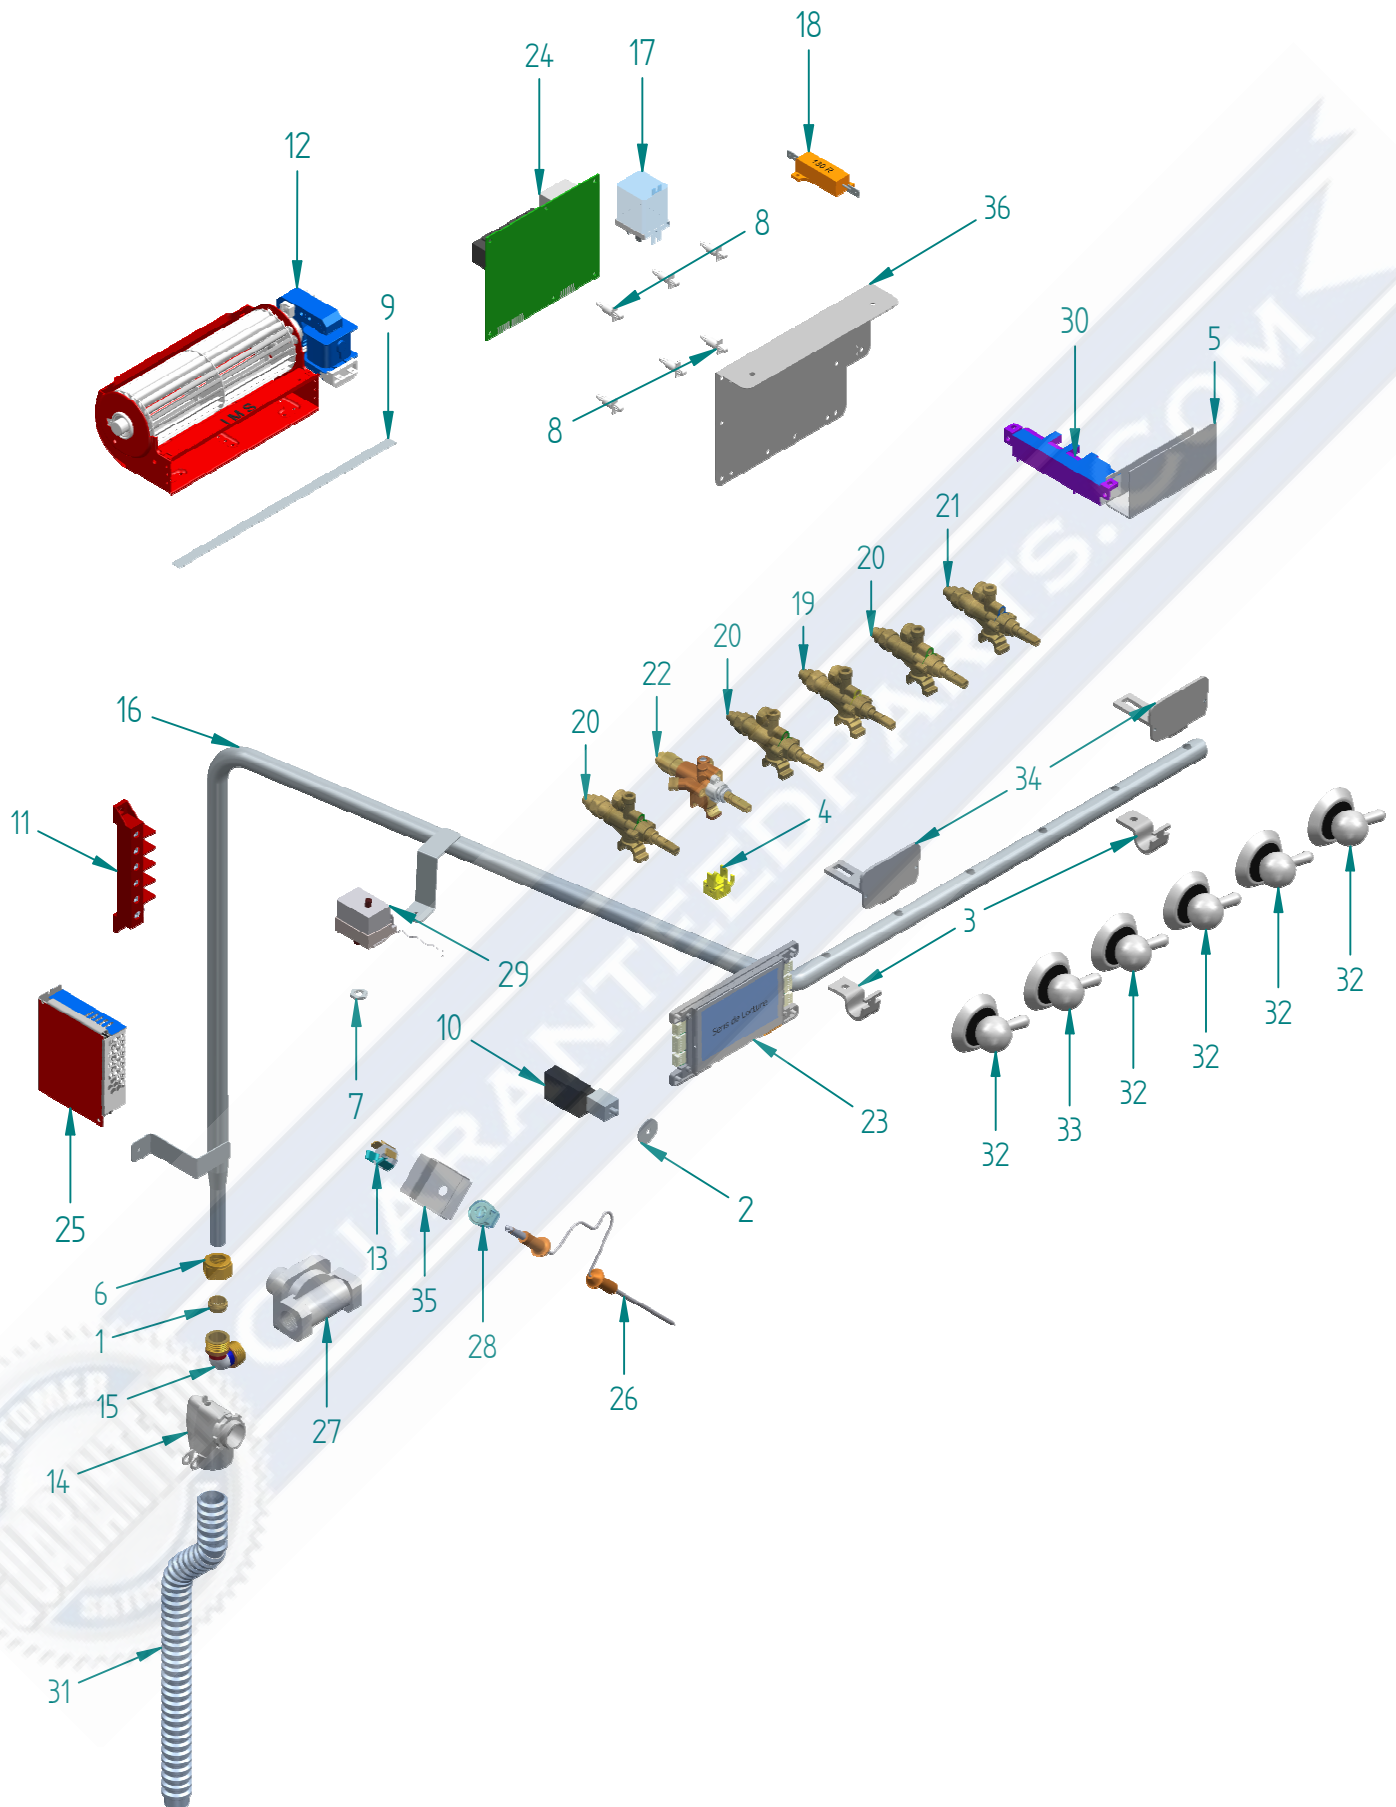

GUARANTEED PART

N°	Cod	Descrizione	Inglese	Qtà
1	EA0676001000000	BICONO 14MM RACCORDO PORTAGOMMA	14MM BICONO HOSE CONNECTOR	1
2	EA0755001000000	BOCCOLA PERNO MICRO LUCE FORNO '15	MICRO LIGHT OVEN PINS '15	1
3	EA0776001000000	BRIGLIA RAMP FORNO ELZN	OVEN RAMP CLAMP	2
4	EA0877018000000	CATENARIA MICRO CUC 6F UL	WIRING	1
5	EA0895001000000	CARTONCINO IS NOMEX TRAS 6F 190X152	NOMEX INSULATING CARD IGNITION TRAN	1
6	EA1201001000000	DADO 1/2 D.14 RACCORDO PORTAGOMMA	NUT 1/2 D.14 HOSE CONNECTOR	1
7	EA1201008000000	DADO ES M1x10 TERM SIC UL RIARM MAN	NUT	1
8	EA1290003000000	DISTANZ PER PCB FORNO TC 5506AA00	SPACER	6
9	EA2683011000000	GUARNIZIONE MOTOV TANG ANTIV L=270	GASKET FOR BUILT IN HOB L=270	1
10	EA4330001000000	MICROINT LUCE FORNO+SUPP '15 3 FAST	MICRO SWITCH	1
11	EA4356002000000	MORSETTIERA 5 POLI+TERRA UL	TERMINAL BOARD FV273/6	1
12	EA4365012000000	MOTOV TANG L=180 120V CLAS H UL IMS	UL COOLING FAN L=180	1
13	EA5420001000000	PORTASONDA PROGRAMM ELETTR	PROBE HOLDER	1
14	EA5978007000000	RACCORDO TUBO FLEX 90° 3/4" UL/CSA	CONNECTOR	1
15	EA5978012000000	RACC CURVO PORTAG USA 1/2"G-1/2"NPT	HOSETAIL	1
16	EA5980015000000	RAMPA CUCINA 6 FORI M09 '15	RAMP	1
17	EA6003001000000	RELAY SICUREZZA TANG USA	RELAY	1
18	EA6011021000000	RESISTORE CERAM 50W 130R	HEATING ELEMENT	1
19	EA6125012000000	RUB ALLOG MICRO CUC VALV SR 32 JACK	VALVE + S.V.	1
20	EA6125013000000	RUB ALLOG MICRO CUC VALV R 40 JACK	VALVE + S.V.	3
21	EA6125014000000	RUB ALLOG MICRO CUC VALV DC 75 JACK	VALVE + S.V.	1
22	EA6125017000000	RUB ALLOG MICRO CUC VALV DUAL JACK	VALVE + S.V.	1
23	EA6254017000000	SCHEDA EL DISPLAY TC GRUPPO TFT	TFT SCREEN CARD	1
24	EA6254018000000	SCHEDA POTENZA MULTIFUNZIONE TFT	POWER BOARD	1
25	EA6254029000000	SCHEDA ALIM 35W DISPLAY TFT USA		1
26	EA6551002000000	SONDA CARNE PROGR ELETTR	PROBE 220/240V	1
27	EA6658001000000	STABILIZZATORE PRESSIONE CSA	PRESSURE GAS REGULATOR	1
28	EA6835002000000	TAPPO PORTASONDA	COVER	1
29	EA6871007000000	TERMOSTATO SIC FORN UL RIARMO MAN		1
30	EA7026012000000	TRASFORMATORE ACC 6F BR SAB UL	6 WAY EL. IGN. TRANSFORMER (QUICK S	1
31	EA7080006000000	TUBO FLEX PROT CAVI (3/4) UL L=120	CONDUIT	1
32	EG9491003000108	MANOPOLA MAJ GAS CUCINA NERO-CRO	GAS KNOB FOR MAJ COOKER / CHROME	5
33	EG9492003000108	MANOPOLA MAJ GAS CUC DUAL NERO-CRO	DUAL GAS KNOB FOR MAJ COOK/CHR	1
34	ES6601024010000	SQUADR FERMA R AL CRU CU M07-09-30"	GAS PIPE SUPPORT	2
35	ES6678021010000	SUPPORTO PORTASONDA 948-MAJ	PROBE HOLDER SUPPORT	1
36	ES6678028010000	SUPPORTO SCH POT CUC SU PARACALORE	POWER BOARD SUPPORT	1