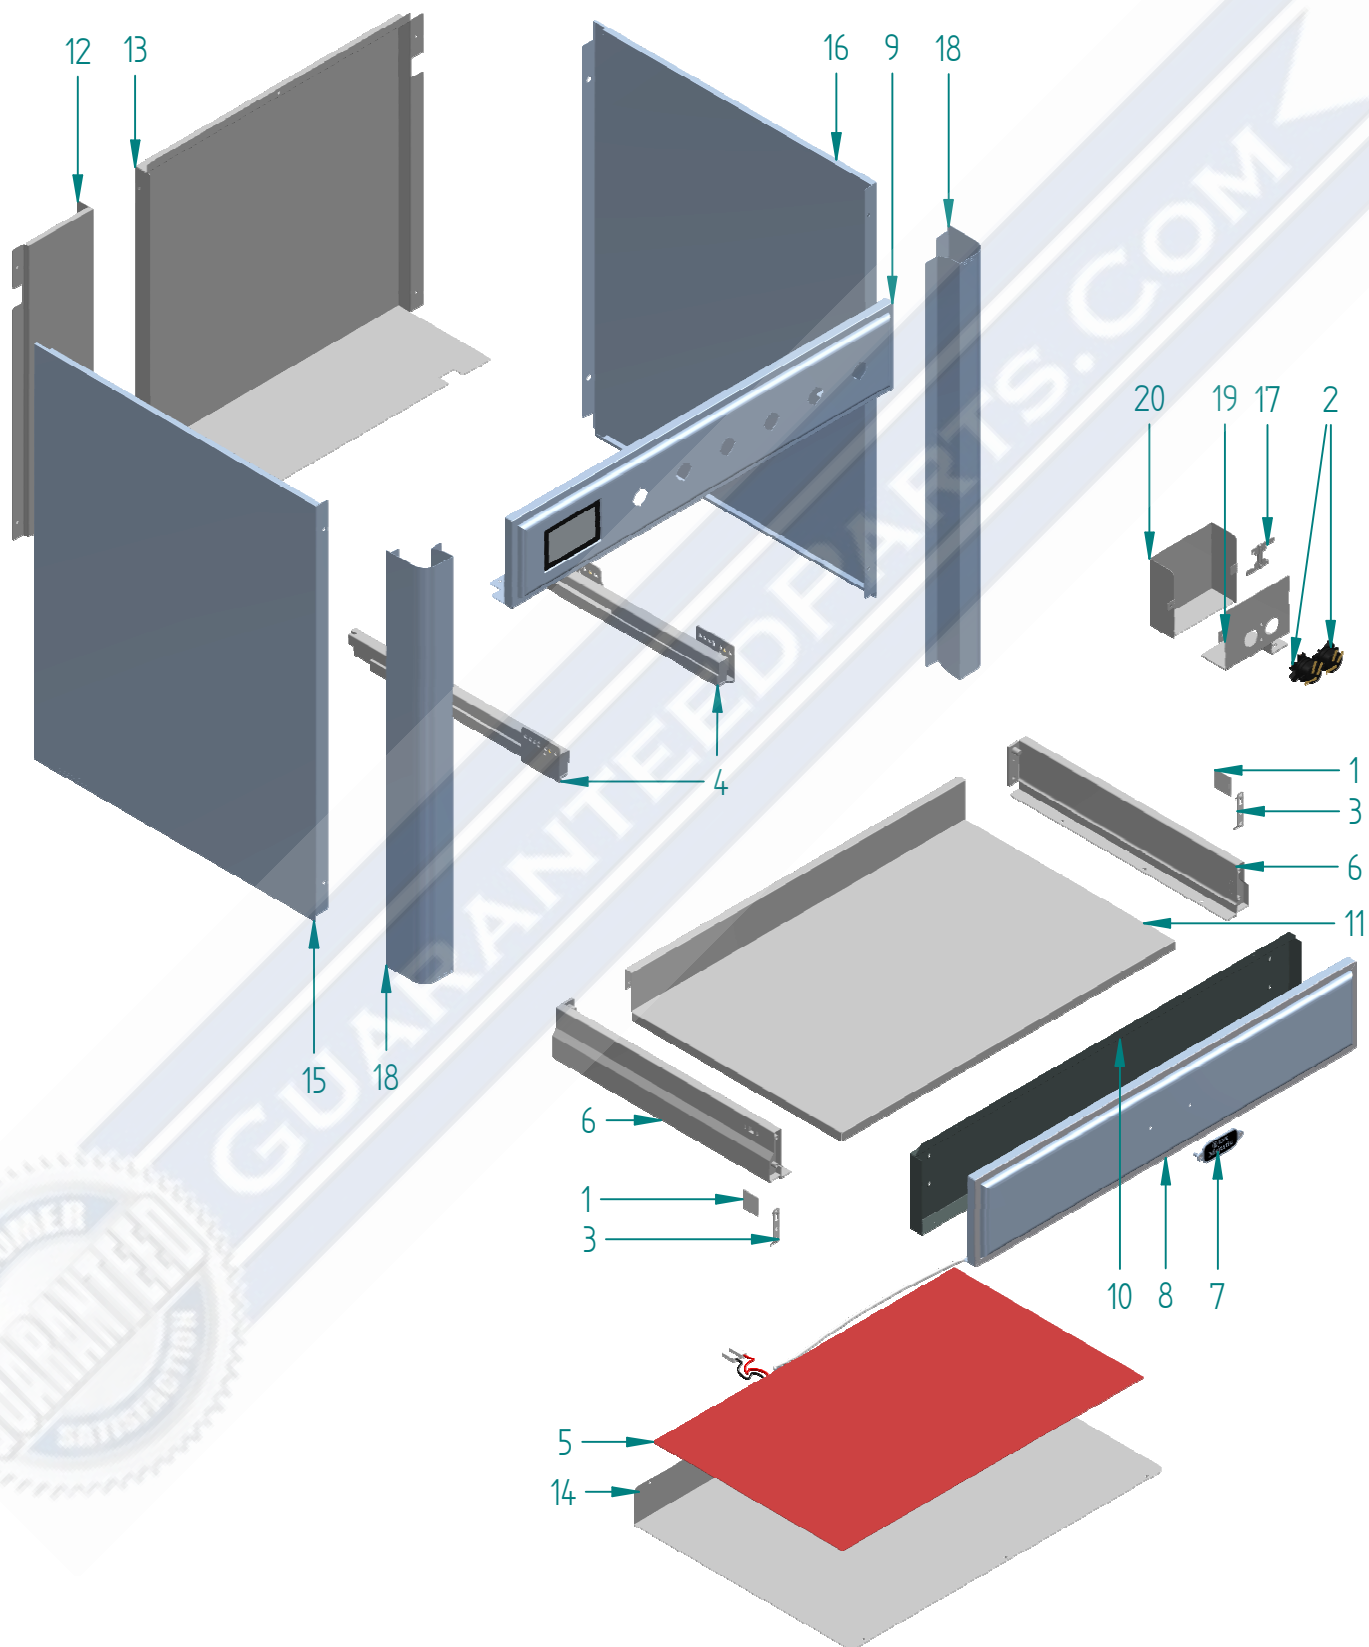

N°	Cod	Descrizione	Inglese	Qtà
1	EA1053002000000	COPRIFORO SPONDINA CLASSIC CASS CUC	HOLE COVER	2
2	EA1059001000000	CONNETTORE EL COMP CASSETT RISC CUC	ELECTRICAL CONNECTOR	2
3	EA2430001000000	GANCIO ARRESTO GUIDA CASS CUC	CLAMP	2
4	EA2690001000000	GUIDA CASS (COPPIA) CUC L450 40KG	DROWER GUIDE	1
5	EA6011013000000	RESISTENZA UL CASS RISC CUC 600W	RESISTANCE 600W	1
6	EA6585001000000	SPONDA (COPPIA) CASS CUC CLASSIC	SIDE	1
7	EA6827001000008	TARG MARCHIO MAJESTIC NERO NICHEL	PLATE	1
8	EG2330015000808	FRONTALE CASSETTO+CORNICI M09 N-QN		1
9	EG9843008000808	CRUSCOT M096N-QN+VET+CORN INOX-CR	COMPL CTRL BOARD+FRAME M096N-QN	1
10	EL1055015010000	CONTROFRONT CASS SCV +10mm M09 ELZN	INSIDE DROWER FRONT	1
11	EL2305002010000	FONDO CASSETTO P08/09 MUFF '15	DROWER BOTTOM	1
12	ES1068047010000	COPRISCH DX CUC MAJESTIC ELZN	BACK COVER DX MAJESTIC	1
13	ES1068056010000	COPRISCH SX CUC UM09	BACK COVER SX UM09	1
14	ES2307003010000	FONDO CASSETTO RISCALDATO M09	HEATED DROWER BOTTOM M09	1
15	ES4044007080008	LATERALE REMOV MAJ INOX SX+10mm	SIDE PANEL SX/ST ST	1
16	ES4044008080008	LATERALE REMOV MAJ INOX DX+10mm	SIDE PANEL DX/ST ST	1
17	ES5303001010000	PIASTRINA BLOCCO CONNETTORI M09	LOCK CONNECTORS	1
18	ES5435015080008	PROFILO REMOV DX-SX M09+10 mm INOX	PROFILE FOR M09 / ST.ST.	2
19	ES6651037010000	STAFFA SUPP CONNETTORI CASS RISC		1
20	ES6678063010000	SUPPORTO CONNETTORI CASS RISC MAJ	ELECTRICAL CONNECTOR BOX	1

GUARANTEE