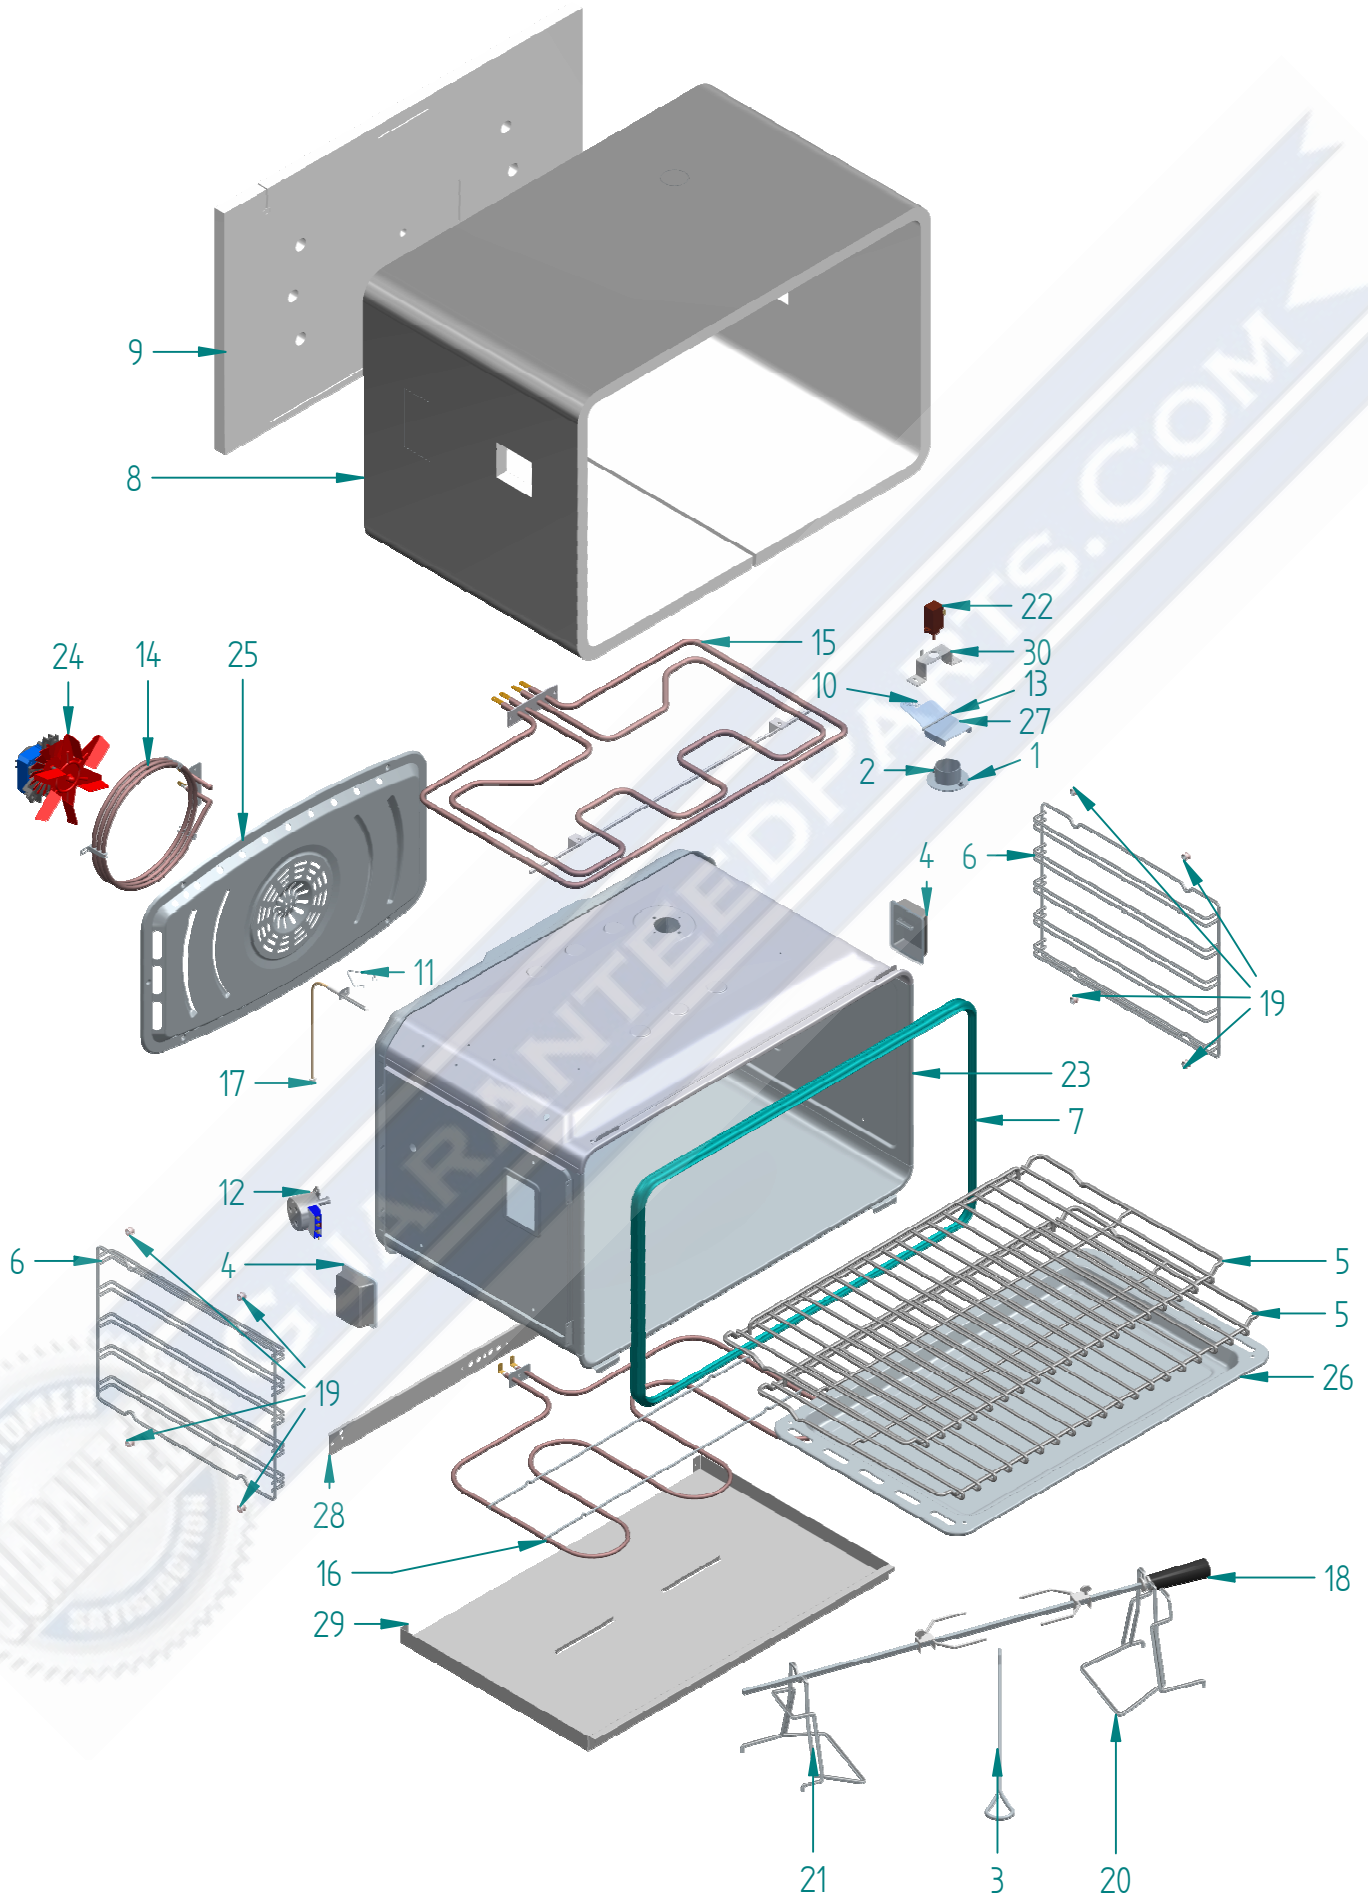

N°	Cod	Descrizione	Inglese	Qtà
1	EA0888001000000	CAMINO SCA VAP CUC/FOR '15 H=24	CHIMNEY DISCHARGE STEAM KITCHEN	1
2	EA1201007000000	DADO ES M4 DIN 980M INS/MET INOX A2	NUT	2
3	EA1935001000000	ESTRATTORE RESIST E ASTA SPIEDO	RESISTANCE EXTRACTOR AND SPARE	1
4	EA2135002000000	FARETTO AL 120V 25W MUFF '15 UL/CSA	LAMP HOLDER + LAMP	2
5	EA2631004000000	GRIGLIA FOR 80/30"RINFORZATA	OVEN GRILL 80/30"	2
6	EA2632002000000	GRIGLIA LAT MUFF '15 5 CORSIE	OVEN SIDE GRILL	2
7	EA2684004000000	GUARN MUFF '15 FORNO 80	GASKET FOR 80 OVEN	1
8	EA4030003000000	LANA DI VETRO MANTO+FONDO 80 MUF'15	FIBERGLASS MANTLE + BOTTOM 80	1
9	EA4030004000000	LANA DI VETRO SCHIENA 80 MUFF'15	FIBERGLASS OVEN BACK 80	1
10	EA4355002000000	MOLLA RICHIAMO SCARICO FUMI 645SLZV	SPRING	1
11	EA4355004000000	MOLLA FISS SONDA NTC FILO Ø1.2 INOX	SPRING	1
12	EA4361001000000	MOTORID GIR UL 50/60HZ L=25 STE '15	SPIT GEARED MOTOR UL	1
13	EA5265001000000	PERNO REG SCARICO VAPORI MUFF '15		1
14	EA6011003000000	RESIST 2100W 230V CIRC '15	CIRCULAR RESISTANCE W2100 V230	1
15	EA6011004000000	RESIST 3645W 240V CIE+GR 80 '15 ABB	TOP/GRILL RESISTANCE 80 W3645 V240	1
16	EA6011005000000	RESIST 1470W 240V SUOLA 80 '15	BOTTOM RESISTANCE 80 W1470 V240	1
17	EA6551005000000	SONDA PT1000 PIROLIT/PIZZA/TFT	PROBE	1
18	EA6580001000000	SPIEDO FORNO 80/30" DIAG	TRANSVERSE SPIT 80/30"	1
19	EA6678001000000	SUPPORTO GRIGLIA LAT MUFF '15	GRILL SIDE SUPPORT (OVEN)	8
20	EA6678002000000	SUPP DX ASTA SPIEDO MUF 15 60/70/80	SPIT SUPPORT 90X60	1
21	EA6678011000000	SUPP SX ASTA SPIEDO MUF 15 60/70/80	SPIT SUPPORT 90X60	1
22	EA6867001000000	TERMOATTUATORE A CERA 10.0331.07	DAMPER	1
23	EF0898001030000	CAVITA' MUFF 80 MULT '15	80 CM OVEN MUFFLE	1
24	EG4364005000000	MOTOV RADIALE COMPL UL MUFF 30" SO		1
25	EL1070001030000	COPRIVENTOLA MUFF 80 '15 GREZZA	FAN COVER 80 ENAMELLED	1
26	EL4053003030000	LECCARDA 80/90 GREZZA '15	ENAMELLED DRIPPING PAN 80/90	1
27	EP6001003080008	REGOLATORE FLUSSO SCARICO VAPOR '15		1
28	ES2195001010000	FERMARES INF MUFF 80 '15	HEAT ELEMENT STOP	1
29	ES5415006010000	PORTARES INF FO 80 ZN	RESISTANCE HOLDER	1
30	ES6678017010000	SUPPORTO ATTUATORE A CERA '15	WAX ACTUATOR SUPPORTO	1