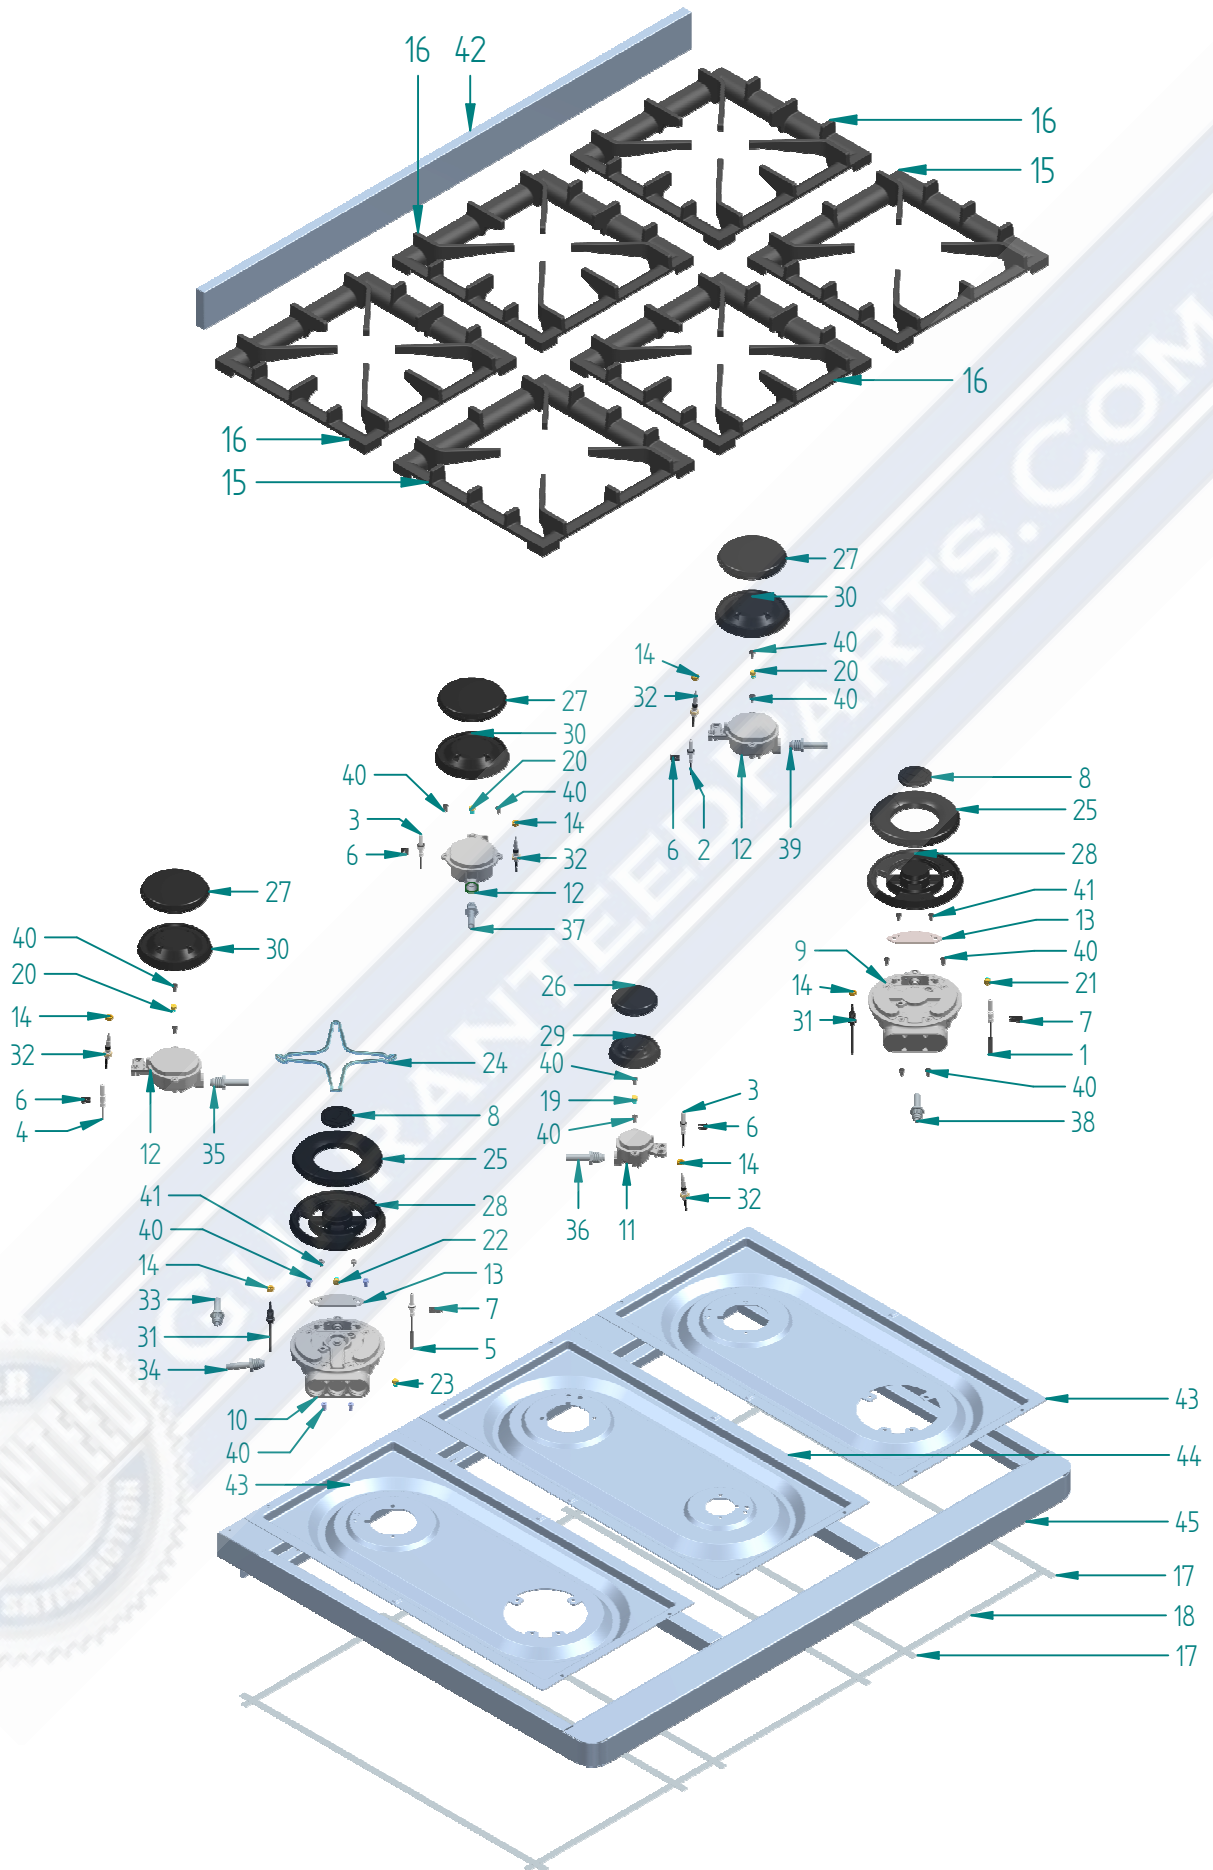

GUARANTEED PART

N°	Cod	Descrizione	Inglese	Qtà
1	EA0676001000000	BICONO 14MM RACCORDO PORTAGOMMA	14MM BICONO HOSE CONNECTOR	1
2	EA0755001000000	BOCCOLA PERNO MICRO LUCE FORNO '15	MICRO LIGHT OVEN PINS '15	1
3	EA0776001000000	BRIGLIA RAMPA FORNO ELZN	OVEN RAMP CLAMP	2
4	EA0877018000000	CATENARIA MICRO CUC 6F UL	WIRING	1
5	EA0895001000000	CARTONCINO IS NOMEX TRAS 6F 190X152	NOMEX INSULATING CARD IGNITION TRAN	1
6	EA1201001000000	DADO 1/2 D.14 RACCORDO PORTAGOMMA	NUT 1/2 D.14 HOSE CONNECTOR	1
7	EA1201008000000	DADO ES M1x10 TERM SIC UL RIARM MAN	NUT	1
8	EA1290003000000	DISTANZ PER PCB FORNO TC 5506AA00	SPACER	6
9	EA2683011000000	GUARNIZIONE MOTOV TANG ANTIV L=270	GASKET FOR BUILT IN HOB L=270	1
10	EA4330001000000	MICROINT LUCE FORNO+SUPP '15 3 FAST	MICRO SWITCH	1
11	EA4356002000000	MORSETTIERA 5 POLI+TERRA UL	TERMINAL BOARD FV273/6	1
12	EA4365012000000	MOTOV TANG L=180 120V CLAS H UL IMS	UL COOLING FAN L=180	1
13	EA5420001000000	PORTASONDA PROGRAMM ELETTR	PROBE HOLDER	1
14	EA5978007000000	RACCORDO TUBO FLEX 90° 3/4" UL/CSA	CONNECTOR	1
15	EA5978012000000	RACC CURVO PORTAG USA 1/2"G-1/2"NPT	HOSETAIL	1
16	EA5980015000000	RAMPA CUCINA 6 FORI M09 '15	RAMP	1
17	EA6003001000000	RELAY SICUREZZA TANG USA	RELAY	1
18	EA6011021000000	RESISTORE CERAM 50W 130R	HEATING ELEMENT	1
19	EA6125012000000	RUB ALLOG MICRO CUC VALV SR 32 JACK	VALVE + S.V.	1
20	EA6125013000000	RUB ALLOG MICRO CUC VALV R 40 JACK	VALVE + S.V.	3
21	EA6125014000000	RUB ALLOG MICRO CUC VALV DC 75 JACK	VALVE + S.V.	1
22	EA6125017000000	RUB ALLOG MICRO CUC VALV DUAL JACK	VALVE + S.V.	1
23	EA6254017000000	SCHEDA EL DISPLAY TC GRUPPO TFT	TFT SCREEN CARD	1
24	EA6254018000000	SCHEDA POTENZA MULTIFUNZIONE TFT	POWER BOARD	1
25	EA6254029000000	SCHEDA ALIM 35W DISPLAY TFT USA		1
26	EA6551002000000	SONDA CARNE PROGR ELETTR	PROBE 220/240V	1
27	EA6658001000000	STABILIZZATORE PRESSIONE CSA	PRESSURE GAS REGULATOR	1
28	EA6835002000000	TAPPO PORTASONDA	COVER	1
29	EA6871007000000	TERMOSTATO SIC FORN UL RIARMO MAN		1
30	EA7026012000000	TRASFORMATORE ACC 6F BR SAB UL	6 WAY EL. IGN. TRANSFORMER (QUICK S	1
31	EA7080006000000	TUBO FLEX PROT CAVI (3/4) UL L=120	CONDUIT	1
32	EG9491003000108	MANOPOLA MAJ GAS CUCINA NERO-CRO	GAS KNOB FOR MAJ COOKER / CHROME	5
33	EG9492003000108	MANOPOLA MAJ GAS CUC DUAL NERO-CRO	DUAL GAS KNOB FOR MAJ COOK/CHR	1
34	ES6601024010000	SQUADR FERMA R AL CRU CU M07-09-30"	GAS PIPE SUPPORT	2
35	ES6678021010000	SUPPORTO PORTASONDA 948-MAJ	PROBE HOLDER SUPPORT	1
36	ES6678028010000	SUPPORTO SCH POT CUC SU PARACALORE	POWER BOARD SUPPORT	1