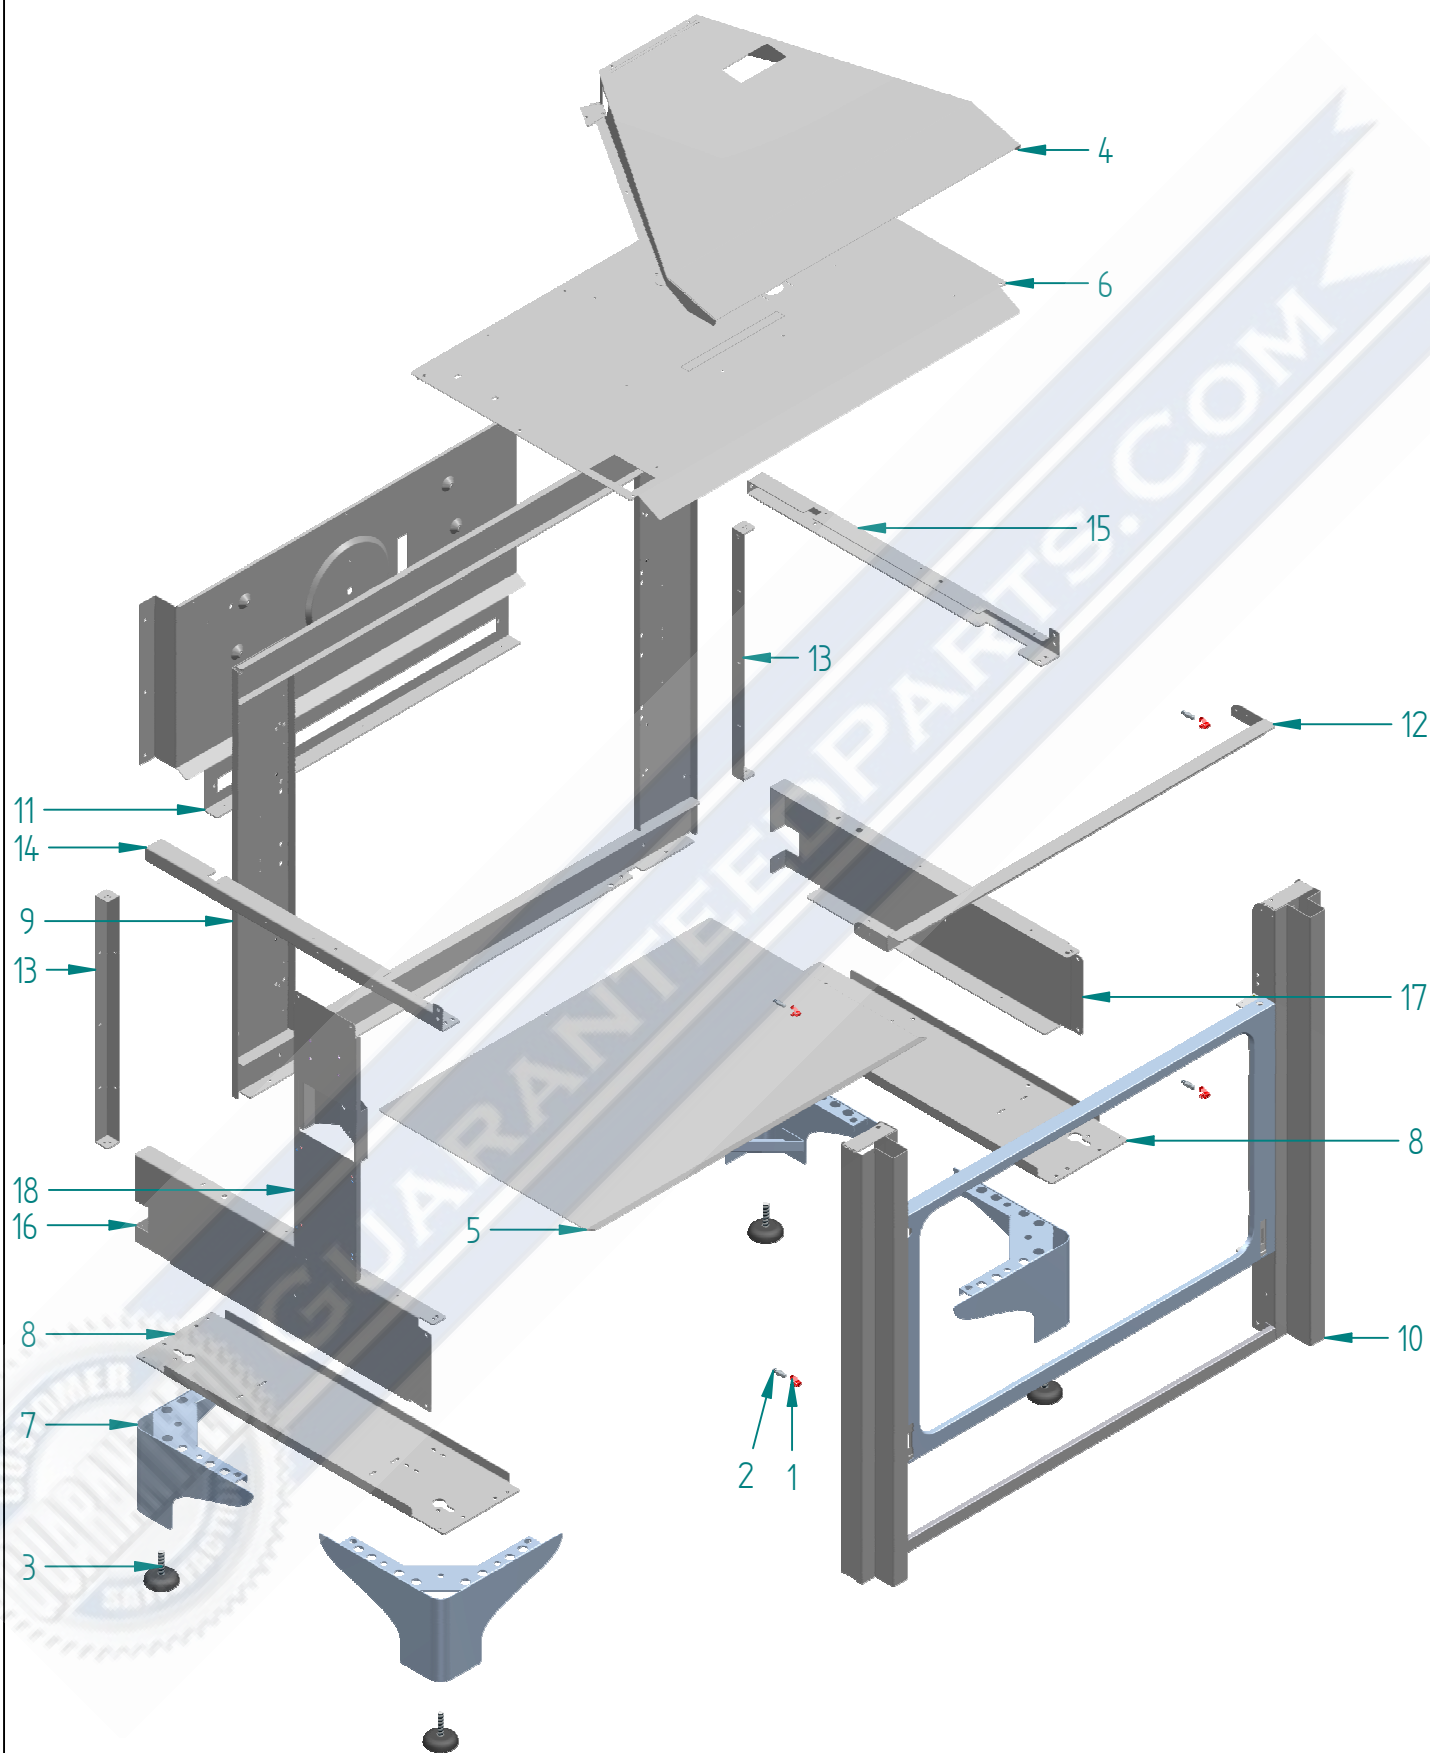

N°	Cod	Descrizione	Inglese	Qtà
1	EA4355003000000	MOLLA PERNO INN LAT REMOV	SPRING	4
2	EA5265003000000	PERNO INNESTO M4 LAT REMOV	STST PIN	4
3	EA5315003000000	PIEDINO GOMMA D.50 M8 H40 (FILETTO)	RUBBER FEET M8X5	4
4	ES1058018010000	CONV 90 CUC M09/12/15 '19 ELZN	AIR CONVEYER	1
5	ES2306003010000	FONDO CUCINA ELETT 90 ELZN	ELECTRIC COOKER BOTTOM 90 CM ELZN	1
6	ES5245008010000	PARACALOR MUF 80 CUC M09/12/15 ELZN	90 CM COOKER HEAT SHIELD	1
7	ES5308001000008	PIEDINO CUC MAJESTIC H=140 INOX	FOOT FOR MAJESTIC COOKER / ST.ST.	4
8	ES6651016010000	STAFFA PIEDINI CUCINA MAJESTIC ZN	FEET STIRRUP FOR MAJESTIC COOKER	2
9	ES6671005000000	STRUTTURA CUCINA POST M09	REAR COOKER STRUCTURE M09	1
10	ES6671006000000	STRUTTURA CUCINA ANT M09	FRONT COOKER STRUCTURE M09	1
11	ES6671018010000	STRUTT CUC 90 PANNELLO POST ELZN	REAR PANEL FRAME	1
12	ES6671019010000	STRUTT CUC M09 LIST CRUSC ELZN	DASHBOARD STOPPER	1
13	ES6671053010000	STRUTT CUC SUPP SCHIENA MAJESTIC	OVEN BACK SUPPORT	2
14	ES6671056010000	STRUT CUC MAJESTIC LIST SUP SX ELZN	STRUCTURE HIGH STRIP SX	1
15	ES6671057010000	STRUT CUC MAJESTIC LIST SUP DX ELZN	STRUCTURE HIGH STRIP DX	1
16	ES6678066010000	SUP GUI CAS SX M07-09-10-12-15 ELZN	STRIP	1
17	ES6678067010000	SUP GUI CAS DX M07-09-10-12-15 ELZN	STRIP	1
18	ES6678081000000	SUPPORTO COMP MOTORID GIRAR CUC '15	SPIT GERED MOTOR HOLDER SUPPORT	1

GUARANTEED