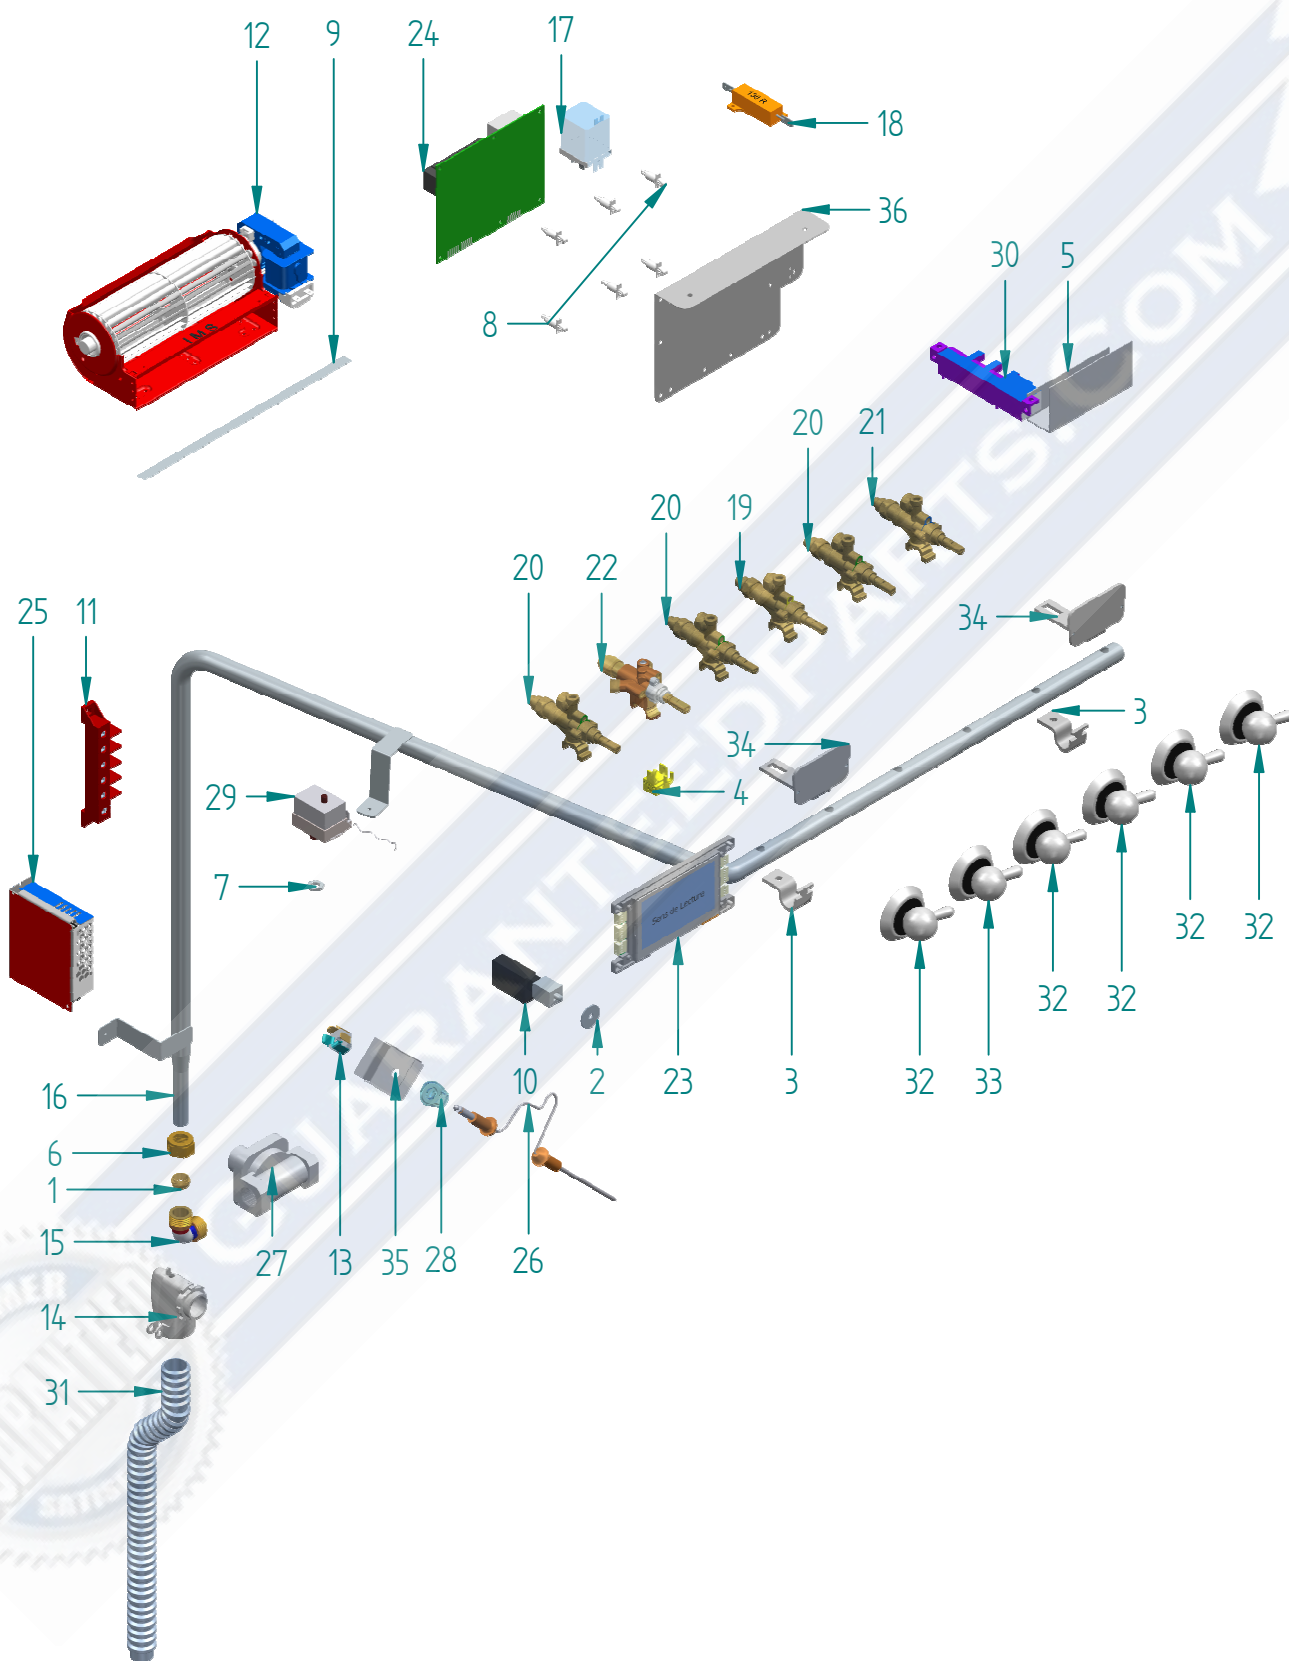

GUARANTEED PART

N°	Cod	Descrizione	Inglese	Qtà
1	EA0676001000000	BICONO 14MM RACCORDO PORTAGOMMA	14MM BICONO HOSE CONNECTOR	1
2	EA0755001000000	BOCCOLA PERNO MICRO LUCE FORNO '15	MICRO LIGHT OVEN PINS '15	1
3	EA0776001000000	BRIGLIA RAMPA FORNO ELZN	OVEN RAMP CLAMP	2
4	EA0877018000000	CATENARIA MICRO CUC 6F UL	WIRING	1
5	EA0895001000000	CARTONCINO IS NOMEX TRAS 6F 190X152	NOMEX INSULATING CARD IGNITION TRAN	1
6	EA1201001000000	DADO 1/2 D.14 RACCORDO PORTAGOMMA	NUT 1/2 D.14 HOSE CONNECTOR	1
7	EA1201008000000	DADO ES M1x10 TERM SIC UL RIARM MAN	NUT	1
8	EA1290003000000	DISTANZ PER PCB FORNO TC 5506AA00	SPACER	6
9	EA2683011000000	GUARNIZIONE MOTOV TANG ANTIV L=270	GASKET FOR BUILT IN HOB L=270	1
10	EA4330001000000	MICROINT LUCE FORNO+SUPP '15 3 FAST	MICRO SWITCH	1
11	EA4356002000000	MORSETTIERA 5 POLI+TERRA UL	TERMINAL BOARD FV273/6	1
12	EA4365012000000	MOTOV TANG L=180 120V CLAS H UL IMS	UL COOLING FAN L=180	1
13	EA5420001000000	PORTASONDA PROGRAMM ELETTR	PROBE HOLDER	1
14	EA5978007000000	RACCORDO TUBO FLEX 90° 3/4" UL/CSA	CONNECTOR	1
15	EA5978012000000	RACC CURVO PORTAG USA 1/2"G-1/2"NPT	HOSETAIL	1
16	EA5980015000000	RAMPA CUCINA 6 FORI M09 '15	RAMP	1
17	EA6003001000000	RELAY SICUREZZA TANG USA	RELAY	1
18	EA6011021000000	RESISTORE CERAM 50W 130R	HEATING ELEMENT	1
19	EA6125012000000	RUB ALLOG MICRO CUC VALV SR 32 JACK	VALVE + S.V.	1
20	EA6125013000000	RUB ALLOG MICRO CUC VALV R 40 JACK	VALVE + S.V.	3
21	EA6125014000000	RUB ALLOG MICRO CUC VALV DC 75 JACK	VALVE + S.V.	1
22	EA6125017000000	RUB ALLOG MICRO CUC VALV DUAL JACK	VALVE + S.V.	1
23	EA6254017000000	SCHEDA EL DISPLAY TC GRUPPO TFT	TFT SCREEN CARD	1
24	EA6254018000000	SCHEDA POTENZA MULTIFUNZIONE TFT	POWER BOARD	1
25	EA6254029000000	SCHEDA ALIM 35W DISPLAY TFT USA		1
26	EA6551002000000	SONDA CARNE PROGR ELETTR	PROBE 220/240V	1
27	EA6658001000000	STABILIZZATORE PRESSIONE CSA	PRESSURE GAS REGULATOR	1
28	EA6835002000000	TAPPO PORTASONDA	COVER	1
29	EA6871007000000	TERMOSTATO SIC FORN UL RIARMO MAN		1
30	EA7026012000000	TRASFORMATORE ACC 6F BR SAB UL	6 WAY EL. IGN. TRANSFORMER (QUICK S	1
31	EA7080006000000	TUBO FLEX PROT CAVI (3/4) UL L=120	CONDUIT	1
32	EG9491003000108	MANOPOLA MAJ GAS CUCINA NERO-CRO	GAS KNOB FOR MAJ COOKER / CHROME	5
33	EG9492003000108	MANOPOLA MAJ GAS CUC DUAL NERO-CRO	DUAL GAS KNOB FOR MAJ COOK/CHR	1
34	ES6601024010000	SQUADR FERMA R AL CRU CU M07-09-30"	GAS PIPE SUPPORT	2
35	ES6678021010000	SUPPORTO PORTASONDA 948-MAJ	PROBE HOLDER SUPPORT	1
36	ES6678028010000	SUPPORTO SCH POT CUC SU PARACALORE	POWER BOARD SUPPORT	1