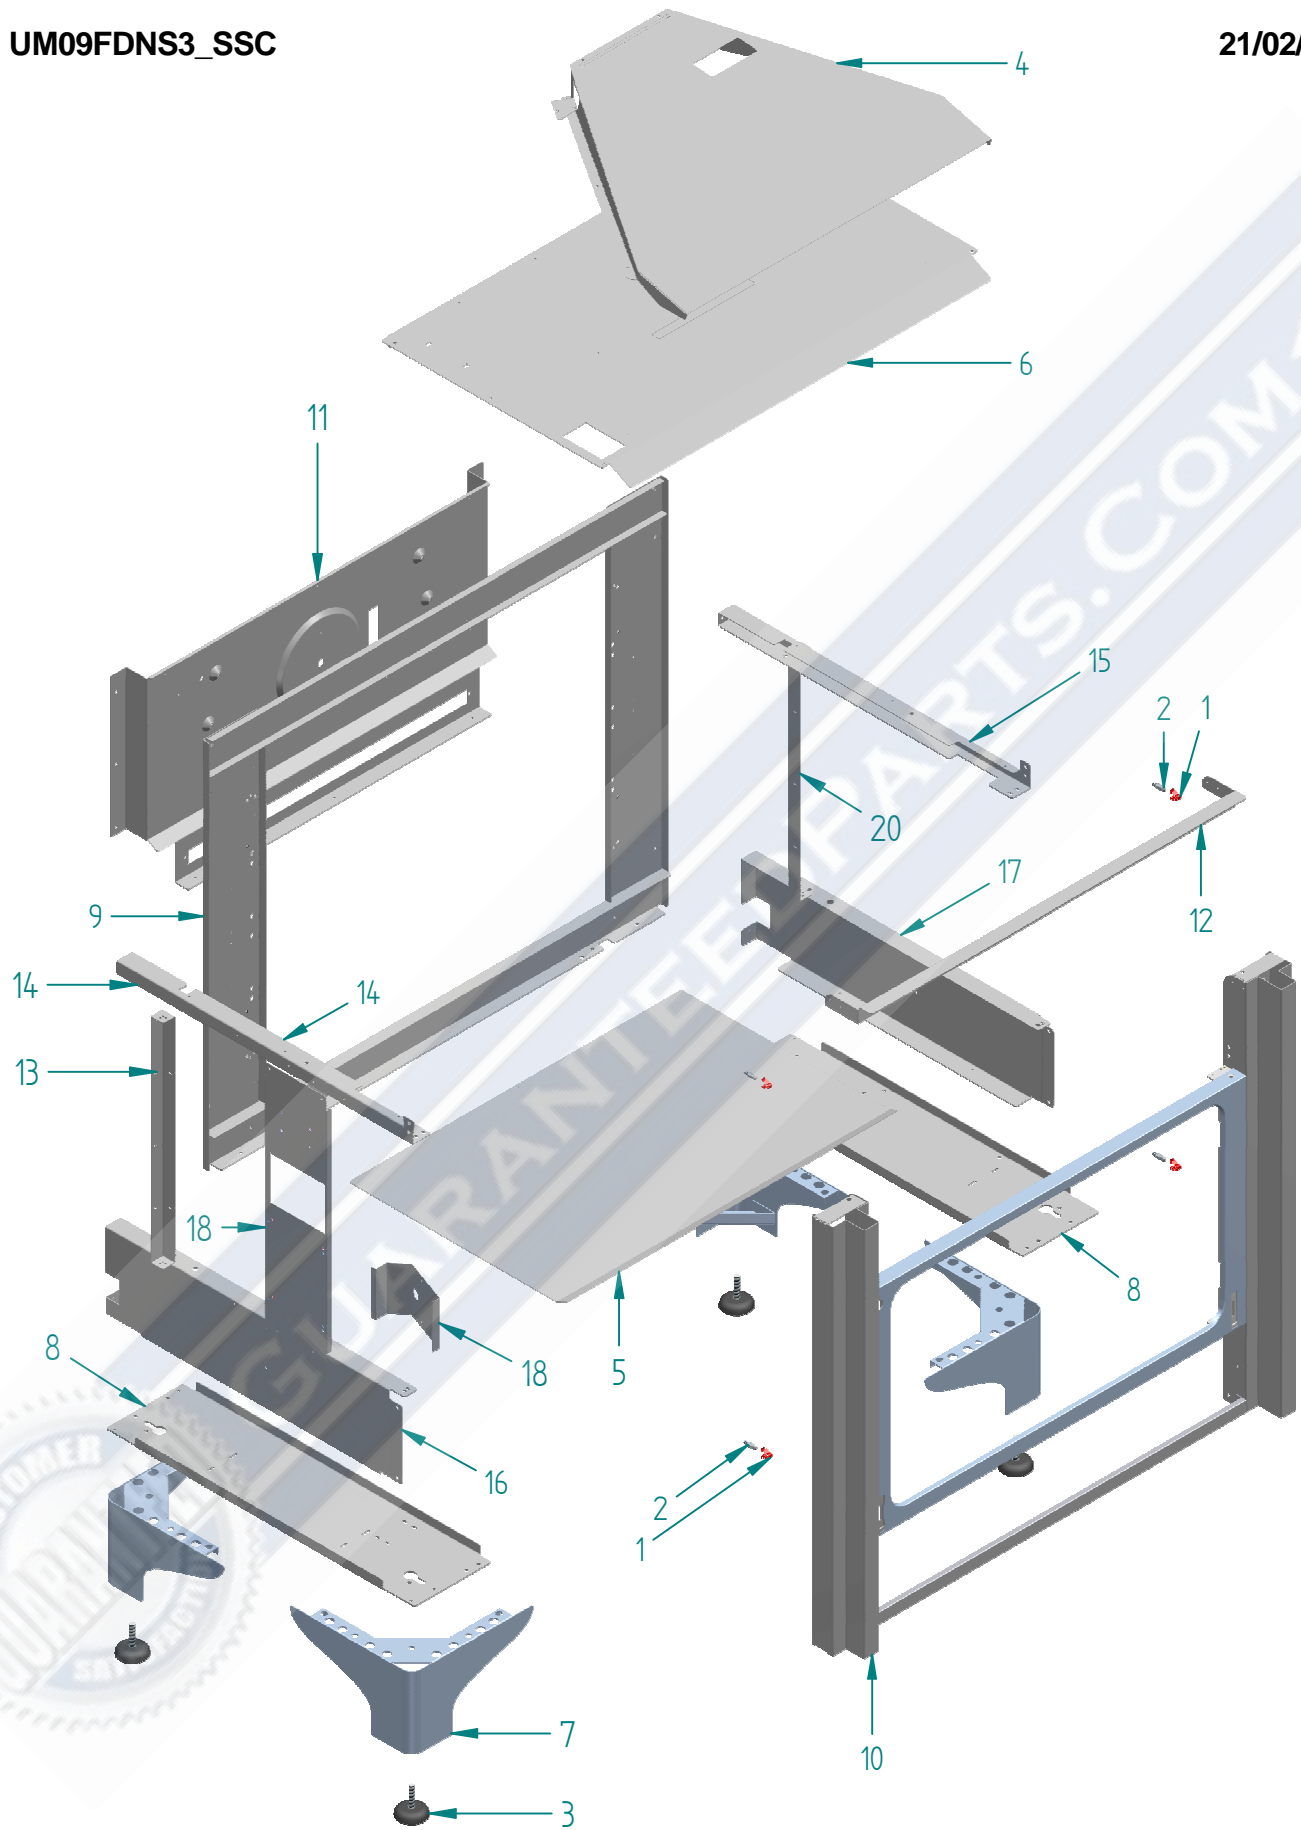

N°	Cod	Descrizione	Inglese	Qtà
1	EA4355003000000	MOLLA PERNO INN LAT REMOV	SPRING	4
2	EA5265003000000	PERNO INNESTO M4 LAT REMOV	STST PIN	4
3	EA5315003000000	PIEDINO GOMMA D.50 M8 H40 (FILETTO)	RUBBER FEET M8X5	4
4	ES1058018010000	CONV 90 CUC M09/12/15 '19 ELZN	AIR CONVEYER	1
5	ES2306003010000	FONDO CUCINA ELETT 90 ELZN	ELECTRIC COOKER BOTTOM 90 CM ELZN	1
6	ES5245008010000	PARACALOR MUF 80 CUC M09/12/15 ELZN	90 CM COOKER HEAT SHIELD	1
7	ES5308001000008	PIEDINO CUC MAJESTIC H=140 INOX	FOOT FOR MAJESTIC COOKER / ST.ST.	4
8	ES6651016010000	STAFFA PIEDINI CUCINA MAJESTIC ZN	FEET STIRRUP FOR MAJESTIC COOKER	2
9	ES6671005000000	STRUTTURA CUCINA POST M09	REAR COOKER STRUCTURE M09	1
10	ES6671006000000	STRUTTURA CUCINA ANT M09	FRONT COOKER STRUCTURE M09	1
11	ES6671018010000	STRUTT CUC 90 PANNELLO POST ELZN	REAR PANEL FRAME	1
12	ES6671019010000	STRUTT CUC M09 LIST CRUSC ELZN	DASHBOARD STOPPER	1
13	ES6671053010000	STRUTT CUC SUPP SCHIENA MAJESTIC	OVEN BACK SUPPORT	2
14	ES6671056010000	STRUT CUC MAJESTIC LIST SUP SX ELZN	STRUCTURE HIGH STRIP SX	1
15	ES6671057010000	STRUT CUC MAJESTIC LIST SUP DX ELZN	STRUCTURE HIGH STRIP DX	1
16	ES6678066010000	SUP GUI CAS SX M07-09-10-12-15 ELZN	STRIP	1
17	ES6678067010000	SUP GUI CAS DX M07-09-10-12-15 ELZN	STRIP	1
18	ES6678081000000	SUPPORTO COMP MOTORID GIRAR CUC '15	SPIT GERED MOTOR HOLDER SUPPORT	1

GUARANTEE