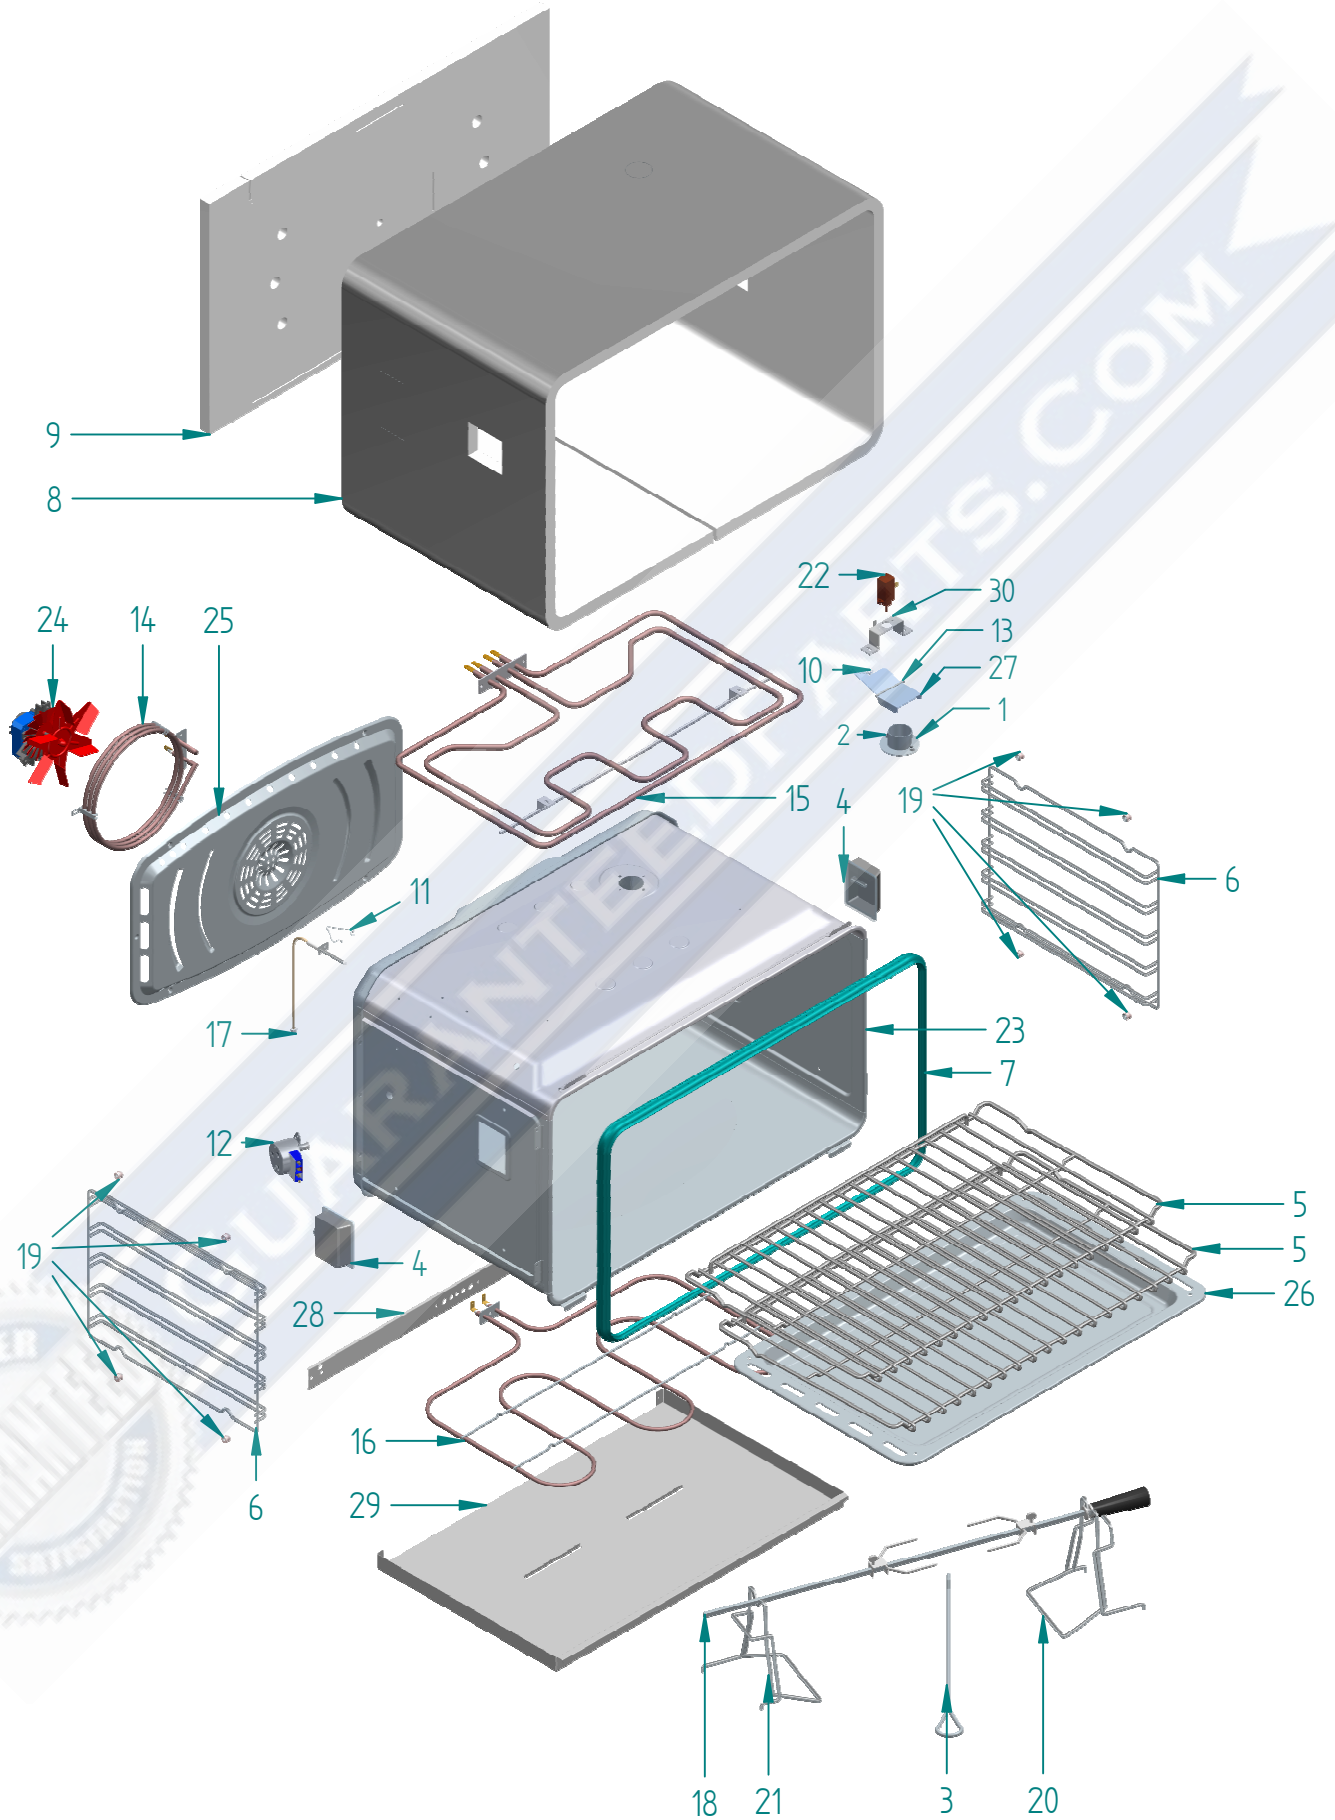

N°	Cod	Descrizione	Inglese	Qtà
1	EA0888001000000	CAMINO SCA VAP CUC/FOR '15 H=24	CHIMNEY DISCHARGE STEAM KITCHEN	1
2	EA1201007000000	DADO ES M4 DIN 980M INS/MET INOX A2	NUT	2
3	EA1935001000000	ESTRATTORE RESIST E ASTA SPIEDO	RESISTANCE EXTRACTOR AND SPARE	1
4	EA2135002000000	FARETTO AL 120V 25W MUFF '15 UL/CSA	LAMP HOLDER + LAMP	2
5	EA2631004000000	GRIGLIA FOR 80/30"RINFORZATA	OVEN GRILL 80/30"	2
6	EA2632002000000	GRIGLIA LAT MUFF '15 5 CORSIE	OVEN SIDE GRILL	2
7	EA2684004000000	GUARN MUFF '15 FORNO 80	GASKET FOR 80 OVEN	1
8	EA4030003000000	LANA DI VETRO MANTO+FONDO 80 MUF'15	FIBERGLASS MANTLE + BOTTOM 80	1
9	EA4030004000000	LANA DI VETRO SCHIENA 80 MUFF'15	FIBERGLASS OVEN BACK 80	1
10	EA4355002000000	MOLLA RICHIAMO SCARICO FUMI 645SLZV	SPRING	1
11	EA4355004000000	MOLLA FISS SONDA NTC FILO D1.2 INOX	SPRING	1
12	EA4361001000000	MOTORID GIR UL 50/60HZ L=25 STE '15	SPIT GEARED MOTOR UL	1
13	EA5265001000000	PERNO REG SCARICO VAPORI MUFF '15		1
14	EA6011003000000	RESIST 2100W 230V CIRC '15	CIRCULAR RESISTANCE W2100 V230	1
15	EA6011004000000	RESIST 3645W 240V CIE+GR 80 '15 ABB	TOP/GRILL RESISTANCE 80 W3645 V240	1
16	EA6011005000000	RESIST 1470W 240V SUOLA 80 '15	BOTTOM RESISTANCE 80 W1470 V240	1
17	EA6551005000000	SONDA PT1000 PIROLIT/PIZZA/TFT	PROBE	1
18	EA6580001000000	SPIEDO FORNO 80/30" DIAG	TRANSVERSE SPIT 80/30"	1
19	EA6678001000000	SUPPORTO GRIGLIA LAT MUFF '15	GRILL SIDE SUPPORT (OVEN)	8
20	EA6678002000000	SUPP DX ASTA SPIEDO MUF 15 60/70/80	SPIT SUPPORT 90X60	1
21	EA6678011000000	SUPP SX ASTA SPIEDO MUF 15 60/70/80	SPIT SUPPORT 90X60	1
22	EA6867001000000	TERMOATTUATORE A CERA 10.0331.07	DAMPER	1
23	EF0898001030000	CAVITA' MUFF 80 MULT '15	80 CM OVEN MUFFLE	1
24	EG4364005000000	MOTOV RADIALE COMPL UL MUFF 30" SO		1
25	EL1070001030000	COPRIVENTOLA MUFF 80 '15 GREZZA	FAN COVER 80 ENAMELLED	1
26	EL4053003030000	LECCARDA 80/90 GREZZA '15	ENAMELLED DRIPPING PAN 80/90	1
27	EP6001003080008	REGOLATORE FLUSSO SCARICO VAPOR '15		1
28	ES2195001010000	FERMARES INF MUFF 80 '15	HEAT ELEMENT STOP	1
29	ES5415006010000	PORTARES INF FO 80 ZN	RESISTANCE HOLDER	1
30	ES6678017010000	SUPPORTO ATTUATORE A CERA '15	WAX ACTUATOR SUPPORTO	1