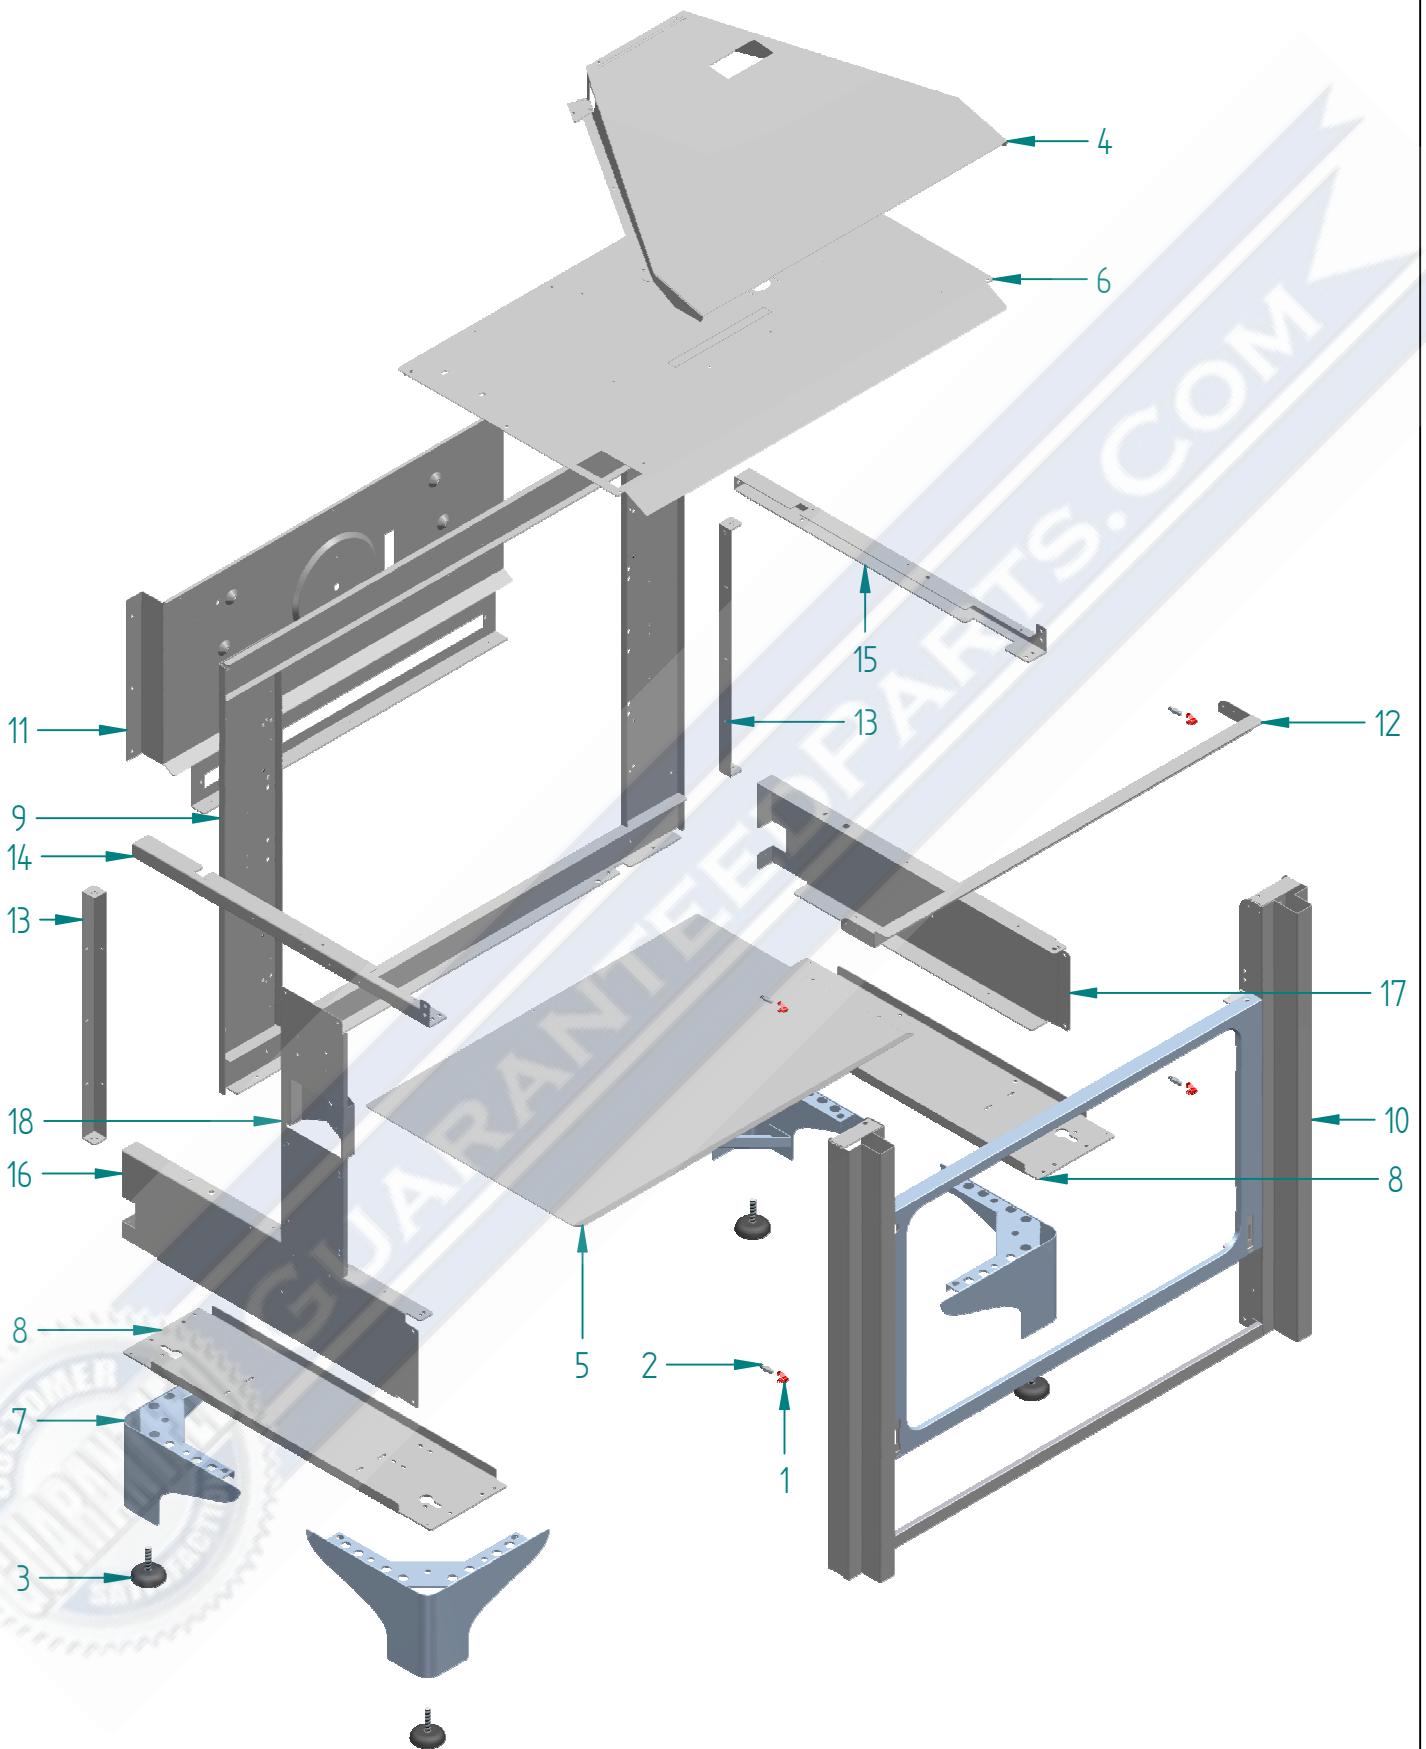

N°	Cod	Descrizione	Inglese	Qtà
1	EA4355003000000	MOLLA PERNO INN LAT REMOV	SPRING	4
2	EA5265003000000	PERNO INNESTO M4 LAT REMOV	STST PIN	4
3	EA5315003000000	PIEDINO GOMMA D.50 M8 H40 (FILETTO)	RUBBER FEET M8X5	4
4	ES1058018010000	CONV 90 CUC M09/12/15 '19 ELZN	AIR CONVEYER	1
5	ES2306003010000	FONDO CUCINA ELETT 90 ELZN	ELECTRIC COOKER BOTTOM 90 CM ELZN	1
6	ES5245008010000	PARACALOR MUF 80 CUC M09/12/15 ELZN	90 CM COOKER HEAT SHIELD	1
7	ES5308001000008	PIEDINO CUC MAJESTIC H=140 INOX	FOOT FOR MAJESTIC COOKER / ST.ST.	4
8	ES6651016010000	STAFFA PIEDINI CUCINA MAJESTIC ZN	FEET STIRRUP FOR MAJESTIC COOKER	2
9	ES6671005000000	STRUTTURA CUCINA POST M09	REAR COOKER STRUCTURE M09	1
10	ES6671006000000	STRUTTURA CUCINA ANT M09	FRONT COOKER STRUCTURE M09	1
11	ES6671018010000	STRUTT CUC 90 PANNELLO POST ELZN	REAR PANEL FRAME	1
12	ES6671019010000	STRUTT CUC M09 LIST CRUSE ELZN	DASHBOARD STOPPER	1
13	ES6671053010000	STRUTT CUC SUPP SCHIENA MAJESTIC	OVEN BACK SUPPORT	2
14	ES6671056010000	STRUT CUC MAJESTIC LIST SUP SX ELZN	STRUCTURE HIGH STRIP SX	1
15	ES6671057010000	STRUT CUC MAJESTIC LIST SUP DX ELZN	STRUCTURE HIGH STRIP DX	1
16	ES6678066010000	SUP GUI CAS SX M07-09-10-12-15 ELZN	STRIP	1
17	ES6678067010000	SUP GUI CAS DX M07-09-10-12-15 ELZN	STRIP	1
18	ES6678081000000	SUPPORTO COMP MOTORIO GIRAR CUC '15	SPIT GERED MOTOR HOLDER SUPPORT	1

GUARANTEED