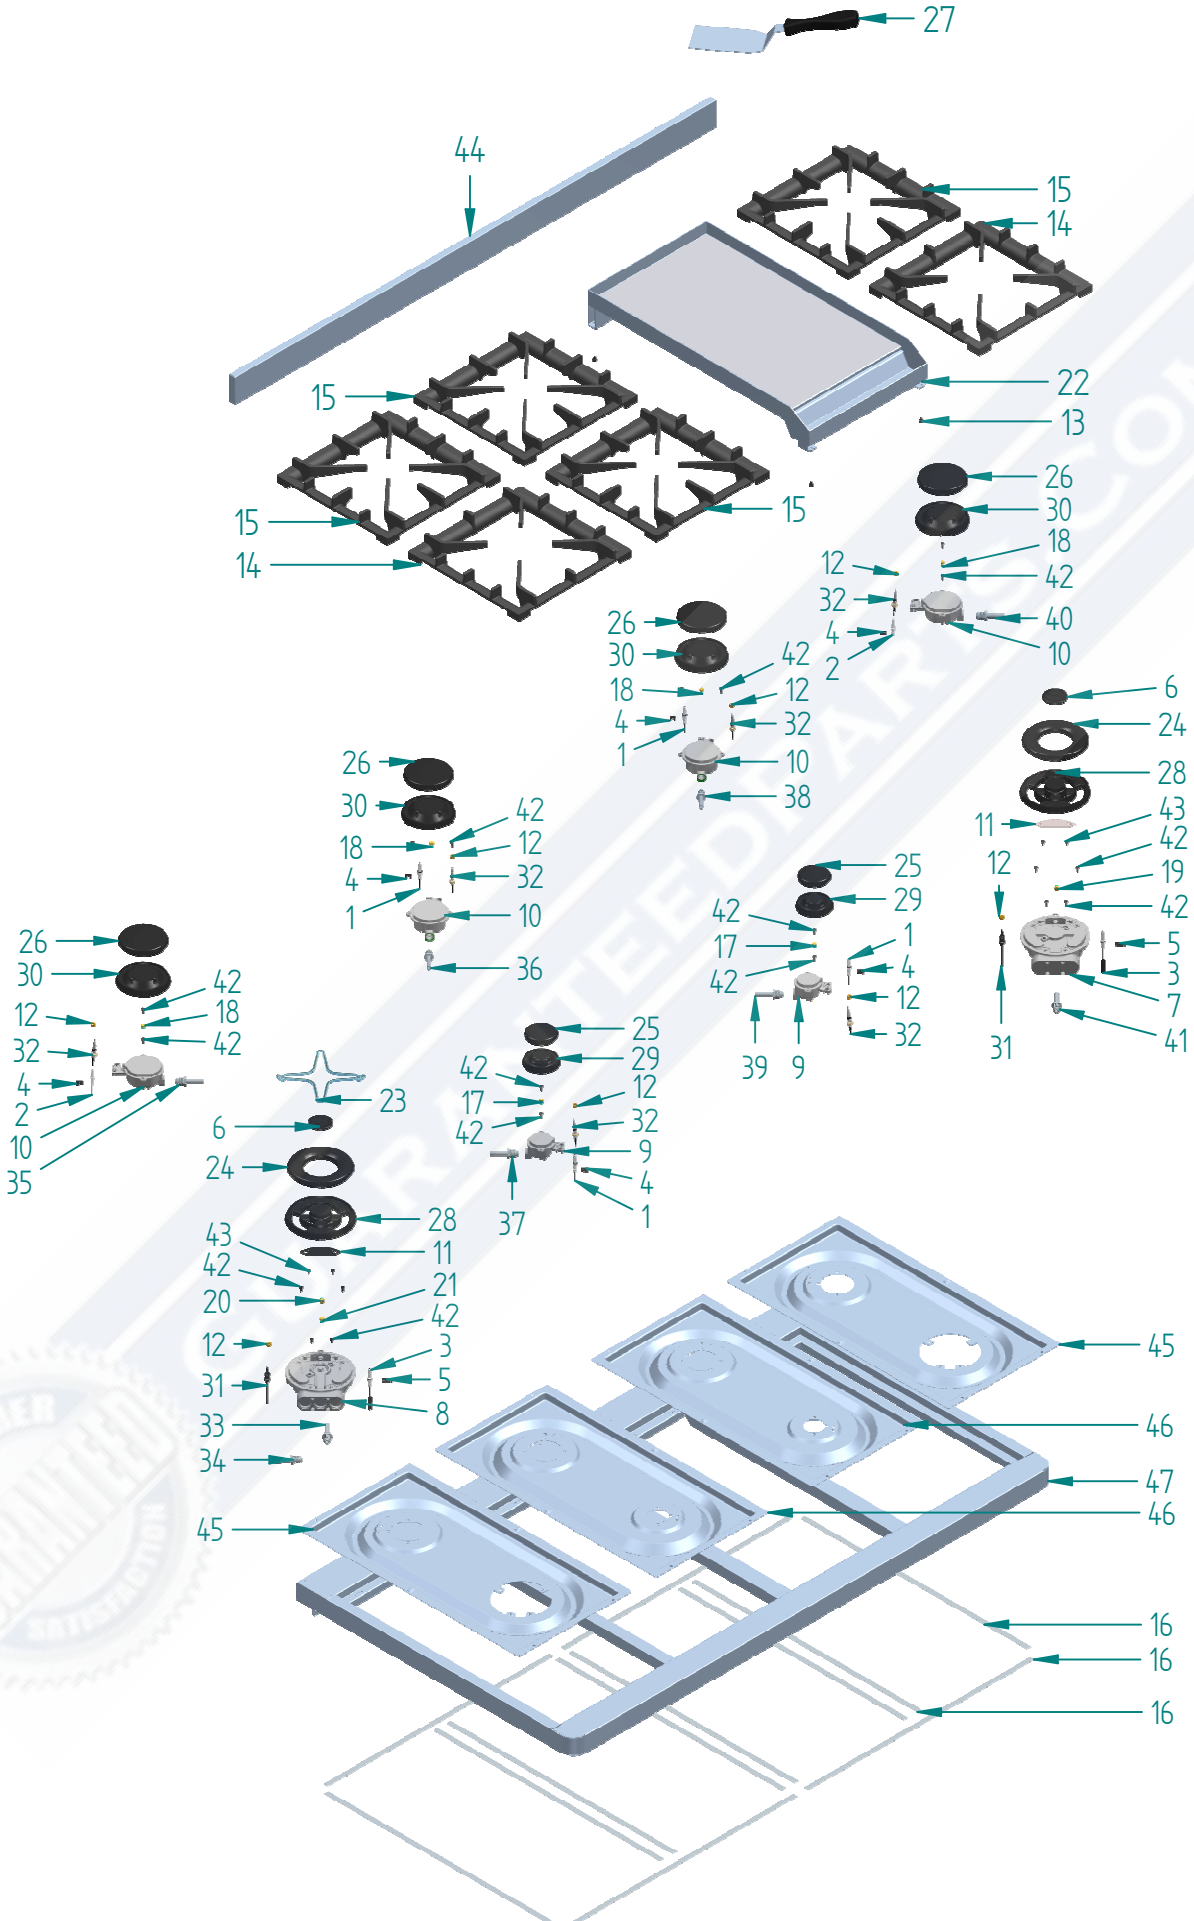

N°	Cod	Descrizione	Inglese	Qtà
1	EA0885003000000	CANDELA IS P/R/SR SABAF L=400	IGNITION PLUG P/R/SR L=400	4
2	EA0885005000000	CANDELA IS P/R/SR SABAF L=850	IGNITION PLUG P/R/SR L=850	2
3	EA0885010000000	CANDELA IS TC SABAF L=900	IGNITION PLUG MM 900	2
4	EA1026001000000	CLIP CANDELETTA IS R-SR-P	FIXING CLIP R-SR-P	6
5	EA1026002000000	CLIP CANDELETTA IS DCC + HEA SABAF	FIXING CLIP DCC	2
6	EA1051001000000	COPRISP IS AUX OTT/NERO LOGO ILVE	FLAME DIVIDER COVER AUX	2
7	EA1052001000000	COPPA BRUCIATORE IS DCC	BURNER SUPPOR DCC	1
8	EA1052002000000	COPPA BRUCIATORE IS DUAL	BURNER SUPPORT DUAL	1
9	EA1052003000000	COPPA BRUCIATORE IS SR	BURNER SUPPOR SR	2
10	EA1052004000000	COPPA BRUCIATORE IS R	BURNER SUPPOR R	4
11	EA1053001000000	COPRIFORO LAMIERINO CHIUS COPPA IS	HOLE COVER	2
12	EA1201006000000	DADO TERMOCOP M6X0.75 OT CH 8 H3.5	NUT	8
13	EA2608003000000	GOMMINO GRIGLIA PROFESSIONAL	RUBBER FOR GRID	4
14	EA2630018000000	GRIGLIA PROFESS 60 FORO 120 285X280	GRID PROFESSIONAL 60 HOLE 120	2
15	EA2630019000000	GRIGLIA PROFESS 60 FORO 80 285X280	GRID PROFESSIONAL 60 HOLE 80	4
16	EA2683008000000	GUARNIZIONE RACCOGLIGOCCE L=570	GASKET L=570	12
17	EA3262002000000	INIETTORE 0211/97	INJECTOR 0211/97	2
18	EA3262012000000	INIETTORE 0103/130	INJECTOR 0103/130	4
19	EA3262035000000	INIETTORE 1048/150	INJECTOR	1
20	EA3262037000000	INIETTORE 1048/142	INJECTOR 1048/142	1
21	EA3262041000000	INIETTORE 0101/70	INJECTOR 0101/70	1
22	EA5310005000000	PIASTRA FRY TOP 2F PROFESS/MAJESTIC	PROFESS/MAJESTIC FRY TOP PLATE	1
23	EA6051001000000	RIDUZIONE FUOCHI FILO CROMATO	RING ADAPTER GRILL	1
24	EA6576001000000	SPARTIF IS DCC+DUAL OTT NERO	FLAME DIVIDER DCC+DUAL	2
25	EA6576002000000	SPARTIFIAMMA IS SR OTT NERO	FLAME DIVIDER SR	2
26	EA6576003000000	SPARTIFIAMMA IS R OTT NERO	FLAME DIVIDER R	4
27	EA6577001000000	SPATOLA FRY TOP MARCHIO ILVE		1
28	EA6826001000000	TAZZINA IS (SUPPL AL) DCC+DUAL NERO	BURNER CUP DCC	2
29	EA6826002000000	TAZZINA IS (SUPP AL) SR NERO	BURNER CUP SR	2
30	EA6826003000000	TAZZINA IS (SUPP AL) R NERO	BURNER CUP R	4
31	EA6868001000000	TERMOCOPPIA BIF JACK 45CM IS TC	THERMOCOUPLE 45 CM TC	2
32	EA6868003000000	TERMOCOPPIA BIF JACK 60CM IS P/R/SR	THERMOCOUPLE 60 CM P/R/SR	6
33	EA7077164000000	TUBETTO GAS M12FD ANT SX DC	GAS PIPE	1
34	EA7077165000000	TUBETTO GAS M12FD ANT SX AUX	GAS PIPE	1
35	EA7077166000000	TUBETTO GAS M12F POST SX	GAS PIPE	1
36	EA7077167000000	TUBETTO GAS M12F 3° RUB RAP POST	GAS PIPE	1
37	EA7077168000000	TUBETTO GAS M12F 4° RUB SR ANT	GAS PIPE	1
38	EA7077169000000	TUBETTO GAS M12F 5° RUB RAP POST	GAS PIPE	1
39	EA7077170000000	TUBETTO GAS M12F 6° RUB SR ANT	GAS PIPE	1
40	EA7077171000000	TUBETTO GAS M12F POST DX	GAS PIPE	1
41	EA7077172000000	TUBETTO GAS M12F ANT DX	GAS PIPE	1
42	EA7851001000000	VITE SUP FISS COPPA BRUC SABAF	SCREW	20
43	EA7851002000000	VITE INF FISSA COPPA BRUC SABAF	SCREW	4
44	ES0251011080008	ALZATINA CUC M12 L=1216 NO ASOLE	SPALSHBACK FOR M12 COOKER/ ST. ST.	1
45	ES5977015080008	RACCOGLIG P06 1F+TC INOX Ilve/Sabaf	DRIP CATCHER / ST ST	2
46	ES5977016080008	RACCOGLIG P06 2F INOX Ilve/Sabaf	DRIP CATCHER / ST ST	2
47	ES6860021000008	TELAIO PIANO CUC COMPLETO M128	M128 ST ST ROP FRAME	1