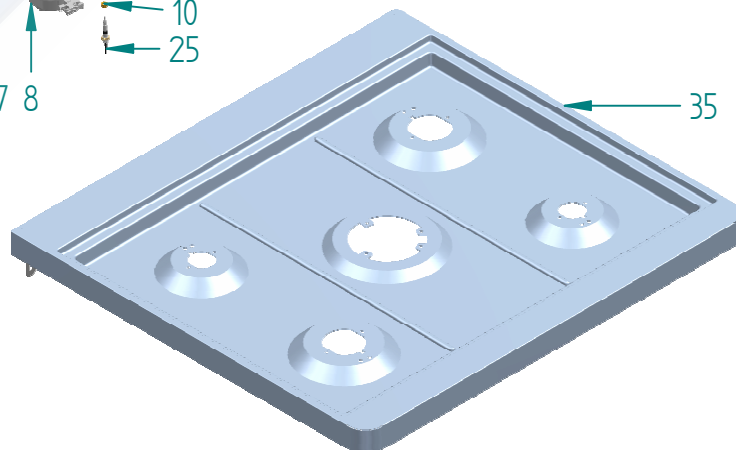

N°	Cod	Descrizione	Inglese	Qtà
1	EA0885003000000	CANDELA IS P/R/SR SABAF L=400	IGNITION PLUG P/R/SR L=400	4
2	EA0885010000000	CANDELA IS TC SABAF L=900	IGNITION PLUG MM 900	1
3	EA1026001000000	CLIP CANDELETTA IS R-SR-P	FIXING CLIP R-SR-P	4
4	EA1026002000000	CLIP CANDELETTA IS DCC + HEA SABAF	FIXING CLIP DCC	1
5	EA1051001000000	COPRISP IS AUX OTT/NERO LOGO ILVE	FLAME DIVIDER COVER AUX	1
6	EA1052002000000	COPPA BRUCIATORE IS DUAL	BURNER SUPPORT DUAL	1
7	EA1052003000000	COPPA BRUCIATORE IS SR	BURNER SUPPOR SR	2
8	EA1052004000000	COPPA BRUCIATORE IS R	BURNER SUPPOR R	2
9	EA1053001000000	COPRIFORO LAMIERINO CHIUS COPPA IS	HOLE COVER	1
10	EA1201006000000	DADO TERMOCOP M6X0.75 OT CH 8 H3.5	NUT	5
11	EA2630004070010	GRIGLIA GHISA CUC P76 2 FUOCHI VETR	P76 2 BURNERS CAST IRON PAN	2
12	EA2630005070010	GRIGLIA GHISA CENTR P76 VETR	PW76 MIDDLE CAST IRON PAN SUPPORT	1
13	EA3262002000000	INIETTORE 0211/97	INJECTOR 0211/97	2
14	EA3262012000000	INIETTORE 0103/130	INJECTOR 0103/130	2
15	EA3262037000000	INIETTORE 1048/142	INJECTOR 1048/142	1
16	EA3262041000000	INIETTORE 0101/70	INJECTOR 0101/70	1
17	EA6051001000000	RIDUZIONE FUOCHI FILO CROMATO	RING ADAPTER GRILL	1
18	EA6576001000000	SPARTIF IS DCC+DUAL OTT NERO	FLAME DIVIDER DCC+DUAL	1
19	EA6576002000000	SPARTIFIAMMA IS SR OTT NERO	FLAME DIVIDER SR	2
20	EA6576003000000	SPARTIFIAMMA IS R OTT NERO	FLAME DIVIDER R	2
21	EA6826001000000	TAZZINA IS (SUPPL AL) DCC+DUAL NERO	BURNER CUP DCC	1
22	EA6826002000000	TAZZINA IS (SUPP AL) SR NERO	BURNER CUP SR	2
23	EA6826003000000	TAZZINA IS (SUPP AL) R NERO	BURNER CUP R	2
24	EA6868001000000	TERMOCOPPIA BIF JACK 45CM IS TC	THERMOCOUPLE 45 CM TC	1
25	EA6868003000000	TERMOCOPPIA BIF JACK 60CM IS P/R/SR	THERMOCOUPLE 60 CM P/R/SR	4
26	EA7077229000000	TUBETTO GAS M30" POST SX	GAS PIPE	1
27	EA7077230000000	TUBETTO GAS M30" ANT SX	GAS PIPE	1
28	EA7077231000000	TUBETTO GAS M30" DUAL CENTR DC	GAS PIPE	1
29	EA7077232000000	TUBETTO GAS M30" DUAL CENTR AUX	GAS PIPE	1
30	EA7077233000000	TUBETTO GAS M30" POST DX	GAS PIPE	1
31	EA7077234000000	TUBETTO GAS M30" ANT DX	GAS PIPE	1
32	EA7851001000000	VITE SUP FISS COPPA BRUC SABAF	SCREW	12
33	EA7851002000000	VITE INF FISSA COPPA BRUC SABAF	SCREW	2
34	ES0251012080008	ALZATINA CUC M30" L=760 NO ASOLE	SPLASHBACK M30"/ST ST	1
35	ES5301004000008	PIANO CUC M30" DUAL INOX	M30" ST ST FRAME	1