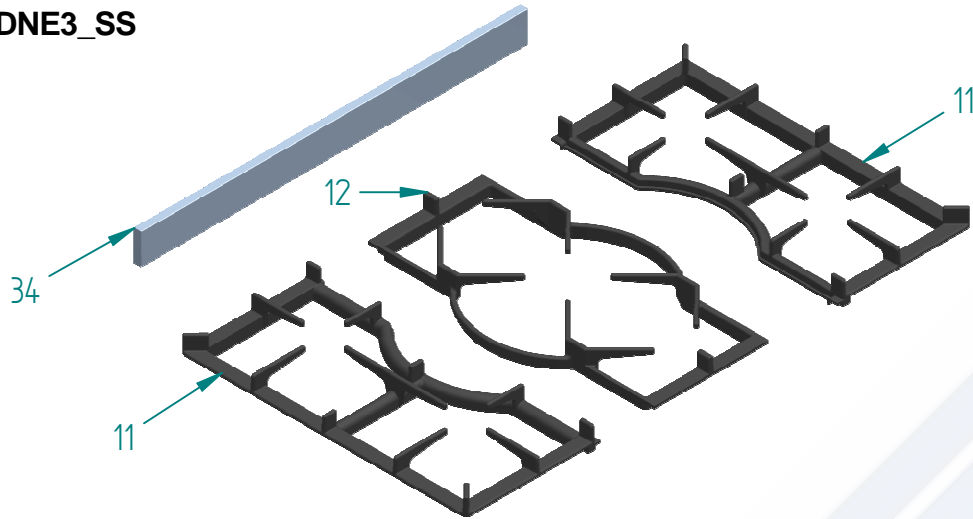

N°	Cod	Descrizione	Inglese	Qtà
1	EA0885003000000	CANDELA IS P/R/SR SABAF L=400	IGNITION PLUG P/R/SR L=400	4
2	EA0885010000000	CANDELA IS TC SABAF L=900	IGNITION PLUG MM 900	1
3	EA1026001000000	CLIP CANDELETTA IS R-SR-P	FIXING CLIP R-SR-P	4
4	EA1026002000000	CLIP CANDELETTA IS DCC + HEA SABAF	FIXING CLIP DCC	1
5	EA1051001000000	COPRISP IS AUX OTT/NERO LOGO ILVE	FLAME DIVIDER COVER AUX	1
6	EA1052002000000	COPPA BRUCIATORE IS DUAL	BURNER SUPPORT DUAL	1
7	EA1052003000000	COPPA BRUCIATORE IS SR	BURNER SUPPOR SR	2
8	EA1052004000000	COPPA BRUCIATORE IS R	BURNER SUPPOR R	2
9	EA1053001000000	COPRIFORO LAMIERINO CHIUS COPPA IS	HOLE COVER	1
10	EA1201006000000	DADO TERMOCOP M6X0.75 OT CH 8 H3.5	NUT	5
11	EA2630004070010	GRIGLIA GHISA CUC P76 2 FUOCHI VETR	P76 2 BURNERS CAST IRON PAN	2
12	EA2630005070010	GRIGLIA GHISA CENTR P76 VETR	PW76 MIDDLE CAST IRON PAN SUPPORT	1
13	EA3262002000000	INIETTORE 0211/97	INJECTOR 0211/97	2
14	EA3262012000000	INIETTORE 0103/130	INJECTOR 0103/130	2
15	EA3262037000000	INIETTORE 1048/142	INJECTOR 1048/142	1
16	EA3262041000000	INIETTORE 0101/70	INJECTOR 0101/70	1
17	EA6051001000000	RIDUZIONE FUOCHI FILO CROMATO	RING ADAPTER GRILL	1
18	EA6576001000000	SPARTIF IS DCC+DUAL OTT NERO	FLAME DIVIDER DCC+DUAL	1
19	EA6576002000000	SPARTIFIAMMA IS SR OTT NERO	FLAME DIVIDER SR	2
20	EA6576003000000	SPARTIFIAMMA IS R OTT NERO	FLAME DIVIDER R	2
21	EA6826001000000	TAZZINA IS (SUPPL AL) DCC+DUAL NERO	BURNER CUP DCC	1
22	EA6826002000000	TAZZINA IS (SUPP AL) SR NERO	BURNER CUP SR	2
23	EA6826003000000	TAZZINA IS (SUPP AL) R NERO	BURNER CUP R	2
24	EA6868001000000	TERMOCOPPIA BIF JACK 45CM IS TC	THERMOCOUPLE 45 CM TC	1
25	EA6868003000000	TERMOCOPPIA BIF JACK 60CM IS P/R/SR	THERMOCOUPLE 60 CM P/R/SR	4
26	EA7077229000000	TUBETTO GAS M30" POST SX	GAS PIPE	1
27	EA7077230000000	TUBETTO GAS M30" ANT SX	GAS PIPE	1
28	EA7077231000000	TUBETTO GAS M30" DUAL CENTR DC	GAS PIPE	1
29	EA7077232000000	TUBETTO GAS M30" DUAL CENTR AUX	GAS PIPE	1
30	EA7077233000000	TUBETTO GAS M30" POST DX	GAS PIPE	1
31	EA7077234000000	TUBETTO GAS M30" ANT DX	GAS PIPE	1
32	EA7851001000000	VITE SUP FISS COPPA BRUC SABAF	SCREW	12
33	EA7851002000000	VITE INF FISSA COPPA BRUC SABAF	SCREW	2
34	ES0251012080008	ALZATINA CUC M30" L=760 NO ASOLE	SPLASHBACK M30"/ST ST	1
35	ES5301004000008	PIANO CUC M30" DUAL INOX	M30" ST ST FRAME	1