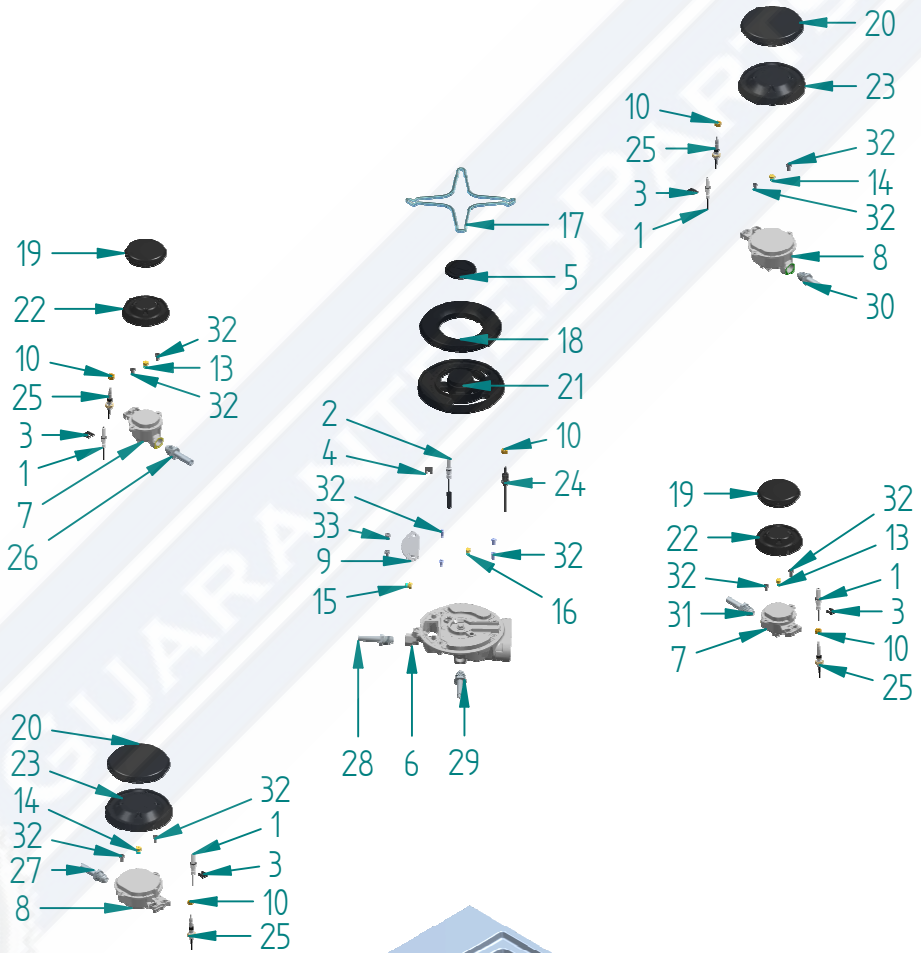

CUCINA MAJ-QN 30" DUAL USA INOX-CRO

18/09/2020

N°	Cod	Descrizione	Inglese	Qtà
1	EA0885003000000	CANDELA IS P/R/SR SABAF L=400	IGNITION PLUG P/R/SR L=400	4
2	EA0885010000000	CANDELA IS TC SABAF L=900	IGNITION PLUG MM 900	1
3	EA1026001000000	CLIP CANDELETTA IS R-SR-P	FIXING CLIP R-SR-P	4
4	EA1026002000000	CLIP CANDELETTA IS DCC + HEA SABAF	FIXING CLIP DCC	1
5	EA1051001000000	COPRISP IS AUX OTT/NERO LOGO ILVE	FLAME DIVIDER COVER AUX	1
6	EA1052002000000	COPPA BRUCIATORE IS DUAL	BURNER SUPPORT DUAL	1
7	EA1052003000000	COPPA BRUCIATORE IS SR	BURNER SUPPOR SR	2
8	EA1052004000000	COPPA BRUCIATORE IS R	BURNER SUPPOR R	2
9	EA1053001000000	COPRIFORO LAMIERINO CHIUS COPPA IS	HOLE COVER	1
10	EA1201006000000	DADO TERMOCOP M6X0.75 OT CH 8 H3.5	NUT	5
11	EA2630004070010	GRIGLIA GHISA CUC P76 2 FUOCHI VETR	P76 2 BURNERS CAST IRON PAN	2
12	EA2630005070010	GRIGLIA GHISA CENTR P76 VETR	PW76 MIDDLE CAST IRON PAN SUPPORT	1
13	EA3262002000000	INIETTORE 0211/97	INJECTOR 0211/97	2
14	EA3262012000000	INIETTORE 0103/130	INJECTOR 0103/130	2
15	EA3262037000000	INIETTORE 1048/142	INJECTOR 1048/142	1
16	EA3262041000000	INIETTORE 0101/70	INJECTOR 0101/70	1
17	EA6051001000000	RIDUZIONE FUOCHI FILO CROMATO	RING ADAPTER GRILL	1
18	EA6576001000000	SPARTIF IS DCC+DUAL OTT NERO	FLAME DIVIDER DCC+DUAL	1
19	EA6576002000000	SPARTIFIAMMA IS SR OTT NERO	FLAME DIVIDER SR	2
20	EA6576003000000	SPARTIFIAMMA IS R OTT NERO	FLAME DIVIDER R	2
21	EA6826001000000	TAZZINA IS (SUPPL AL) DCC+DUAL NERO	BURNER CUP DCC	1
22	EA6826002000000	TAZZINA IS (SUPP AL) SR NERO	BURNER CUP SR	2
23	EA6826003000000	TAZZINA IS (SUPP AL) R NERO	BURNER CUP R	2
24	EA6868001000000	TERMOCOPPIA BIF JACK 45CM IS TC	THERMOCOUPLE 45 CM TC	1
25	EA6868003000000	TERMOCOPPIA BIF JACK 60CM IS P/R/SR	THERMOCOUPLE 60 CM P/R/SR	4
26	EA7077229000000	TUBETTO GAS M30" POST SX	GAS PIPE	1
27	EA7077230000000	TUBETTO GAS M30" ANT SX	GAS PIPE	1
28	EA7077231000000	TUBETTO GAS M30" DUAL CENTR DC	GAS PIPE	1
29	EA7077232000000	TUBETTO GAS M30" DUAL CENTR AUX	GAS PIPE	1
30	EA7077233000000	TUBETTO GAS M30" POST DX	GAS PIPE	1
31	EA7077234000000	TUBETTO GAS M30" ANT DX	GAS PIPE	1
32	EA7851001000000	VITE SUP FISS COPPA BRUC SABAF	SCREW	12
33	EA7851002000000	VITE INF FISSA COPPA BRUC SABAF	SCREW	2
34	EP5301001080008	PIANO CUC M30" DUAL INOX		1
35	EP6601003080008	SQUADRETTA POSTERIORE TELAI MAJ		2
36	ES0251012080008	ALZATINA CUC M30" L=760 NO ASOLE	SPLASHBACK M30"/ST ST	1