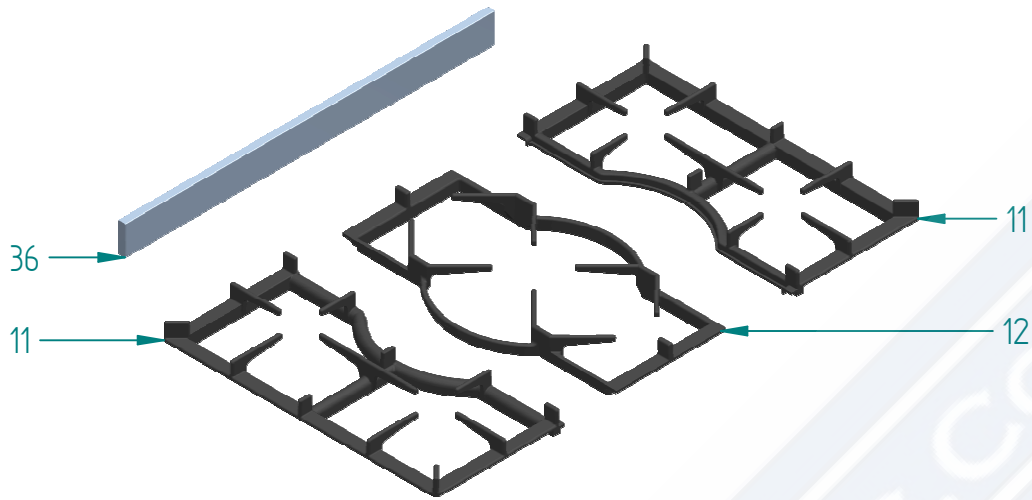

CUCINA MAJ-QN 30" DUAL USA INOX-CRO

18/09/2020

N°	Cod	Descrizione	Inglese	Qtà
1	EA0885003000000	CANDELA IS P/R/SR SABAF L=400	IGNITION PLUG P/R/SR L=400	4
2	EA0885010000000	CANDELA IS TC SABAF L=900	IGNITION PLUG MM 900	1
3	EA1026001000000	CLIP CANDELETTA IS R-SR-P	FIXING CLIP R-SR-P	4
4	EA1026002000000	CLIP CANDELETTA IS DCC + HEA SABAF	FIXING CLIP DCC	1
5	EA1051001000000	COPRISP IS AUX OTT/NERO LOGO ILVE	FLAME DIVIDER COVER AUX	1
6	EA1052002000000	COPPA BRUCIATORE IS DUAL	BURNER SUPPORT DUAL	1
7	EA1052003000000	COPPA BRUCIATORE IS SR	BURNER SUPPOR SR	2
8	EA1052004000000	COPPA BRUCIATORE IS R	BURNER SUPPOR R	2
9	EA1053001000000	COPRIFORO LAMIERINO CHIUS COPPA IS	HOLE COVER	1
10	EA1201006000000	DADO TERMOCOP M6X0.75 OT CH 8 H3.5	NUT	5
11	EA2630004070010	GRIGLIA GHISA CUC P76 2 FUOCHI VETR	P76 2 BURNERS CAST IRON PAN	2
12	EA2630005070010	GRIGLIA GHISA CENTR P76 VETR	PW76 MIDDLE CAST IRON PAN SUPPORT	1
13	EA3262002000000	INIETTORE 0211/97	INJECTOR 0211/97	2
14	EA3262012000000	INIETTORE 0103/130	INJECTOR 0103/130	2
15	EA3262037000000	INIETTORE 1048/142	INJECTOR 1048/142	1
16	EA3262041000000	INIETTORE 0101/70	INJECTOR 0101/70	1
17	EA6051001000000	RIDUZIONE FUOCHI FILO CROMATO	RING ADAPTER GRILL	1
18	EA6576001000000	SPARTIF IS DCC+DUAL OTT NERO	FLAME DIVIDER DCC+DUAL	1
19	EA6576002000000	SPARTIFIAMMA IS SR OTT NERO	FLAME DIVIDER SR	2
20	EA6576003000000	SPARTIFIAMMA IS R OTT NERO	FLAME DIVIDER R	2
21	EA6826001000000	TAZZINA IS (SUPPL AL) DCC+DUAL NERO	BURNER CUP DCC	1
22	EA6826002000000	TAZZINA IS (SUPP AL) SR NERO	BURNER CUP SR	2
23	EA6826003000000	TAZZINA IS (SUPP AL) R NERO	BURNER CUP R	2
24	EA6868001000000	TERMOCOPPIA BIF JACK 45CM IS TC	THERMOCOUPLE 45 CM TC	1
25	EA6868003000000	TERMOCOPPIA BIF JACK 60CM IS P/R/SR	THERMOCOUPLE 60 CM P/R/SR	4
26	EA7077229000000	TUBETTO GAS M30" POST SX	GAS PIPE	1
27	EA7077230000000	TUBETTO GAS M30" ANT SX	GAS PIPE	1
28	EA7077231000000	TUBETTO GAS M30" DUAL CENTR DC	GAS PIPE	1
29	EA7077232000000	TUBETTO GAS M30" DUAL CENTR AUX	GAS PIPE	1
30	EA7077233000000	TUBETTO GAS M30" POST DX	GAS PIPE	1
31	EA7077234000000	TUBETTO GAS M30" ANT DX	GAS PIPE	1
32	EA7851001000000	VITE SUP FISS COPPA BRUC SABAF	SCREW	12
33	EA7851002000000	VITE INF FISSA COPPA BRUC SABAF	SCREW	2
34	EP5301001080008	PIANO CUC M30" DUAL INOX		1
35	EP6601003080008	SQUADRETTA POSTERIORE TELAI MAJ		2
36	ES0251012080008	ALZATINA CUC M30" L=760 NO ASOLE	SPLASHBACK M30"/ST ST	1