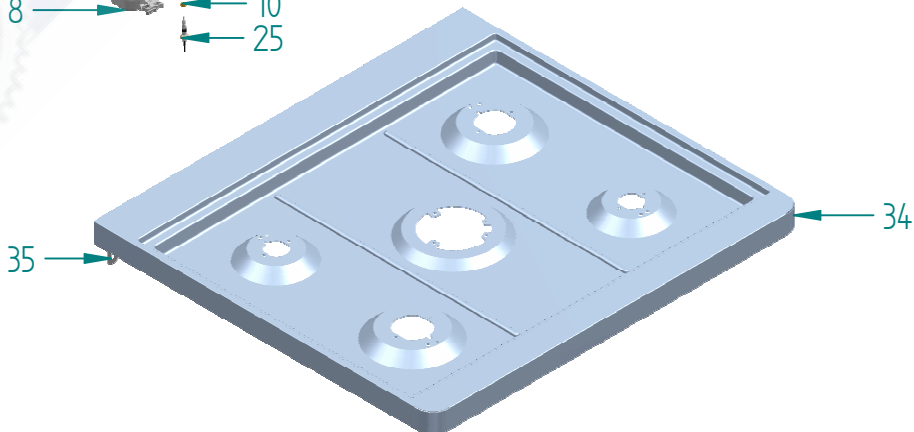

CUCINA MAJ-QN 30" DUAL USA INOX-CRO

18/09/2020

N°	Cod	Descrizione	Inglese	Qtà
1	EA0885003000000	CANDELA IS P/R/SR SABAF L=400	IGNITION PLUG P/R/SR L=400	4
2	EA0885010000000	CANDELA IS TC SABAF L=900	IGNITION PLUG MM 900	1
3	EA1026001000000	CLIP CANDELETTA IS R-SR-P	FIXING CLIP R-SR-P	4
4	EA1026002000000	CLIP CANDELETTA IS DCC + HEA SABAF	FIXING CLIP DCC	1
5	EA1051001000000	COPRISP IS AUX OTT/NERO LOGO ILVE	FLAME DIVIDER COVER AUX	1
6	EA1052002000000	COPPA BRUCIATORE IS DUAL	BURNER SUPPORT DUAL	1
7	EA1052003000000	COPPA BRUCIATORE IS SR	BURNER SUPPOR SR	2
8	EA1052004000000	COPPA BRUCIATORE IS R	BURNER SUPPOR R	2
9	EA1053001000000	COPRIFORO LAMIERINO CHIUS COPPA IS	HOLE COVER	1
10	EA1201006000000	DADO TERMOCOP M6X0.75 OT CH 8 H3.5	NUT	5
11	EA2630004070010	GRIGLIA GHISA CUC P76 2 FUOCHI VETR	P76 2 BURNERS CAST IRON PAN	2
12	EA2630005070010	GRIGLIA GHISA CENTR P76 VETR	PW76 MIDDLE CAST IRON PAN SUPPORT	1
13	EA3262002000000	INIETTORE 0211/97	INJECTOR 0211/97	2
14	EA3262012000000	INIETTORE 0103/130	INJECTOR 0103/130	2
15	EA3262037000000	INIETTORE 1048/142	INJECTOR 1048/142	1
16	EA3262041000000	INIETTORE 0101/70	INJECTOR 0101/70	1
17	EA6051001000000	RIDUZIONE FUOCHI FILO CROMATO	RING ADAPTER GRILL	1
18	EA6576001000000	SPARTIF IS DCC+DUAL OTT NERO	FLAME DIVIDER DCC+DUAL	1
19	EA6576002000000	SPARTIFIAMMA IS SR OTT NERO	FLAME DIVIDER SR	2
20	EA6576003000000	SPARTIFIAMMA IS R OTT NERO	FLAME DIVIDER R	2
21	EA6826001000000	TAZZINA IS (SUPPL AL) DCC+DUAL NERO	BURNER CUP DCC	1
22	EA6826002000000	TAZZINA IS (SUPP AL) SR NERO	BURNER CUP SR	2
23	EA6826003000000	TAZZINA IS (SUPP AL) R NERO	BURNER CUP R	2
24	EA6868001000000	TERMOCOPPIA BIF JACK 45CM IS TC	THERMOCOUPLE 45 CM TC	1
25	EA6868003000000	TERMOCOPPIA BIF JACK 60CM IS P/R/SR	THERMOCOUPLE 60 CM P/R/SR	4
26	EA7077229000000	TUBETTO GAS M30" POST SX	GAS PIPE	1
27	EA7077230000000	TUBETTO GAS M30" ANT SX	GAS PIPE	1
28	EA7077231000000	TUBETTO GAS M30" DUAL CENTR DC	GAS PIPE	1
29	EA7077232000000	TUBETTO GAS M30" DUAL CENTR AUX	GAS PIPE	1
30	EA7077233000000	TUBETTO GAS M30" POST DX	GAS PIPE	1
31	EA7077234000000	TUBETTO GAS M30" ANT DX	GAS PIPE	1
32	EA7851001000000	VITE SUP FISS COPPA BRUC SABAF	SCREW	12
33	EA7851002000000	VITE INF FISSA COPPA BRUC SABAF	SCREW	2
34	EP5301001080008	PIANO CUC M30" DUAL INOX		1
35	EP6601003080008	SQUADRETTA POSTERIORE TELAI MAJ		2
36	ES0251012080008	ALZATINA CUC M30" L=760 NO ASOLE	SPLASHBACK M30"/ST ST	1