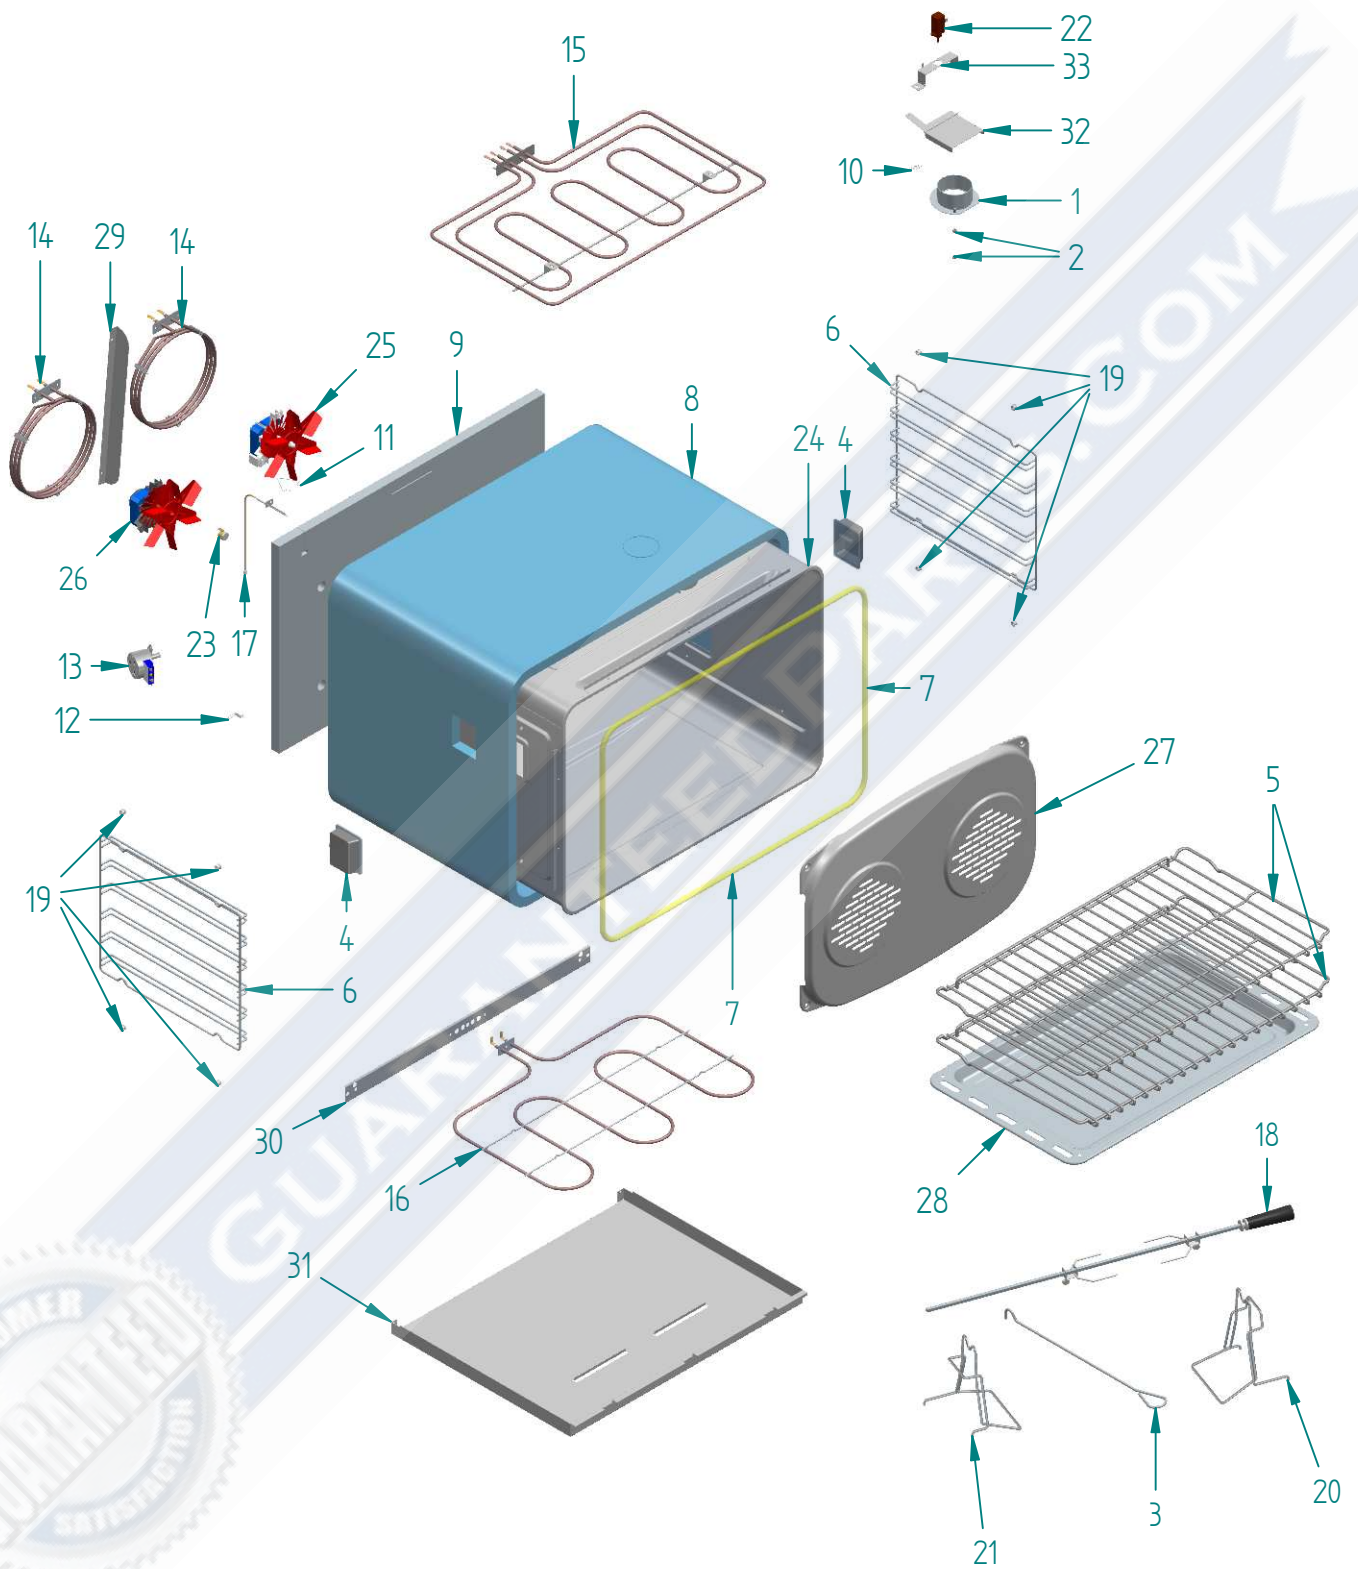

N°	Cod	Descrizione	Inglese	Qtà
1	EA0888003000000	CAMINO SCA VAP CUC 30" H=32/28	CHIMNEY DISCHARGE STEAM KITCHEN	1
2	EA1201007000000	DADO ES M4 DIN 980M INS/MET INOX A2	NUT	2
3	EA1935001000000	ESTRATTORE RESIST E ASTA SPIEDO	RESISTANCE EXTRACTOR AND SPARE	1
4	EA2135002000000	FARETTO AL 120V 25W MUFF '15 UL/ESA	LAMP HOLDER + LAMP	2
5	EA2631004000000	GRIGLIA FOR 80/30"RINFORZATA	OVEN GRILL 80/30"	2
6	EA2632003000000	GRIGLIA LAT MUFF '15 30" 6 CORSIE	OVEN SIDE GRILL	2
7	EA2684002000000	GUARNIZIONE MUFF 30" PIROL '15	GASKET FOR 30" OVEN	1
8	EA4030002000000	LANA DI VETRO MANTO+FONDO 30"	FIBERGLASS MANTLE+BOTTOM 30"	1
9	EA4030005000000	LANA DI VETRO SCHIENA 30"	FIBERGLASS OVEN BACK 30"	1
10	EA4355002000000	MOLLA RICHIAMO SCARICO FUMI 645SLZV	SPRING	1
11	EA4355004000000	MOLLA FISS SONDA NTC FILO Ø1.2 INOX	SPRING	1
12	EA4355006000000	MOLLETTA FISS TERMOREG TY60	SPRING	1
13	EA4361001000000	MOTORID GIR UL 50/60HZ L=25 STE '15	SPIT GEARED MOTOR UL	1
14	EA6011001000000	RESIST 1050W 230V CIRC CAV 30"	CIRCULAR RESISTANCE W2100 V230	2
15	EA6011002000000	RESIST 4200W 230V CIE+GR'15 CAV 30"	TOP/GRILL RESISTENCE 30" W4200	1
16	EA6011009000000	RESIST 1700W 240V SUOLA CAV 30" '15	BOTTOM RESISTENCE 30" W1700 V230	1
17	EA6551005000000	SONDA PT1000 PIROLIT/PIZZA/TFT	PROBE	1
18	EA6580001000000	SPIEDO FORNO 80/30" DIAG	TRANSVERSE SPIT 80/30"	1
19	EA6678001000000	SUPPORTO GRIGLIA LAT MUFF '15	GRILL SIDE SUPPORT (OVEN)	8
20	EA6678002000000	SUPP DX ASTA SPIEDO MUF 15 60/70/80	SPIT SUPPORT 90X60	1
21	EA6678011000000	SUPP SX ASTA SPIEDO MUF 15 60/70/80	SPIT SUPPORT 90X60	1
22	EA6867001000000	TERMOATTUATORE A CERA 10.0331.07	DAMPER	1
23	EA6870001000000	TERMOREG SIC TY60 NC 162°C	162°C SAFETY THERMOSTAT	1
24	EF0898005030000	CAVITA' 30" GREZZO	30" OVEN MUFFLE	1
25	EG4364004000000	MOTOV RADIALE COMPL UL MUF 30" SAO		1
26	EG4364005000000	MOTOV RADIALE COMPL UL MUFF 30" SO		1
27	EL1070003030000	COPRIVENTOLA 30" GREZZO	FAN COVER 30" ENAMELLED	1
28	EL4053003030000	LECCARDA 80/90 GREZZA '15	ENAMELLED DRIPPING PAN 80/90	1
29	ES1227002080008	DEFLETTORE VENTILAZIONE FORNO 30"	VENTILATION DEFLECTOR	1
30	ES2195001010000	FERMARES INF MUFF 80 '15	HEAT ELEMENT STOP	1
31	ES5415008010000	PORTARES INF FORNO 30" ZN	RESISTANCE HOLDER	1
32	ES6001003000000	REGOLATORE SCA VAPORI MUFF 30"	VAPOR DISCHARGE REGULATOR	1
33	ES6678046010000	SUPPORTO ATTUAT A CERA CAMI 30"	WAX ACTUATOR SUPPORT	1