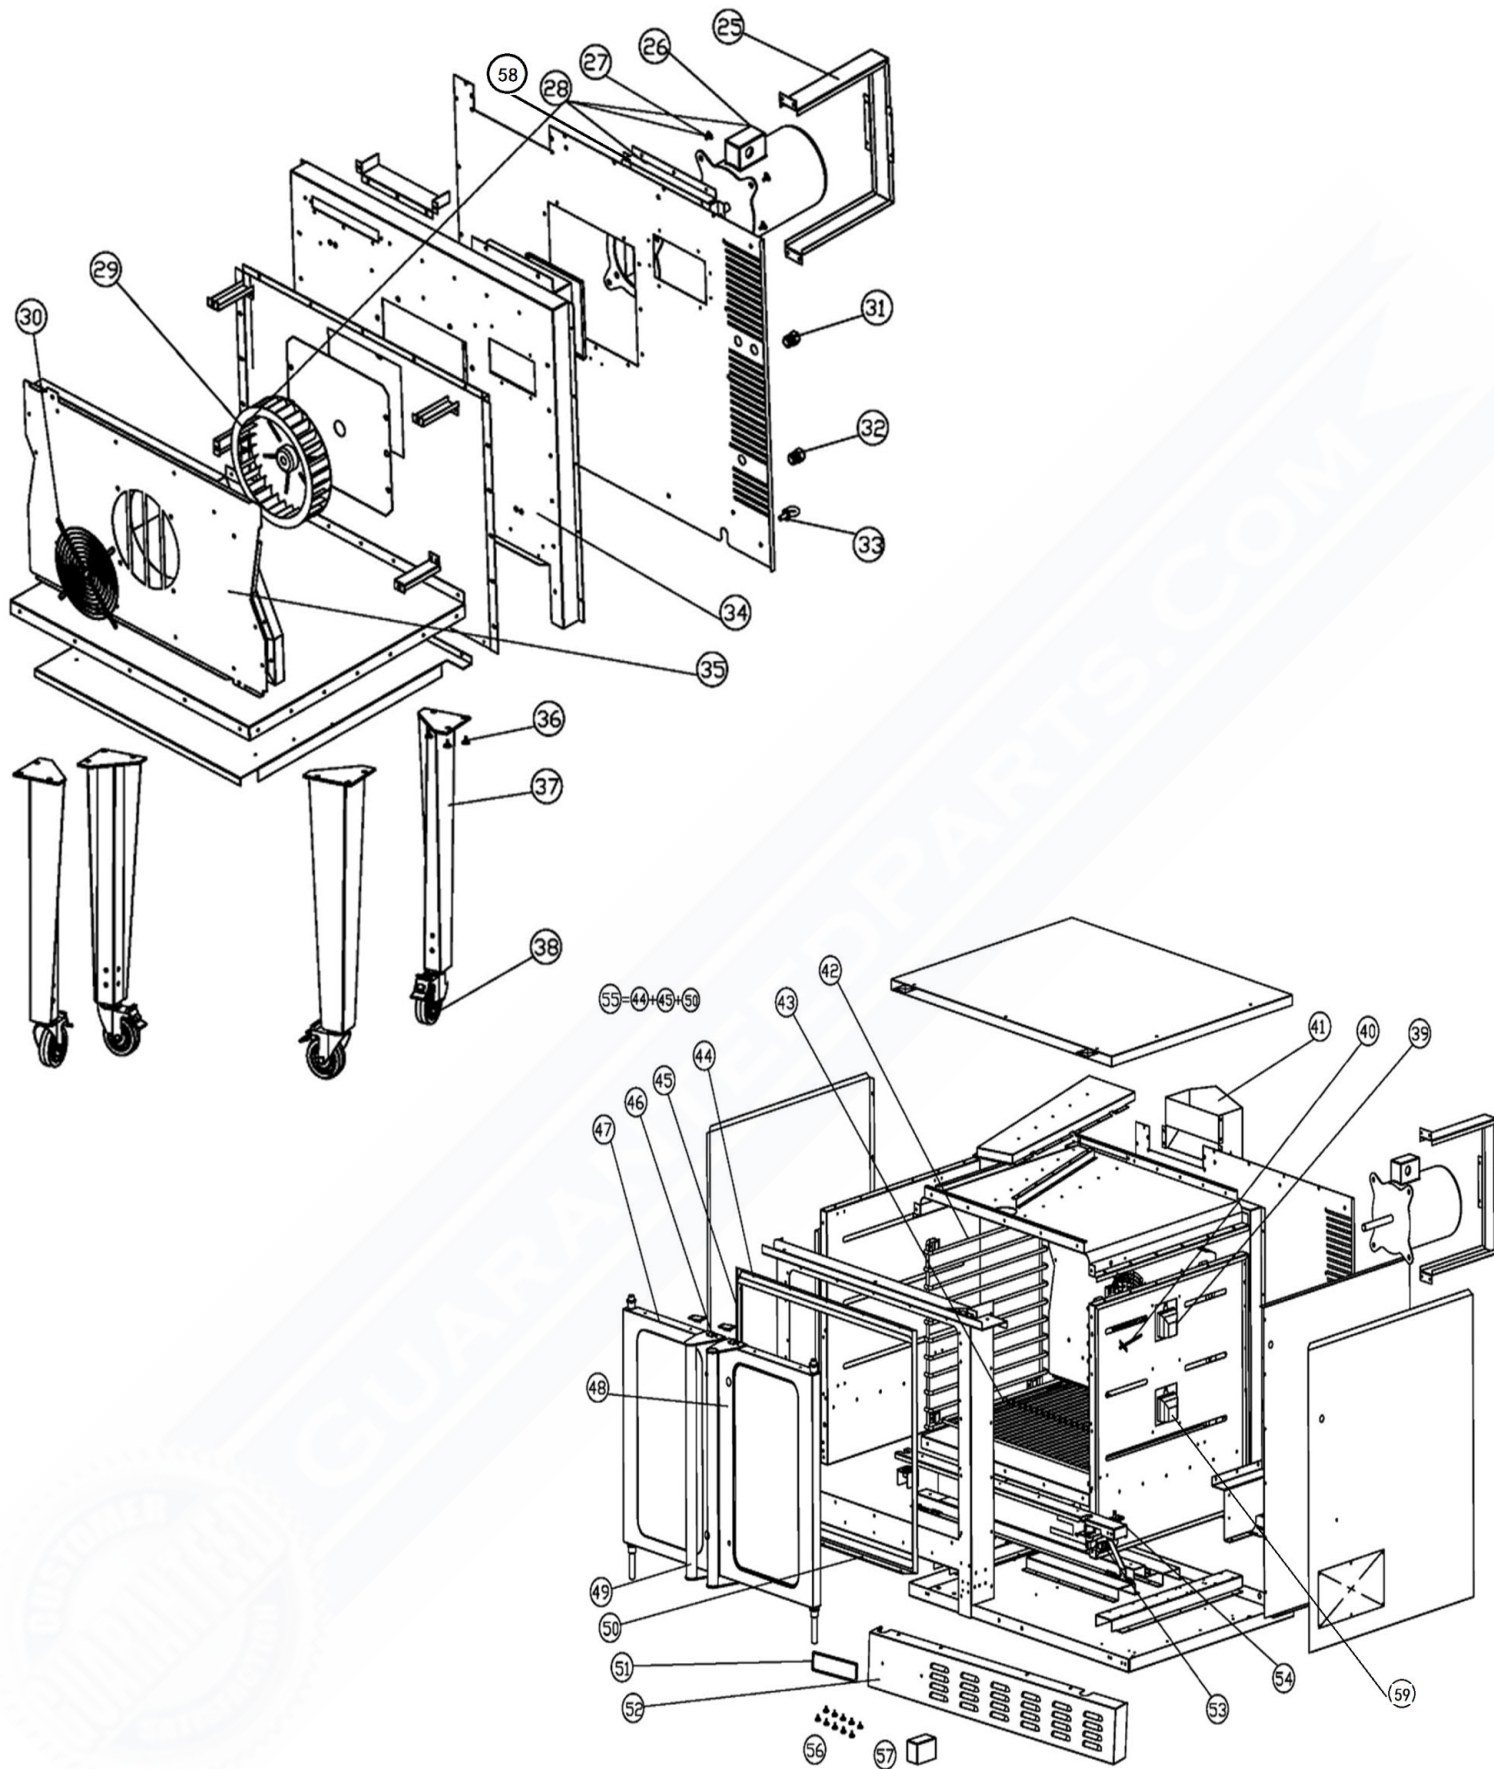

IGCO - IGCO-2

IGCO - IGCO-2

LABEL NO.	MVP ITEM NUM	MVP PART NO. DESCRIPTION	
1	1190056	TOP DOOR GASKET	E and G
2	1190057	SIDE DOOR GASKET	E and G
3	1190058	Door Latch Assembly	E and G
4	1190059	Door Handle-old style	E and G
5	1190059N	Door Handle-new,curent style	E and G
6	1190356	Left Door Assembly in wooden crate	E and G
7	1190360	Right Door Assembly in wooden crate	E and G
8	1190062	Burner Cover	Gas only
9	1190063	BOTTOM GASKET	E and G
10	1190064	Caster; Single oven (set of 4)	E and G
11	1190065	Leg; Single oven (set of 4) old style caster leg	E and G
12	1190066	Door Switch	E and G
13	1190067	Valve to burner pipe assembly	Gas only
14	1190068	Body Screw BAG of 10	E and G
15	1190369	CONTROL PANEL ASSY., Gas	Gas only
16	1190367	CONTROL PANEL ASSY., Electric	Electric only
17	1190410	Terminal Block	Electric only
18	1190070	Interior lamp housing + halogen	E and G
19	1190071	Fan guard + screws	E and G
20	1190072	CAVITY FRONT PANEL	E and G
21	1190073	FAN WHEEL	E and G
22	1190074	CAVITY REAR PANEL, Gas	Gas only
23	1190371	CAVITY REAR PANEL, Electric	Electric only
24	1190075	PANEL BOLT	E and G
25	1190076	Flue	E and G
26	1190077	MOTOR,110V	Gas only
27		Motor, 220V 60HZ	Electric only
28	1190078	MOTOR BOLT	E and G
29	1190079	MOTOR GUARD BRACKET	E and G
30	1190080	Gas Valve - Natural Gas	Gas only
31	1190081	Switch-control panel	E and G
32	1190082	Timer, 110V	Gas only
33	1190083	Buzzer, 110V	Gas only
34	1190372	Timer, 220V	Electric only
35	1190373	Buzzer, 220V	Electric only
36	1190084	Power Light - Green, 110V	Gas only
37	1190085	Heat Light - Yellow, 110V	Gas only
38	1190374	Power Light - Green, 220V	Electric only
39	1190375	Heat Light - Yellow, 220V	Electric only
40	1190411	Heater element	Electric only
41	1190403	Contactorr	Electric only