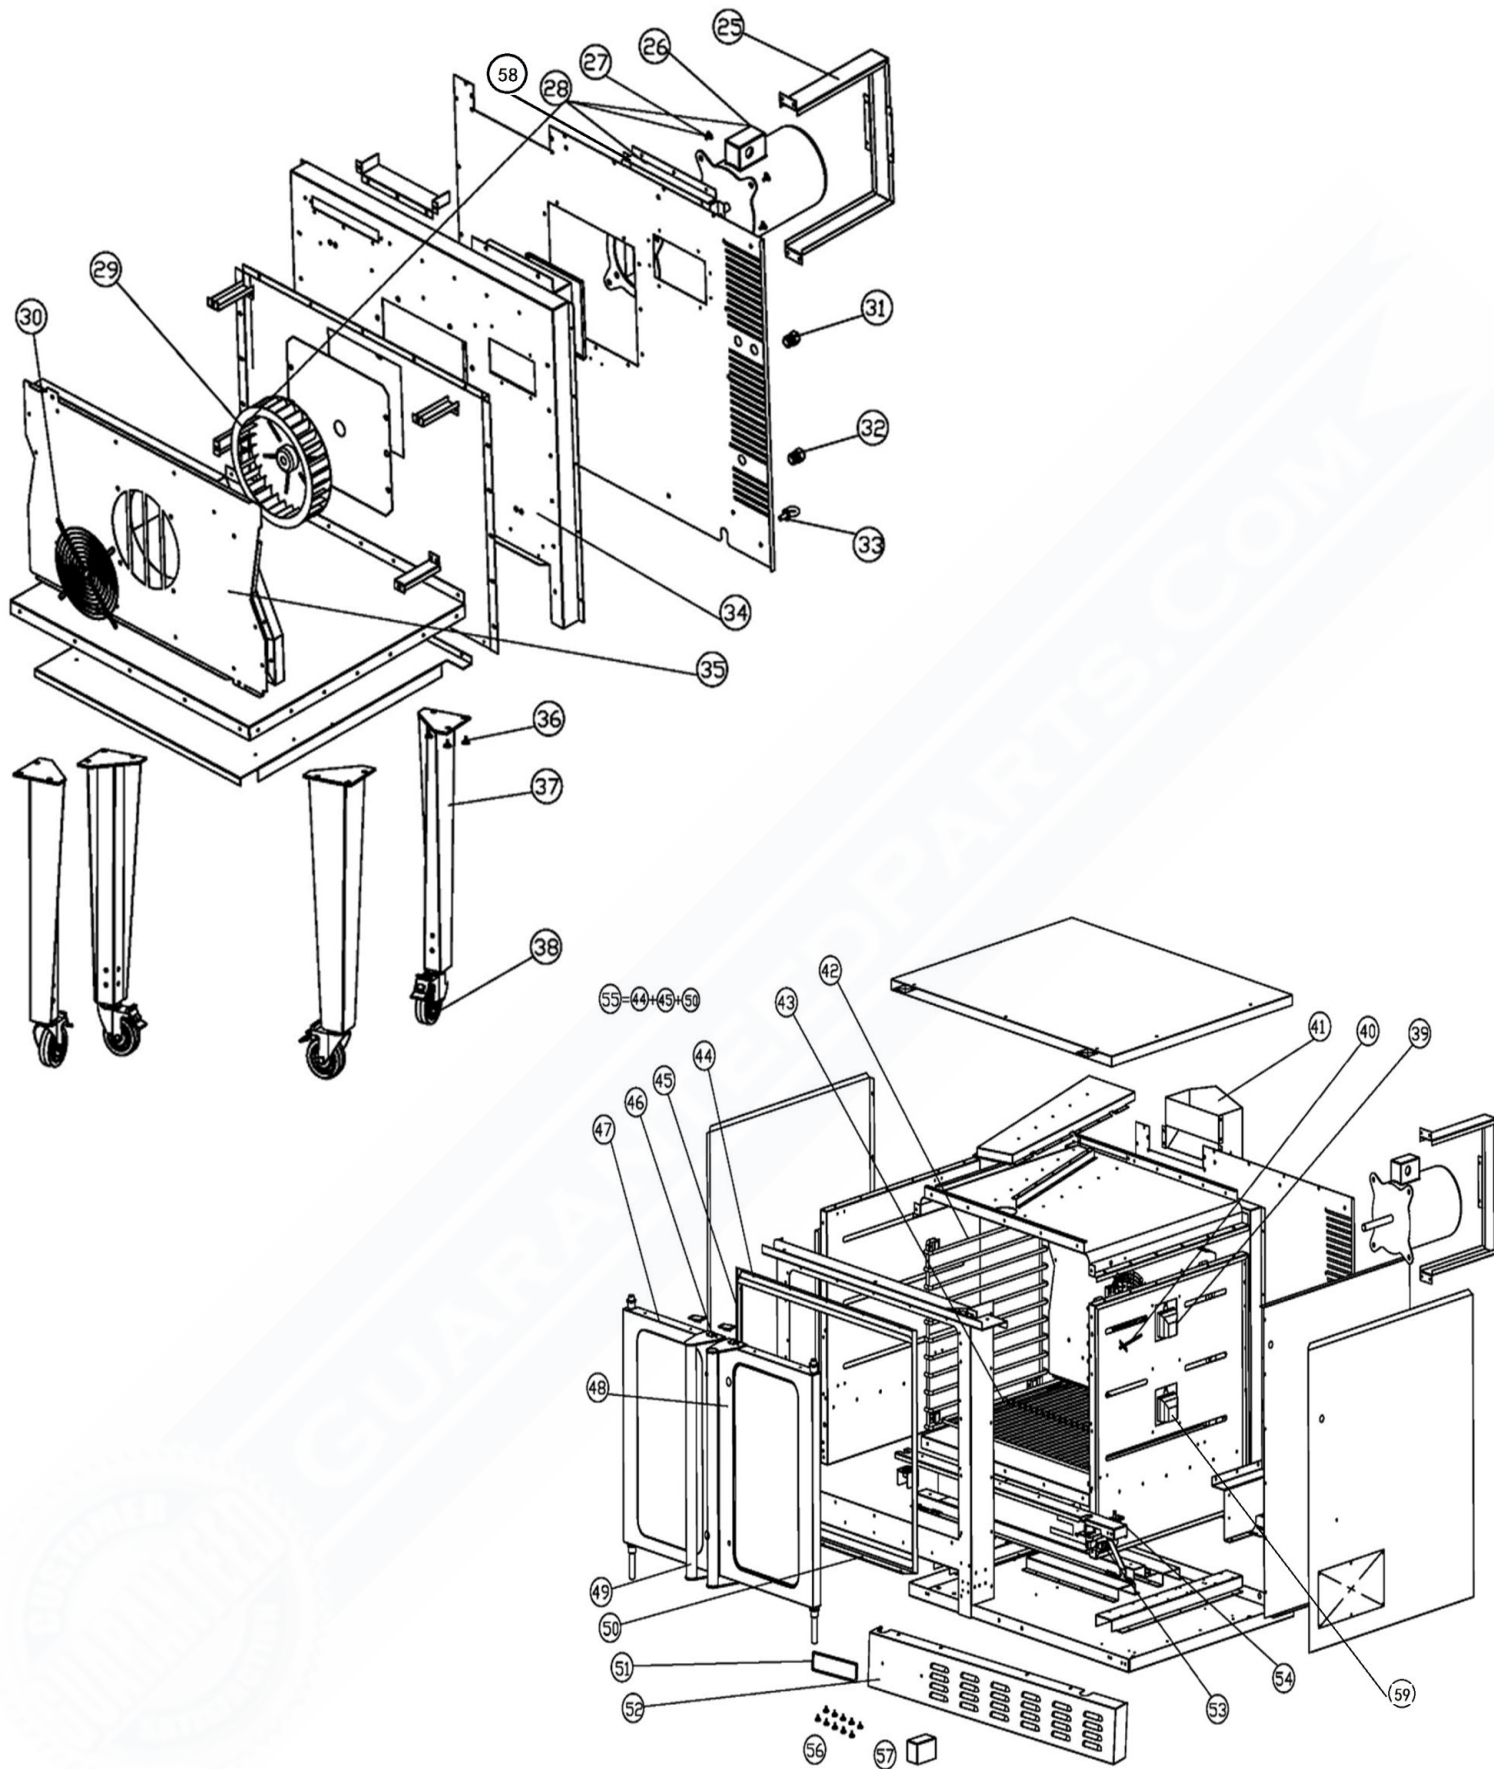

IGCO - IGCO-2

**IGCO - IGCO-2**

LABEL NO.	MVP ITEM NUM	MVP PART NO. DESCRIPTION	
1	1190056	TOP DOOR GASKET	E and G
2	1190057	SIDE DOOR GASKET	E and G
3	1190058	Door Latch Assembly	E and G
4	1190059	Door Handle-old style	E and G
5	1190059N	Door Handle-new,curent style	E and G
6	1190356	Left Door Assembly in wooden crate	E and G
7	1190360	Right Door Assembly in wooden crate	E and G
8	1190062	Burner Cover	Gas only
9	1190063	BOTTOM GASKET	E and G
10	1190064	Caster; Single oven (set of 4 )	E and G
11	1190065	Leg; Single oven (set of 4 ) old style caster leg	E and G
12	1190066	Door Switch	E and G
13	1190067	Valve to burner pipe assembly	Gas only
14	1190068	Body Screw BAG of 10	E and G
15	1190369	CONTROL PANEL ASSY., Gas	Gas only
16	1190367	CONTROL PANEL ASSY., Electric	Electric only
17	1190410	Terminal Block	Electric only
18	1190070	Interior lamp housing + halogen	E and G
19	1190071	Fan guard + screws	E and G
20	1190072	CAVITY FRONT PANEL	E and G
21	1190073	FAN WHEEL	E and G
22	1190074	CAVITY REAR PANEL, Gas	Gas only
23	1190371	CAVITY REAR PANEL, Electric	Electric only
24	1190075	PANEL BOLT	E and G
25	1190076	Flue	E and G
26	1190077	MOTOR,110V	Gas only
27		Motor, 220V 60HZ	Electric only
28	1190078	MOTOR BOLT	E and G
29	1190079	MOTOR GUARD BRACKET	E and G
30	1190080	Gas Valve - Natural Gas	Gas only
31	1190081	Switch-control panel	E and G
32	1190082	Timer, 110V	Gas only
33	1190083	Buzzer, 110V	Gas only
34	1190372	Timer, 220V	Electric only
35	1190373	Buzzer, 220V	Electric only
36	1190084	Power Light - Green, 110V	Gas only
37	1190085	Heat Light - Yellow, 110V	Gas only
38	1190374	Power Light - Green, 220V	Electric only
39	1190375	Heat Light - Yellow, 220V	Electric only
40	1190411	Heater element	Electric only
41	1190403	Contactorr	Electric only