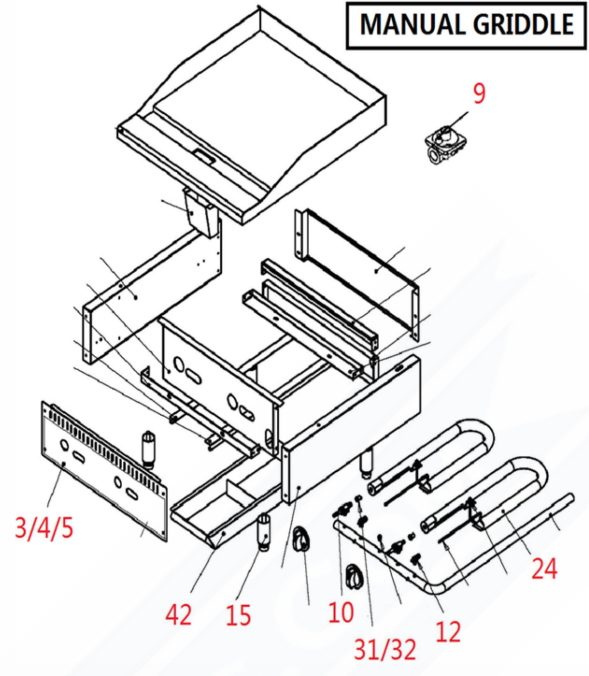

**HOT PLATE**

**MANUAL GRIDDLE**

**THERMOSTAT GRIDDLE**

**CHARBROILER**

**GAS SYSTEM DETAIL FOR 36" GRIDDLE  
(OTHER SIZES HAVE SIMILAR STRUCTURE AND PARTS)**

**28: a\*1+b\*1+c\*1**

**29: d\*1+e\*3+f\*1+g\*2+h\*1**