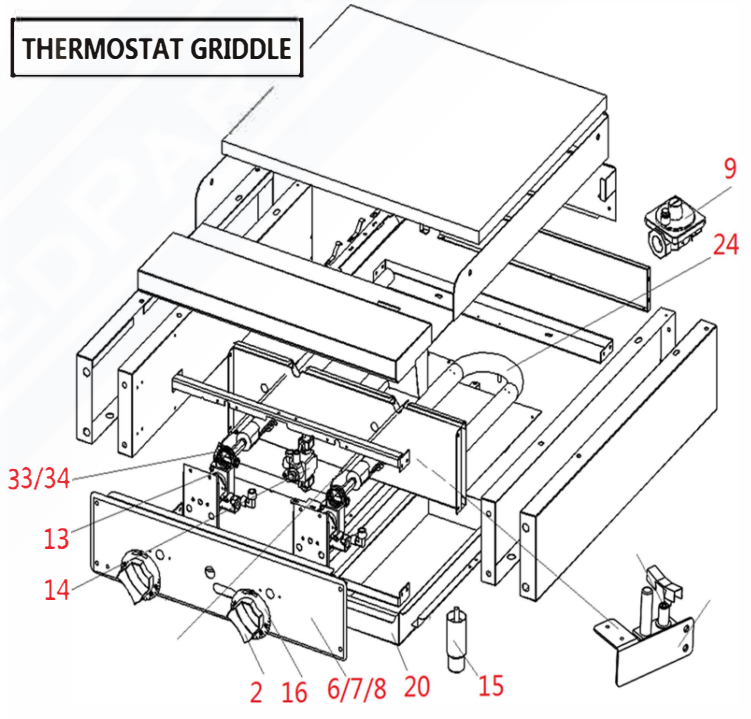

**HOT PLATE**

**MANUAL GRIDDLE**

**THERMOSTAT GRIDDLE**

**CHARBROILER**

**GAS SYSTEM DETAIL FOR 36" GRIDDLE  
(OTHER SIZES HAVE SIMILAR STRUCTURE AND PARTS)**

**28: a\*1+b\*1+c\*1**

**29: d\*1+e\*3+f\*1+g\*2+h\*1**