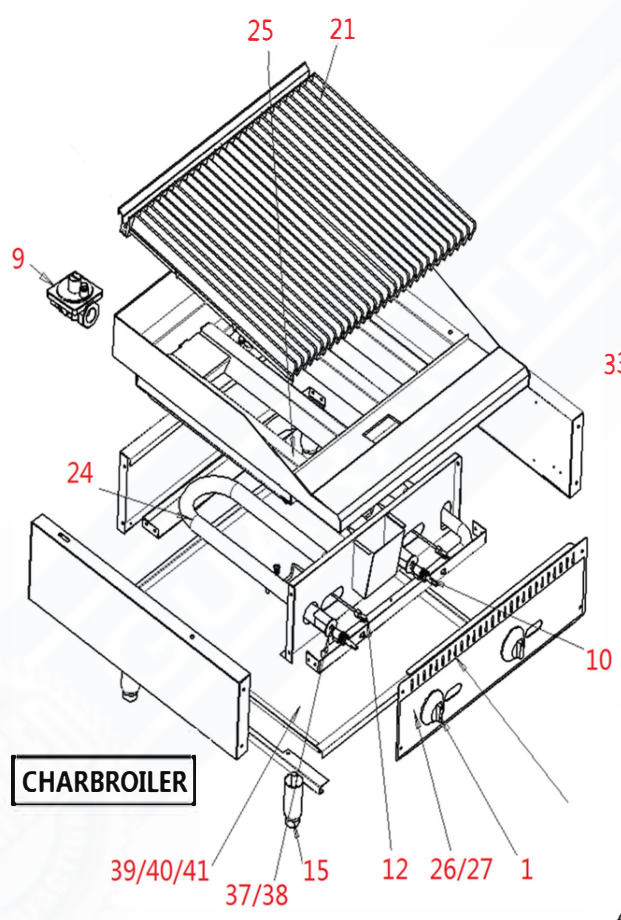

**HOT PLATE**

**MANUAL GRIDDLE**

**THERMOSTAT GRIDDLE**

**CHARBROILER**

**GAS SYSTEM DETAIL FOR 36" GRIDDLE  
(OTHER SIZES HAVE SIMILAR STRUCTURE AND PARTS)**

**28: a\*1+b\*1+c\*1**

**29: d\*1+e\*3+f\*1+g\*2+h\*1**