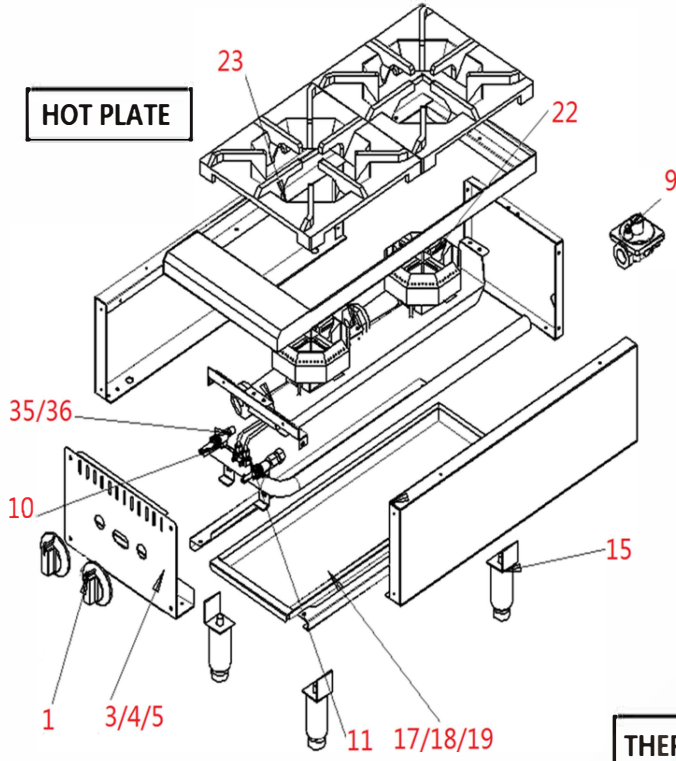

HOT PLATE

MANUAL GRIDDLE

THERMOSTAT GRIDDLE

CHARBROILER

**GAS SYSTEM DETAIL FOR 36" GRIDDLE
(OTHER SIZES HAVE SIMILAR STRUCTURE AND PARTS)**

28: a*1+b*1+c*1

29: d*1+e*3+f*1+g*2+h*1

30: j*2+k*2+m*3

LABEL NO.	MVP ITEM NUM	MVP PART NO. DESCRIPTION
1	1190295	KNOB
2	1190299	KNOB, T-STAT GRIDDLE
3	1190185	FRONT PANEL- 2 BURNER HOTPLATE
4	1190190	FRONT PANEL- 4 BURNER HOTPLATE
5	1190205	FRONT PANEL- 6 BURNER HOTPLATE
6	1190241	CONTROL PANEL, 24" T-STAT GRIDDLE W MYLAR
7	1190246	CONTROL PANEL, 36" T-STAT GRIDDLE W MYLAR
8	1190251	CONTROL PANEL, 48" T-STAT GRIDDLE W MYLAR
9	1190128	REGULATOR
10	1190124	MANUAL GAS VALVE A18
11	1190318	PILOT VALVE AP6 (HOTPLATE)
12	1190123	PILOT VALVE AP7 (GRIDDLE, C'BROILER)
13	1190033	THERMOSTAT- T-STAT GRIDDLE
14	1190041	SAFETY VALVE, T-STAT GRIGGLE
15	1190043	4" ADJUSTABLE LEG
16	1190045	DIAL: 200-450F, T-STAT GRIDDLE
17	1190174	DROP PAN- 2 BURNER HOTPLATE
18	1190175	DROP PAN- 4 BURNER HOTPLATE
19	1190177	DROP PAN- 6 BURNER HOTPLATE
20	1190042	GREASE DRAWER, T-STAT GRIDDLE
21	1190323	GRATE - CHARBROILER
22	1190320	BURNER FOR HOTPLATE
23	1190324	GRATE FOR HOTPLATE
24	1190034	"U" BURNER-GRIDDLE & C'BROILER
25	1190255	SS RADIANT - CHARBROILER
26	1190257	FRONT PANEL- 24" CHARBROILER
27	1190262	FRONT PANEL- 36" CHARBROILER
28	1190288	T STAT GRIDDLE PILOT KIT FOR SINGLE PILOTS
29	1190287	T STAT GRIDDLE TUBING KIT FOR 3 BURNERS
30	1190286	T STAT GRIDDLE FITTINGS KIT FOR 3 BURNERS
31	1190312	ORIFICE #39-GRIDDLE,MANUAL-NAT KIT OF 5
32	1190314	ORIFICE #50-GRIDDLE,MANUAL- LP KIT OF 5
33	1190315	ORIFICE #34-GRIDDLE,T'STAT-NAT KIT OF 5
34	1190316	ORIFICE #52-GRIDDLE,T'STAT- LP KIT OF 5
35	1190317	ORIFICE #43 (HOTPLATE, NAT GAS)KIT OF 5
36	1190308	ORIFICE #53 (HOTPLATE, LP GAS)KIT OF 5
37	1190309	ORIFICE #36 (CHARBROILER, NAT GAS)KIT OF 5
38	1190310	ORIFICE #49 (CHARBROILER, LP GAS)KIT OF 5
39	1190254	DROP PAN FOR 24 CHARBROLIER
40	1190256	DROP PAN FOR 36 CHARBROLIER
41	1190267	DROP PAN FOR 48 CHARBROILER
42	1190237	DROP PAN FOR GRIDDLE