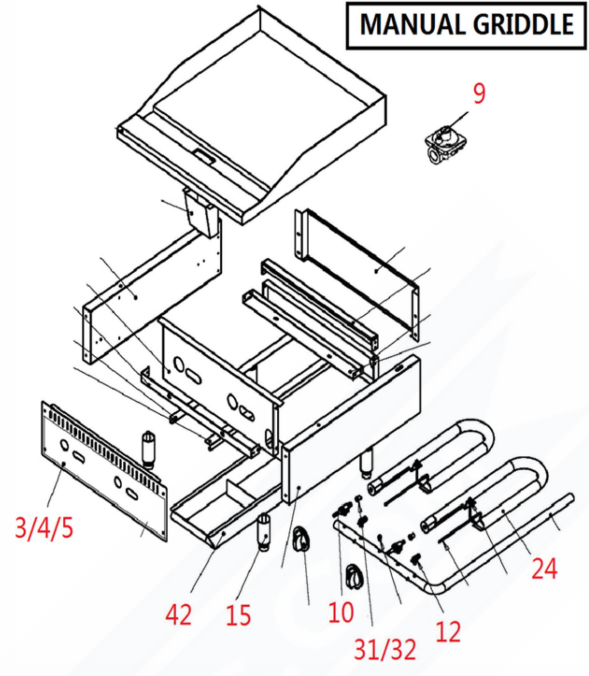

HOT PLATE

MANUAL GRIDDLE

THERMOSTAT GRIDDLE

CHARBROILER

**GAS SYSTEM DETAIL FOR 36" GRIDDLE
(OTHER SIZES HAVE SIMILAR STRUCTURE AND PARTS)**

28: a*1+b*1+c*1

29: d*1+e*3+f*1+g*2+h*1

30: j*2+k*2+m*3

LABEL NO.	MVP ITEM NUM	MVP PART NO. DESCRIPTION
1	1190295	KNOB
2	1190299	KNOB, T-STAT GRIDDLE
3	1190185	FRONT PANEL- 2 BURNER HOTPLATE
4	1190190	FRONT PANEL- 4 BURNER HOTPLATE
5	1190205	FRONT PANEL- 6 BURNER HOTPLATE
6	1190241	CONTROL PANEL, 24" T-STAT GRIDDLE W MYLAR
7	1190246	CONTROL PANEL, 36" T-STAT GRIDDLE W MYLAR
8	1190251	CONTROL PANEL, 48" T-STAT GRIDDLE W MYLAR
9	1190128	REGULATOR
10	1190124	MANUAL GAS VALVE A18
11	1190318	PILOT VALVE AP6 (HOTPLATE)
12	1190123	PILOT VALVE AP7 (GRIDDLE, C'BROILER)
13	1190033	THERMOSTAT- T-STAT GRIDDLE
14	1190041	SAFETY VALVE, T-STAT GRIGGLE
15	1190043	4" ADJUSTABLE LEG
16	1190045	DIAL: 200-450F, T-STAT GRIDDLE
17	1190174	DROP PAN- 2 BURNER HOTPLATE
18	1190175	DROP PAN- 4 BURNER HOTPLATE
19	1190177	DROP PAN- 6 BURNER HOTPLATE
20	1190042	GREASE DRAWER, T-STAT GRIDDLE
21	1190323	GRATE - CHARBROILER
22	1190320	BURNER FOR HOTPLATE
23	1190324	GRATE FOR HOTPLATE
24	1190034	"U" BURNER-GRIDDLE & C'BROILER
25	1190255	SS RADIANT - CHARBROILER
26	1190257	FRONT PANEL- 24" CHARBROILER
27	1190262	FRONT PANEL- 36" CHARBROILER
28	1190288	T STAT GRIDDLE PILOT KIT FOR SINGLE PILOTS
29	1190287	T STAT GRIDDLE TUBING KIT FOR 3 BURNERS
30	1190286	T STAT GRIDDLE FITTINGS KIT FOR 3 BURNERS
31	1190312	ORIFICE #39-GRIDDLE,MANUAL-NAT KIT OF 5
32	1190314	ORIFICE #50-GRIDDLE,MANUAL- LP KIT OF 5
33	1190315	ORIFICE #34-GRIDDLE,T'STAT-NAT KIT OF 5
34	1190316	ORIFICE #52-GRIDDLE,T'STAT- LP KIT OF 5
35	1190317	ORIFICE #43 (HOTPLATE, NAT GAS)KIT OF 5
36	1190308	ORIFICE #53 (HOTPLATE, LP GAS)KIT OF 5
37	1190309	ORIFICE #36 (CHARBROILER, NAT GAS)KIT OF 5
38	1190310	ORIFICE #49 (CHARBROILER, LP GAS)KIT OF 5
39	1190254	DROP PAN FOR 24 CHARBROLIER
40	1190256	DROP PAN FOR 36 CHARBROLIER
41	1190267	DROP PAN FOR 48 CHARBROILER
42	1190237	DROP PAN FOR GRIDDLE