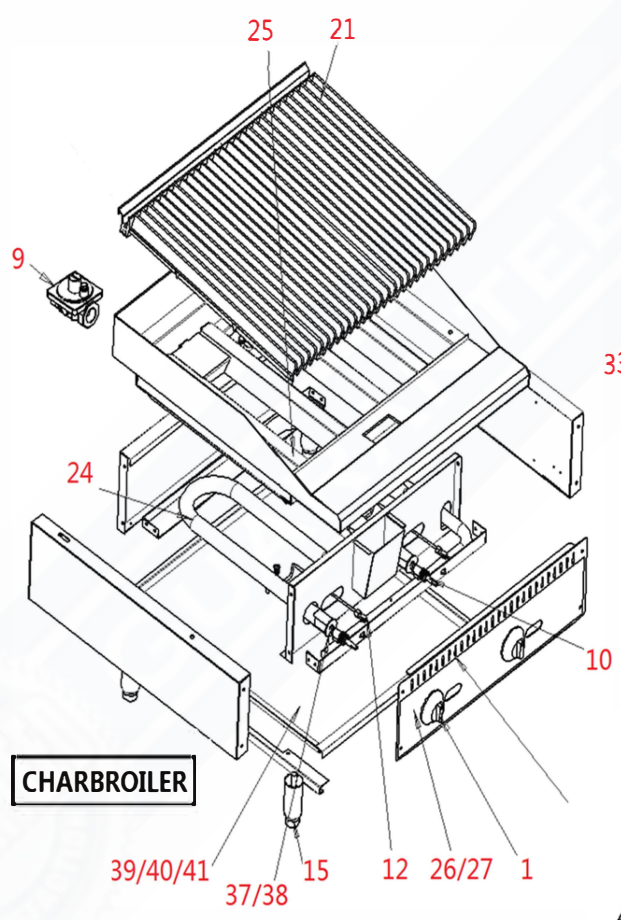

HOT PLATE

MANUAL GRIDDLE

THERMOSTAT GRIDDLE

CHARBROILER

**GAS SYSTEM DETAIL FOR 36" GRIDDLE
(OTHER SIZES HAVE SIMILAR STRUCTURE AND PARTS)**

28: a*1+b*1+c*1

29: d*1+e*3+f*1+g*2+h*1

30: j*2+k*2+m*3

LABEL NO.	MVP ITEM NUM	MVP PART NO. DESCRIPTION
1	1190295	KNOB
2	1190299	KNOB, T-STAT GRIDDLE
3	1190185	FRONT PANEL- 2 BURNER HOTPLATE
4	1190190	FRONT PANEL- 4 BURNER HOTPLATE
5	1190205	FRONT PANEL- 6 BURNER HOTPLATE
6	1190241	CONTROL PANEL, 24" T-STAT GRIDDLE W MYLAR
7	1190246	CONTROL PANEL, 36" T-STAT GRIDDLE W MYLAR
8	1190251	CONTROL PANEL, 48" T-STAT GRIDDLE W MYLAR
9	1190128	REGULATOR
10	1190124	MANUAL GAS VALVE A18
11	1190318	PILOT VALVE AP6 (HOTPLATE)
12	1190123	PILOT VALVE AP7 (GRIDDLE, C'BROILER)
13	1190033	THERMOSTAT- T-STAT GRIDDLE
14	1190041	SAFETY VALVE, T-STAT GRIGGLE
15	1190043	4" ADJUSTABLE LEG
16	1190045	DIAL: 200-450F, T-STAT GRIDDLE
17	1190174	DROP PAN- 2 BURNER HOTPLATE
18	1190175	DROP PAN- 4 BURNER HOTPLATE
19	1190177	DROP PAN- 6 BURNER HOTPLATE
20	1190042	GREASE DRAWER, T-STAT GRIDDLE
21	1190323	GRATE - CHARBROILER
22	1190320	BURNER FOR HOTPLATE
23	1190324	GRATE FOR HOTPLATE
24	1190034	"U" BURNER-GRIDDLE & C'BROILER
25	1190255	SS RADIANT - CHARBROILER
26	1190257	FRONT PANEL- 24" CHARBROILER
27	1190262	FRONT PANEL- 36" CHARBROILER
28	1190288	T STAT GRIDDLE PILOT KIT FOR SINGLE PILOTS
29	1190287	T STAT GRIDDLE TUBING KIT FOR 3 BURNERS
30	1190286	T STAT GRIDDLE FITTINGS KIT FOR 3 BURNERS
31	1190312	ORIFICE #39-GRIDDLE,MANUAL-NAT KIT OF 5
32	1190314	ORIFICE #50-GRIDDLE,MANUAL- LP KIT OF 5
33	1190315	ORIFICE #34-GRIDDLE,T'STAT-NAT KIT OF 5
34	1190316	ORIFICE #52-GRIDDLE,T'STAT- LP KIT OF 5
35	1190317	ORIFICE #43 (HOTPLATE, NAT GAS)KIT OF 5
36	1190308	ORIFICE #53 (HOTPLATE, LP GAS)KIT OF 5
37	1190309	ORIFICE #36 (CHARBROILER, NAT GAS)KIT OF 5
38	1190310	ORIFICE #49 (CHARBROILER, LP GAS)KIT OF 5
39	1190254	DROP PAN FOR 24 CHARBROLIER
40	1190256	DROP PAN FOR 36 CHARBROLIER
41	1190267	DROP PAN FOR 48 CHARBROILER
42	1190237	DROP PAN FOR GRIDDLE