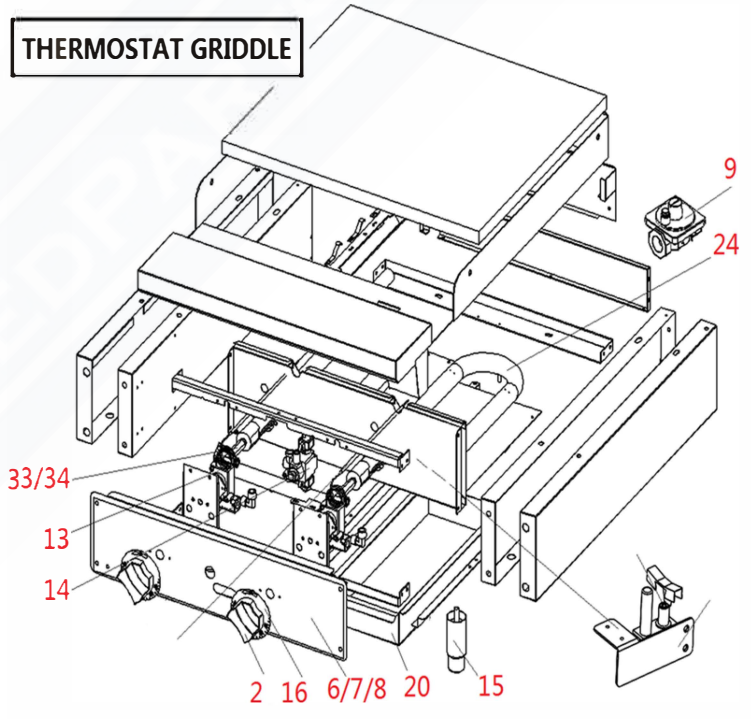

HOT PLATE

MANUAL GRIDDLE

THERMOSTAT GRIDDLE

CHARBROILER

**GAS SYSTEM DETAIL FOR 36" GRIDDLE
(OTHER SIZES HAVE SIMILAR STRUCTURE AND PARTS)**

28: a*1+b*1+c*1

29: d*1+e*3+f*1+g*2+h*1

30: j*2+k*2+m*3

LABEL NO.	MVP ITEM NUM	MVP PART NO. DESCRIPTION
1	1190295	KNOB
2	1190299	KNOB, T-STAT GRIDDLE
3	1190185	FRONT PANEL- 2 BURNER HOTPLATE
4	1190190	FRONT PANEL- 4 BURNER HOTPLATE
5	1190205	FRONT PANEL- 6 BURNER HOTPLATE
6	1190241	CONTROL PANEL, 24" T-STAT GRIDDLE W MYLAR
7	1190246	CONTROL PANEL, 36" T-STAT GRIDDLE W MYLAR
8	1190251	CONTROL PANEL, 48" T-STAT GRIDDLE W MYLAR
9	1190128	REGULATOR
10	1190124	MANUAL GAS VALVE A18
11	1190318	PILOT VALVE AP6 (HOTPLATE)
12	1190123	PILOT VALVE AP7 (GRIDDLE, C'BROILER)
13	1190033	THERMOSTAT- T-STAT GRIDDLE
14	1190041	SAFETY VALVE, T-STAT GRIGGLE
15	1190043	4" ADJUSTABLE LEG
16	1190045	DIAL: 200-450F, T-STAT GRIDDLE
17	1190174	DROP PAN- 2 BURNER HOTPLATE
18	1190175	DROP PAN- 4 BURNER HOTPLATE
19	1190177	DROP PAN- 6 BURNER HOTPLATE
20	1190042	GREASE DRAWER, T-STAT GRIDDLE
21	1190323	GRATE - CHARBROILER
22	1190320	BURNER FOR HOTPLATE
23	1190324	GRATE FOR HOTPLATE
24	1190034	"U" BURNER-GRIDDLE & C'BROILER
25	1190255	SS RADIANT - CHARBROILER
26	1190257	FRONT PANEL- 24" CHARBROILER
27	1190262	FRONT PANEL- 36" CHARBROILER
28	1190288	T STAT GRIDDLE PILOT KIT FOR SINGLE PILOTS
29	1190287	T STAT GRIDDLE TUBING KIT FOR 3 BURNERS
30	1190286	T STAT GRIDDLE FITTINGS KIT FOR 3 BURNERS
31	1190312	ORIFICE #39-GRIDDLE,MANUAL-NAT KIT OF 5
32	1190314	ORIFICE #50-GRIDDLE,MANUAL- LP KIT OF 5
33	1190315	ORIFICE #34-GRIDDLE,T'STAT-NAT KIT OF 5
34	1190316	ORIFICE #52-GRIDDLE,T'STAT- LP KIT OF 5
35	1190317	ORIFICE #43 (HOTPLATE, NAT GAS)KIT OF 5
36	1190308	ORIFICE #53 (HOTPLATE, LP GAS)KIT OF 5
37	1190309	ORIFICE #36 (CHARBROILER, NAT GAS)KIT OF 5
38	1190310	ORIFICE #49 (CHARBROILER, LP GAS)KIT OF 5
39	1190254	DROP PAN FOR 24 CHARBROLIER
40	1190256	DROP PAN FOR 36 CHARBROLIER
41	1190267	DROP PAN FOR 48 CHARBROILER
42	1190237	DROP PAN FOR GRIDDLE