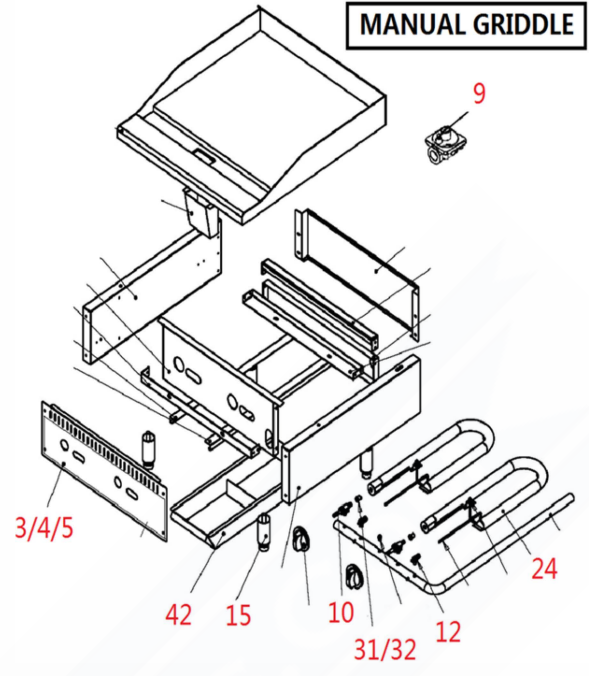

**HOT PLATE**

**MANUAL GRIDDLE**

**THERMOSTAT GRIDDLE**

**CHARBROILER**

**GAS SYSTEM DETAIL FOR 36" GRIDDLE  
(OTHER SIZES HAVE SIMILAR STRUCTURE AND PARTS)**

**28: a\*1+b\*1+c\*1**

**29: d\*1+e\*3+f\*1+g\*2+h\*1**