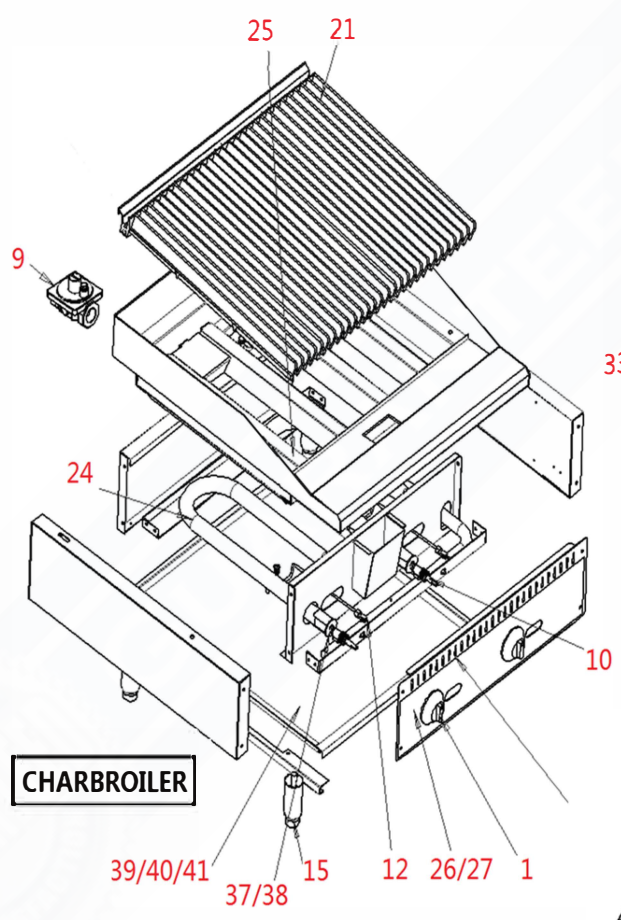

**HOT PLATE**

**MANUAL GRIDDLE**

**THERMOSTAT GRIDDLE**

**CHARBROILER**

**GAS SYSTEM DETAIL FOR 36" GRIDDLE  
(OTHER SIZES HAVE SIMILAR STRUCTURE AND PARTS)**

**28: a\*1+b\*1+c\*1**

**29: d\*1+e\*3+f\*1+g\*2+h\*1**