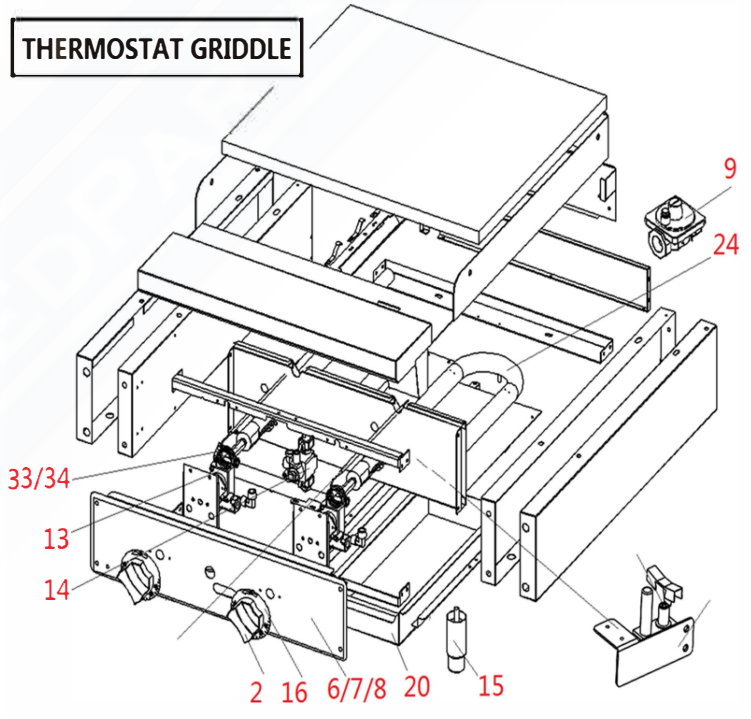

**HOT PLATE**

**MANUAL GRIDDLE**

**THERMOSTAT GRIDDLE**

**CHARBROILER**

**GAS SYSTEM DETAIL FOR 36" GRIDDLE  
(OTHER SIZES HAVE SIMILAR STRUCTURE AND PARTS)**

**28: a\*1+b\*1+c\*1**

**29: d\*1+e\*3+f\*1+g\*2+h\*1**