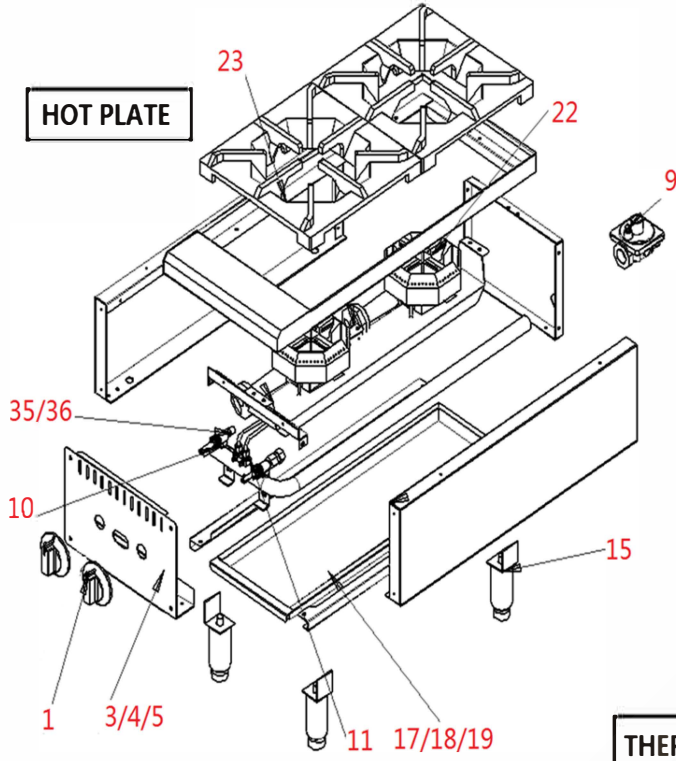

**HOT PLATE**

**MANUAL GRIDDLE**

**THERMOSTAT GRIDDLE**

**CHARBROILER**

**GAS SYSTEM DETAIL FOR 36" GRIDDLE  
(OTHER SIZES HAVE SIMILAR STRUCTURE AND PARTS)**

28: a\*1+b\*1+c\*1

29: d\*1+e\*3+f\*1+g\*2+h\*1