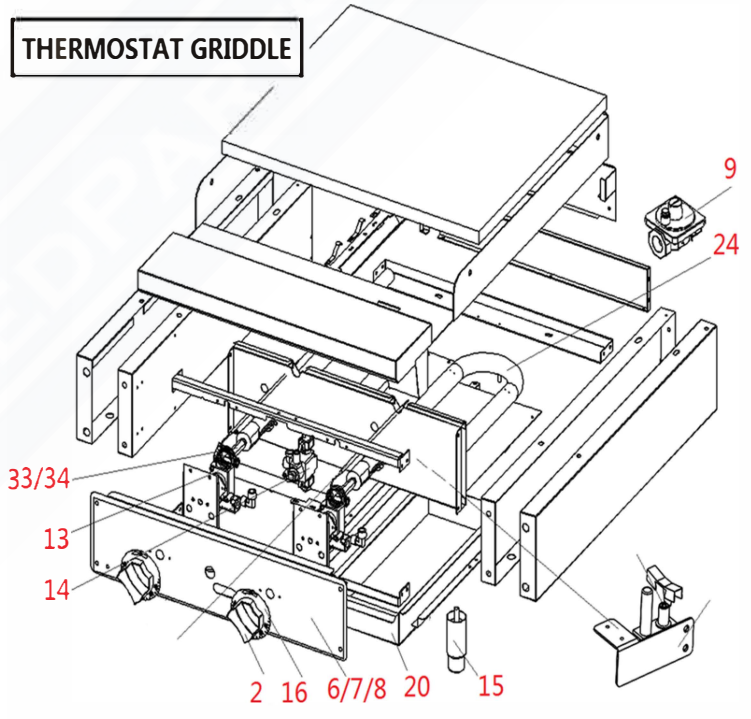

**HOT PLATE**

**MANUAL GRIDDLE**

**THERMOSTAT GRIDDLE**

**CHARBROILER**

**GAS SYSTEM DETAIL FOR 36" GRIDDLE  
(OTHER SIZES HAVE SIMILAR STRUCTURE AND PARTS)**

28: a\*1+b\*1+c\*1

29: d\*1+e\*3+f\*1+g\*2+h\*1