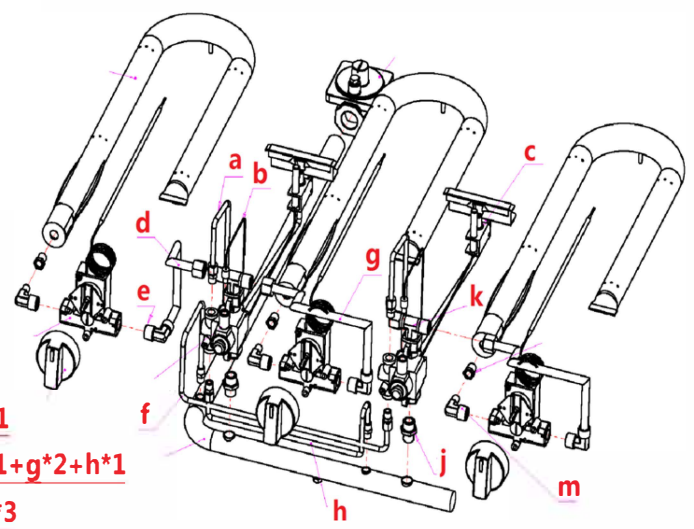

**HOT PLATE**

**MANUAL GRIDDLE**

**THERMOSTAT GRIDDLE**

**CHARBROILER**

**GAS SYSTEM DETAIL FOR 36" GRIDDLE  
(OTHER SIZES HAVE SIMILAR STRUCTURE AND PARTS)**

28: a\*1+b\*1+c\*1

29: d\*1+e\*3+f\*1+g\*2+h\*1