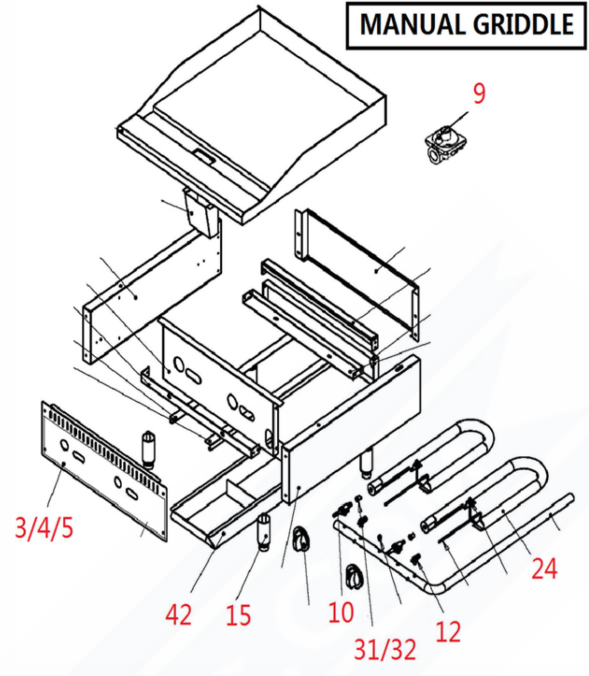

**HOT PLATE**

**MANUAL GRIDDLE**

**THERMOSTAT GRIDDLE**

**CHARBROILER**

**GAS SYSTEM DETAIL FOR 36" GRIDDLE  
(OTHER SIZES HAVE SIMILAR STRUCTURE AND PARTS)**

28: a\*1+b\*1+c\*1

29: d\*1+e\*3+f\*1+g\*2+h\*1