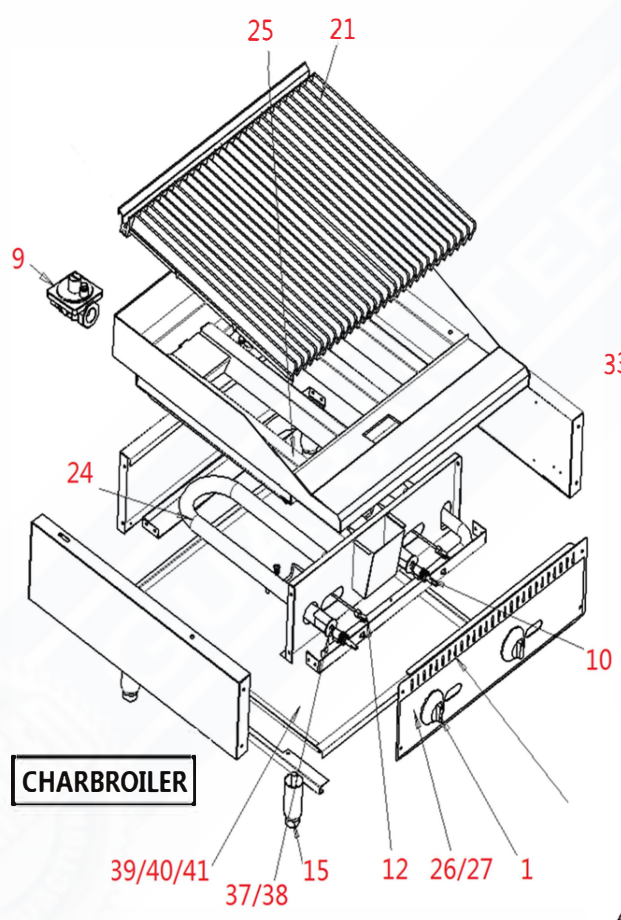

**HOT PLATE**

**MANUAL GRIDDLE**

**THERMOSTAT GRIDDLE**

**CHARBROILER**

**GAS SYSTEM DETAIL FOR 36" GRIDDLE  
(OTHER SIZES HAVE SIMILAR STRUCTURE AND PARTS)**

28: a\*1+b\*1+c\*1

29: d\*1+e\*3+f\*1+g\*2+h\*1