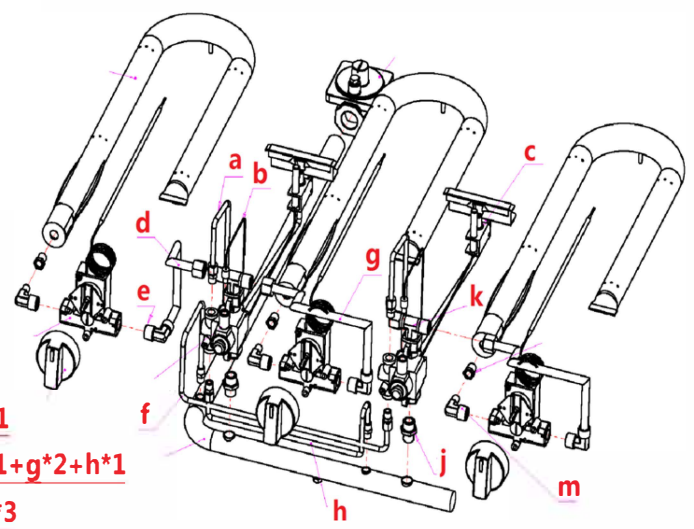

HOT PLATE

MANUAL GRIDDLE

THERMOSTAT GRIDDLE

CHARBROILER

**GAS SYSTEM DETAIL FOR 36" GRIDDLE
(OTHER SIZES HAVE SIMILAR STRUCTURE AND PARTS)**

28: a*1+b*1+c*1

29: d*1+e*3+f*1+g*2+h*1

30: j*2+k*2+m*3

LABEL NO.	MVP ITEM NUM	MVP PART NO. DESCRIPTION
1	1190295	KNOB
2	1190299	KNOB, T-STAT GRIDDLE
3	1190185	FRONT PANEL- 2 BURNER HOTPLATE
4	1190190	FRONT PANEL- 4 BURNER HOTPLATE
5	1190205	FRONT PANEL- 6 BURNER HOTPLATE
6	1190241	CONTROL PANEL, 24" T-STAT GRIDDLE W MYLAR
7	1190246	CONTROL PANEL, 36" T-STAT GRIDDLE W MYLAR
8	1190251	CONTROL PANEL, 48" T-STAT GRIDDLE W MYLAR
9	1190128	REGULATOR
10	1190124	MANUAL GAS VALVE A18
11	1190318	PILOT VALVE AP6 (HOTPLATE)
12	1190123	PILOT VALVE AP7 (GRIDDLE, C'BROILER)
13	1190033	THERMOSTAT- T-STAT GRIDDLE
14	1190041	SAFETY VALVE, T-STAT GRIGGLE
15	1190043	4" ADJUSTABLE LEG
16	1190045	DIAL: 200-450F, T-STAT GRIDDLE
17	1190174	DROP PAN- 2 BURNER HOTPLATE
18	1190175	DROP PAN- 4 BURNER HOTPLATE
19	1190177	DROP PAN- 6 BURNER HOTPLATE
20	1190042	GREASE DRAWER, T-STAT GRIDDLE
21	1190323	GRATE - CHARBROILER
22	1190320	BURNER FOR HOTPLATE
23	1190324	GRATE FOR HOTPLATE
24	1190034	"U" BURNER-GRIDDLE & C'BROILER
25	1190255	SS RADIANT - CHARBROILER
26	1190257	FRONT PANEL- 24" CHARBROILER
27	1190262	FRONT PANEL- 36" CHARBROILER
28	1190288	T STAT GRIDDLE PILOT KIT FOR SINGLE PILOTS
29	1190287	T STAT GRIDDLE TUBING KIT FOR 3 BURNERS
30	1190286	T STAT GRIDDLE FITTINGS KIT FOR 3 BURNERS
31	1190312	ORIFICE #39-GRIDDLE,MANUAL-NAT KIT OF 5
32	1190314	ORIFICE #50-GRIDDLE,MANUAL- LP KIT OF 5
33	1190315	ORIFICE #34-GRIDDLE,T'STAT-NAT KIT OF 5
34	1190316	ORIFICE #52-GRIDDLE,T'STAT- LP KIT OF 5
35	1190317	ORIFICE #43 (HOTPLATE, NAT GAS)KIT OF 5
36	1190308	ORIFICE #53 (HOTPLATE, LP GAS)KIT OF 5
37	1190309	ORIFICE #36 (CHARBROILER, NAT GAS)KIT OF 5
38	1190310	ORIFICE #49 (CHARBROILER, LP GAS)KIT OF 5
39	1190254	DROP PAN FOR 24 CHARBROLIER
40	1190256	DROP PAN FOR 36 CHARBROLIER
41	1190267	DROP PAN FOR 48 CHARBROILER
42	1190237	DROP PAN FOR GRIDDLE