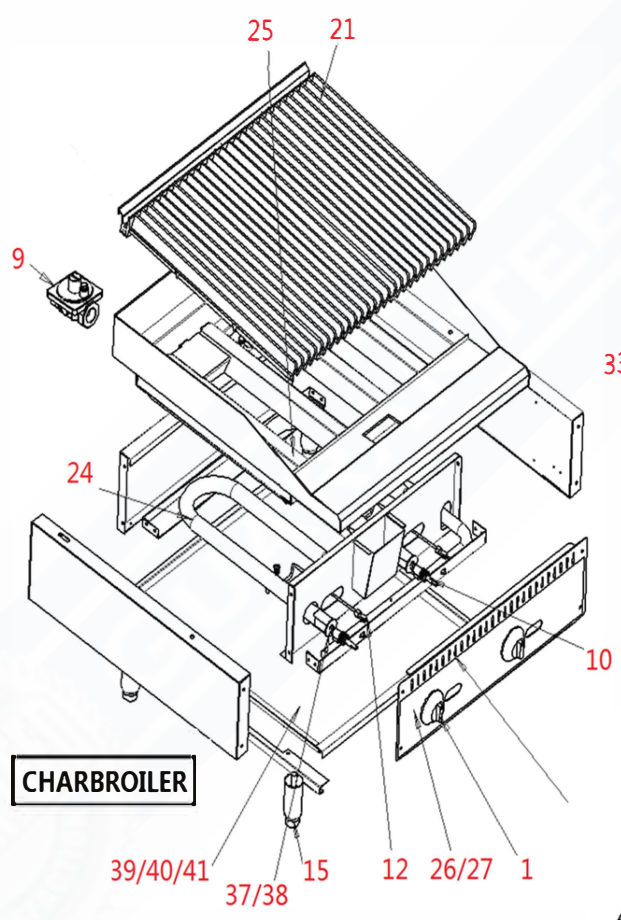

HOT PLATE

MANUAL GRIDDLE

THERMOSTAT GRIDDLE

CHARBROILER

**GAS SYSTEM DETAIL FOR 36" GRIDDLE
(OTHER SIZES HAVE SIMILAR STRUCTURE AND PARTS)**

28: a*1+b*1+c*1

29: d*1+e*3+f*1+g*2+h*1

30: j*2+k*2+m*3

LABEL NO.	MVP ITEM NUM	MVP PART NO. DESCRIPTION
1	1190295	KNOB
2	1190299	KNOB, T-STAT GRIDDLE
3	1190185	FRONT PANEL- 2 BURNER HOTPLATE
4	1190190	FRONT PANEL- 4 BURNER HOTPLATE
5	1190205	FRONT PANEL- 6 BURNER HOTPLATE
6	1190241	CONTROL PANEL, 24" T-STAT GRIDDLE W MYLAR
7	1190246	CONTROL PANEL, 36" T-STAT GRIDDLE W MYLAR
8	1190251	CONTROL PANEL, 48" T-STAT GRIDDLE W MYLAR
9	1190128	REGULATOR
10	1190124	MANUAL GAS VALVE A18
11	1190318	PILOT VALVE AP6 (HOTPLATE)
12	1190123	PILOT VALVE AP7 (GRIDDLE, C'BROILER)
13	1190033	THERMOSTAT- T-STAT GRIDDLE
14	1190041	SAFETY VALVE, T-STAT GRIGGLE
15	1190043	4" ADJUSTABLE LEG
16	1190045	DIAL: 200-450F, T-STAT GRIDDLE
17	1190174	DROP PAN- 2 BURNER HOTPLATE
18	1190175	DROP PAN- 4 BURNER HOTPLATE
19	1190177	DROP PAN- 6 BURNER HOTPLATE
20	1190042	GREASE DRAWER, T-STAT GRIDDLE
21	1190323	GRATE - CHARBROILER
22	1190320	BURNER FOR HOTPLATE
23	1190324	GRATE FOR HOTPLATE
24	1190034	"U" BURNER-GRIDDLE & C'BROILER
25	1190255	SS RADIANT - CHARBROILER
26	1190257	FRONT PANEL- 24" CHARBROILER
27	1190262	FRONT PANEL- 36" CHARBROILER
28	1190288	T STAT GRIDDLE PILOT KIT FOR SINGLE PILOTS
29	1190287	T STAT GRIDDLE TUBING KIT FOR 3 BURNERS
30	1190286	T STAT GRIDDLE FITTINGS KIT FOR 3 BURNERS
31	1190312	ORIFICE #39-GRIDDLE,MANUAL-NAT KIT OF 5
32	1190314	ORIFICE #50-GRIDDLE,MANUAL- LP KIT OF 5
33	1190315	ORIFICE #34-GRIDDLE,T'STAT-NAT KIT OF 5
34	1190316	ORIFICE #52-GRIDDLE,T'STAT- LP KIT OF 5
35	1190317	ORIFICE #43 (HOTPLATE, NAT GAS)KIT OF 5
36	1190308	ORIFICE #53 (HOTPLATE, LP GAS)KIT OF 5
37	1190309	ORIFICE #36 (CHARBROILER, NAT GAS)KIT OF 5
38	1190310	ORIFICE #49 (CHARBROILER, LP GAS)KIT OF 5
39	1190254	DROP PAN FOR 24 CHARBROLIER
40	1190256	DROP PAN FOR 36 CHARBROLIER
41	1190267	DROP PAN FOR 48 CHARBROILER
42	1190237	DROP PAN FOR GRIDDLE