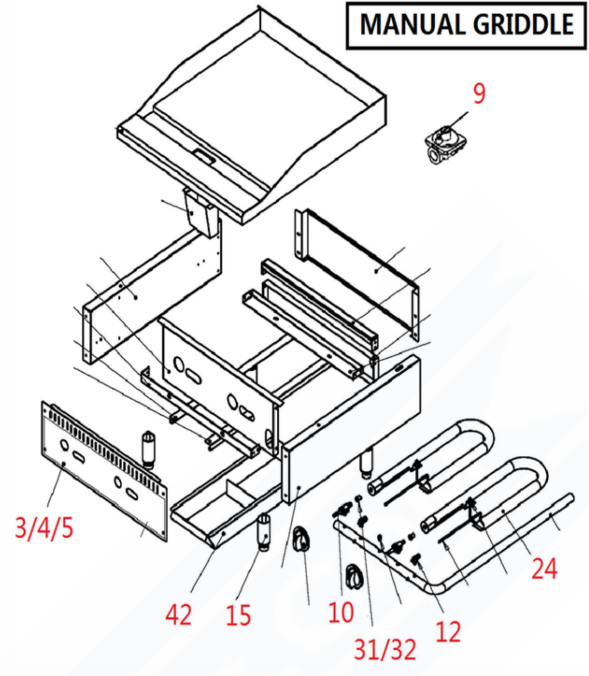

HOT PLATE

MANUAL GRIDDLE

THERMOSTAT GRIDDLE

CHARBROILER

**GAS SYSTEM DETAIL FOR 36" GRIDDLE
(OTHER SIZES HAVE SIMILAR STRUCTURE AND PARTS)**

28: a*1+b*1+c*1

29: d*1+e*3+f*1+g*2+h*1

30: j*2+k*2+m*3

LABEL NO.	MVP ITEM NUM	MVP PART NO. DESCRIPTION
1	1190295	KNOB
2	1190299	KNOB, T-STAT GRIDDLE
3	1190185	FRONT PANEL- 2 BURNER HOTPLATE
4	1190190	FRONT PANEL- 4 BURNER HOTPLATE
5	1190205	FRONT PANEL- 6 BURNER HOTPLATE
6	1190241	CONTROL PANEL, 24" T-STAT GRIDDLE W MYLAR
7	1190246	CONTROL PANEL, 36" T-STAT GRIDDLE W MYLAR
8	1190251	CONTROL PANEL, 48" T-STAT GRIDDLE W MYLAR
9	1190128	REGULATOR
10	1190124	MANUAL GAS VALVE A18
11	1190318	PILOT VALVE AP6 (HOTPLATE)
12	1190123	PILOT VALVE AP7 (GRIDDLE, C'BROILER)
13	1190033	THERMOSTAT- T-STAT GRIDDLE
14	1190041	SAFETY VALVE, T-STAT GRIGGLE
15	1190043	4" ADJUSTABLE LEG
16	1190045	DIAL: 200-450F, T-STAT GRIDDLE
17	1190174	DROP PAN- 2 BURNER HOTPLATE
18	1190175	DROP PAN- 4 BURNER HOTPLATE
19	1190177	DROP PAN- 6 BURNER HOTPLATE
20	1190042	GREASE DRAWER, T-STAT GRIDDLE
21	1190323	GRATE - CHARBROILER
22	1190320	BURNER FOR HOTPLATE
23	1190324	GRATE FOR HOTPLATE
24	1190034	"U" BURNER-GRIDDLE & C'BROILER
25	1190255	SS RADIANT - CHARBROILER
26	1190257	FRONT PANEL- 24" CHARBROILER
27	1190262	FRONT PANEL- 36" CHARBROILER
28	1190288	T STAT GRIDDLE PILOT KIT FOR SINGLE PILOTS
29	1190287	T STAT GRIDDLE TUBING KIT FOR 3 BURNERS
30	1190286	T STAT GRIDDLE FITTINGS KIT FOR 3 BURNERS
31	1190312	ORIFICE #39-GRIDDLE,MANUAL-NAT KIT OF 5
32	1190314	ORIFICE #50-GRIDDLE,MANUAL- LP KIT OF 5
33	1190315	ORIFICE #34-GRIDDLE,T'STAT-NAT KIT OF 5
34	1190316	ORIFICE #52-GRIDDLE,T'STAT- LP KIT OF 5
35	1190317	ORIFICE #43 (HOTPLATE, NAT GAS)KIT OF 5
36	1190308	ORIFICE #53 (HOTPLATE, LP GAS)KIT OF 5
37	1190309	ORIFICE #36 (CHARBROILER, NAT GAS)KIT OF 5
38	1190310	ORIFICE #49 (CHARBROILER, LP GAS)KIT OF 5
39	1190254	DROP PAN FOR 24 CHARBROLIER
40	1190256	DROP PAN FOR 36 CHARBROLIER
41	1190267	DROP PAN FOR 48 CHARBROILER
42	1190237	DROP PAN FOR GRIDDLE