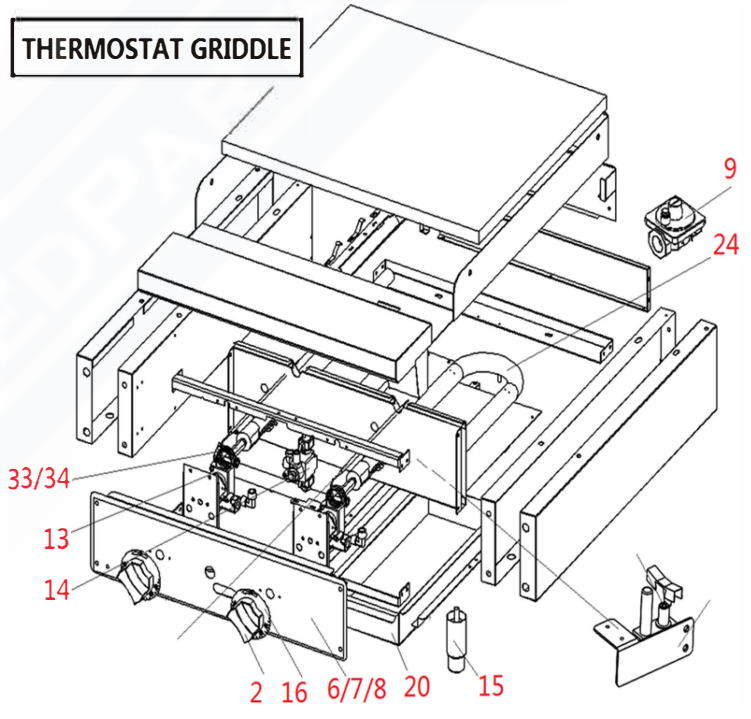

HOT PLATE

MANUAL GRIDDLE

THERMOSTAT GRIDDLE

CHARBROILER

**GAS SYSTEM DETAIL FOR 36" GRIDDLE
(OTHER SIZES HAVE SIMILAR STRUCTURE AND PARTS)**

28: a*1+b*1+c*1

29: d*1+e*3+f*1+g*2+h*1

30: j*2+k*2+m*3

LABEL NO.	MVP ITEM NUM	MVP PART NO. DESCRIPTION
1	1190295	KNOB
2	1190299	KNOB, T-STAT GRIDDLE
3	1190185	FRONT PANEL- 2 BURNER HOTPLATE
4	1190190	FRONT PANEL- 4 BURNER HOTPLATE
5	1190205	FRONT PANEL- 6 BURNER HOTPLATE
6	1190241	CONTROL PANEL, 24" T-STAT GRIDDLE W MYLAR
7	1190246	CONTROL PANEL, 36" T-STAT GRIDDLE W MYLAR
8	1190251	CONTROL PANEL, 48" T-STAT GRIDDLE W MYLAR
9	1190128	REGULATOR
10	1190124	MANUAL GAS VALVE A18
11	1190318	PILOT VALVE AP6 (HOTPLATE)
12	1190123	PILOT VALVE AP7 (GRIDDLE, C'BROILER)
13	1190033	THERMOSTAT- T-STAT GRIDDLE
14	1190041	SAFETY VALVE, T-STAT GRIGGLE
15	1190043	4" ADJUSTABLE LEG
16	1190045	DIAL: 200-450F, T-STAT GRIDDLE
17	1190174	DROP PAN- 2 BURNER HOTPLATE
18	1190175	DROP PAN- 4 BURNER HOTPLATE
19	1190177	DROP PAN- 6 BURNER HOTPLATE
20	1190042	GREASE DRAWER, T-STAT GRIDDLE
21	1190323	GRATE - CHARBROILER
22	1190320	BURNER FOR HOTPLATE
23	1190324	GRATE FOR HOTPLATE
24	1190034	"U" BURNER-GRIDDLE & C'BROILER
25	1190255	SS RADIANT - CHARBROILER
26	1190257	FRONT PANEL- 24" CHARBROILER
27	1190262	FRONT PANEL- 36" CHARBROILER
28	1190288	T STAT GRIDDLE PILOT KIT FOR SINGLE PILOTS
29	1190287	T STAT GRIDDLE TUBING KIT FOR 3 BURNERS
30	1190286	T STAT GRIDDLE FITTINGS KIT FOR 3 BURNERS
31	1190312	ORIFICE #39-GRIDDLE,MANUAL-NAT KIT OF 5
32	1190314	ORIFICE #50-GRIDDLE,MANUAL- LP KIT OF 5
33	1190315	ORIFICE #34-GRIDDLE,T'STAT-NAT KIT OF 5
34	1190316	ORIFICE #52-GRIDDLE,T'STAT- LP KIT OF 5
35	1190317	ORIFICE #43 (HOTPLATE, NAT GAS)KIT OF 5
36	1190308	ORIFICE #53 (HOTPLATE, LP GAS)KIT OF 5
37	1190309	ORIFICE #36 (CHARBROILER, NAT GAS)KIT OF 5
38	1190310	ORIFICE #49 (CHARBROILER, LP GAS)KIT OF 5
39	1190254	DROP PAN FOR 24 CHARBROLIER
40	1190256	DROP PAN FOR 36 CHARBROLIER
41	1190267	DROP PAN FOR 48 CHARBROILER
42	1190237	DROP PAN FOR GRIDDLE