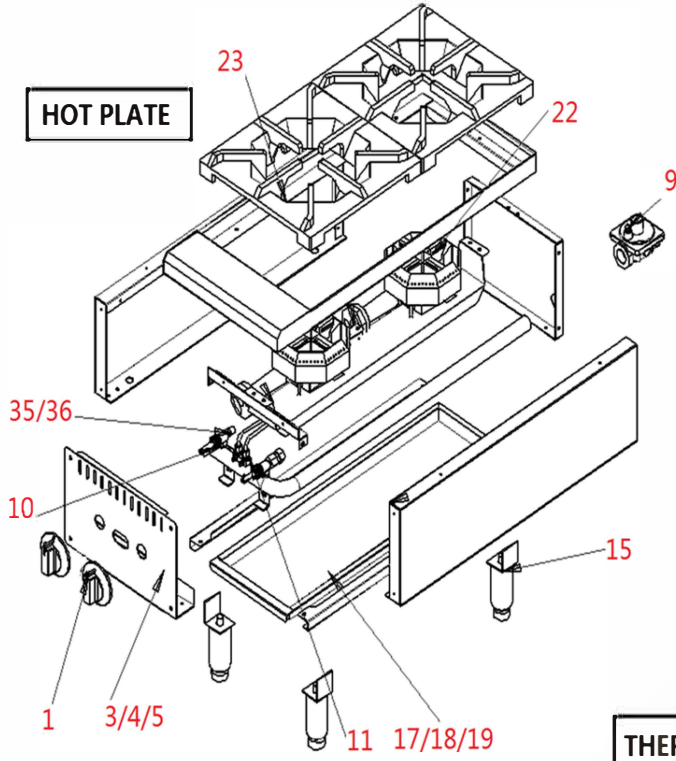

HOT PLATE

MANUAL GRIDDLE

THERMOSTAT GRIDDLE

CHARBROILER

**GAS SYSTEM DETAIL FOR 36" GRIDDLE
(OTHER SIZES HAVE SIMILAR STRUCTURE AND PARTS)**

28: a*1+b*1+c*1

29: d*1+e*3+f*1+g*2+h*1

30: j*2+k*2+m*3

LABEL NO.	MVP ITEM NUM	MVP PART NO. DESCRIPTION
1	1190295	KNOB
2	1190299	KNOB, T-STAT GRIDDLE
3	1190185	FRONT PANEL- 2 BURNER HOTPLATE
4	1190190	FRONT PANEL- 4 BURNER HOTPLATE
5	1190205	FRONT PANEL- 6 BURNER HOTPLATE
6	1190241	CONTROL PANEL, 24" T-STAT GRIDDLE W MYLAR
7	1190246	CONTROL PANEL, 36" T-STAT GRIDDLE W MYLAR
8	1190251	CONTROL PANEL, 48" T-STAT GRIDDLE W MYLAR
9	1190128	REGULATOR
10	1190124	MANUAL GAS VALVE A18
11	1190318	PILOT VALVE AP6 (HOTPLATE)
12	1190123	PILOT VALVE AP7 (GRIDDLE, C'BROILER)
13	1190033	THERMOSTAT- T-STAT GRIDDLE
14	1190041	SAFETY VALVE, T-STAT GRIGGLE
15	1190043	4" ADJUSTABLE LEG
16	1190045	DIAL: 200-450F, T-STAT GRIDDLE
17	1190174	DROP PAN- 2 BURNER HOTPLATE
18	1190175	DROP PAN- 4 BURNER HOTPLATE
19	1190177	DROP PAN- 6 BURNER HOTPLATE
20	1190042	GREASE DRAWER, T-STAT GRIDDLE
21	1190323	GRATE - CHARBROILER
22	1190320	BURNER FOR HOTPLATE
23	1190324	GRATE FOR HOTPLATE
24	1190034	"U" BURNER-GRIDDLE & C'BROILER
25	1190255	SS RADIANT - CHARBROILER
26	1190257	FRONT PANEL- 24" CHARBROILER
27	1190262	FRONT PANEL- 36" CHARBROILER
28	1190288	T STAT GRIDDLE PILOT KIT FOR SINGLE PILOTS
29	1190287	T STAT GRIDDLE TUBING KIT FOR 3 BURNERS
30	1190286	T STAT GRIDDLE FITTINGS KIT FOR 3 BURNERS
31	1190312	ORIFICE #39-GRIDDLE,MANUAL-NAT KIT OF 5
32	1190314	ORIFICE #50-GRIDDLE,MANUAL- LP KIT OF 5
33	1190315	ORIFICE #34-GRIDDLE,T'STAT-NAT KIT OF 5
34	1190316	ORIFICE #52-GRIDDLE,T'STAT- LP KIT OF 5
35	1190317	ORIFICE #43 (HOTPLATE, NAT GAS)KIT OF 5
36	1190308	ORIFICE #53 (HOTPLATE, LP GAS)KIT OF 5
37	1190309	ORIFICE #36 (CHARBROILER, NAT GAS)KIT OF 5
38	1190310	ORIFICE #49 (CHARBROILER, LP GAS)KIT OF 5
39	1190254	DROP PAN FOR 24 CHARBROLIER
40	1190256	DROP PAN FOR 36 CHARBROLIER
41	1190267	DROP PAN FOR 48 CHARBROILER
42	1190237	DROP PAN FOR GRIDDLE