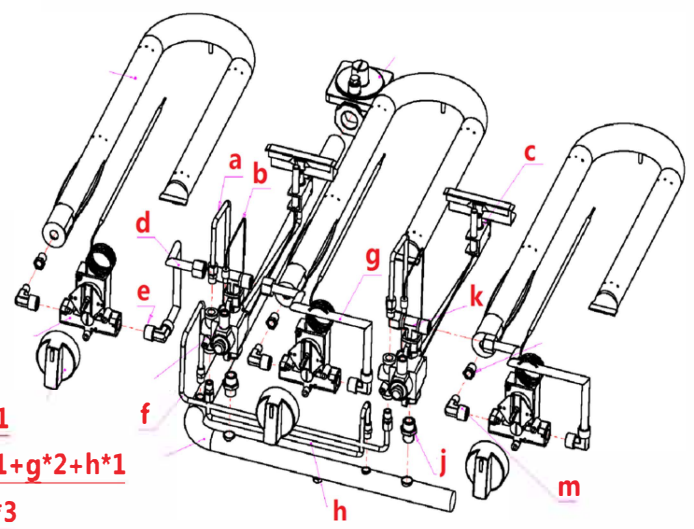

**HOT PLATE**

**MANUAL GRIDDLE**

**THERMOSTAT GRIDDLE**

**CHARBROILER**

**GAS SYSTEM DETAIL FOR 36" GRIDDLE  
(OTHER SIZES HAVE SIMILAR STRUCTURE AND PARTS)**

**28: a\*1+b\*1+c\*1**

**29: d\*1+e\*3+f\*1+g\*2+h\*1**