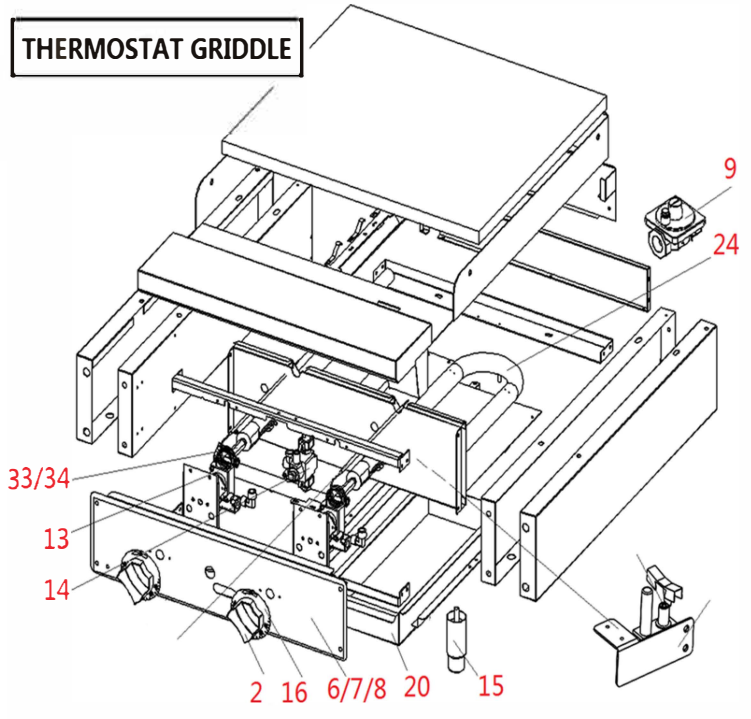

**HOT PLATE**

**MANUAL GRIDDLE**

**THERMOSTAT GRIDDLE**

**CHARBROILER**

**GAS SYSTEM DETAIL FOR 36" GRIDDLE  
(OTHER SIZES HAVE SIMILAR STRUCTURE AND PARTS)**

**28: a\*1+b\*1+c\*1**

**29: d\*1+e\*3+f\*1+g\*2+h\*1**