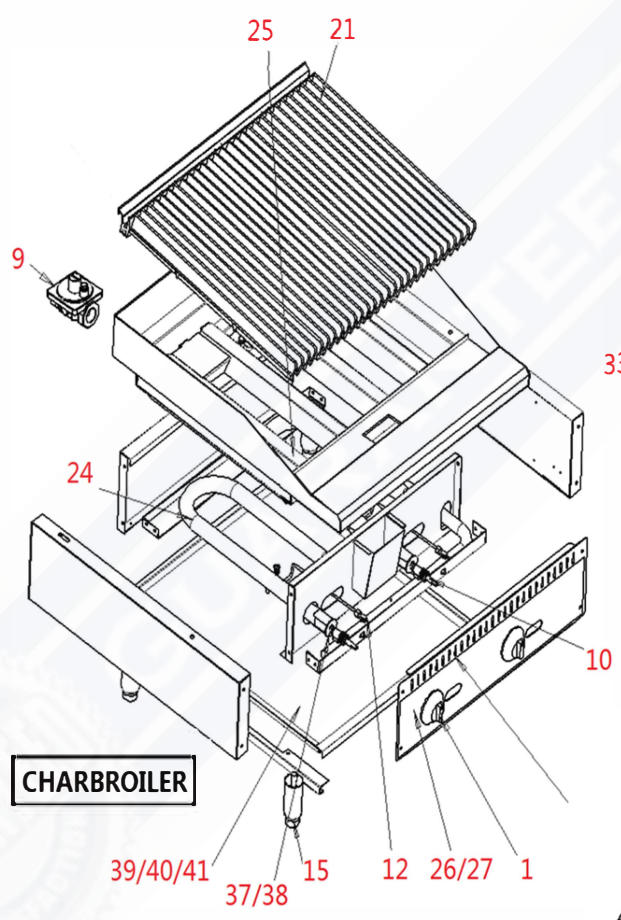

HOT PLATE

MANUAL GRIDDLE

THERMOSTAT GRIDDLE

CHARBROILER

**GAS SYSTEM DETAIL FOR 36" GRIDDLE
(OTHER SIZES HAVE SIMILAR STRUCTURE AND PARTS)**

28: a*1+b*1+c*1

29: d*1+e*3+f*1+g*2+h*1

30: j*2+k*2+m*3

LABEL NO.	MVP ITEM NUM	MVP PART NO. DESCRIPTION
1	1190295	KNOB
2	1190299	KNOB, T-STAT GRIDDLE
3	1190185	FRONT PANEL- 2 BURNER HOTPLATE
4	1190190	FRONT PANEL- 4 BURNER HOTPLATE
5	1190205	FRONT PANEL- 6 BURNER HOTPLATE
6	1190241	CONTROL PANEL, 24" T-STAT GRIDDLE W MYLAR
7	1190246	CONTROL PANEL, 36" T-STAT GRIDDLE W MYLAR
8	1190251	CONTROL PANEL, 48" T-STAT GRIDDLE W MYLAR
9	1190128	REGULATOR
10	1190124	MANUAL GAS VALVE A18
11	1190318	PILOT VALVE AP6 (HOTPLATE)
12	1190123	PILOT VALVE AP7 (GRIDDLE, C'BROILER)
13	1190033	THERMOSTAT- T-STAT GRIDDLE
14	1190041	SAFETY VALVE, T-STAT GRIDDLE
15	1190043	4" ADJUSTABLE LEG
16	1190045	DIAL: 200-450F, T-STAT GRIDDLE
17	1190174	DROP PAN- 2 BURNER HOTPLATE
18	1190175	DROP PAN- 4 BURNER HOTPLATE
19	1190177	DROP PAN- 6 BURNER HOTPLATE
20	1190042	GREASE DRAWER, T-STAT GRIDDLE
21	1190323	GRATE - CHARBROILER
22	1190320	BURNER FOR HOTPLATE
23	1190324	GRATE FOR HOTPLATE
24	1190034	"U" BURNER-GRIDDLE & C'BROILER
25	1190255	SS RADIANT - CHARBROILER
26	1190257	FRONT PANEL- 24" CHARBROILER
27	1190262	FRONT PANEL- 36" CHARBROILER
28	1190288	T STAT GRIDDLE PILOT KIT FOR SINGLE PILOTS
29	1190287	T STAT GRIDDLE TUBING KIT FOR 3 BURNERS
30	1190286	T STAT GRIDDLE FITTINGS KIT FOR 3 BURNERS
31	1190312	ORIFICE #39-GRIDDLE,MANUAL-NAT KIT OF 5
32	1190314	ORIFICE #50-GRIDDLE,MANUAL- LP KIT OF 5
33	1190315	ORIFICE #34-GRIDDLE,T'STAT-NAT KIT OF 5
34	1190316	ORIFICE #52-GRIDDLE,T'STAT- LP KIT OF 5
35	1190317	ORIFICE #43 (HOTPLATE, NAT GAS)KIT OF 5
36	1190308	ORIFICE #53 (HOTPLATE, LP GAS)KIT OF 5
37	1190309	ORIFICE #36 (CHARBROILER, NAT GAS)KIT OF 5
38	1190310	ORIFICE #49 (CHARBROILER, LP GAS)KIT OF 5
39	1190254	DROP PAN FOR 24 CHARBROILER
40	1190256	DROP PAN FOR 36 CHARBROILER
41	1190267	DROP PAN FOR 48 CHARBROILER
42	1190237	DROP PAN FOR GRIDDLE