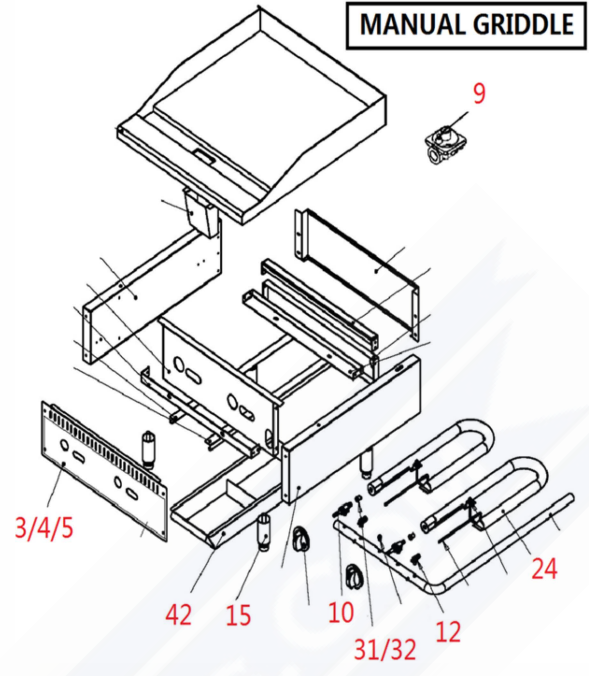

HOT PLATE

MANUAL GRIDDLE

THERMOSTAT GRIDDLE

CHARBROILER

**GAS SYSTEM DETAIL FOR 36" GRIDDLE
(OTHER SIZES HAVE SIMILAR STRUCTURE AND PARTS)**

28: a*1+b*1+c*1

29: d*1+e*3+f*1+g*2+h*1

30: j*2+k*2+m*3

LABEL NO.	MVP ITEM NUM	MVP PART NO. DESCRIPTION
1	1190295	KNOB
2	1190299	KNOB, T-STAT GRIDDLE
3	1190185	FRONT PANEL- 2 BURNER HOTPLATE
4	1190190	FRONT PANEL- 4 BURNER HOTPLATE
5	1190205	FRONT PANEL- 6 BURNER HOTPLATE
6	1190241	CONTROL PANEL, 24" T-STAT GRIDDLE W MYLAR
7	1190246	CONTROL PANEL, 36" T-STAT GRIDDLE W MYLAR
8	1190251	CONTROL PANEL, 48" T-STAT GRIDDLE W MYLAR
9	1190128	REGULATOR
10	1190124	MANUAL GAS VALVE A18
11	1190318	PILOT VALVE AP6 (HOTPLATE)
12	1190123	PILOT VALVE AP7 (GRIDDLE, C'BROILER)
13	1190033	THERMOSTAT- T-STAT GRIDDLE
14	1190041	SAFETY VALVE, T-STAT GRIDDLE
15	1190043	4" ADJUSTABLE LEG
16	1190045	DIAL: 200-450F, T-STAT GRIDDLE
17	1190174	DROP PAN- 2 BURNER HOTPLATE
18	1190175	DROP PAN- 4 BURNER HOTPLATE
19	1190177	DROP PAN- 6 BURNER HOTPLATE
20	1190042	GREASE DRAWER, T-STAT GRIDDLE
21	1190323	GRATE - CHARBROILER
22	1190320	BURNER FOR HOTPLATE
23	1190324	GRATE FOR HOTPLATE
24	1190034	"U" BURNER-GRIDDLE & C'BROILER
25	1190255	SS RADIANT - CHARBROILER
26	1190257	FRONT PANEL- 24" CHARBROILER
27	1190262	FRONT PANEL- 36" CHARBROILER
28	1190288	T STAT GRIDDLE PILOT KIT FOR SINGLE PILOTS
29	1190287	T STAT GRIDDLE TUBING KIT FOR 3 BURNERS
30	1190286	T STAT GRIDDLE FITTINGS KIT FOR 3 BURNERS
31	1190312	ORIFICE #39-GRIDDLE,MANUAL-NAT KIT OF 5
32	1190314	ORIFICE #50-GRIDDLE,MANUAL- LP KIT OF 5
33	1190315	ORIFICE #34-GRIDDLE,T'STAT-NAT KIT OF 5
34	1190316	ORIFICE #52-GRIDDLE,T'STAT- LP KIT OF 5
35	1190317	ORIFICE #43 (HOTPLATE, NAT GAS)KIT OF 5
36	1190308	ORIFICE #53 (HOTPLATE, LP GAS)KIT OF 5
37	1190309	ORIFICE #36 (CHARBROILER, NAT GAS)KIT OF 5
38	1190310	ORIFICE #49 (CHARBROILER, LP GAS)KIT OF 5
39	1190254	DROP PAN FOR 24 CHARBROILER
40	1190256	DROP PAN FOR 36 CHARBROILER
41	1190267	DROP PAN FOR 48 CHARBROILER
42	1190237	DROP PAN FOR GRIDDLE