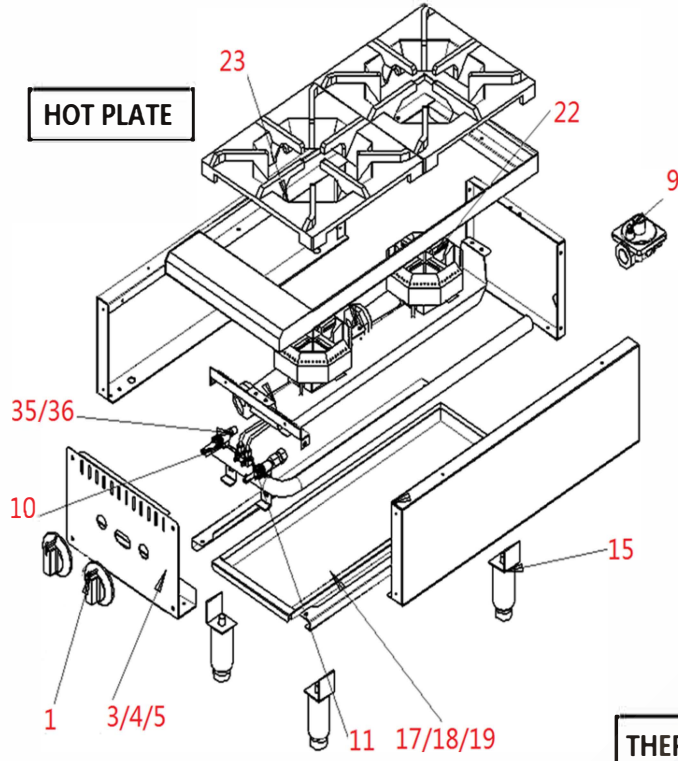

HOT PLATE

MANUAL GRIDDLE

THERMOSTAT GRIDDLE

CHARBROILER

**GAS SYSTEM DETAIL FOR 36" GRIDDLE
(OTHER SIZES HAVE SIMILAR STRUCTURE AND PARTS)**

28: a*1+b*1+c*1

29: d*1+e*3+f*1+g*2+h*1

30: j*2+k*2+m*3

LABEL NO.	MVP ITEM NUM	MVP PART NO. DESCRIPTION
1	1190295	KNOB
2	1190299	KNOB, T-STAT GRIDDLE
3	1190185	FRONT PANEL- 2 BURNER HOTPLATE
4	1190190	FRONT PANEL- 4 BURNER HOTPLATE
5	1190205	FRONT PANEL- 6 BURNER HOTPLATE
6	1190241	CONTROL PANEL, 24" T-STAT GRIDDLE W MYLAR
7	1190246	CONTROL PANEL, 36" T-STAT GRIDDLE W MYLAR
8	1190251	CONTROL PANEL, 48" T-STAT GRIDDLE W MYLAR
9	1190128	REGULATOR
10	1190124	MANUAL GAS VALVE A18
11	1190318	PILOT VALVE AP6 (HOTPLATE)
12	1190123	PILOT VALVE AP7 (GRIDDLE, C'BROILER)
13	1190033	THERMOSTAT- T-STAT GRIDDLE
14	1190041	SAFETY VALVE, T-STAT GRIDDLE
15	1190043	4" ADJUSTABLE LEG
16	1190045	DIAL: 200-450F, T-STAT GRIDDLE
17	1190174	DROP PAN- 2 BURNER HOTPLATE
18	1190175	DROP PAN- 4 BURNER HOTPLATE
19	1190177	DROP PAN- 6 BURNER HOTPLATE
20	1190042	GREASE DRAWER, T-STAT GRIDDLE
21	1190323	GRATE - CHARBROILER
22	1190320	BURNER FOR HOTPLATE
23	1190324	GRATE FOR HOTPLATE
24	1190034	"U" BURNER-GRIDDLE & C'BROILER
25	1190255	SS RADIANT - CHARBROILER
26	1190257	FRONT PANEL- 24" CHARBROILER
27	1190262	FRONT PANEL- 36" CHARBROILER
28	1190288	T STAT GRIDDLE PILOT KIT FOR SINGLE PILOTS
29	1190287	T STAT GRIDDLE TUBING KIT FOR 3 BURNERS
30	1190286	T STAT GRIDDLE FITTINGS KIT FOR 3 BURNERS
31	1190312	ORIFICE #39-GRIDDLE,MANUAL-NAT KIT OF 5
32	1190314	ORIFICE #50-GRIDDLE,MANUAL- LP KIT OF 5
33	1190315	ORIFICE #34-GRIDDLE,T'STAT-NAT KIT OF 5
34	1190316	ORIFICE #52-GRIDDLE,T'STAT- LP KIT OF 5
35	1190317	ORIFICE #43 (HOTPLATE, NAT GAS)KIT OF 5
36	1190308	ORIFICE #53 (HOTPLATE, LP GAS)KIT OF 5
37	1190309	ORIFICE #36 (CHARBROILER, NAT GAS)KIT OF 5
38	1190310	ORIFICE #49 (CHARBROILER, LP GAS)KIT OF 5
39	1190254	DROP PAN FOR 24 CHARBROILER
40	1190256	DROP PAN FOR 36 CHARBROILER
41	1190267	DROP PAN FOR 48 CHARBROILER
42	1190237	DROP PAN FOR GRIDDLE