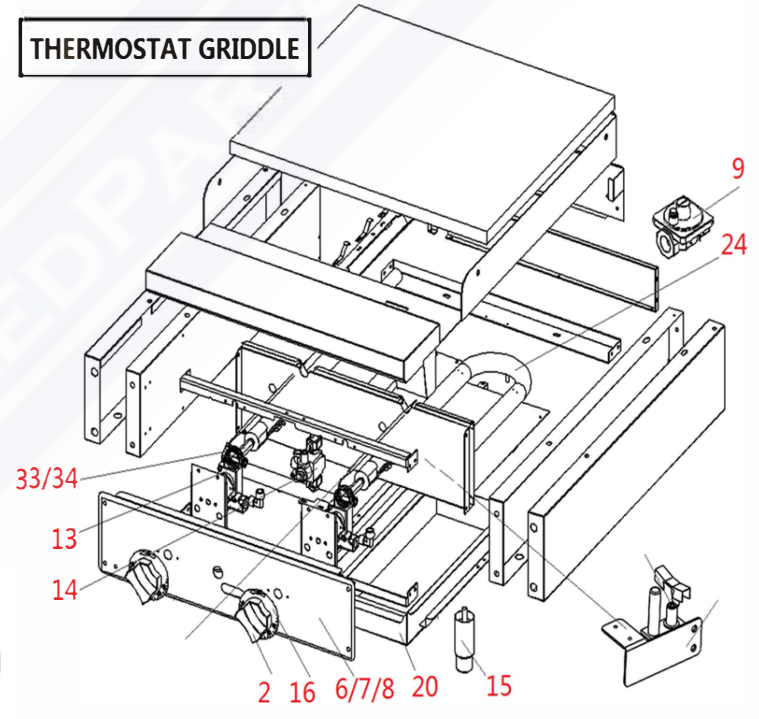

HOT PLATE

MANUAL GRIDDLE

THERMOSTAT GRIDDLE

CHARBROILER

**GAS SYSTEM DETAIL FOR 36" GRIDDLE
(OTHER SIZES HAVE SIMILAR STRUCTURE AND PARTS)**

28: a*1+b*1+c*1

29: d*1+e*3+f*1+g*2+h*1

30: j*2+k*2+m*3

LABEL NO.	MVP ITEM NUM	MVP PART NO. DESCRIPTION
1	1190295	KNOB
2	1190299	KNOB, T-STAT GRIDDLE
3	1190185	FRONT PANEL- 2 BURNER HOTPLATE
4	1190190	FRONT PANEL- 4 BURNER HOTPLATE
5	1190205	FRONT PANEL- 6 BURNER HOTPLATE
6	1190241	CONTROL PANEL, 24" T-STAT GRIDDLE W MYLAR
7	1190246	CONTROL PANEL, 36" T-STAT GRIDDLE W MYLAR
8	1190251	CONTROL PANEL, 48" T-STAT GRIDDLE W MYLAR
9	1190128	REGULATOR
10	1190124	MANUAL GAS VALVE A18
11	1190318	PILOT VALVE AP6 (HOTPLATE)
12	1190123	PILOT VALVE AP7 (GRIDDLE, C'BROILER)
13	1190033	THERMOSTAT- T-STAT GRIDDLE
14	1190041	SAFETY VALVE, T-STAT GRIDDLE
15	1190043	4" ADJUSTABLE LEG
16	1190045	DIAL: 200-450F, T-STAT GRIDDLE
17	1190174	DROP PAN- 2 BURNER HOTPLATE
18	1190175	DROP PAN- 4 BURNER HOTPLATE
19	1190177	DROP PAN- 6 BURNER HOTPLATE
20	1190042	GREASE DRAWER, T-STAT GRIDDLE
21	1190323	GRATE - CHARBROILER
22	1190320	BURNER FOR HOTPLATE
23	1190324	GRATE FOR HOTPLATE
24	1190034	"U" BURNER-GRIDDLE & C'BROILER
25	1190255	SS RADIANT - CHARBROILER
26	1190257	FRONT PANEL- 24" CHARBROILER
27	1190262	FRONT PANEL- 36" CHARBROILER
28	1190288	T STAT GRIDDLE PILOT KIT FOR SINGLE PILOTS
29	1190287	T STAT GRIDDLE TUBING KIT FOR 3 BURNERS
30	1190286	T STAT GRIDDLE FITTINGS KIT FOR 3 BURNERS
31	1190312	ORIFICE #39-GRIDDLE,MANUAL-NAT KIT OF 5
32	1190314	ORIFICE #50-GRIDDLE,MANUAL- LP KIT OF 5
33	1190315	ORIFICE #34-GRIDDLE,T'STAT-NAT KIT OF 5
34	1190316	ORIFICE #52-GRIDDLE,T'STAT- LP KIT OF 5
35	1190317	ORIFICE #43 (HOTPLATE, NAT GAS)KIT OF 5
36	1190308	ORIFICE #53 (HOTPLATE, LP GAS)KIT OF 5
37	1190309	ORIFICE #36 (CHARBROILER, NAT GAS)KIT OF 5
38	1190310	ORIFICE #49 (CHARBROILER, LP GAS)KIT OF 5
39	1190254	DROP PAN FOR 24 CHARBROILER
40	1190256	DROP PAN FOR 36 CHARBROILER
41	1190267	DROP PAN FOR 48 CHARBROILER
42	1190237	DROP PAN FOR GRIDDLE