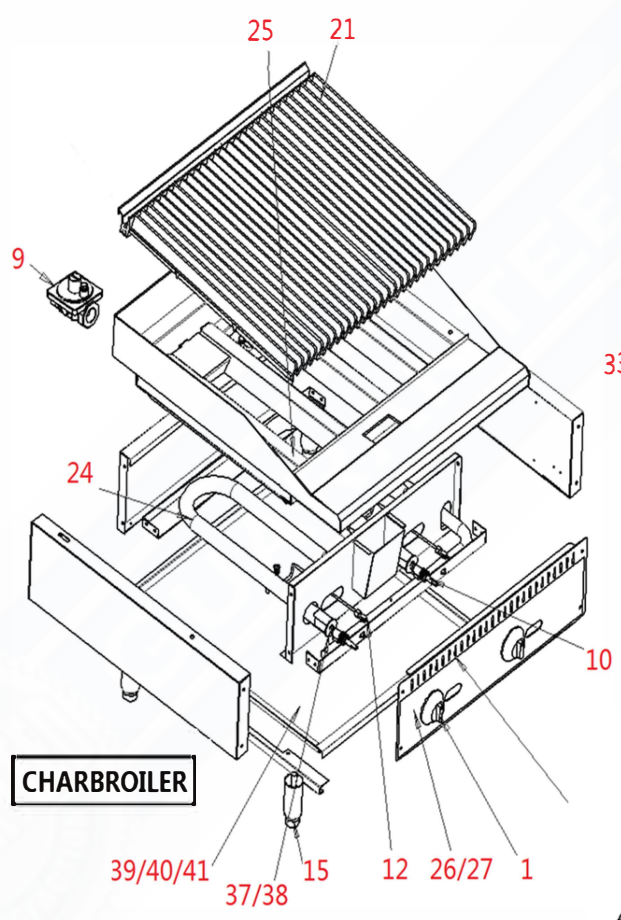

HOT PLATE

MANUAL GRIDDLE

THERMOSTAT GRIDDLE

CHARBROILER

**GAS SYSTEM DETAIL FOR 36" GRIDDLE
(OTHER SIZES HAVE SIMILAR STRUCTURE AND PARTS)**

28: a*1+b*1+c*1

29: d*1+e*3+f*1+g*2+h*1

30: j*2+k*2+m*3

LABEL NO.	MVP ITEM NUM	MVP PART NO. DESCRIPTION
1	1190295	KNOB
2	1190299	KNOB, T-STAT GRIDDLE
3	1190185	FRONT PANEL- 2 BURNER HOTPLATE
4	1190190	FRONT PANEL- 4 BURNER HOTPLATE
5	1190205	FRONT PANEL- 6 BURNER HOTPLATE
6	1190241	CONTROL PANEL, 24" T-STAT GRIDDLE W MYLAR
7	1190246	CONTROL PANEL, 36" T-STAT GRIDDLE W MYLAR
8	1190251	CONTROL PANEL, 48" T-STAT GRIDDLE W MYLAR
9	1190128	REGULATOR
10	1190124	MANUAL GAS VALVE A18
11	1190318	PILOT VALVE AP6 (HOTPLATE)
12	1190123	PILOT VALVE AP7 (GRIDDLE, C'BROILER)
13	1190033	THERMOSTAT- T-STAT GRIDDLE
14	1190041	SAFETY VALVE, T-STAT GRIDDLE
15	1190043	4" ADJUSTABLE LEG
16	1190045	DIAL: 200-450F, T-STAT GRIDDLE
17	1190174	DROP PAN- 2 BURNER HOTPLATE
18	1190175	DROP PAN- 4 BURNER HOTPLATE
19	1190177	DROP PAN- 6 BURNER HOTPLATE
20	1190042	GREASE DRAWER, T-STAT GRIDDLE
21	1190323	GRATE - CHARBROILER
22	1190320	BURNER FOR HOTPLATE
23	1190324	GRATE FOR HOTPLATE
24	1190034	"U" BURNER-GRIDDLE & C'BROILER
25	1190255	SS RADIANT - CHARBROILER
26	1190257	FRONT PANEL- 24" CHARBROILER
27	1190262	FRONT PANEL- 36" CHARBROILER
28	1190288	T STAT GRIDDLE PILOT KIT FOR SINGLE PILOTS
29	1190287	T STAT GRIDDLE TUBING KIT FOR 3 BURNERS
30	1190286	T STAT GRIDDLE FITTINGS KIT FOR 3 BURNERS
31	1190312	ORIFICE #39-GRIDDLE,MANUAL-NAT KIT OF 5
32	1190314	ORIFICE #50-GRIDDLE,MANUAL- LP KIT OF 5
33	1190315	ORIFICE #34-GRIDDLE,T'STAT-NAT KIT OF 5
34	1190316	ORIFICE #52-GRIDDLE,T'STAT- LP KIT OF 5
35	1190317	ORIFICE #43 (HOTPLATE, NAT GAS)KIT OF 5
36	1190308	ORIFICE #53 (HOTPLATE, LP GAS)KIT OF 5
37	1190309	ORIFICE #36 (CHARBROILER, NAT GAS)KIT OF 5
38	1190310	ORIFICE #49 (CHARBROILER, LP GAS)KIT OF 5
39	1190254	DROP PAN FOR 24 CHARBROILER
40	1190256	DROP PAN FOR 36 CHARBROILER
41	1190267	DROP PAN FOR 48 CHARBROILER
42	1190237	DROP PAN FOR GRIDDLE