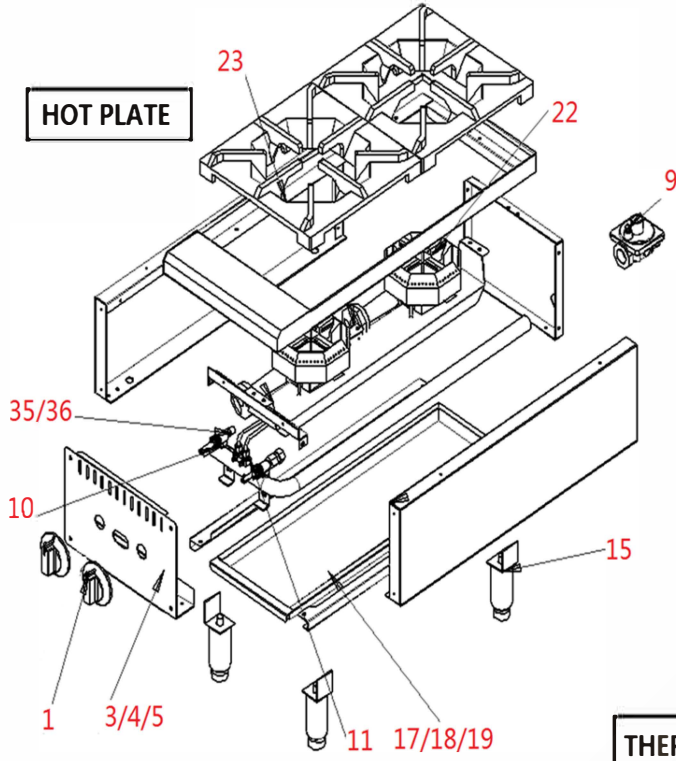

HOT PLATE

MANUAL GRIDDLE

THERMOSTAT GRIDDLE

CHARBROILER

**GAS SYSTEM DETAIL FOR 36" GRIDDLE
(OTHER SIZES HAVE SIMILAR STRUCTURE AND PARTS)**

28: a*1+b*1+c*1

29: d*1+e*3+f*1+g*2+h*1

30: j*2+k*2+m*3

LABEL NO.	MVP ITEM NUM	MVP PART NO. DESCRIPTION
1	1190295	KNOB
2	1190299	KNOB, T-STAT GRIDDLE
3	1190185	FRONT PANEL- 2 BURNER HOTPLATE
4	1190190	FRONT PANEL- 4 BURNER HOTPLATE
5	1190205	FRONT PANEL- 6 BURNER HOTPLATE
6	1190241	CONTROL PANEL, 24" T-STAT GRIDDLE W MYLAR
7	1190246	CONTROL PANEL, 36" T-STAT GRIDDLE W MYLAR
8	1190251	CONTROL PANEL, 48" T-STAT GRIDDLE W MYLAR
9	1190128	REGULATOR
10	1190124	MANUAL GAS VALVE A18
11	1190318	PILOT VALVE AP6 (HOTPLATE)
12	1190123	PILOT VALVE AP7 (GRIDDLE, C'BROILER)
13	1190033	THERMOSTAT- T-STAT GRIDDLE
14	1190041	SAFETY VALVE, T-STAT GRIDDLE
15	1190043	4" ADJUSTABLE LEG
16	1190045	DIAL: 200-450F, T-STAT GRIDDLE
17	1190174	DROP PAN- 2 BURNER HOTPLATE
18	1190175	DROP PAN- 4 BURNER HOTPLATE
19	1190177	DROP PAN- 6 BURNER HOTPLATE
20	1190042	GREASE DRAWER, T-STAT GRIDDLE
21	1190323	GRATE - CHARBROILER
22	1190320	BURNER FOR HOTPLATE
23	1190324	GRATE FOR HOTPLATE
24	1190034	"U" BURNER-GRIDDLE & C'BROILER
25	1190255	SS RADIANT - CHARBROILER
26	1190257	FRONT PANEL- 24" CHARBROILER
27	1190262	FRONT PANEL- 36" CHARBROILER
28	1190288	T STAT GRIDDLE PILOT KIT FOR SINGLE PILOTS
29	1190287	T STAT GRIDDLE TUBING KIT FOR 3 BURNERS
30	1190286	T STAT GRIDDLE FITTINGS KIT FOR 3 BURNERS
31	1190312	ORIFICE #39-GRIDDLE,MANUAL-NAT KIT OF 5
32	1190314	ORIFICE #50-GRIDDLE,MANUAL- LP KIT OF 5
33	1190315	ORIFICE #34-GRIDDLE,T'STAT-NAT KIT OF 5
34	1190316	ORIFICE #52-GRIDDLE,T'STAT- LP KIT OF 5
35	1190317	ORIFICE #43 (HOTPLATE, NAT GAS)KIT OF 5
36	1190308	ORIFICE #53 (HOTPLATE, LP GAS)KIT OF 5
37	1190309	ORIFICE #36 (CHARBROILER, NAT GAS)KIT OF 5
38	1190310	ORIFICE #49 (CHARBROILER, LP GAS)KIT OF 5
39	1190254	DROP PAN FOR 24 CHARBROILER
40	1190256	DROP PAN FOR 36 CHARBROILER
41	1190267	DROP PAN FOR 48 CHARBROILER
42	1190237	DROP PAN FOR GRIDDLE