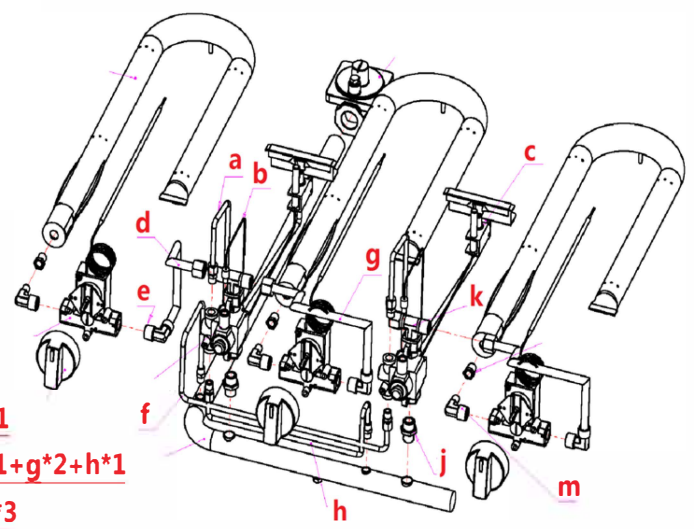

HOT PLATE

MANUAL GRIDDLE

THERMOSTAT GRIDDLE

CHARBROILER

**GAS SYSTEM DETAIL FOR 36" GRIDDLE
(OTHER SIZES HAVE SIMILAR STRUCTURE AND PARTS)**

28: a*1+b*1+c*1

29: d*1+e*3+f*1+g*2+h*1

30: j*2+k*2+m*3

LABEL NO.	MVP ITEM NUM	MVP PART NO. DESCRIPTION
1	1190295	KNOB
2	1190299	KNOB, T-STAT GRIDDLE
3	1190185	FRONT PANEL- 2 BURNER HOTPLATE
4	1190190	FRONT PANEL- 4 BURNER HOTPLATE
5	1190205	FRONT PANEL- 6 BURNER HOTPLATE
6	1190241	CONTROL PANEL, 24" T-STAT GRIDDLE W MYLAR
7	1190246	CONTROL PANEL, 36" T-STAT GRIDDLE W MYLAR
8	1190251	CONTROL PANEL, 48" T-STAT GRIDDLE W MYLAR
9	1190128	REGULATOR
10	1190124	MANUAL GAS VALVE A18
11	1190318	PILOT VALVE AP6 (HOTPLATE)
12	1190123	PILOT VALVE AP7 (GRIDDLE, C'BROILER)
13	1190033	THERMOSTAT- T-STAT GRIDDLE
14	1190041	SAFETY VALVE, T-STAT GRIDDLE
15	1190043	4" ADJUSTABLE LEG
16	1190045	DIAL: 200-450F, T-STAT GRIDDLE
17	1190174	DROP PAN- 2 BURNER HOTPLATE
18	1190175	DROP PAN- 4 BURNER HOTPLATE
19	1190177	DROP PAN- 6 BURNER HOTPLATE
20	1190042	GREASE DRAWER, T-STAT GRIDDLE
21	1190323	GRATE - CHARBROILER
22	1190320	BURNER FOR HOTPLATE
23	1190324	GRATE FOR HOTPLATE
24	1190034	"U" BURNER-GRIDDLE & C'BROILER
25	1190255	SS RADIANT - CHARBROILER
26	1190257	FRONT PANEL- 24" CHARBROILER
27	1190262	FRONT PANEL- 36" CHARBROILER
28	1190288	T STAT GRIDDLE PILOT KIT FOR SINGLE PILOTS
29	1190287	T STAT GRIDDLE TUBING KIT FOR 3 BURNERS
30	1190286	T STAT GRIDDLE FITTINGS KIT FOR 3 BURNERS
31	1190312	ORIFICE #39-GRIDDLE,MANUAL-NAT KIT OF 5
32	1190314	ORIFICE #50-GRIDDLE,MANUAL- LP KIT OF 5
33	1190315	ORIFICE #34-GRIDDLE,T'STAT-NAT KIT OF 5
34	1190316	ORIFICE #52-GRIDDLE,T'STAT- LP KIT OF 5
35	1190317	ORIFICE #43 (HOTPLATE, NAT GAS)KIT OF 5
36	1190308	ORIFICE #53 (HOTPLATE, LP GAS)KIT OF 5
37	1190309	ORIFICE #36 (CHARBROILER, NAT GAS)KIT OF 5
38	1190310	ORIFICE #49 (CHARBROILER, LP GAS)KIT OF 5
39	1190254	DROP PAN FOR 24 CHARBROILER
40	1190256	DROP PAN FOR 36 CHARBROILER
41	1190267	DROP PAN FOR 48 CHARBROILER
42	1190237	DROP PAN FOR GRIDDLE