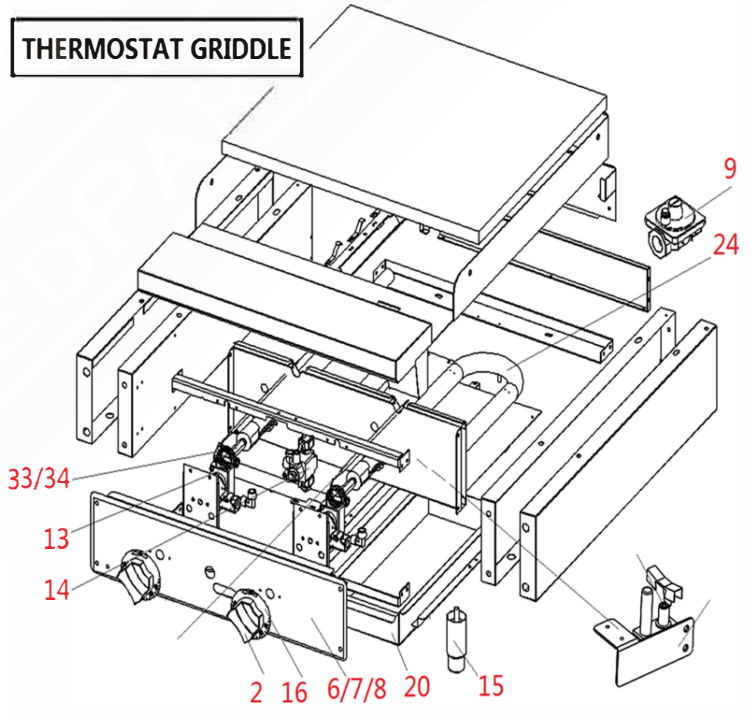

HOT PLATE

MANUAL GRIDDLE

THERMOSTAT GRIDDLE

CHARBROILER

**GAS SYSTEM DETAIL FOR 36" GRIDDLE
(OTHER SIZES HAVE SIMILAR STRUCTURE AND PARTS)**

28: a*1+b*1+c*1

29: d*1+e*3+f*1+g*2+h*1

30: j*2+k*2+m*3

LABEL NO.	MVP ITEM NUM	MVP PART NO. DESCRIPTION
1	1190295	KNOB
2	1190299	KNOB, T-STAT GRIDDLE
3	1190185	FRONT PANEL- 2 BURNER HOTPLATE
4	1190190	FRONT PANEL- 4 BURNER HOTPLATE
5	1190205	FRONT PANEL- 6 BURNER HOTPLATE
6	1190241	CONTROL PANEL, 24" T-STAT GRIDDLE W MYLAR
7	1190246	CONTROL PANEL, 36" T-STAT GRIDDLE W MYLAR
8	1190251	CONTROL PANEL, 48" T-STAT GRIDDLE W MYLAR
9	1190128	REGULATOR
10	1190124	MANUAL GAS VALVE A18
11	1190318	PILOT VALVE AP6 (HOTPLATE)
12	1190123	PILOT VALVE AP7 (GRIDDLE, C'BROILER)
13	1190033	THERMOSTAT- T-STAT GRIDDLE
14	1190041	SAFETY VALVE, T-STAT GRIDDLE
15	1190043	4" ADJUSTABLE LEG
16	1190045	DIAL: 200-450F, T-STAT GRIDDLE
17	1190174	DROP PAN- 2 BURNER HOTPLATE
18	1190175	DROP PAN- 4 BURNER HOTPLATE
19	1190177	DROP PAN- 6 BURNER HOTPLATE
20	1190042	GREASE DRAWER, T-STAT GRIDDLE
21	1190323	GRATE - CHARBROILER
22	1190320	BURNER FOR HOTPLATE
23	1190324	GRATE FOR HOTPLATE
24	1190034	"U" BURNER-GRIDDLE & C'BROILER
25	1190255	SS RADIANT - CHARBROILER
26	1190257	FRONT PANEL- 24" CHARBROILER
27	1190262	FRONT PANEL- 36" CHARBROILER
28	1190288	T STAT GRIDDLE PILOT KIT FOR SINGLE PILOTS
29	1190287	T STAT GRIDDLE TUBING KIT FOR 3 BURNERS
30	1190286	T STAT GRIDDLE FITTINGS KIT FOR 3 BURNERS
31	1190312	ORIFICE #39-GRIDDLE,MANUAL-NAT KIT OF 5
32	1190314	ORIFICE #50-GRIDDLE,MANUAL- LP KIT OF 5
33	1190315	ORIFICE #34-GRIDDLE,T'STAT-NAT KIT OF 5
34	1190316	ORIFICE #52-GRIDDLE,T'STAT- LP KIT OF 5
35	1190317	ORIFICE #43 (HOTPLATE, NAT GAS)KIT OF 5
36	1190308	ORIFICE #53 (HOTPLATE, LP GAS)KIT OF 5
37	1190309	ORIFICE #36 (CHARBROILER, NAT GAS)KIT OF 5
38	1190310	ORIFICE #49 (CHARBROILER, LP GAS)KIT OF 5
39	1190254	DROP PAN FOR 24 CHARBROILER
40	1190256	DROP PAN FOR 36 CHARBROILER
41	1190267	DROP PAN FOR 48 CHARBROILER
42	1190237	DROP PAN FOR GRIDDLE