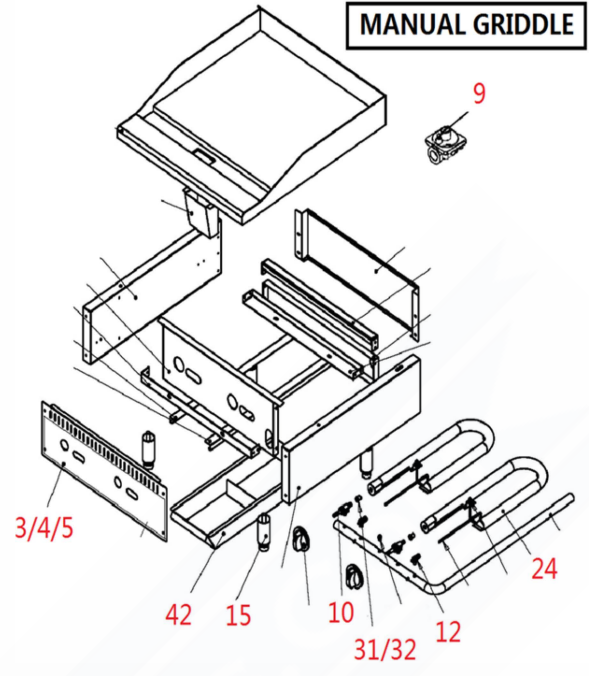

HOT PLATE

MANUAL GRIDDLE

THERMOSTAT GRIDDLE

CHARBROILER

**GAS SYSTEM DETAIL FOR 36" GRIDDLE
(OTHER SIZES HAVE SIMILAR STRUCTURE AND PARTS)**

28: a*1+b*1+c*1

29: d*1+e*3+f*1+g*2+h*1

30: j*2+k*2+m*3

LABEL NO.	MVP ITEM NUM	MVP PART NO. DESCRIPTION
1	1190295	KNOB
2	1190299	KNOB, T-STAT GRIDDLE
3	1190185	FRONT PANEL- 2 BURNER HOTPLATE
4	1190190	FRONT PANEL- 4 BURNER HOTPLATE
5	1190205	FRONT PANEL- 6 BURNER HOTPLATE
6	1190241	CONTROL PANEL, 24" T-STAT GRIDDLE W MYLAR
7	1190246	CONTROL PANEL, 36" T-STAT GRIDDLE W MYLAR
8	1190251	CONTROL PANEL, 48" T-STAT GRIDDLE W MYLAR
9	1190128	REGULATOR
10	1190124	MANUAL GAS VALVE A18
11	1190318	PILOT VALVE AP6 (HOTPLATE)
12	1190123	PILOT VALVE AP7 (GRIDDLE, C'BROILER)
13	1190033	THERMOSTAT- T-STAT GRIDDLE
14	1190041	SAFETY VALVE, T-STAT GRIDDLE
15	1190043	4" ADJUSTABLE LEG
16	1190045	DIAL: 200-450F, T-STAT GRIDDLE
17	1190174	DROP PAN- 2 BURNER HOTPLATE
18	1190175	DROP PAN- 4 BURNER HOTPLATE
19	1190177	DROP PAN- 6 BURNER HOTPLATE
20	1190042	GREASE DRAWER, T-STAT GRIDDLE
21	1190323	GRATE - CHARBROILER
22	1190320	BURNER FOR HOTPLATE
23	1190324	GRATE FOR HOTPLATE
24	1190034	"U" BURNER-GRIDDLE & C'BROILER
25	1190255	SS RADIANT - CHARBROILER
26	1190257	FRONT PANEL- 24" CHARBROILER
27	1190262	FRONT PANEL- 36" CHARBROILER
28	1190288	T STAT GRIDDLE PILOT KIT FOR SINGLE PILOTS
29	1190287	T STAT GRIDDLE TUBING KIT FOR 3 BURNERS
30	1190286	T STAT GRIDDLE FITTINGS KIT FOR 3 BURNERS
31	1190312	ORIFICE #39-GRIDDLE,MANUAL-NAT KIT OF 5
32	1190314	ORIFICE #50-GRIDDLE,MANUAL- LP KIT OF 5
33	1190315	ORIFICE #34-GRIDDLE,T'STAT-NAT KIT OF 5
34	1190316	ORIFICE #52-GRIDDLE,T'STAT- LP KIT OF 5
35	1190317	ORIFICE #43 (HOTPLATE, NAT GAS)KIT OF 5
36	1190308	ORIFICE #53 (HOTPLATE, LP GAS)KIT OF 5
37	1190309	ORIFICE #36 (CHARBROILER, NAT GAS)KIT OF 5
38	1190310	ORIFICE #49 (CHARBROILER, LP GAS)KIT OF 5
39	1190254	DROP PAN FOR 24 CHARBROILER
40	1190256	DROP PAN FOR 36 CHARBROILER
41	1190267	DROP PAN FOR 48 CHARBROILER
42	1190237	DROP PAN FOR GRIDDLE