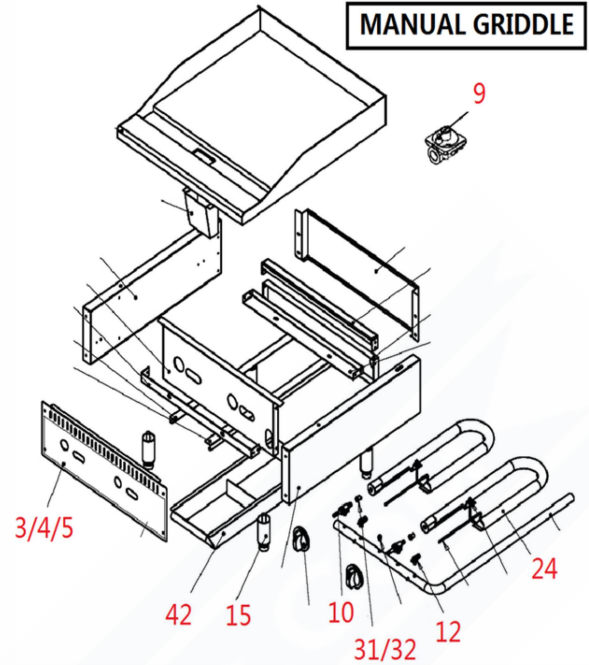

HOT PLATE

MANUAL GRIDDLE

THERMOSTAT GRIDDLE

CHARBROILER

**GAS SYSTEM DETAIL FOR 36" GRIDDLE
(OTHER SIZES HAVE SIMILAR STRUCTURE AND PARTS)**

28: a*1+b*1+c*1

29: d*1+e*3+f*1+g*2+h*1

30: j*2+k*2+m*3

LABEL NO.	MVP ITEM NUM	MVP PART NO. DESCRIPTION
1	1190295	KNOB
2	1190299	KNOB, T-STAT GRIDDLE
3	1190185	FRONT PANEL- 2 BURNER HOTPLATE
4	1190190	FRONT PANEL- 4 BURNER HOTPLATE
5	1190205	FRONT PANEL- 6 BURNER HOTPLATE
6	1190241	CONTROL PANEL, 24" T-STAT GRIDDLE W MYLAR
7	1190246	CONTROL PANEL, 36" T-STAT GRIDDLE W MYLAR
8	1190251	CONTROL PANEL, 48" T-STAT GRIDDLE W MYLAR
9	1190128	REGULATOR
10	1190124	MANUAL GAS VALVE A18
11	1190318	PILOT VALVE AP6 (HOTPLATE)
12	1190123	PILOT VALVE AP7 (GRIDDLE, C'BROILER)
13	1190033	THERMOSTAT- T-STAT GRIDDLE
14	1190041	SAFETY VALVE, T-STAT GRIGGLE
15	1190043	4" ADJUSTABLE LEG
16	1190045	DIAL: 200-450F, T-STAT GRIDDLE
17	1190174	DROP PAN- 2 BURNER HOTPLATE
18	1190175	DROP PAN- 4 BURNER HOTPLATE
19	1190177	DROP PAN- 6 BURNER HOTPLATE
20	1190042	GREASE DRAWER, T-STAT GRIDDLE
21	1190323	GRATE - CHARBROILER
22	1190320	BURNER FOR HOTPLATE
23	1190324	GRATE FOR HOTPLATE
24	1190034	"U" BURNER-GRIDDLE & C'BROILER
25	1190255	SS RADIANT - CHARBROILER
26	1190257	FRONT PANEL- 24" CHARBROILER
27	1190262	FRONT PANEL- 36" CHARBROILER
28	1190288	T STAT GRIDDLE PILOT KIT FOR SINGLE PILOTS
29	1190287	T STAT GRIDDLE TUBING KIT FOR 3 BURNERS
30	1190286	T STAT GRIDDLE FITTINGS KIT FOR 3 BURNERS
31	1190312	ORIFICE #39-GRIDDLE,MANUAL-NAT KIT OF 5
32	1190314	ORIFICE #50-GRIDDLE,MANUAL- LP KIT OF 5
33	1190315	ORIFICE #34-GRIDDLE,T'STAT-NAT KIT OF 5
34	1190316	ORIFICE #52-GRIDDLE,T'STAT- LP KIT OF 5
35	1190317	ORIFICE #43 (HOTPLATE, NAT GAS)KIT OF 5
36	1190308	ORIFICE #53 (HOTPLATE, LP GAS)KIT OF 5
37	1190309	ORIFICE #36 (CHARBROILER, NAT GAS)KIT OF 5
38	1190310	ORIFICE #49 (CHARBROILER, LP GAS)KIT OF 5
39	1190254	DROP PAN FOR 24 CHARBROLIER
40	1190256	DROP PAN FOR 36 CHARBROLIER
41	1190267	DROP PAN FOR 48 CHARBROILER
42	1190237	DROP PAN FOR GRIDDLE