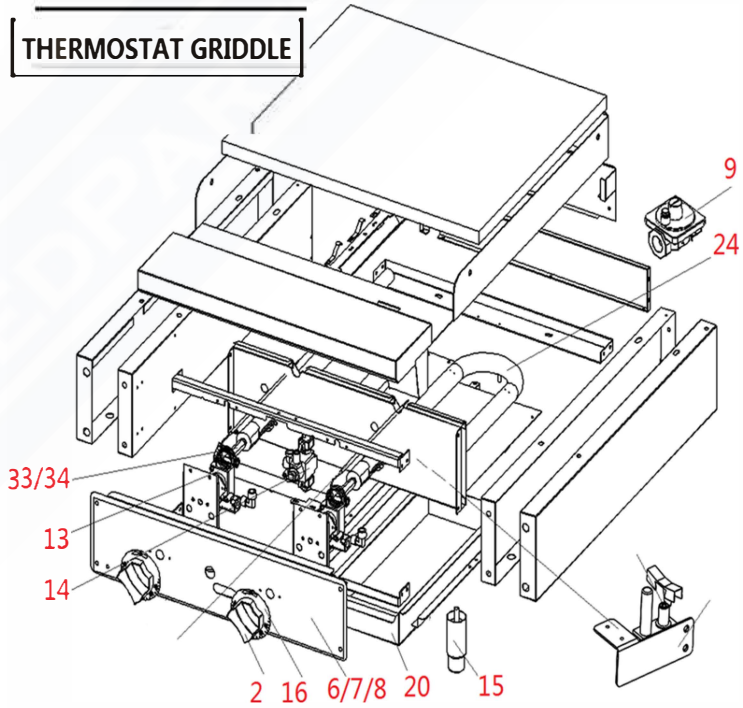

HOT PLATE

MANUAL GRIDDLE

THERMOSTAT GRIDDLE

CHARBROILER

**GAS SYSTEM DETAIL FOR 36" GRIDDLE
(OTHER SIZES HAVE SIMILAR STRUCTURE AND PARTS)**

28: a*1+b*1+c*1

29: d*1+e*3+f*1+g*2+h*1

30: j*2+k*2+m*3

LABEL NO.	MVP ITEM NUM	MVP PART NO. DESCRIPTION
1	1190295	KNOB
2	1190299	KNOB, T-STAT GRIDDLE
3	1190185	FRONT PANEL- 2 BURNER HOTPLATE
4	1190190	FRONT PANEL- 4 BURNER HOTPLATE
5	1190205	FRONT PANEL- 6 BURNER HOTPLATE
6	1190241	CONTROL PANEL, 24" T-STAT GRIDDLE W MYLAR
7	1190246	CONTROL PANEL, 36" T-STAT GRIDDLE W MYLAR
8	1190251	CONTROL PANEL, 48" T-STAT GRIDDLE W MYLAR
9	1190128	REGULATOR
10	1190124	MANUAL GAS VALVE A18
11	1190318	PILOT VALVE AP6 (HOTPLATE)
12	1190123	PILOT VALVE AP7 (GRIDDLE, C'BROILER)
13	1190033	THERMOSTAT- T-STAT GRIDDLE
14	1190041	SAFETY VALVE, T-STAT GRIGGLE
15	1190043	4" ADJUSTABLE LEG
16	1190045	DIAL: 200-450F, T-STAT GRIDDLE
17	1190174	DROP PAN- 2 BURNER HOTPLATE
18	1190175	DROP PAN- 4 BURNER HOTPLATE
19	1190177	DROP PAN- 6 BURNER HOTPLATE
20	1190042	GREASE DRAWER, T-STAT GRIDDLE
21	1190323	GRATE - CHARBROILER
22	1190320	BURNER FOR HOTPLATE
23	1190324	GRATE FOR HOTPLATE
24	1190034	"U" BURNER-GRIDDLE & C'BROILER
25	1190255	SS RADIANT - CHARBROILER
26	1190257	FRONT PANEL- 24" CHARBROILER
27	1190262	FRONT PANEL- 36" CHARBROILER
28	1190288	T STAT GRIDDLE PILOT KIT FOR SINGLE PILOTS
29	1190287	T STAT GRIDDLE TUBING KIT FOR 3 BURNERS
30	1190286	T STAT GRIDDLE FITTINGS KIT FOR 3 BURNERS
31	1190312	ORIFICE #39-GRIDDLE,MANUAL-NAT KIT OF 5
32	1190314	ORIFICE #50-GRIDDLE,MANUAL- LP KIT OF 5
33	1190315	ORIFICE #34-GRIDDLE,T'STAT-NAT KIT OF 5
34	1190316	ORIFICE #52-GRIDDLE,T'STAT- LP KIT OF 5
35	1190317	ORIFICE #43 (HOTPLATE, NAT GAS)KIT OF 5
36	1190308	ORIFICE #53 (HOTPLATE, LP GAS)KIT OF 5
37	1190309	ORIFICE #36 (CHARBROILER, NAT GAS)KIT OF 5
38	1190310	ORIFICE #49 (CHARBROILER, LP GAS)KIT OF 5
39	1190254	DROP PAN FOR 24 CHARBROLIER
40	1190256	DROP PAN FOR 36 CHARBROLIER
41	1190267	DROP PAN FOR 48 CHARBROILER
42	1190237	DROP PAN FOR GRIDDLE