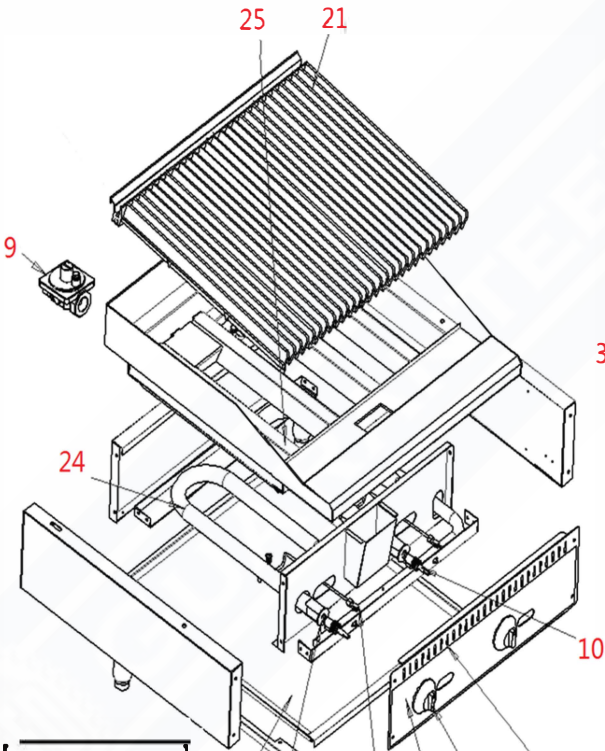

HOT PLATE

MANUAL GRIDDLE

THERMOSTAT GRIDDLE

CHARBROILER

**GAS SYSTEM DETAIL FOR 36" GRIDDLE
(OTHER SIZES HAVE SIMILAR STRUCTURE AND PARTS)**

28: a*1+b*1+c*1

29: d*1+e*3+f*1+g*2+h*1

30: j*2+k*2+m*3

LABEL NO.	MVP ITEM NUM	MVP PART NO. DESCRIPTION
1	1190295	KNOB
2	1190299	KNOB, T-STAT GRIDDLE
3	1190185	FRONT PANEL- 2 BURNER HOTPLATE
4	1190190	FRONT PANEL- 4 BURNER HOTPLATE
5	1190205	FRONT PANEL- 6 BURNER HOTPLATE
6	1190241	CONTROL PANEL, 24" T-STAT GRIDDLE W MYLAR
7	1190246	CONTROL PANEL, 36" T-STAT GRIDDLE W MYLAR
8	1190251	CONTROL PANEL, 48" T-STAT GRIDDLE W MYLAR
9	1190128	REGULATOR
10	1190124	MANUAL GAS VALVE A18
11	1190318	PILOT VALVE AP6 (HOTPLATE)
12	1190123	PILOT VALVE AP7 (GRIDDLE, C'BROILER)
13	1190033	THERMOSTAT- T-STAT GRIDDLE
14	1190041	SAFETY VALVE, T-STAT GRIGGLE
15	1190043	4" ADJUSTABLE LEG
16	1190045	DIAL: 200-450F, T-STAT GRIDDLE
17	1190174	DROP PAN- 2 BURNER HOTPLATE
18	1190175	DROP PAN- 4 BURNER HOTPLATE
19	1190177	DROP PAN- 6 BURNER HOTPLATE
20	1190042	GREASE DRAWER, T-STAT GRIDDLE
21	1190323	GRATE - CHARBROILER
22	1190320	BURNER FOR HOTPLATE
23	1190324	GRATE FOR HOTPLATE
24	1190034	"U" BURNER-GRIDDLE & C'BROILER
25	1190255	SS RADIANT - CHARBROILER
26	1190257	FRONT PANEL- 24" CHARBROILER
27	1190262	FRONT PANEL- 36" CHARBROILER
28	1190288	T STAT GRIDDLE PILOT KIT FOR SINGLE PILOTS
29	1190287	T STAT GRIDDLE TUBING KIT FOR 3 BURNERS
30	1190286	T STAT GRIDDLE FITTINGS KIT FOR 3 BURNERS
31	1190312	ORIFICE #39-GRIDDLE,MANUAL-NAT KIT OF 5
32	1190314	ORIFICE #50-GRIDDLE,MANUAL- LP KIT OF 5
33	1190315	ORIFICE #34-GRIDDLE,T'STAT-NAT KIT OF 5
34	1190316	ORIFICE #52-GRIDDLE,T'STAT- LP KIT OF 5
35	1190317	ORIFICE #43 (HOTPLATE, NAT GAS)KIT OF 5
36	1190308	ORIFICE #53 (HOTPLATE, LP GAS)KIT OF 5
37	1190309	ORIFICE #36 (CHARBROILER, NAT GAS)KIT OF 5
38	1190310	ORIFICE #49 (CHARBROILER, LP GAS)KIT OF 5
39	1190254	DROP PAN FOR 24 CHARBROLIER
40	1190256	DROP PAN FOR 36 CHARBROLIER
41	1190267	DROP PAN FOR 48 CHARBROILER
42	1190237	DROP PAN FOR GRIDDLE