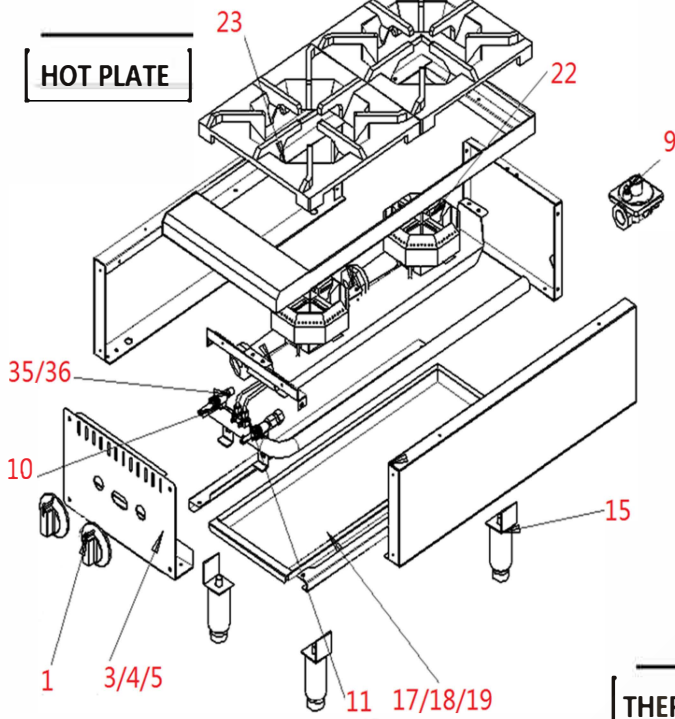

HOT PLATE

MANUAL GRIDDLE

THERMOSTAT GRIDDLE

CHARBROILER

**GAS SYSTEM DETAIL FOR 36" GRIDDLE
(OTHER SIZES HAVE SIMILAR STRUCTURE AND PARTS)**

28: a*1+b*1+c*1

29: d*1+e*3+f*1+g*2+h*1

30: j*2+k*2+m*3

LABEL NO.	MVP ITEM NUM	MVP PART NO. DESCRIPTION
1	1190295	KNOB
2	1190299	KNOB, T-STAT GRIDDLE
3	1190185	FRONT PANEL- 2 BURNER HOTPLATE
4	1190190	FRONT PANEL- 4 BURNER HOTPLATE
5	1190205	FRONT PANEL- 6 BURNER HOTPLATE
6	1190241	CONTROL PANEL, 24" T-STAT GRIDDLE W MYLAR
7	1190246	CONTROL PANEL, 36" T-STAT GRIDDLE W MYLAR
8	1190251	CONTROL PANEL, 48" T-STAT GRIDDLE W MYLAR
9	1190128	REGULATOR
10	1190124	MANUAL GAS VALVE A18
11	1190318	PILOT VALVE AP6 (HOTPLATE)
12	1190123	PILOT VALVE AP7 (GRIDDLE, C'BROILER)
13	1190033	THERMOSTAT- T-STAT GRIDDLE
14	1190041	SAFETY VALVE, T-STAT GRIGGLE
15	1190043	4" ADJUSTABLE LEG
16	1190045	DIAL: 200-450F, T-STAT GRIDDLE
17	1190174	DROP PAN- 2 BURNER HOTPLATE
18	1190175	DROP PAN- 4 BURNER HOTPLATE
19	1190177	DROP PAN- 6 BURNER HOTPLATE
20	1190042	GREASE DRAWER, T-STAT GRIDDLE
21	1190323	GRATE - CHARBROILER
22	1190320	BURNER FOR HOTPLATE
23	1190324	GRATE FOR HOTPLATE
24	1190034	"U" BURNER-GRIDDLE & C'BROILER
25	1190255	SS RADIANT - CHARBROILER
26	1190257	FRONT PANEL- 24" CHARBROILER
27	1190262	FRONT PANEL- 36" CHARBROILER
28	1190288	T STAT GRIDDLE PILOT KIT FOR SINGLE PILOTS
29	1190287	T STAT GRIDDLE TUBING KIT FOR 3 BURNERS
30	1190286	T STAT GRIDDLE FITTINGS KIT FOR 3 BURNERS
31	1190312	ORIFICE #39-GRIDDLE,MANUAL-NAT KIT OF 5
32	1190314	ORIFICE #50-GRIDDLE,MANUAL- LP KIT OF 5
33	1190315	ORIFICE #34-GRIDDLE,T'STAT-NAT KIT OF 5
34	1190316	ORIFICE #52-GRIDDLE,T'STAT- LP KIT OF 5
35	1190317	ORIFICE #43 (HOTPLATE, NAT GAS)KIT OF 5
36	1190308	ORIFICE #53 (HOTPLATE, LP GAS)KIT OF 5
37	1190309	ORIFICE #36 (CHARBROILER, NAT GAS)KIT OF 5
38	1190310	ORIFICE #49 (CHARBROILER, LP GAS)KIT OF 5
39	1190254	DROP PAN FOR 24 CHARBROLIER
40	1190256	DROP PAN FOR 36 CHARBROLIER
41	1190267	DROP PAN FOR 48 CHARBROILER
42	1190237	DROP PAN FOR GRIDDLE