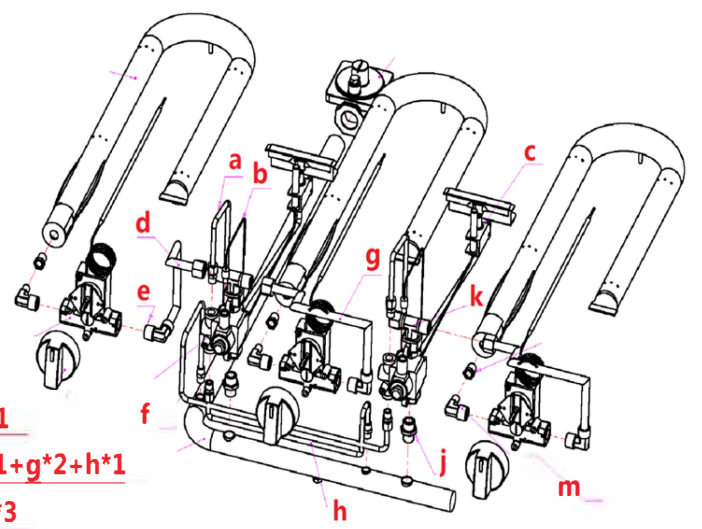

HOT PLATE

MANUAL GRIDDLE

THERMOSTAT GRIDDLE

CHARBROILER

**GAS SYSTEM DETAIL FOR 36" GRIDDLE
(OTHER SIZES HAVE SIMILAR STRUCTURE AND PARTS)**

28: a*1+b*1+c*1

29: d*1+e*3+f*1+g*2+h*1

30: j*2+k*2+m*3

LABEL NO.	MVP ITEM NUM	MVP PART NO. DESCRIPTION
1	1190295	KNOB
2	1190299	KNOB, T-STAT GRIDDLE
3	1190185	FRONT PANEL- 2 BURNER HOTPLATE
4	1190190	FRONT PANEL- 4 BURNER HOTPLATE
5	1190205	FRONT PANEL- 6 BURNER HOTPLATE
6	1190241	CONTROL PANEL, 24" T-STAT GRIDDLE W MYLAR
7	1190246	CONTROL PANEL, 36" T-STAT GRIDDLE W MYLAR
8	1190251	CONTROL PANEL, 48" T-STAT GRIDDLE W MYLAR
9	1190128	REGULATOR
10	1190124	MANUAL GAS VALVE A18
11	1190318	PILOT VALVE AP6 (HOTPLATE)
12	1190123	PILOT VALVE AP7 (GRIDDLE, C'BROILER)
13	1190033	THERMOSTAT- T-STAT GRIDDLE
14	1190041	SAFETY VALVE, T-STAT GRIGGLE
15	1190043	4" ADJUSTABLE LEG
16	1190045	DIAL: 200-450F, T-STAT GRIDDLE
17	1190174	DROP PAN- 2 BURNER HOTPLATE
18	1190175	DROP PAN- 4 BURNER HOTPLATE
19	1190177	DROP PAN- 6 BURNER HOTPLATE
20	1190042	GREASE DRAWER, T-STAT GRIDDLE
21	1190323	GRATE - CHARBROILER
22	1190320	BURNER FOR HOTPLATE
23	1190324	GRATE FOR HOTPLATE
24	1190034	"U" BURNER-GRIDDLE & C'BROILER
25	1190255	SS RADIANT - CHARBROILER
26	1190257	FRONT PANEL- 24" CHARBROILER
27	1190262	FRONT PANEL- 36" CHARBROILER
28	1190288	T STAT GRIDDLE PILOT KIT FOR SINGLE PILOTS
29	1190287	T STAT GRIDDLE TUBING KIT FOR 3 BURNERS
30	1190286	T STAT GRIDDLE FITTINGS KIT FOR 3 BURNERS
31	1190312	ORIFICE #39-GRIDDLE,MANUAL-NAT KIT OF 5
32	1190314	ORIFICE #50-GRIDDLE,MANUAL- LP KIT OF 5
33	1190315	ORIFICE #34-GRIDDLE,T'STAT-NAT KIT OF 5
34	1190316	ORIFICE #52-GRIDDLE,T'STAT- LP KIT OF 5
35	1190317	ORIFICE #43 (HOTPLATE, NAT GAS)KIT OF 5
36	1190308	ORIFICE #53 (HOTPLATE, LP GAS)KIT OF 5
37	1190309	ORIFICE #36 (CHARBROILER, NAT GAS)KIT OF 5
38	1190310	ORIFICE #49 (CHARBROILER, LP GAS)KIT OF 5
39	1190254	DROP PAN FOR 24 CHARBROLIER
40	1190256	DROP PAN FOR 36 CHARBROLIER
41	1190267	DROP PAN FOR 48 CHARBROILER
42	1190237	DROP PAN FOR GRIDDLE